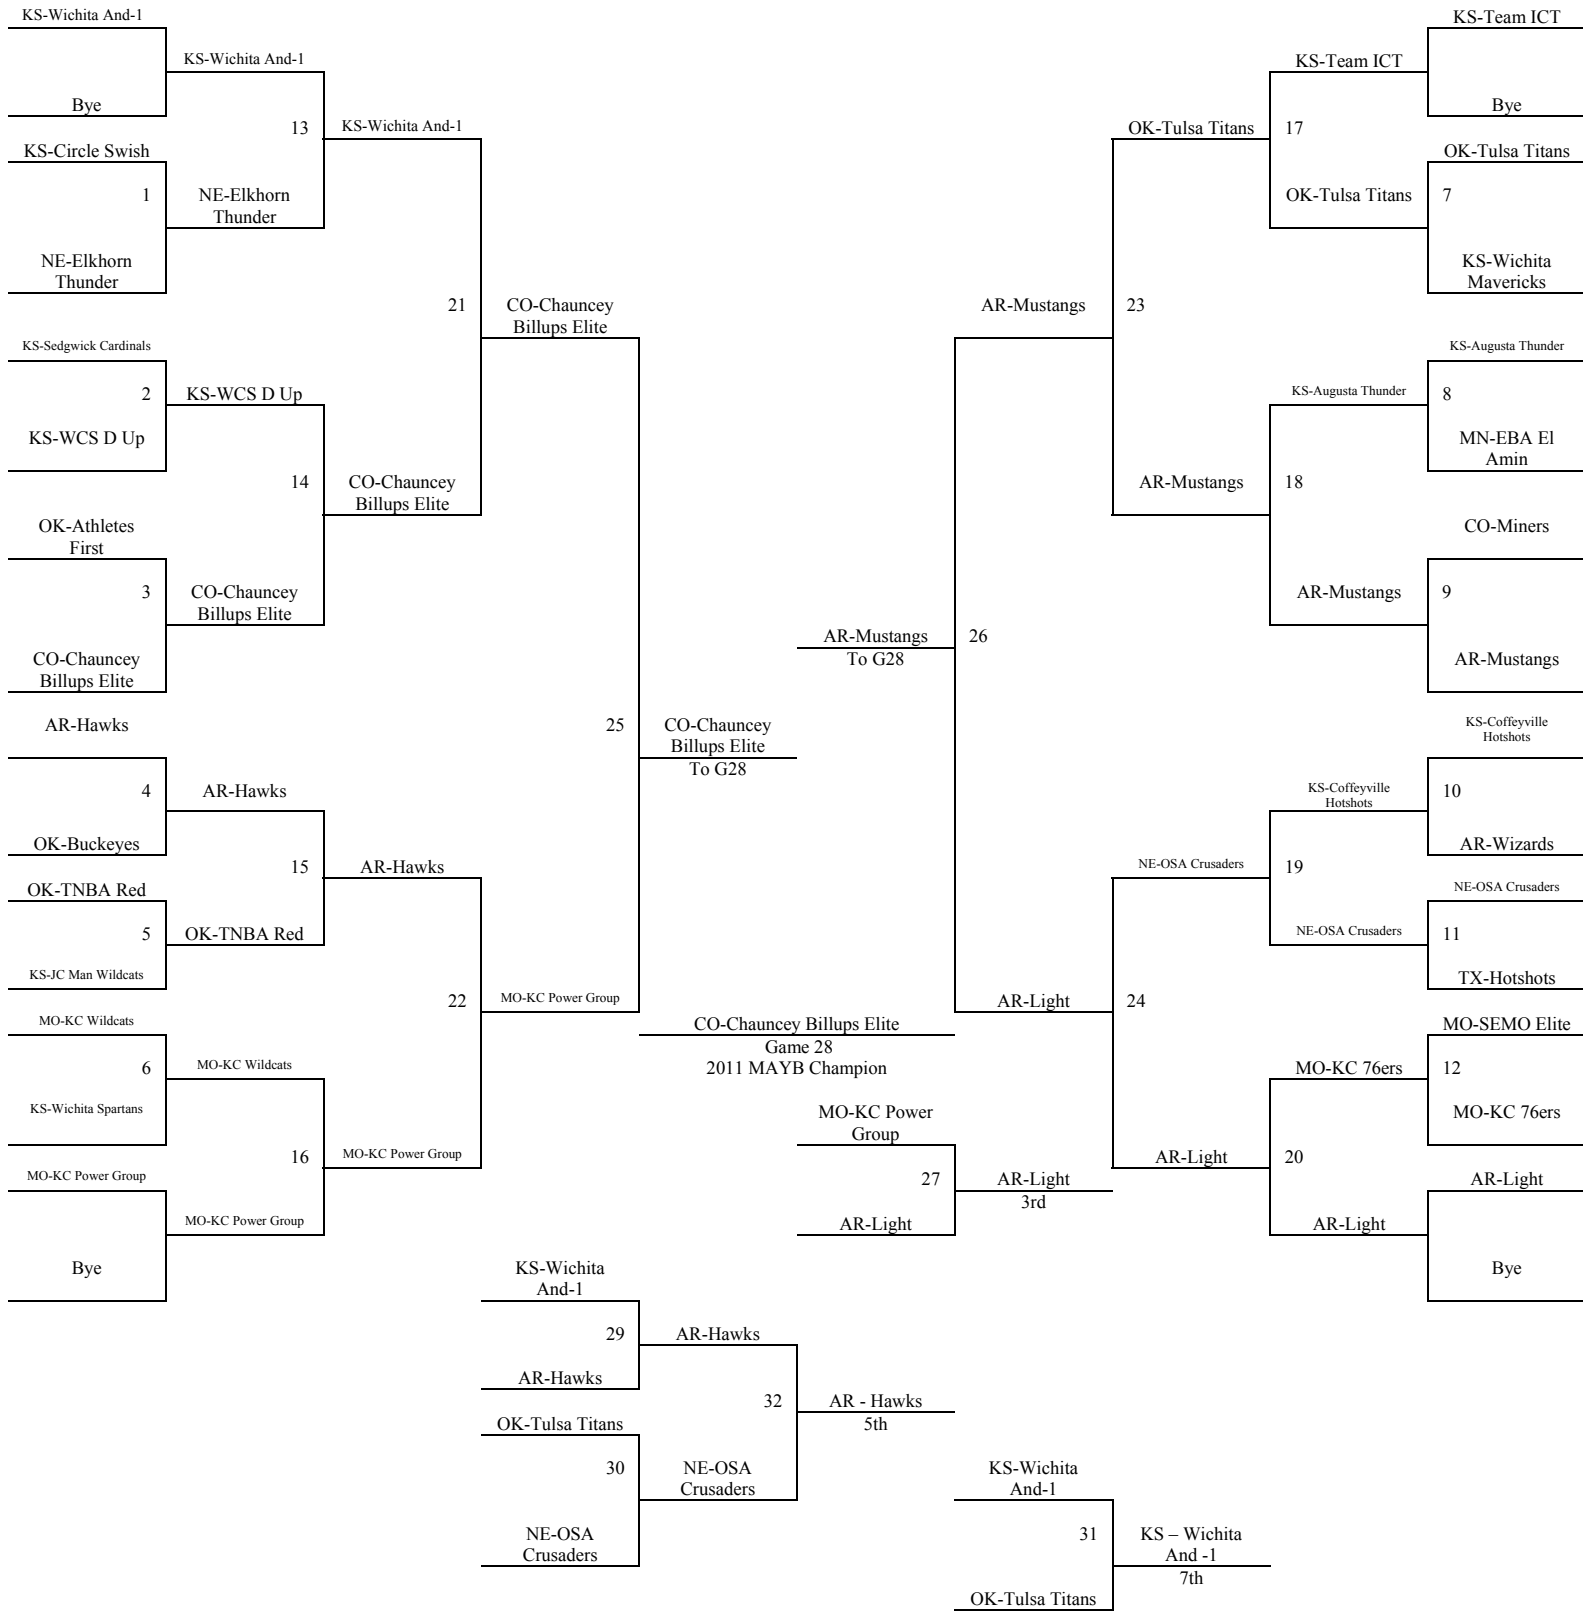

2011 MAYB Boys Nationals 4th Grade Boys