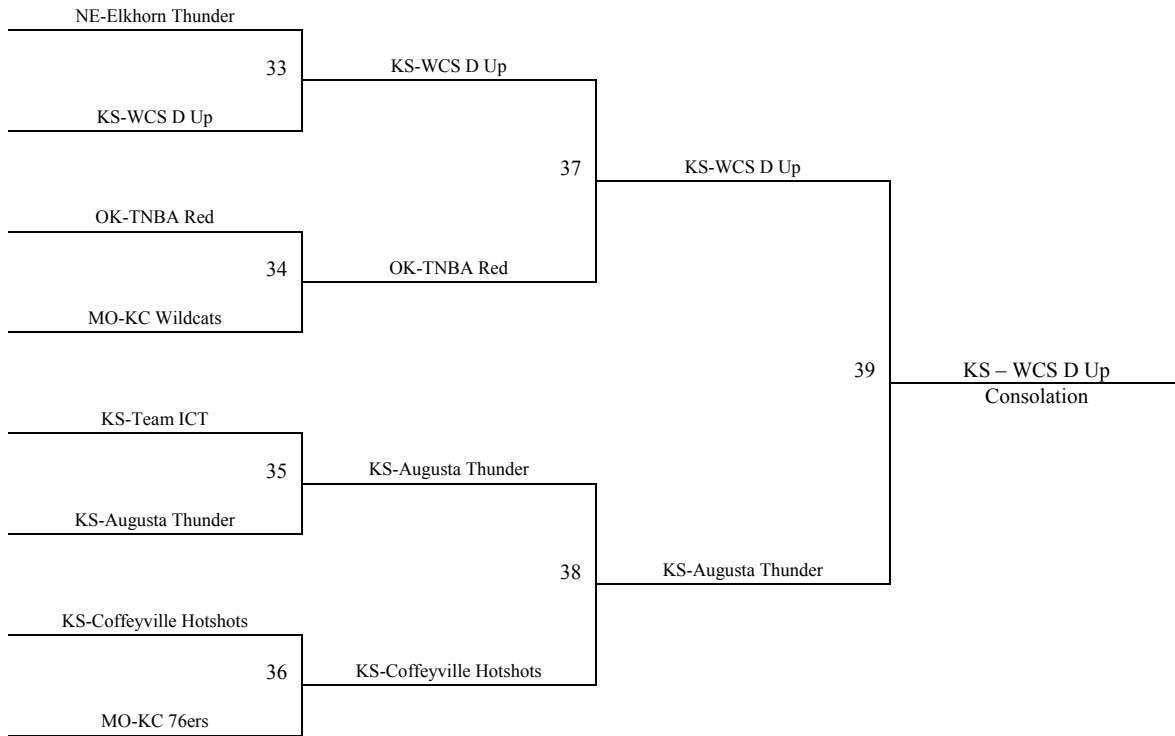

**2011 MAYB Boys Nationals
4th Grade Boys
Consolation Bracket**