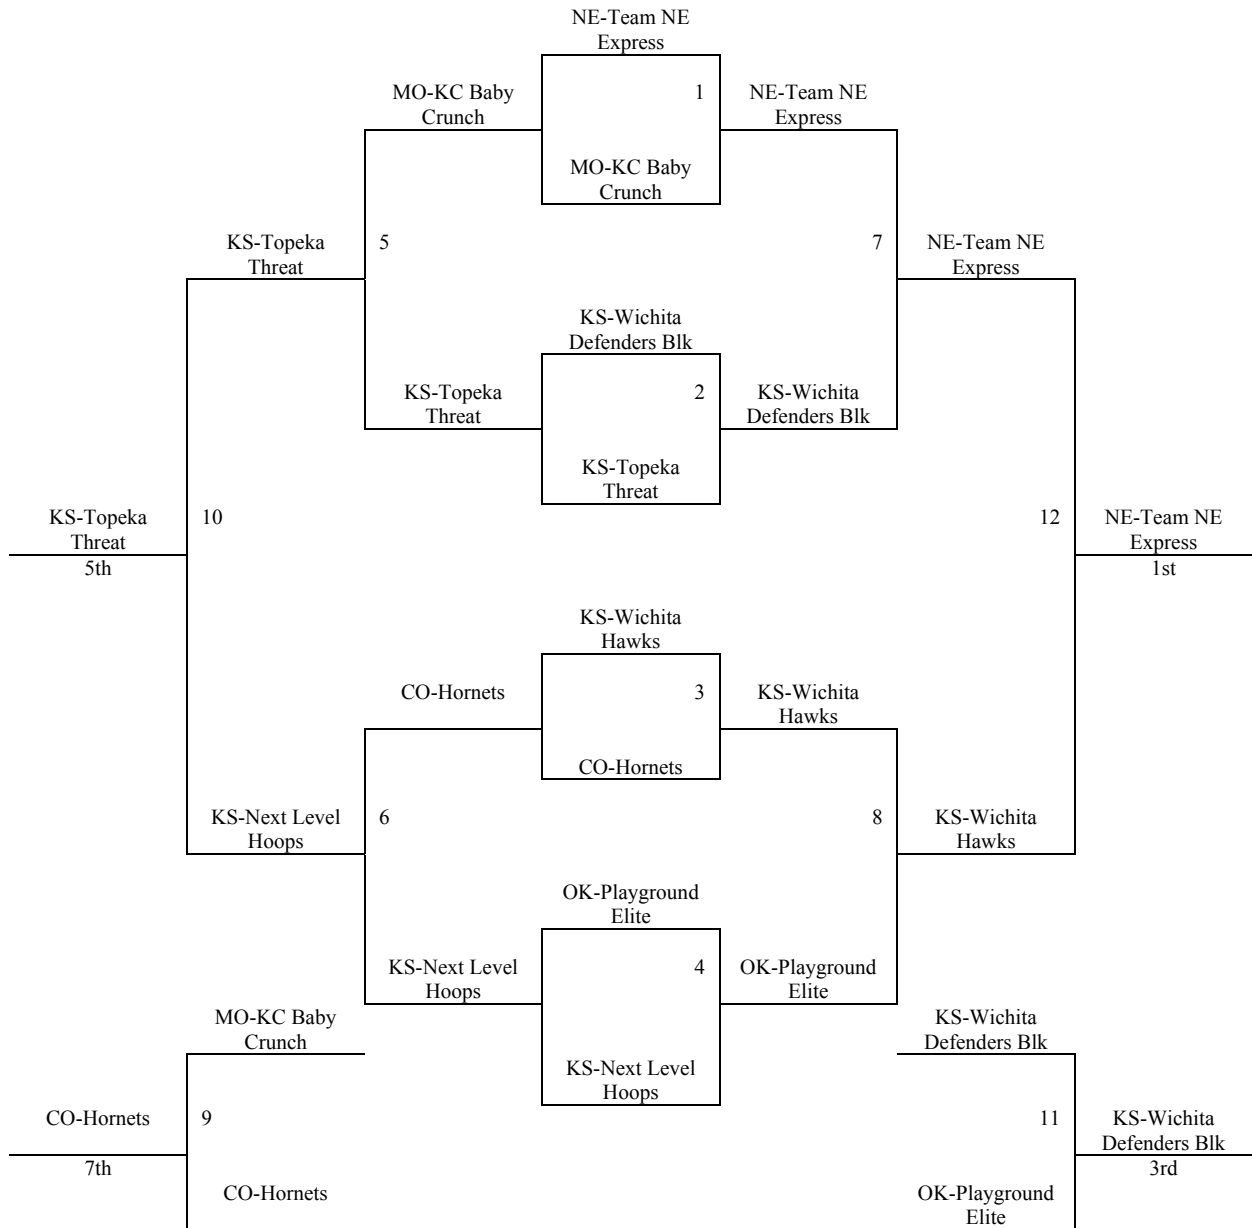

Check in locations available:

Farha Center – 12pm – 10pm on Thurs and 8am – 12pm on Friday

El Dorado Rec Center – 5pm – 10pm on Thursday August 5th

El Dorado Rec Center – 8am – 12pm on Friday August 6th

2011 MAYB Boys Nationals
3rd/4th Grade Boys