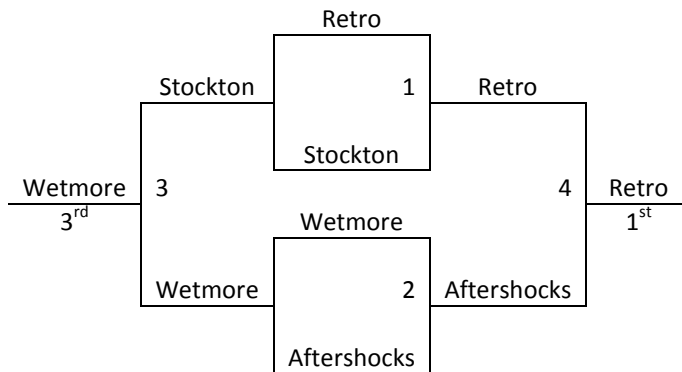

Saturday	BV 1	BV 2
8:00		
9:00	1-2	3-4
10:00		
11:00	1-3	2-4
12:00		
1:00	1-4	2-3
2:00		
3:00		
4:00		
5:00		
6:00		
7:00		
8:00		
9:00		
Sunday	BV 1	BV 2
8:00		
9:00		
10:00	Game 1	Game 2
11:00		
12:00	Game 4	Game 3
1:00		
2:00		
3:00		
4:00		
5:00		
6:00		
11:00		
12:00		
1:00		
2:00		
3:00		
4:00		
5:00		
6:00		

BV 1, 2 – Randolph Blue Valley HS 1, 2

Manhattan, KS – MAYB
 July 29-31, 2011

9th/10th Grade Girls

Pool A	W	L
1. Wetmore Cardinals – KS	II	I
2. Retro Hoops – NE	III	
3. Stockton Tigers		III
4. Aftershocks - KS	I	II

All teams to bracket

Tie Breaker – 2 way tie = Head to Head, 3 way tie = coin flip

Saturday	JC 1	JC 2
8:00		
9:00	1-2	3-4
10:00		
11:00	1-3	2-4
12:00		
1:00	1-4	2-3
2:00		
3:00		
4:00		
5:00		
6:00		
7:00		
8:00		
9:00		
Sunday	JC 1	JC 2
8:00		
9:00		
10:00		
11:00	Game 1	Game 2
12:00		
1:00		
2:00	Game 4	Game 3
3:00		
4:00		
5:00		
6:00		