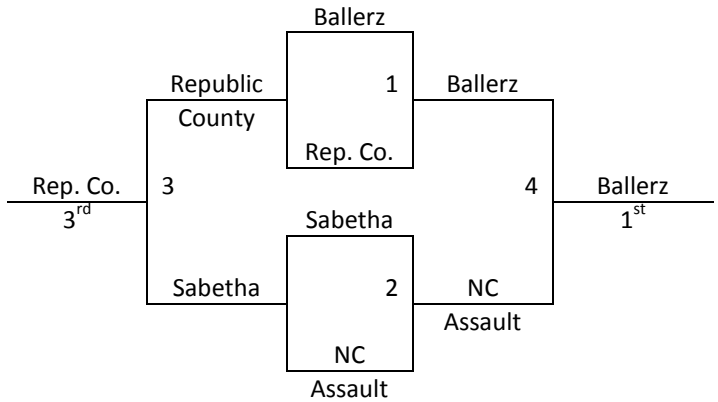

Manhattan, KS – MAYB
July 29-31, 2011

11th/12th Grade Boys

<u>Pool A</u>	<u>W</u>	<u>L</u>	<u>Pool B</u>	<u>W</u>	<u>L</u>
1. KS Ballerz	IIII		6. St. Joe Flight - MO	I	II
2. Hanover Wildcats	II	II	7. Sabetha - KS	II	I
3. Tecumseh T-Birds	I	III	8. Wamego Red Raiders - KS	I	II
4. Invasion - KS		IIII	9. Republic Co. Buffs	II	I
5. NC Assault - KS	III	I			

Top 2 Teams in Each Pool to Bracket A, Others to Bracket B
Tie Breaker – 2 way tie = Head to Head, 3 way tie = coin flip

Saturday	Riley 1	Riley 2	JC 1	JC 2
8:00	6-7		1-2	3-4
9:00	8-9			
10:00			1-3	2-5
11:00				
12:00	6-8		1-4	3-5
1:00	7-9			
2:00				
3:00			1-5	2-4
4:00	6-9			
5:00	7-8		2-3	4-5
6:00				
7:00				
8:00				
9:00				
Sunday	Riley 1	Riley 2	JC 1	JC 2
8:00				
9:00	Game 1	Game 2	Game 5	
10:00				
11:00	Game 3	Game 4		
12:00			Game 6	Game 7
1:00				
2:00				
3:00			Game 9	Game 8
4:00				
5:00				
6:00				

A Bracket