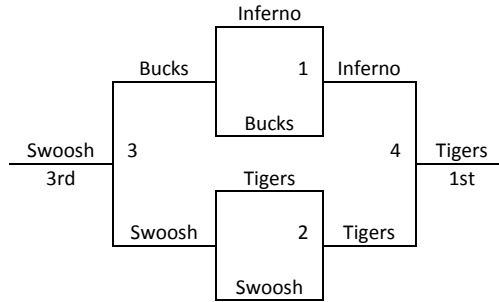

Saturday	BV 1	BV 1	Riley 1	Riley 2
8:00				
9:00				
10:00				
11:00				
12:00				
1:00				
2:00	1-2	4-5		
3:00				
4:00	1-3	4-6		
5:00				
6:00	2-3	5-6		
7:00				
8:00	Game 1	Game 2		
9:00	Game 3			
10:00				
Sunday	BV 1	BV 1	Riley 1	Riley 2
8:00				
9:00				
10:00				
11:00				
12:00			Game 4	Game 5
1:00				
2:00			Game 6	Game 7
3:00				
4:00			Game 8	Game 9
5:00			Game 10	
6:00				

Manhattan, KS – MAYB
 July 29-31, 2011

9th/10th Grade Boys

Pool A	W	L
1. Clay Center Tigers - KS	II	I
2. Swoosh - KS	I	II
3. Jackson Co. Bucks - KS		III
4. Inferno - KS	III	

All teams to bracket

Tie Breaker – 2 way tie = Head to Head, 3 way tie = coin flip

Saturday	Riley 1	Riley 2
8:00		
9:00		
10:00	1-2	
11:00	3-4	
12:00		
1:00		
2:00	1-3	
3:00	2-4	
4:00		
5:00		
6:00	1-4	
7:00	2-3	
8:00		
9:00		
Sunday	Riley 1	Riley 2
8:00	Game 1	Game 2
9:00		
10:00	Game 4	Game 3
11:00		
12:00		
1:00		
2:00		
3:00		
4:00		
5:00		
6:00		
7:00		