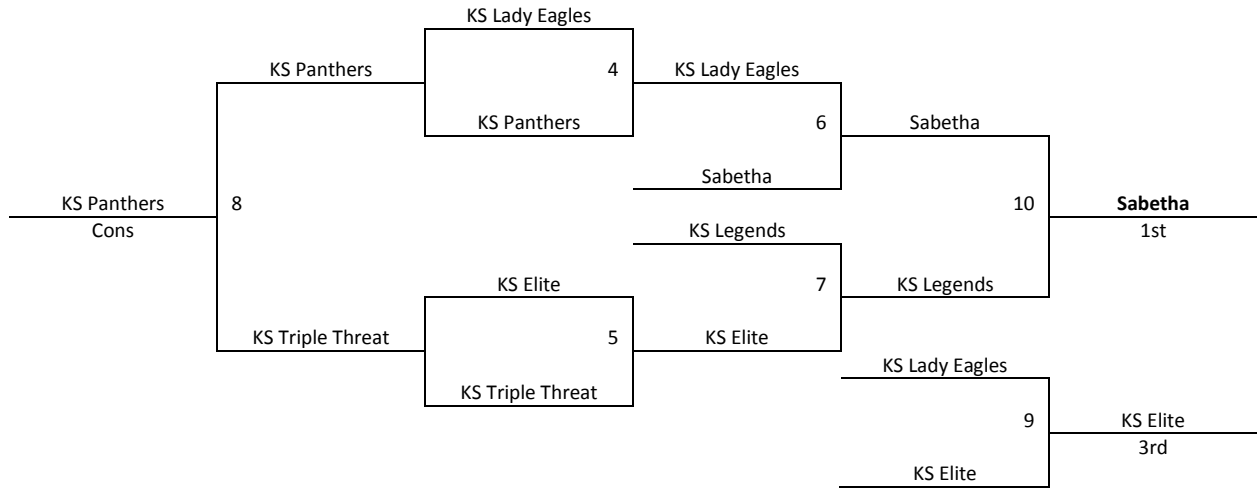

Manhattan, KS – MAYB
July 29-31, 2011

7th Girls

Bracket A

BV 1, 2 – Randolph Blue Valley HS 1, 2
Riley 1, 2 – Riley County High School Court 1, 2