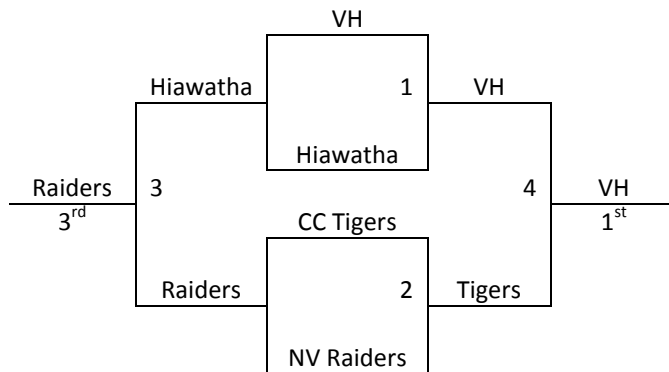

All teams advance to a seeding round on Saturday
Tie Breaker – 2 way tie = Head to Head, 3 way tie = coin flip

Seeding Round

- Game 1:** SEED #1 POOL A VS SEED #1 POOL B Winner gets 1st seed, Loser gets 2nd seed
Game 2: SEED #2 POOL A VS SEED #2 POOL B Winner gets 3rd seed, Loser gets 4th seed
Game 3: SEED #3 POOL A VS SEED #3 POOL B Winner gets 5th seed, Loser gets 6th seed

Manhattan, KS – MAYB
July 29-31, 2011

8th Grade Girls

Pool A	W	L
1. NV Raiders – KS	I	II
2. VH Mustangs	III	
3. CC Tigers	II	I
4. Hiawatha Red Hawks		III

All teams to bracket

Tie Breaker – 2 way tie = Head to Head, 3 way tie = coin flip

Saturday	BV 1	BV 2
8:00		
9:00	1-2	3-4
10:00		
11:00	1-3	2-4
12:00		
1:00	1-4	2-3
2:00		
3:00		
4:00		
5:00		
6:00		
7:00		
8:00		
9:00		
Sunday	BV 1	BV 2
8:00		
9:00		
10:00	Game 1	Game 2
11:00		
12:00	Game 4	Game 3
1:00		
2:00		
3:00		
4:00		
5:00		
6:00		
11:00		
12:00		
1:00		
2:00		
3:00		
4:00		
5:00		
6:00		