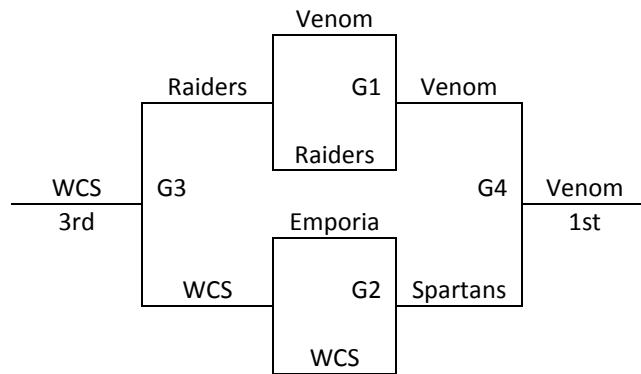

Manhattan, KS – MAYB
 July 29-31, 2011

4th/5th Grade Boys

Pool A	W	L
1. WCS D-Up - 4th	I	II
2. Wichita Venom – KS	III	
3. Emporia Spartans	II	I
4. WBA Jr. Raiders - KS		III

All teams to bracket

Tie Breaker – 2 way tie = Head to Head, 3 way tie = coin flip

Saturday	BV 1	BV2
8:00	1-2	3-4
9:00		
10:00	1-3	2-4
11:00		
12:00	1-4	2-3
1:00		
2:00		
3:00		
4:00		
5:00		
6:00		
7:00		
8:00		
9:00		
Sunday	BV 1	BV2
9:00	G1	G2
10:00		
11:00	G4	G3
12:00		
1:00		
2:00		
3:00		
4:00		
5:00		
6:00		

All teams advance to a seeding round on Saturday
Tie Breaker – 2 way tie = Head to Head, 3 way tie = coin flip

Seeding Round

- Game 1:** SEED #1 POOL A VS SEED #1 POOL B Winner gets 1st seed, Loser gets 2nd seed
Game 2: SEED #2 POOL A VS SEED #2 POOL B Winner gets 3rd seed, Loser gets 4th seed
Game 3: SEED #3 POOL A VS SEED #3 POOL B Winner gets 5th seed, Loser gets 6th seed