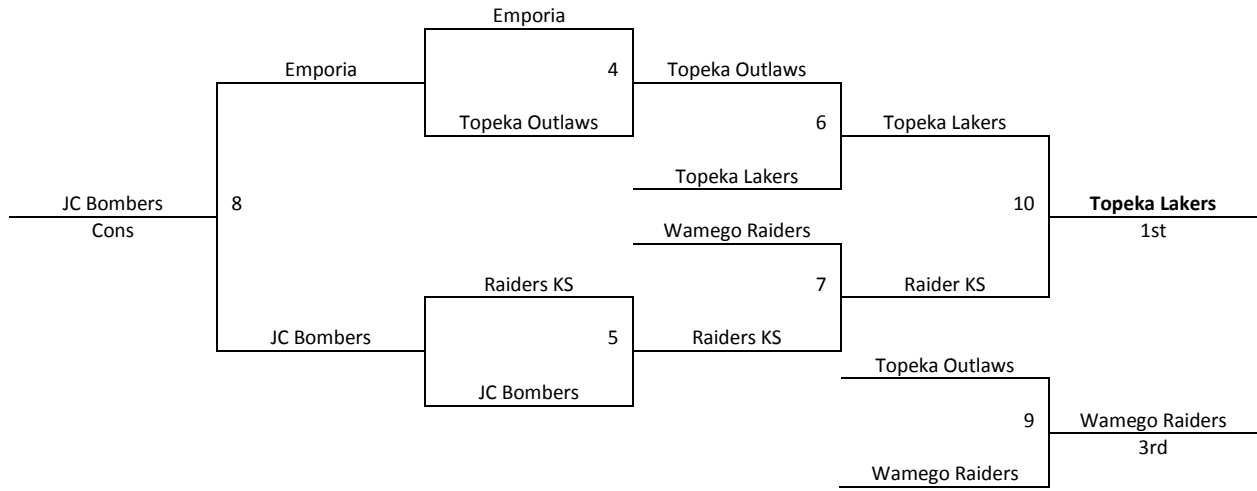

Manhattan, KS – MAYB
July 29-31, 2011

6th/7th Grade Boys

Bracket A

BV 1, 2 – Randolph Blue Valley HS 1, 2
Riley 1, 2 – Riley County High School Court 1, 2