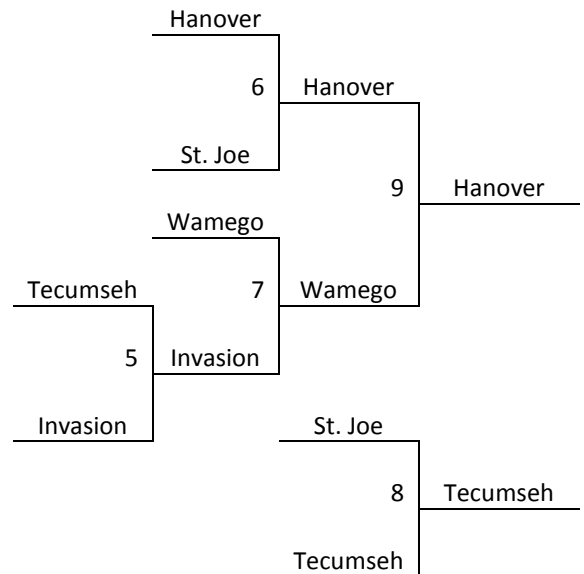

B Bracket

Riley 1, 2 – Riley County High School Court 1, 2
JC 1 and JC 2 – 12th Street Community Center in Junction City