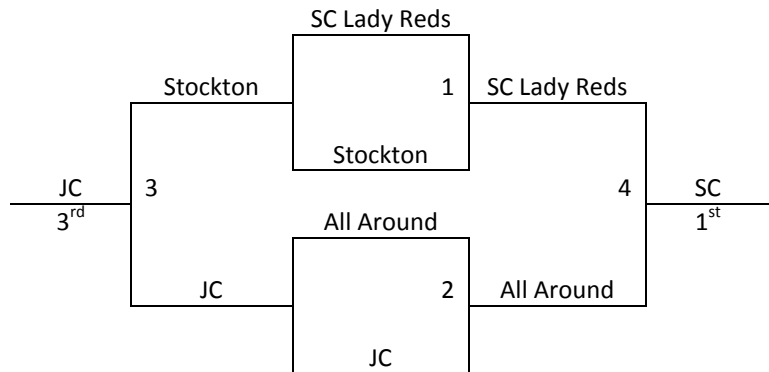

All teams to bracket

Tie Breaker – 2 way tie = Head to Head, 3 way tie = coin flip

Saturday	JC 1	JC 2
8:00		
9:00	1-2	3-4
10:00		
11:00	1-3	2-4
12:00		
1:00	1-4	2-3
2:00		
3:00		
4:00		
5:00		
6:00		
7:00		
8:00		
9:00		
Sunday	JC 1	JC 2
8:00		
9:00		
10:00		
11:00	Game 1	Game 2
12:00		
1:00		
2:00	Game 4	Game 3
3:00		
4:00		
5:00		
6:00		

JC 1 and 2 – 12th Street Community Center Junction City, KS

Manhattan, KS – MAYB
 July 29-31, 2011

11th/12th Grade Girls

<u>Pool A</u>	<u>W</u>	<u>L</u>
1. All Around Hoops – KS	II	I
2. Junction City Lady Jays	I	II
3. SC Lady Reds	III	
4. Stockton Tigers		III

All teams to bracket

Tie Breaker – 2 way tie = Head to Head, 3 way tie = coin flip

Saturday	JC 1	JC 2
8:00		
9:00		
10:00		
11:00		
12:00		
1:00		
2:00	1-2	3-4
3:00		
4:00	1-3	2-4
5:00		
6:00	1-4	2-3
7:00		
8:00		
9:00		
10:00		
Sunday	JC 1	JC 2
8:00		
9:00		
10:00	Game 1	Game 2
11:00		
12:00		
1:00	Game 4	Game 3
2:00		
3:00		
4:00		
5:00		
6:00		