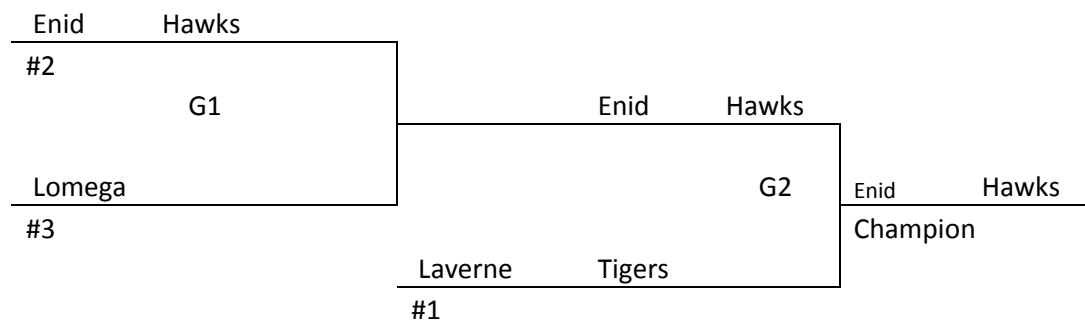

6 BOYS

Records in pool play will determine seeding in tournament. In case of tie in pool play, formula used by MAYB will be used to break tie.
Games played at Oakwood Activity Center, 401 North Oakwood, Enid, OK 73703.

1) Lomega
2) Enid Hawks
3) Laverne Tigers

<u>Saturday</u>	
8 a.m.	1-2
9	
10	1-3
11	
12 p.m.	2-3
1	
2	G1
3:30	
4:30	G2
5:30	
6:30	
7:30	
8:30	

BRACKET