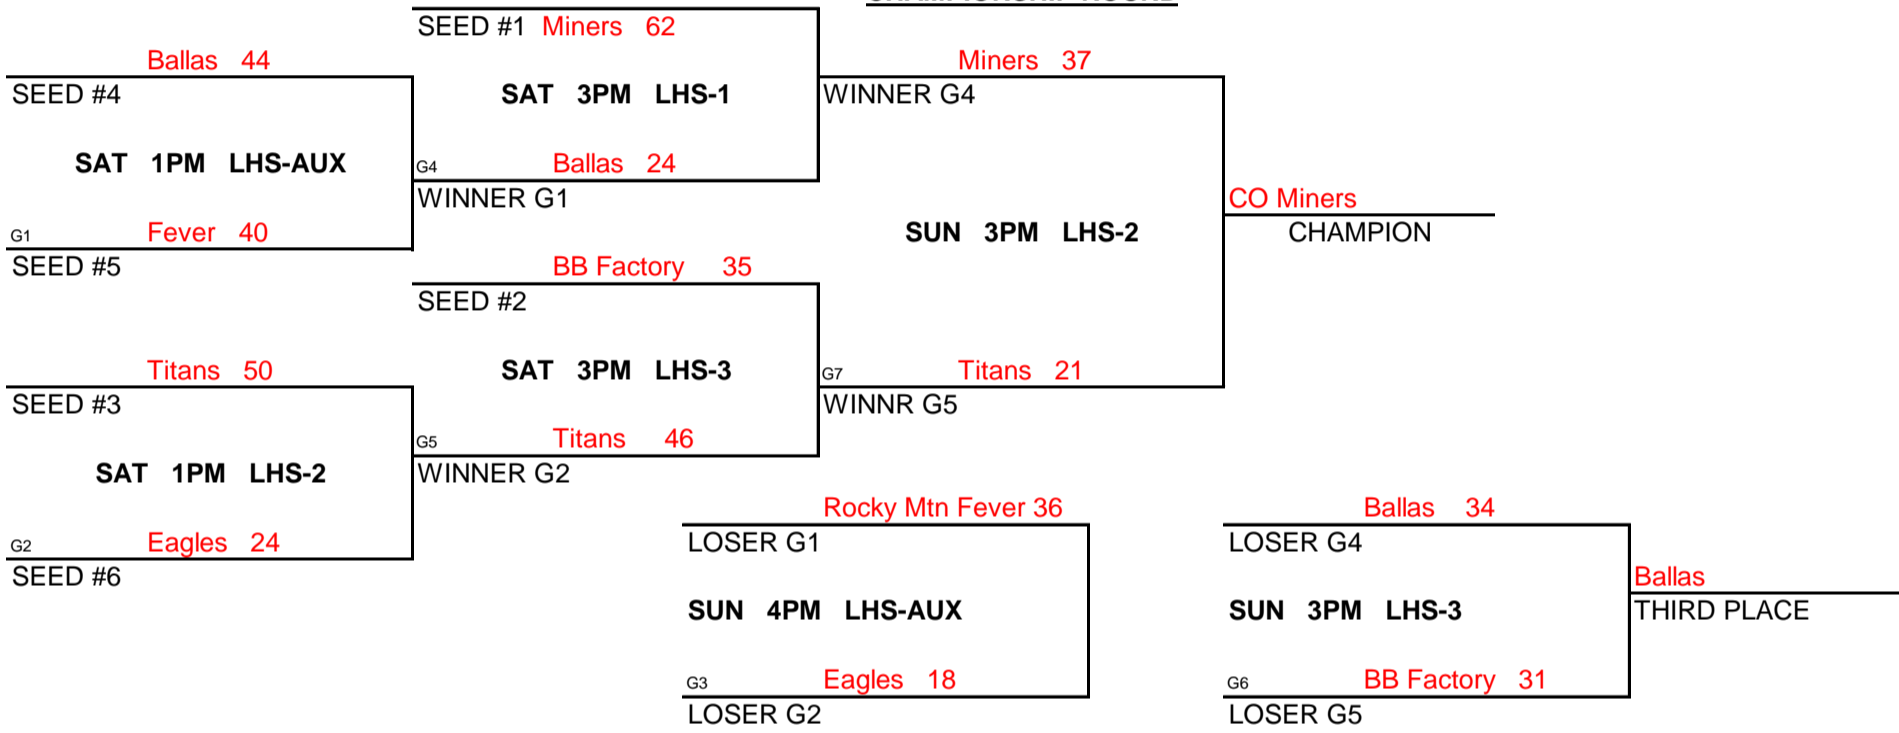

PREMIERE MAYB TOURNAMENT

8TH GRADE BOYS WHITE DIVISION

POOL A

(1)	TITANS U13 BLACK
(2)	BB FACTORY
(3)	ROCKY MTN FEVER

WINS	LOSSES
1	1
11	
	11

POOL B

(1)	CO MINERS
(2)	CO BALLAS
(3)	LIBERTY JR EAGLES

WINS	LOSSES
11	
1	1
	11

POOL PLAY ROUND 1

	DAY	TIME	LOCATION
A-1 VS A-2	FRI	6PM	27-37
A-1 VS A-3	FRI	8PM	36-24
A-2 VS A-3	SAT	9AM	41-33

	DAY	TIME	LOCATION
B-1 VS B-2	FRI	6PM	49-22
B-1 VS B-3	FRI	8PM	61-26
B-2 VS B-3	SAT	9AM	41-23

SEEDING ROUND

BB Factory	VS	Miners	SAT 11AM	31-43
Titans	VS	Ballas	SAT 11AM	35-27
Fever	VS	Eagles	SAT 11AM	42-34

Winner gets 1st seed, Loser gets 2nd seed
Winner gets 3rd seed, Loser gets 4th seed
Winner gets 5th seed, Loser gets 6th seed

CHAMPIONSHIP ROUND