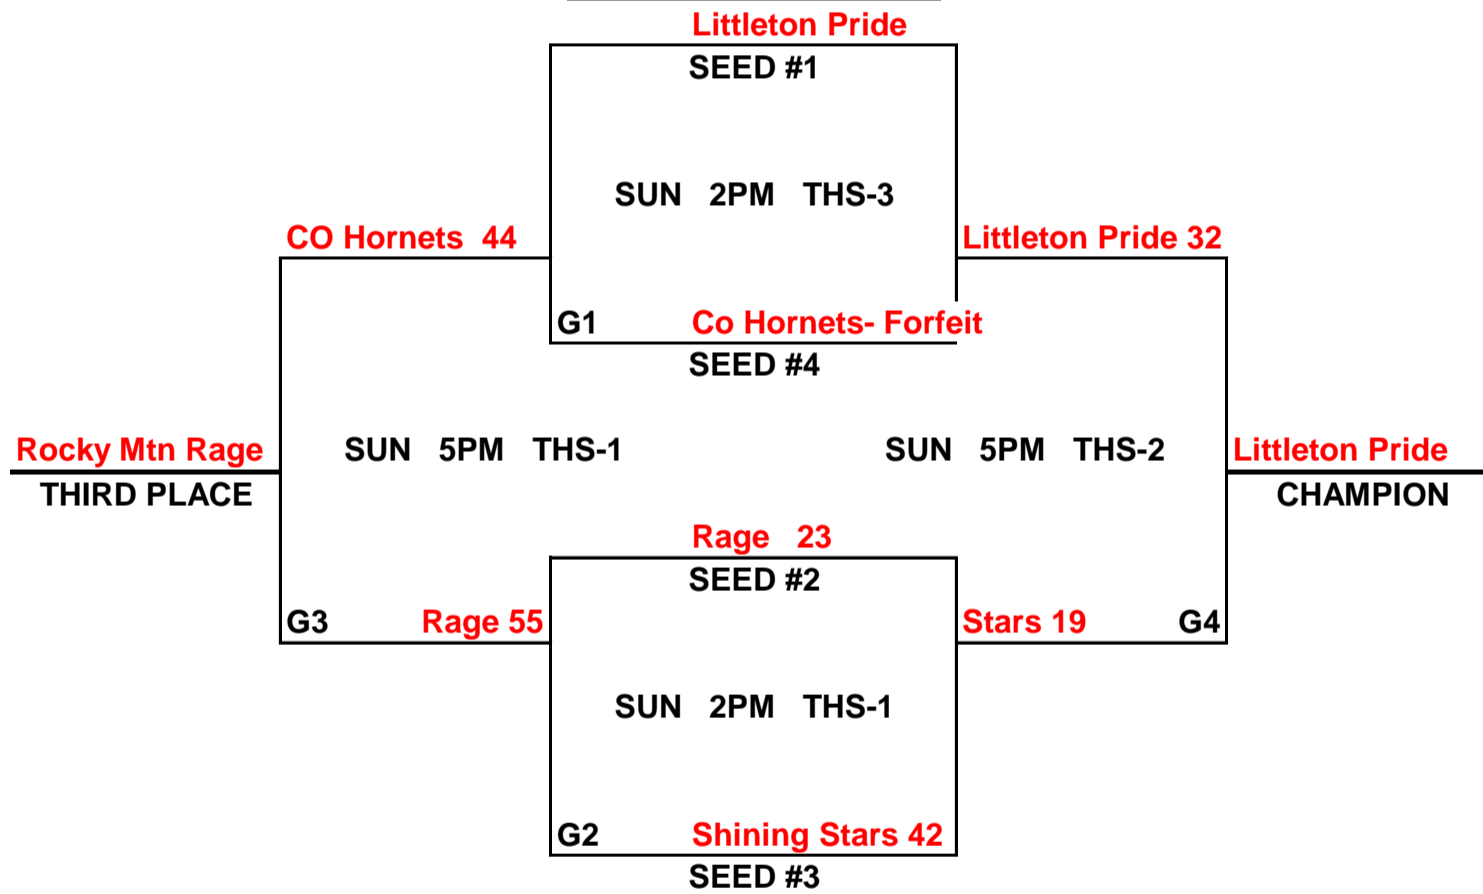

POOL PLAY ROUND											
A-1	VS	A-2	FRI	7PM	42-15	B-1	VS	B-2	FRI	7PM	18-29
A-3	VS	A-4	FRI	7PM	43-41	B-3	VS	B-4	SAT	9AM	25-27
A-2	VS	A-3	SAT	9AM	40-42	B-2	VS	B-3	SAT	10AM	45-15
A-1	VS	A-4	SAT	10AM	39-30	B-1	VS	B-4	SAT	10AM	41-21
A-1	VS	A-3	SAT	12PM	37-32	B-1	VS	B-3	SAT	12PM	58-27
A-2	VS	A-4	SAT	12PM	29-45	B-2	VS	B-4	SAT	12PM	50-17

CHAMPIONSHIP ROUND

PREMIERE MAYB TOURNAMENT

9TH/10TH GRADE GIRLS DIVISION

(1)	LITTLETON PRIDE
(2)	SHINING STARS BLUE
(3)	ROCKY MTN RAGE
(4)	CO HORNETS

<u>WINS</u>	<u>LOSSES</u>
111	
1	11
11	1
	111

SCHEDULE

1	VS	2	SAT	2PM	THS-3	27-19
3	VS	4	SAT	3PM	THS-1	32-10
1	VS	3	SAT	5PM	THS-2	32-26
2	VS	4	SAT	5PM	THS-3	39-6
2	VS	3	SAT	7PM	THS-1	25-27
1	VS	4	SAT	8PM	THS-2	36-17

CHAMPIONSHIP ROUND

PREMIERE MAYB TOURNAMENT