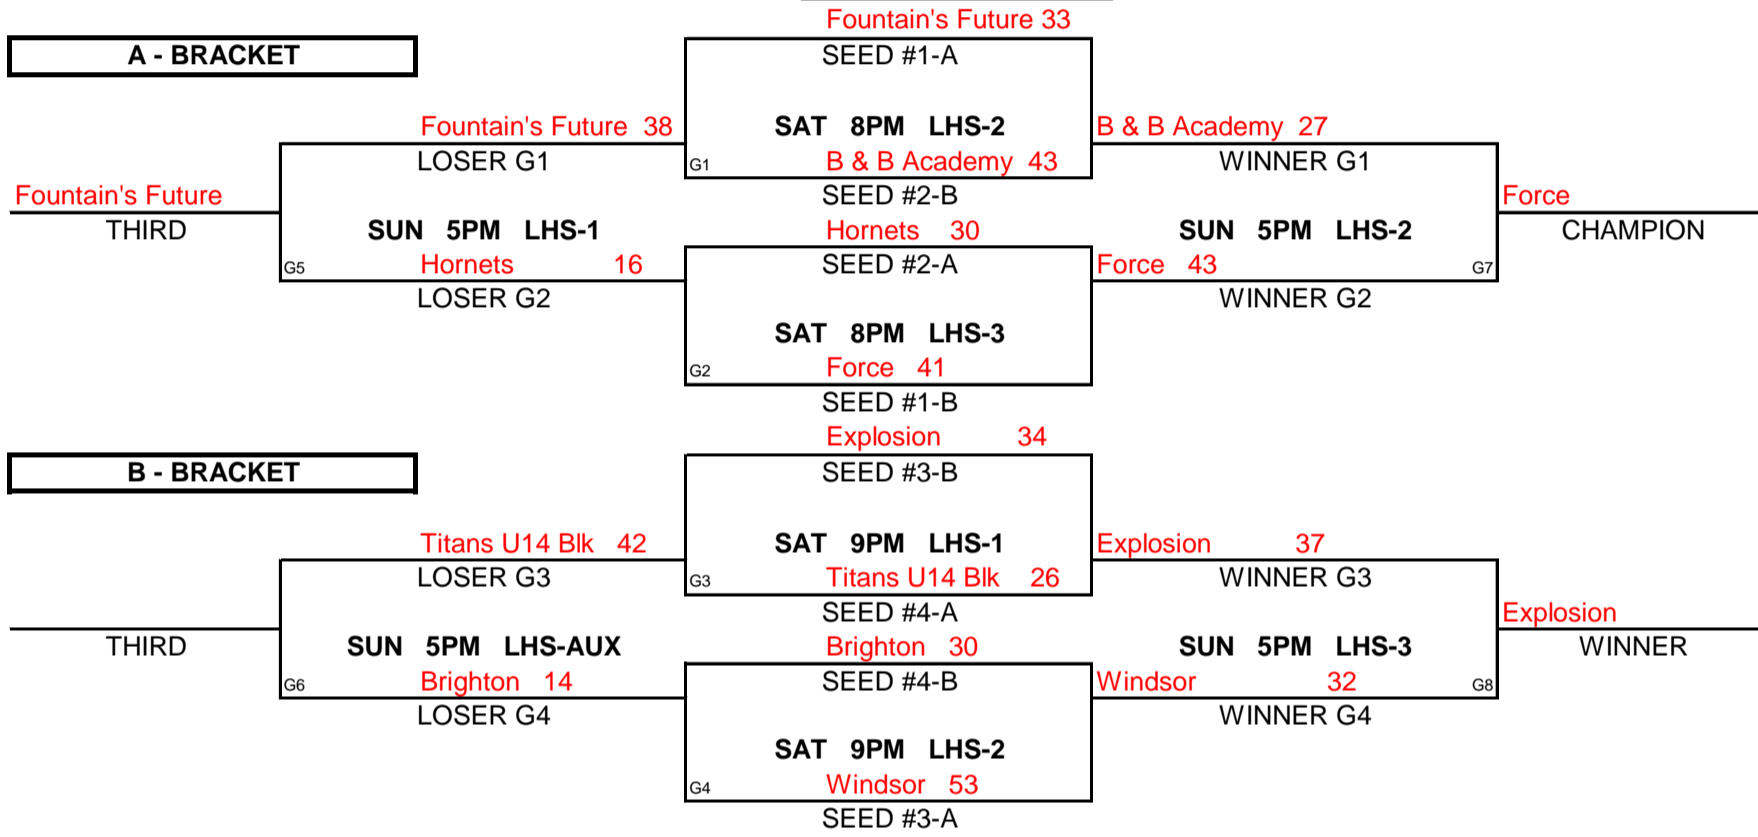

PREMIERE MAYB TOURNAMENT

8TH GRADE BOYS RED DIVISION

POOL A		WINS	LOSSES
(1)	TITANS U14 BLACK		111
(2)	WINDSOR	1	11
(3)	FOUNTAIN'S FUTURE	111	
(4)	CO HORNETS	11	1

POOL B		WINS	LOSSES
(1)	EXPLOSION	1	11
(2)	BRIGHTON		111
(3)	THE FORCE	111	
(4)	B & B BBALL ACADEMY	11	1

POOL PLAY ROUND

A-1	VS	A-2	FRI	5PM	29-37		B-1	VS	B-2	FRI	5PM	49-10
A-3	VS	A-4	FRI	9PM	34-32		B-3	VS	B-4	FRI	9PM	42-35
A-2	VS	A-3	SAT	4PM	41-49		B-2	VS	B-3	SAT	4PM	12 53
A-1	VS	A-4	SAT	5PM	13-54		B-1	VS	B-4	SAT	5PM	38-42
A-1	VS	A-3	SAT	6PM	14-40		B-1	VS	B-3	SAT	6PM	26-40
A-2	VS	A-4	SAT	7PM	45-29		B-2	VS	B-4	SAT	7PM	12 56

CHAMPIONSHIP ROUND