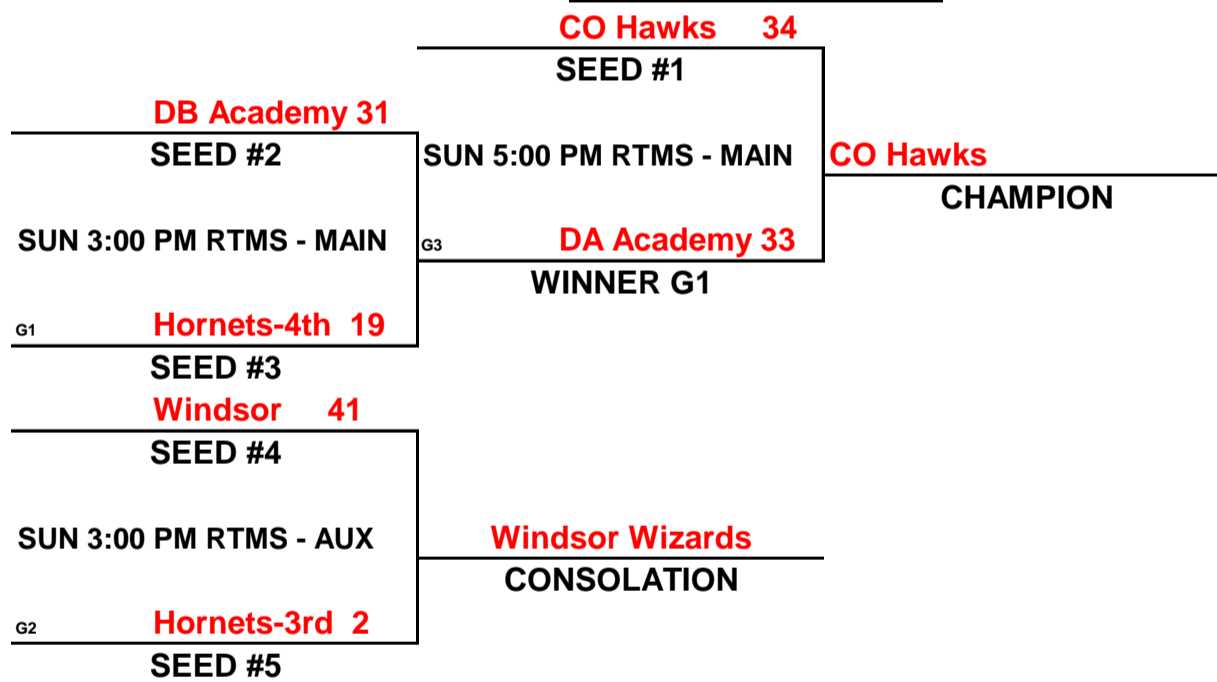

PREMIERE MAYB TOURNAMENT

3RD/4TH GRADE BOYS DIVISION

(1)	CO HORNETS - 4TH
(2)	WINDSOR WIZARDS
(3)	CO HAWKS
(4)	DENVER BBALL ACADEMY
(5)	CO HORNETS - 3RD

WINS	LOSSES
11	11
1	111
1111	
111	1
	1111

SCHEDULE

1	VS	2	FRI	6:30 PM	RTMS - MAIN	35-14
3	VS	4	FRI	6:30 PM	RTMS - AUX	30-27
1	VS	5	FRI	8:30 PM	RTMS - AUX	58-6
2	VS	3	SAT	12:00 PM	RTMS - MAIN	11 34
4	VS	5	SAT	12:00 PM	RTMS - AUX	85-2
1	VS	3	SAT	2:00 PM	RTMS - AUX	13-25
2	VS	4	SAT	3:00 PM	RTMS - MAIN	10 38
3	VS	5	SAT	5:00 PM	RTMS - MAIN	50-5
1	VS	4	SAT	6:00 PM	RTMS - AUX	12 40
2	VS	5	SUN	1:00 PM	RTMS - MAIN	33-11

CHAMPIONSHIP ROUND

PREMIERE MAYB TOURNAMENT

5TH GRADE BOYS DIVISION

POOL A		WINS	LOSSES
(1)	BB FACTORY	1	11
(2)	BALLERS BB CLUB	111	
(3)	B & B BBALL ACADEMY	1	11
(4)	CO LEGENDS	1	11

POOL B		WINS	LOSSES
(1)	CO HORNETS	11	1
(2)	CO THUNDER		111
(3)	NORTH METRO BLAZERS	1	11
(4)	TEAM TRINITY PUEBLO	111	