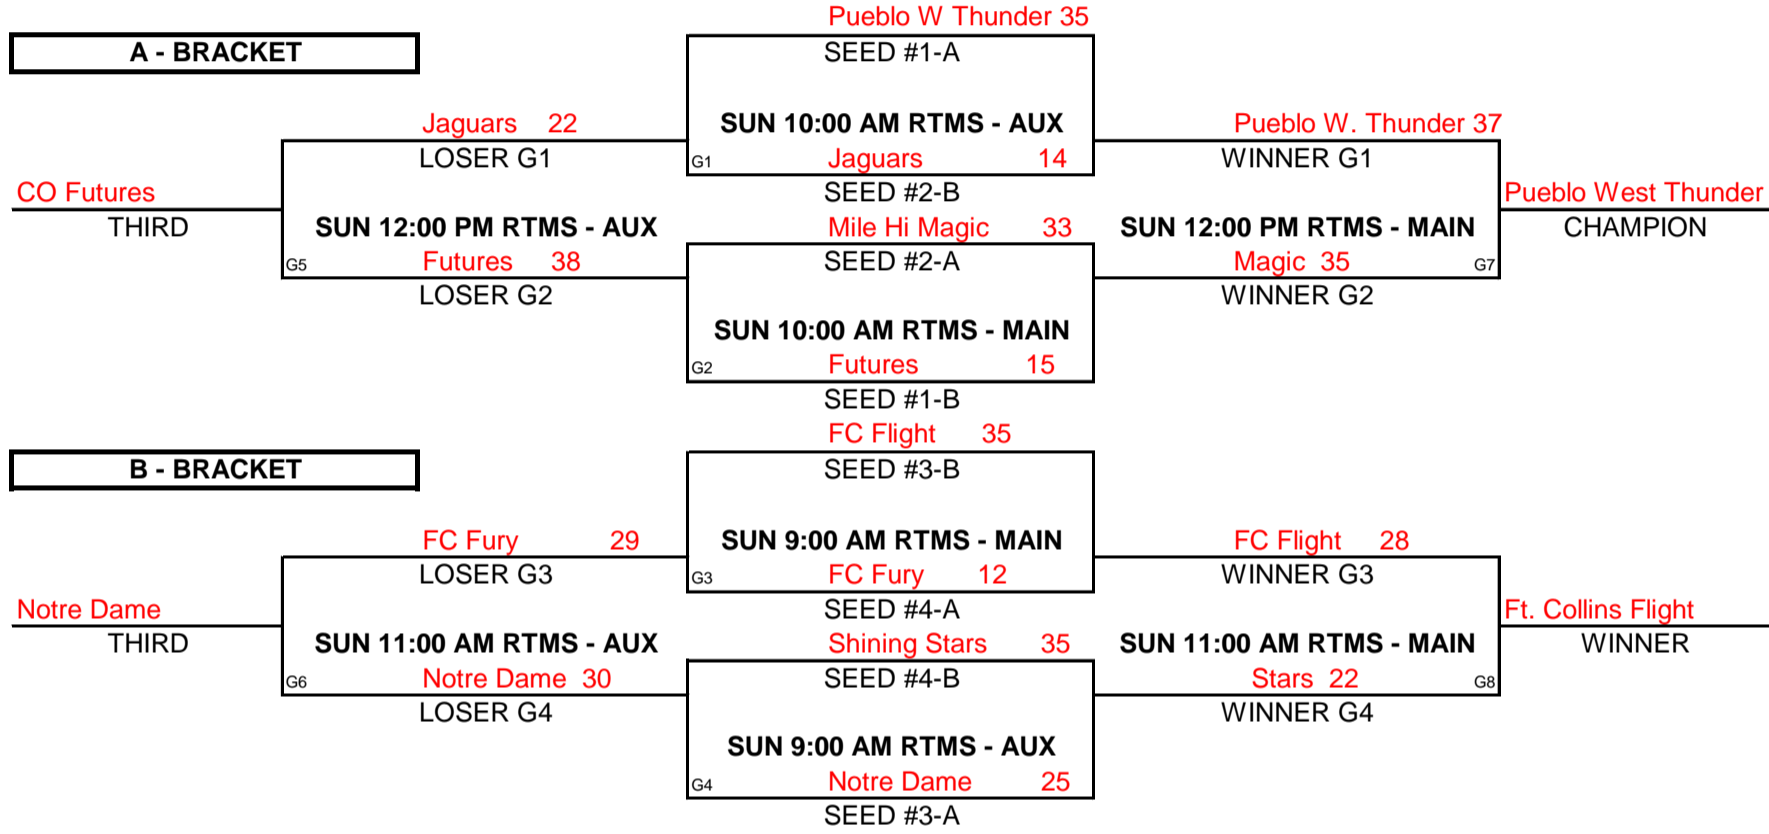

PREMIERE MAYB TOURNAMENT

7TH GRADE GIRLS DIVISION

POOL A		WINS	LOSSES
(1)	MILE HI MAGIC	11	1
(2)	NOTRE DAME	1	11
(3)	FT COLLINS FURY		111
(4)	PUEBLO WEST THUNDER	111	

POOL B		WINS	LOSSES
(1)	SHINING STARS WHITE	1	11
(2)	CO JAGUARS - ROYAL	1	11
(3)	FT COLLINS FLIGHT	1	11
(4)	CO FUTURES	111	

POOL PLAY ROUND											
A-1	VS	A-2	FRI	7:30 PM	44-19	B-1	VS	B-2	FRI	8:30 PM	25-36
A-3	VS	A-4	SAT	9:00 AM	8-47	B-3	VS	B-4	SAT	9:00 AM	27-40
A-2	VS	A-3	SAT	10:00 AM	41-17	B-2	VS	B-3	SAT	10:00 AM	26-34
A-1	VS	A-4	SAT	11:00 AM	34-38	B-1	VS	B-4	SAT	11:00 AM	30-35
A-1	VS	A-3	SAT	1:00 PM	45-5	B-1	VS	B-3	SAT	1:00 PM	26-23
A-2	VS	A-4	SAT	4:00 PM	15-54	B-2	VS	B-4	SAT	3:00 PM	25-30

CHAMPIONSHIP ROUND