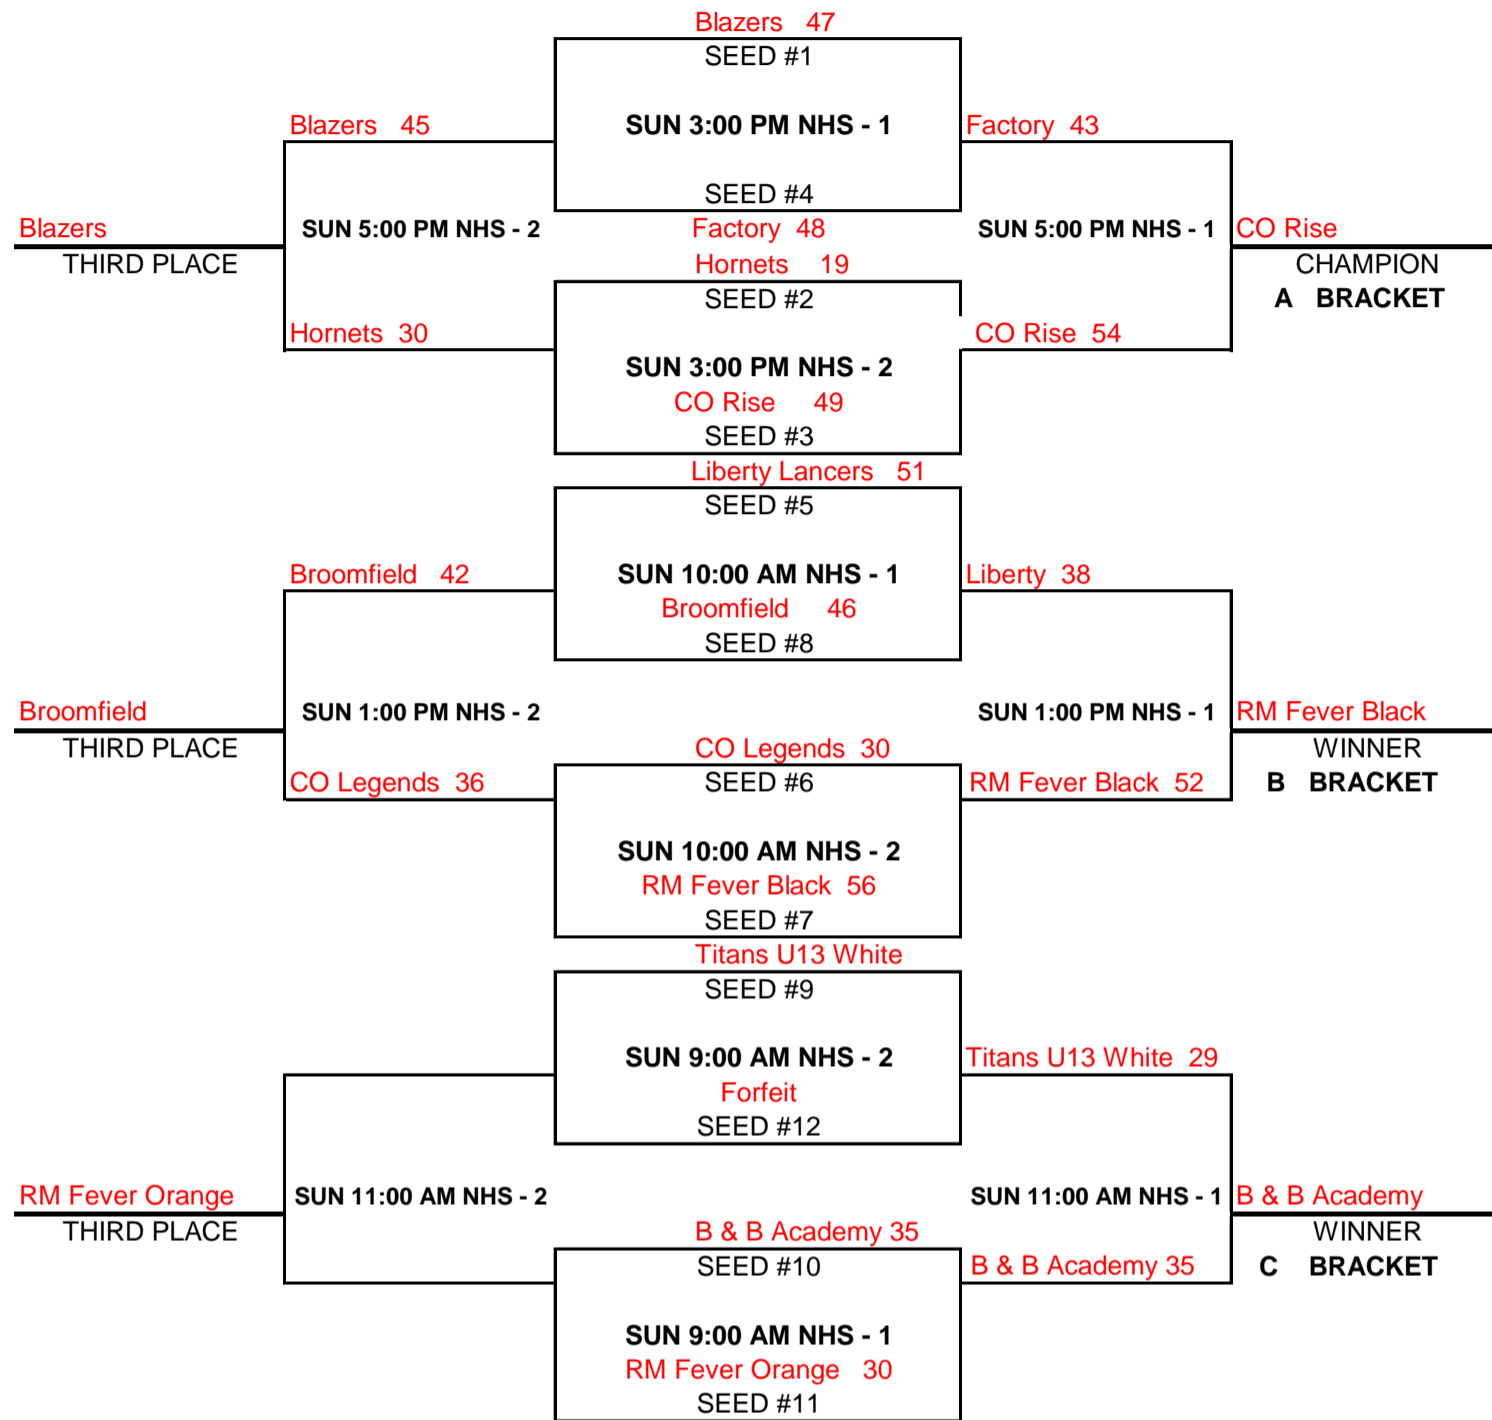

PREMIERE MAYB TOURNAMENT

7TH GRADE BOYS DIVISION

POOL   W   L

(1)	RM FEV	1	11	(1)
(2)	ELITE BE	For.	111	(2)
(3)	BB FACT	11	1	(3)
(4)	CO RISE	111		(4)

POOL   W   L

B&B BB	ACADEM	111	(1)
CO LEG		11	1 (2)
CO HOR		111	(3)
TITANS		1	11 (4)

POOL   W   L

BLAZER	111	
BROOMFI	1	11
LIBERTY	11	1
RM FEVER ORANG		111

POOL PLAY SCHEDULE

A(1)	VS	A(2)	SAT 9AM	NHS - 1	SCORE	Forfeit	
A(3)	VS	A(4)	SAT 9AM	NHS - 2	SCORE	50	53
B(3)	VS	B(4)	SAT 10AM	NHS - 1	SCORE	48	27
B(1)	VS	B(2)	SAT 10AM	NHS - 2	SCORE	26	27
C(1)	VS	C(2)	SAT 11AM	NHS - 1	SCORE	58	42
A(2)	VS	A(3)	SAT 11AM	NHS - 2	SCORE	Forfeit	
A(1)	VS	A(3)	SAT 12PM	NHS - 1	SCORE	52	56
C(1)	VS	C(3)	SAT 12PM	NHS - 2	SCORE	45	28
A(2)	VS	A(4)	SAT 1PM	NHS - 2	SCORE	Forfeit	
B(1)	VS	B(3)	SAT 1PM	NHS - 1	SCORE	34	52
B(2)	VS	B(4)	SAT 2PM	NHS - 2	SCORE	35	28
C(3)	VS	C(4)	SAT 2PM	NHS - 1	SCORE	45	35
A(1)	VS	A(4)	SAT 3PM	NHS - 1	SCORE	30	71
C(2)	VS	C(3)	SAT 3PM	NHS - 2	SCORE	27	49
C(1)	VS	C(4)	SAT 4PM	NHS - 1	SCORE	80	18
B(1)	VS	B(4)	SAT 4PM	NHS - 2	SCORE	25	31
B(2)	VS	B(3)	SAT 6PM	NHS - 1	SCORE	37	41
C(2)	VS	C(4)	SAT 6PM	NHS - 2	SCORE	72	28

TEAMS WILL BE SEEDED ACCORDING TO RECORD, THEN POINT SPREAD AND THEN DEFENSIVE POINTS ALLOWED
*TEAMS WILL BE SEEDED 1-12 ACROSS ALL POOLS AFTER THE CONCLUSION OF THE LAST POOL GAME

PREMIERE MAYB TOURNAMENT

7TH GRADE BOYS DIVISION BRACKETS