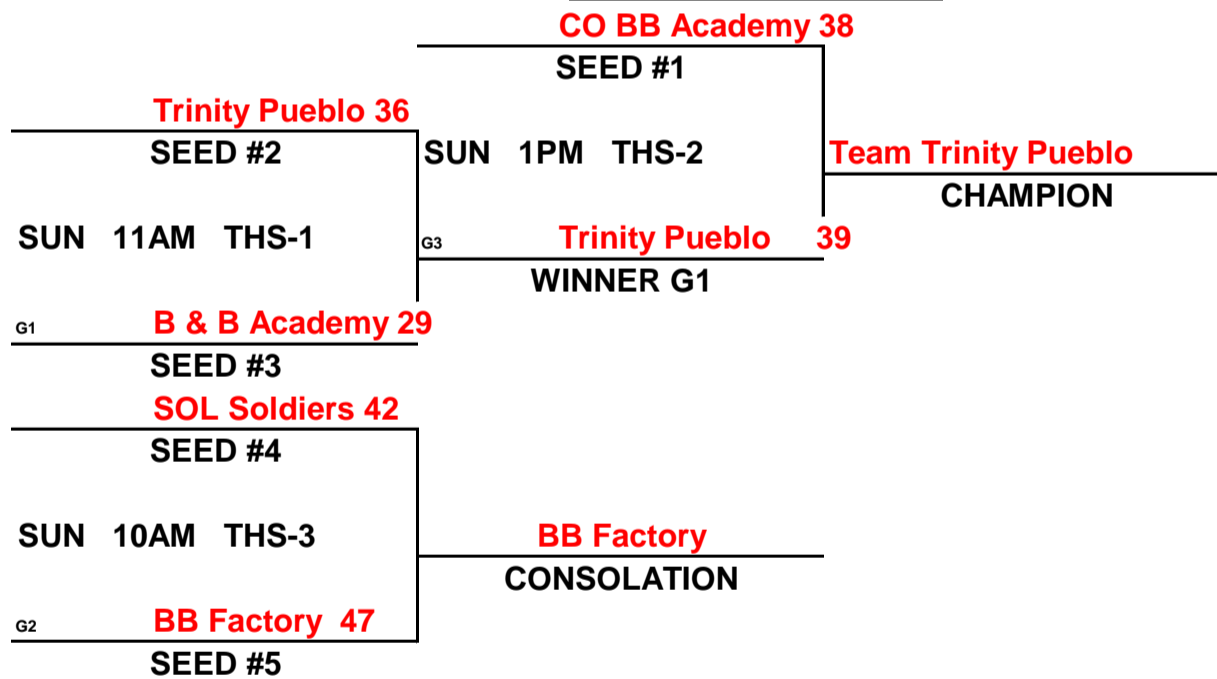

PREMIERE MAYB TOURNAMENT

6TH GRADE BOYS DIVISION

(1)	TEAM TRINITY PUEBLO
(2)	B & B BBALL ACADEMY
(3)	BB FACTORY
(4)	CO BBALL ACADEMY
(5)	SOL SOLDIERS

WINS	LOSSES
111	1
11	11
	1111
1111	
1	111

SCHEDULE

1	VS	2	FRI	5:30PM	THS-3	48-38
3	VS	4	FRI	7:30PM	THS-1	32-48
1	VS	5	SAT	9AM	THS-3	50-40
2	VS	3	SAT	10AM	THS-2	31-30
4	VS	5	SAT	11AM	THS-3	39-34
1	VS	3	SAT	1PM	THS-1	39-26
2	VS	4	SAT	1PM	THS-2	34-41
3	VS	5	SAT	2PM	THS-1	46-53
1	VS	4	SAT	3PM	THS-2	47-56
2	VS	5	SAT	3PM	THS-3	36-21

CHAMPIONSHIP ROUND