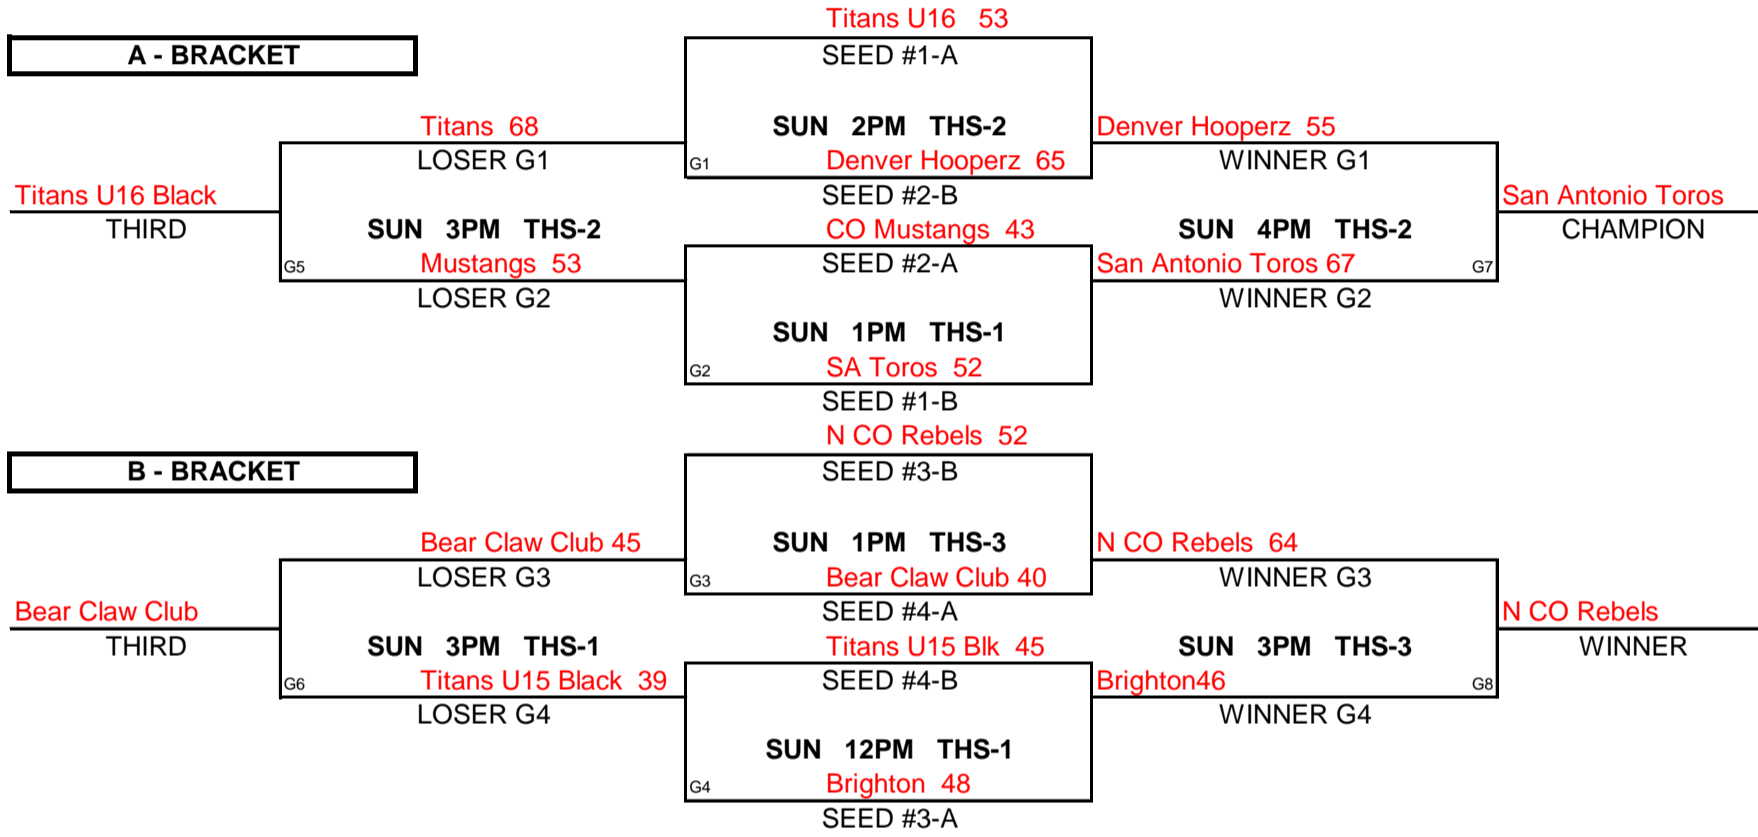

PREMIERE MAYB TOURNAMENT

9TH/10TH GRADE BOYS RED DIVISION

POOL A		WINS	LOSSES
(1)	CO MUSTANGS	1	11
(2)	BRIGHTON	1	11
(3)	TITANS U16 BLACK	111	
(4)	BEAR CLAW CLUB	1	11

POOL B		WINS	LOSSES
(1)	DENVER HOOPERZ	11	1
(2)	TITANS U15 BLACK		111
(3)	SAN ANTONIO TOROS	111	
(4)	NORTHERN CO REBELS	1	11

POOL PLAY ROUND

A-1	VS	A-2	FRI	6:30PM	46-49
A-3	VS	A-4	FRI	8:30PM	50-32
A-2	VS	A-3	SAT	6PM	38-61
A-1	VS	A-4	SAT	7PM	63-26
A-1	VS	A-3	SAT	8PM	36-61
A-2	VS	A-4	SAT	9PM	47-50

B-1	VS	B-2	FRI	6:30PM	49-33
B-3	VS	B-4	SAT	5PM	61-33
B-2	VS	B-3	SAT	7PM	26-48
B-1	VS	B-4	SAT	8PM	68-39
B-1	VS	B-3	SAT	9PM	53-55
B-2	VS	B-4	SAT	9PM	54-64

CHAMPIONSHIP ROUND