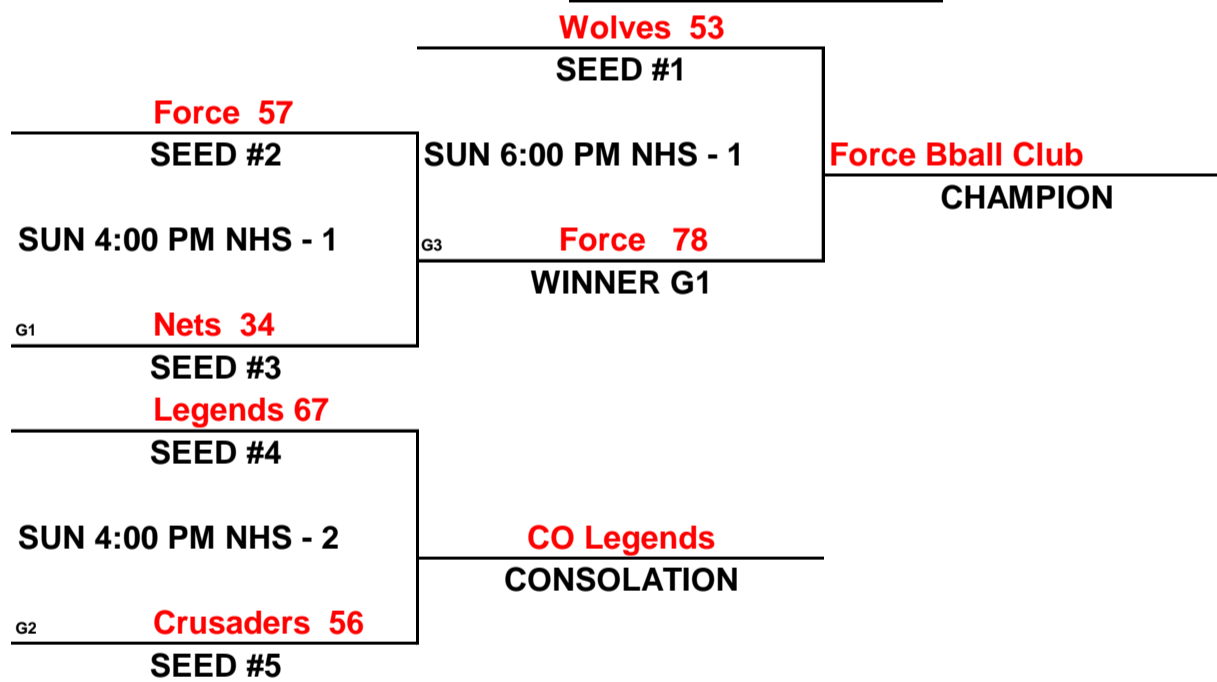

PREMIERE MAYB TOURNAMENT

11TH/12TH GRADE BOYS WHITE DIVISION

		<u>WINS</u>	<u>LOSSES</u>
(1)	NORTHEASTERN NETS	11	11
(2)	CRUSADERS		1111
(3)	CO WOLVES	1111	
(4)	FORCE BBALL CLUB	111	1
(5)	CO LEGENDS SILVER	1	111

SCHEDULE

1	VS	2	SAT	5PM	NHS - 2	68-46
3	VS	4	SAT	5PM	NHS - 1	60-55
1	VS	5	SAT	7PM	NHS - 1	60-52
2	VS	3	SAT	7PM	NHS - 2	47-50
4	VS	5	SAT	8PM	NHS - 2	65-41
1	VS	3	SAT	8PM	NHS - 1	53-63
2	VS	4	SUN	12PM	NHS - 1	20-45
3	VS	5	SUN	12PM	NHS - 2	72-45
1	VS	4	SUN	2PM	NHS - 1	43-55
2	VS	5	SUN	2PM	NHS - 2	39-44

CHAMPIONSHIP ROUND