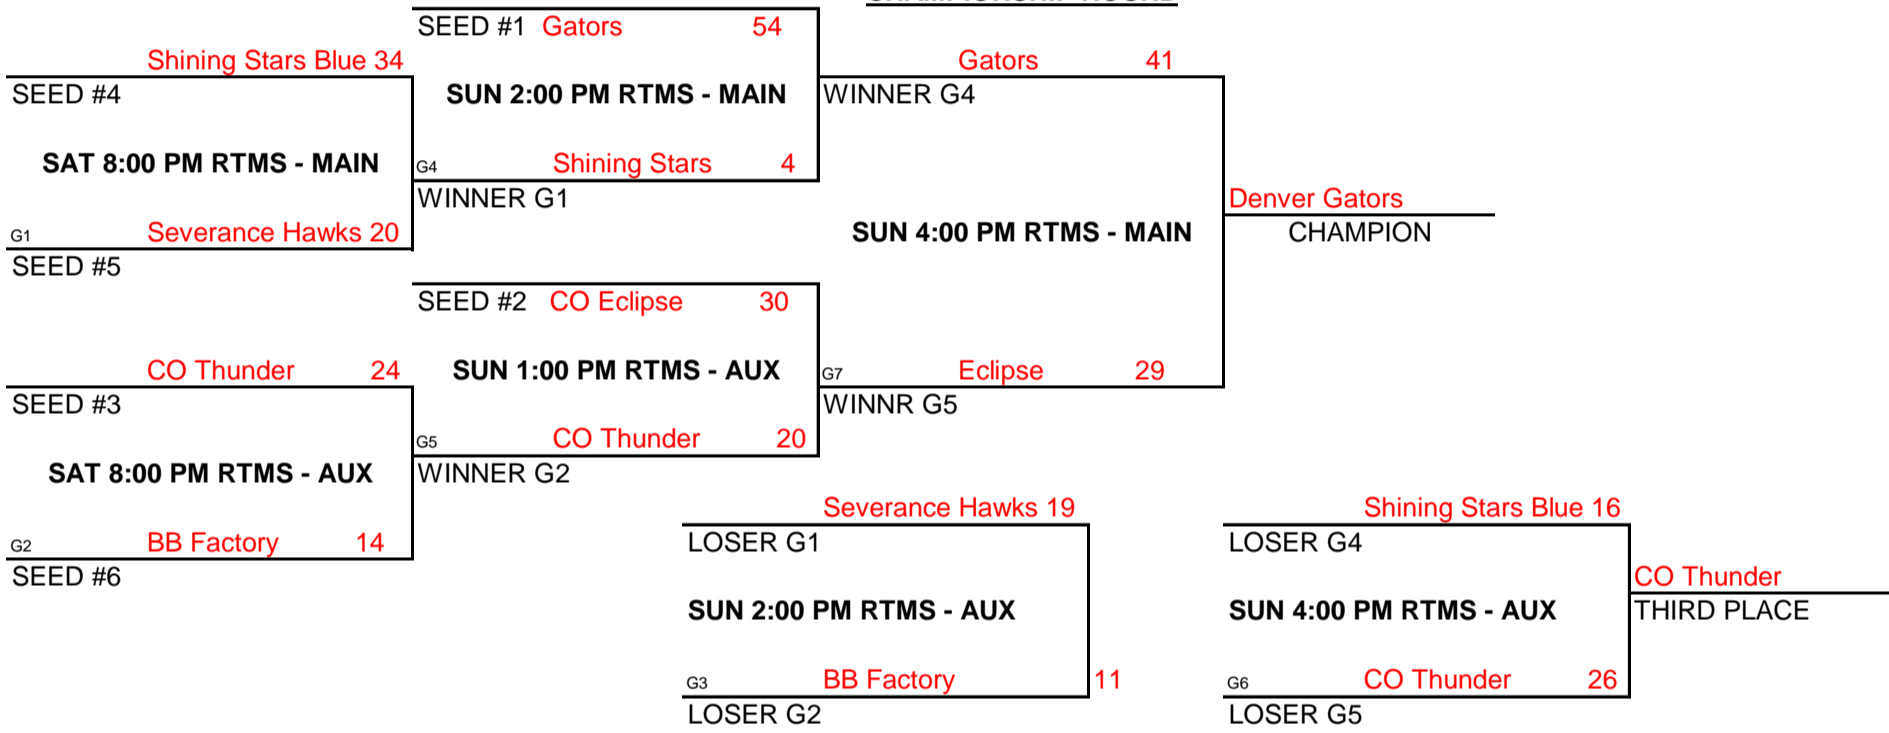

PREMIERE MAYB TOURNAMENT

5TH/6TH GRADE GIRLS DIVISION

POOL A

(1)	CO THUNDER
(2)	BB FACTORY
(3)	CO ECLIPSE

WINS	LOSSES
1	1
	11
11	

POOL B

(1)	SEVERANCE HAWKS
(2)	SHINING STARS BLUE
(3)	DENVER GATORS

WINS	LOSSES
	11
1	1
11	

POOL PLAY ROUND 1

						<u>DAY</u>	<u>TIME</u>	<u>LOCATION</u>						
A-1	VS	A-2	FRI	5:30 PM	RTMS - MAIN				B-1	VS	B-2	FRI	5:30 PM	12 to 17
A-1	VS	A-3	FRI	7:30 PM	RTMS - AUX	30-13			B-1	VS	B-3	SAT	2:00 PM	8 to 34
A-2	VS	A-3	SAT	4:00 PM	RTMS - MAIN	13-37			B-2	VS	B-3	SAT	5:00 PM	11 to 30
						13-53								

SEEDING ROUND

Eclipse	VS	Gators	SAT	7:00 PM	16-26	
Thunder	VS	Stars Blue	SAT	7:00 PM	34-22	Winner gets 1st seed, Loser gets 2nd seed
Factory	VS	Hawks	SAT	6:00 PM	10-32	Winner gets 3rd seed, Loser gets 4th seed
						Winner gets 5th seed, Loser gets 6th seed

CHAMPIONSHIP ROUND