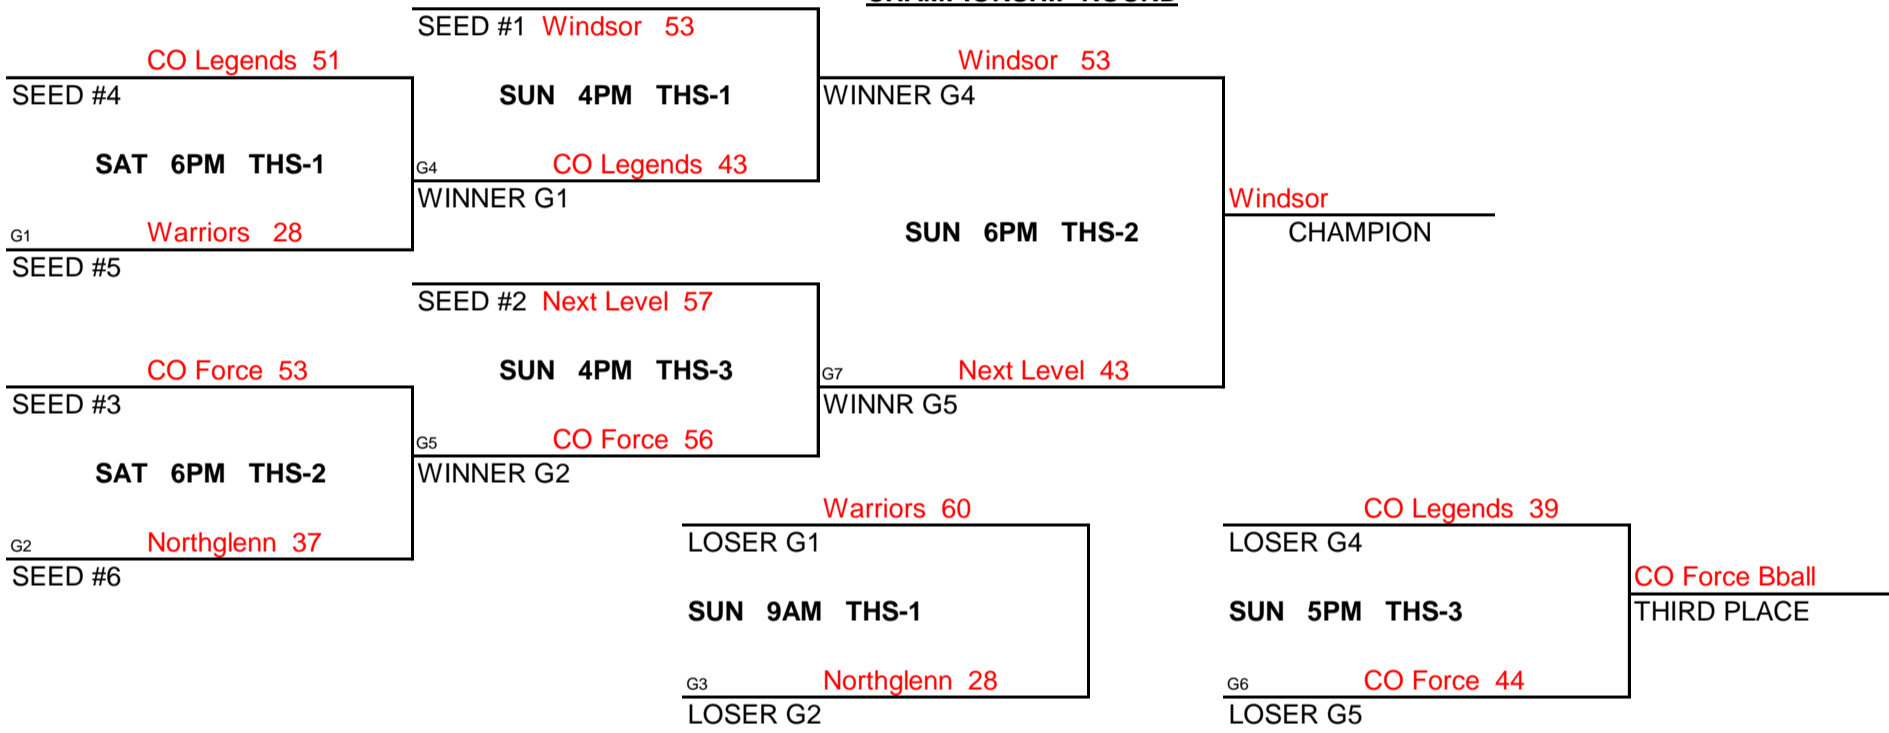

PREMIERE MAYB TOURNAMENT

9TH/10TH GRADE BOYS WHITE DIVISION

POOL A

(1)	NORTHGLENN
(2)	CO LEGENDS
(3)	NEXT LEVEL 15U

WINS	LOSSES
1	1
1	1
1	1

POOL B

(1)	WINDSOR
(2)	FORCE BBALL CLUB
(3)	CO WARRIORS

WINS	LOSSES
1	1
1	1
1	1

POOL PLAY ROUND 1

	DAY	TIME	LOCATION
A-1 VS A-2	FRI	6:30PM	51-48
A-1 VS A-3	FRI	8:30PM	30-56
A-2 VS A-3	SAT	1PM	47-39

	DAY	TIME	LOCATION
B-1 VS B-2	FRI	8:30PM	41-45
B-1 VS B-3	SAT	12PM	39-27
B-2 VS B-3	SAT	2PM	66-71

SEEDING ROUND

Next Level	VS	Windsor	SAT 4PM	THS-3	42-54	Winner gets 1st seed, Loser gets 2nd seed
Legends	VS	Force	SAT 4PM	THS-2	25-45	Winner gets 3rd seed, Loser gets 4th seed
Northglenn	VS	Warriors	SAT 4PM	THS-1	50-52	Winner gets 5th seed, Loser gets 6th seed

CHAMPIONSHIP ROUND