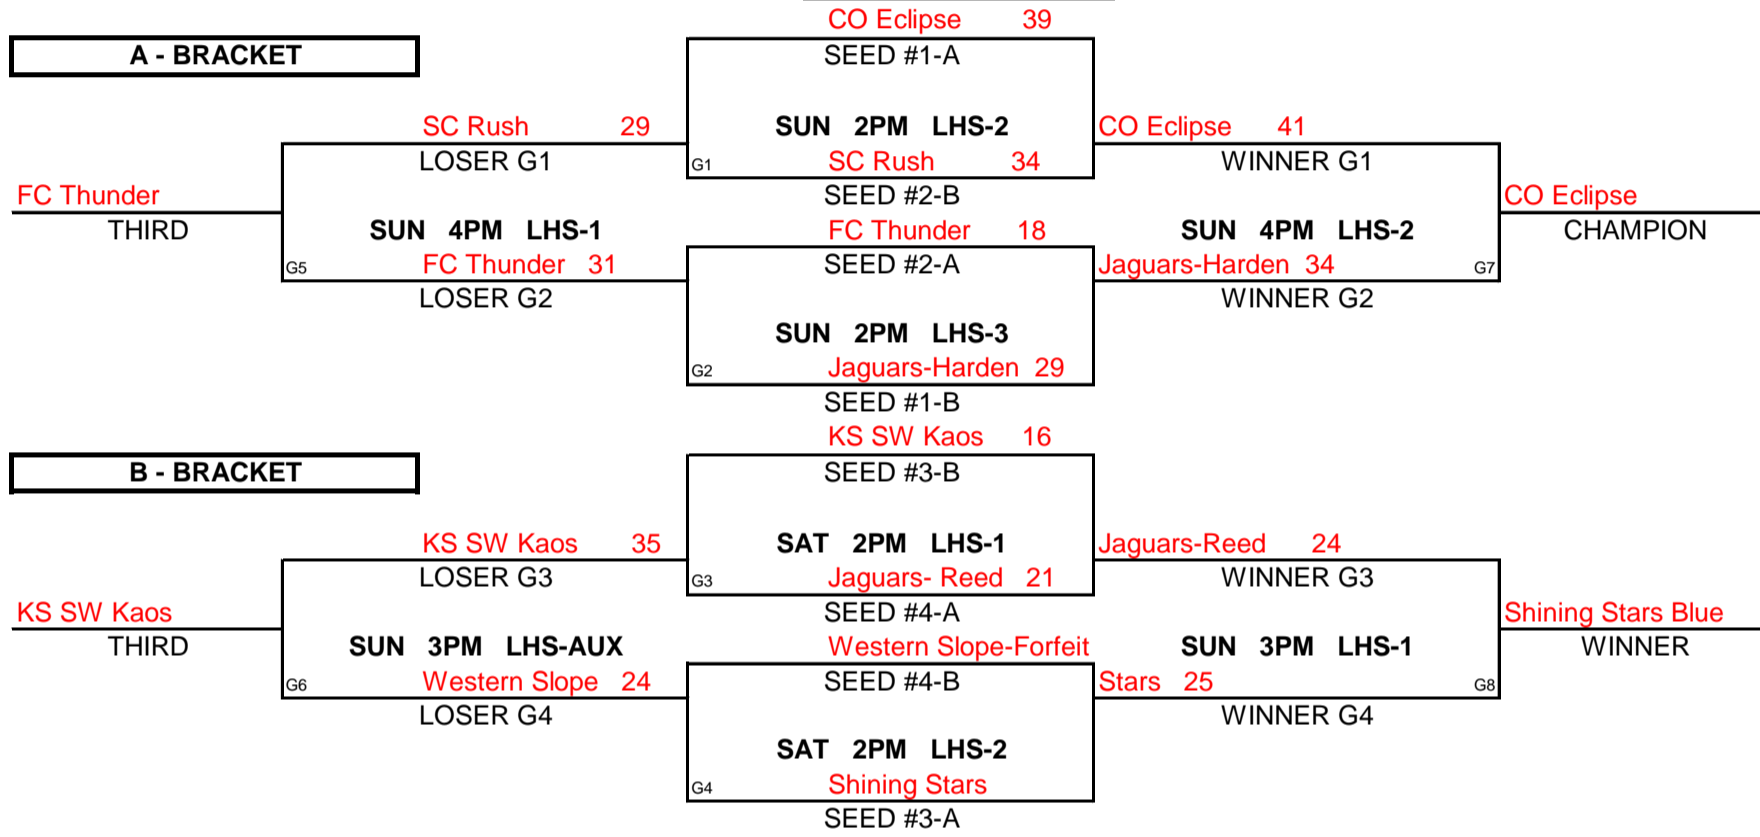

PREMIERE MAYB TOURNAMENT

8TH GRADE GIRLS DIVISION

POOL A		WINS	LOSSES
(1)	CO ECLIPSE	111	
(2)	JAGUARS-REED		111
(3)	FT. COLLINS THUNDER	11	1
(4)	SHINING STARS BLUE	1	11

POOL B		WINS	LOSSES
(1)	SILVER CREEK RUSH	11	1
(2)	JAGUARS- HARDEN	111	
(3)	WESTERN SLOPE CHAOS		111
(4)	KS SW KAOS	1	11

POOL PLAY ROUND											
A-1	VS	A-2	FRI	7PM	42-15	B-1	VS	B-2	FRI	7PM	18-29
A-3	VS	A-4	FRI	7PM	43-41	B-3	VS	B-4	SAT	9AM	25-27
A-2	VS	A-3	SAT	9AM	40-42	B-2	VS	B-3	SAT	10AM	45-15
A-1	VS	A-4	SAT	10AM	39-30	B-1	VS	B-4	SAT	10AM	41-21
A-1	VS	A-3	SAT	12PM	37-32	B-1	VS	B-3	SAT	12PM	58-27
A-2	VS	A-4	SAT	12PM	29-45	B-2	VS	B-4	SAT	12PM	50-17

CHAMPIONSHIP ROUND