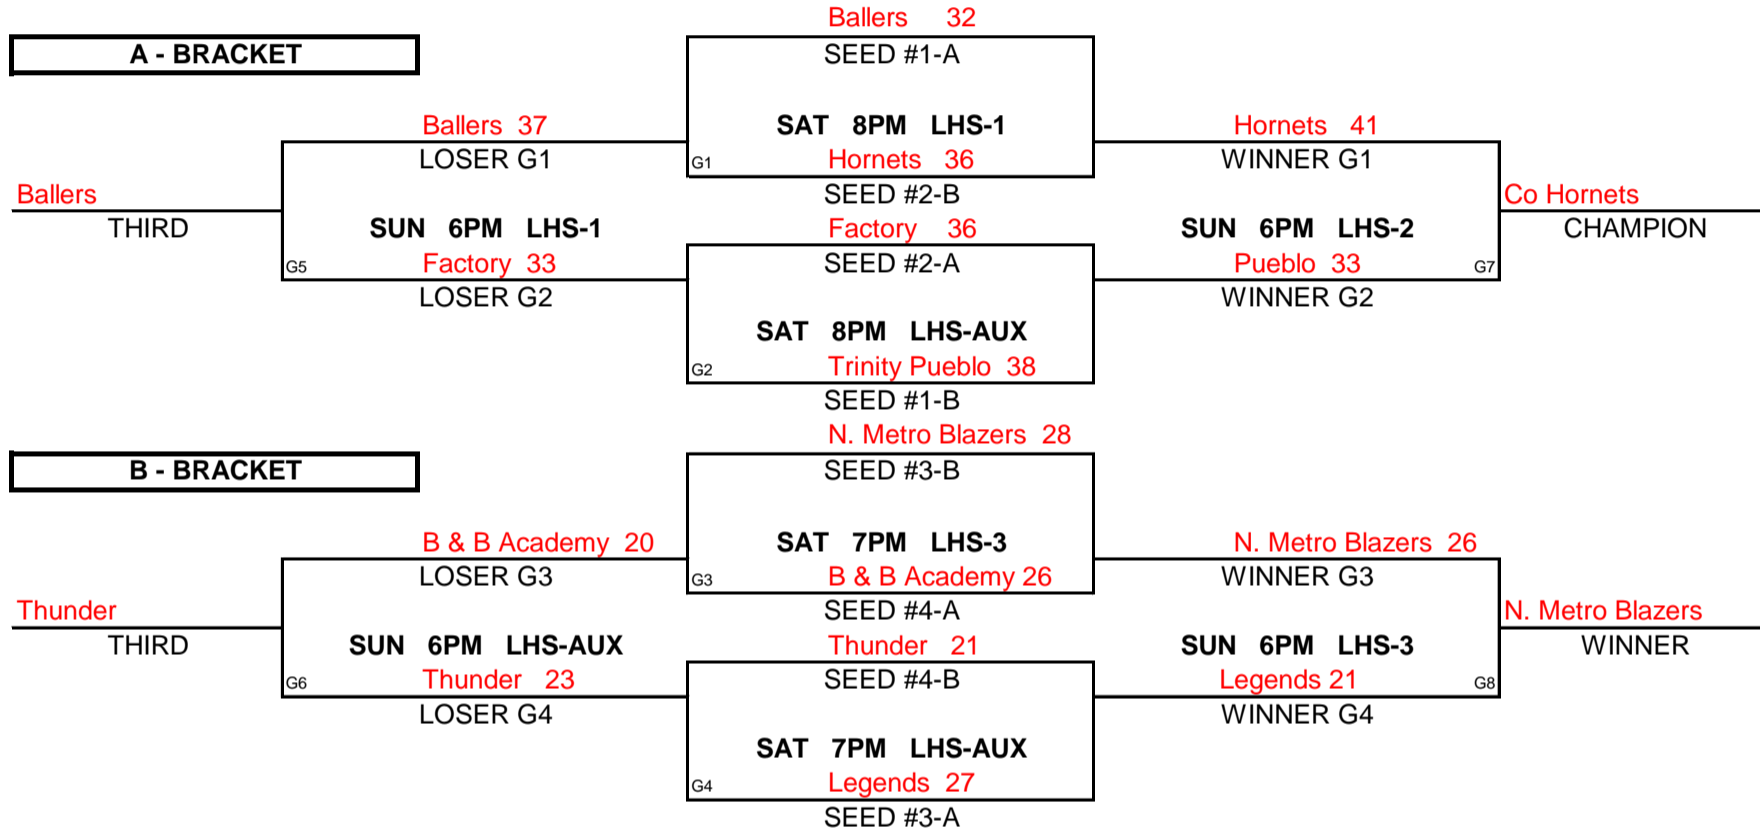

PREMIERE MAYB TOURNAMENT

5TH GRADE BOYS DIVISION

POOL A		WINS	LOSSES
(1)	BB FACTORY	1	11
(2)	BALLERS BB CLUB	111	
(3)	B & B BBALL ACADEMY	1	11
(4)	CO LEGENDS	1	11

POOL B		WINS	LOSSES
(1)	CO HORNETS	11	1
(2)	CO THUNDER		111
(3)	NORTH METRO BLAZERS	1	11
(4)	TEAM TRINITY PUEBLO	111	

POOL PLAY ROUND

A-1	VS	A-2	FRI	5PM	40-44	B-1	VS	B-2	FRI	5PM	61-19
A-3	VS	A-4	FRI	7PM	18-31	B-3	VS	B-4	FRI	8PM	26-50
A-2	VS	A-3	SAT	2PM	39-15	B-2	VS	B-3	SAT	2PM	9 31
A-1	VS	A-4	SAT	4PM	32-30	B-1	VS	B-4	SAT	4PM	39-48
A-1	VS	A-3	SAT	5PM	32-33	B-1	VS	B-3	SAT	5PM	36-24
A-2	VS	A-4	SAT	6PM	59-14	B-2	VS	B-4	SAT	6PM	13-61

CHAMPIONSHIP ROUND