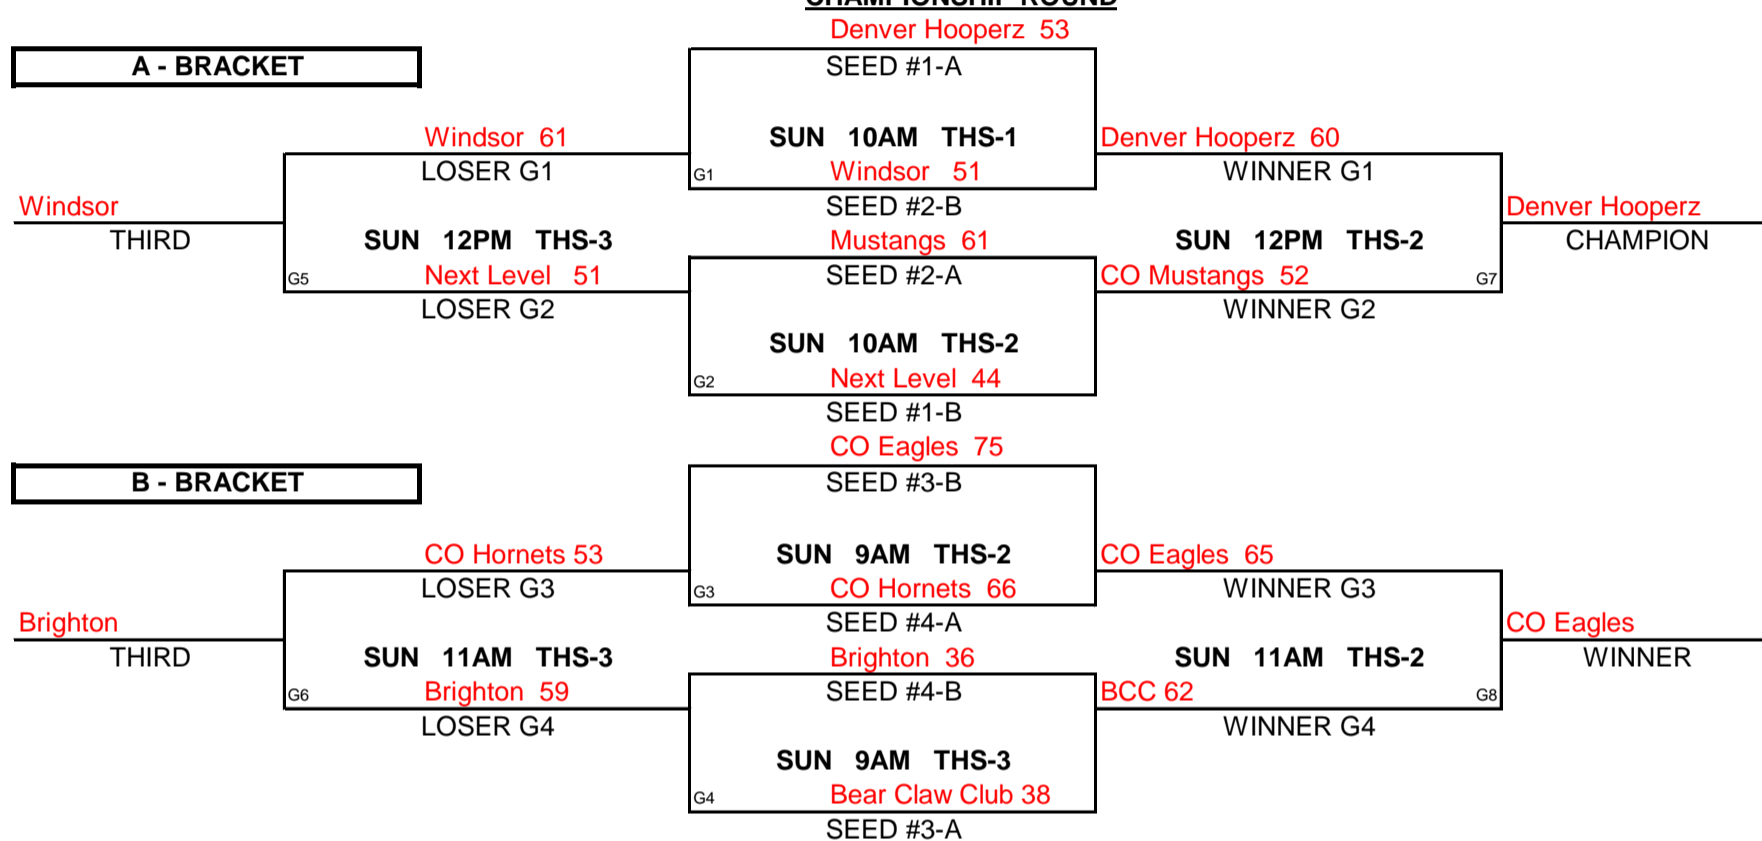

PREMIERE MAYB TOURNAMENT

11TH/12TH GRADE BOYS RED DIVISION

POOL A		WINS	LOSSES
(1)	CO MUSTANGS	11	1
(2)	CO HORNETS		111
(3)	DENVER HOOPERZ	111	
(4)	BEAR CLAW CLUB	1	11

POOL B		WINS	LOSSES
(1)	WINDSOR	11	1
(2)	BRIGHTON		111
(3)	CO EAGLES	1	11
(4)	NEXT LEVEL 17U	111	

POOL PLAY ROUND

A-1	VS	A-2	FRI	5:30PM	69-51	B-1	VS	B-2	FRI	5:30PM	70-48
A-3	VS	A-4	FRI	7:30PM	57-31	B-3	VS	B-4	FRI	7:30PM	36-58
A-2	VS	A-3	SAT	9AM	47-82	B-2	VS	B-3	SAT	10AM	58-60
A-1	VS	A-4	SAT	9AM	59-41	B-1	VS	B-4	SAT	10AM	52-57
A-1	VS	A-3	SAT	11AM	54-63	B-1	VS	B-3	SAT	12PM	72-67
A-2	VS	A-4	SAT	11AM	34-61	B-2	VS	B-4	SAT	12PM	64-68

CHAMPIONSHIP ROUND