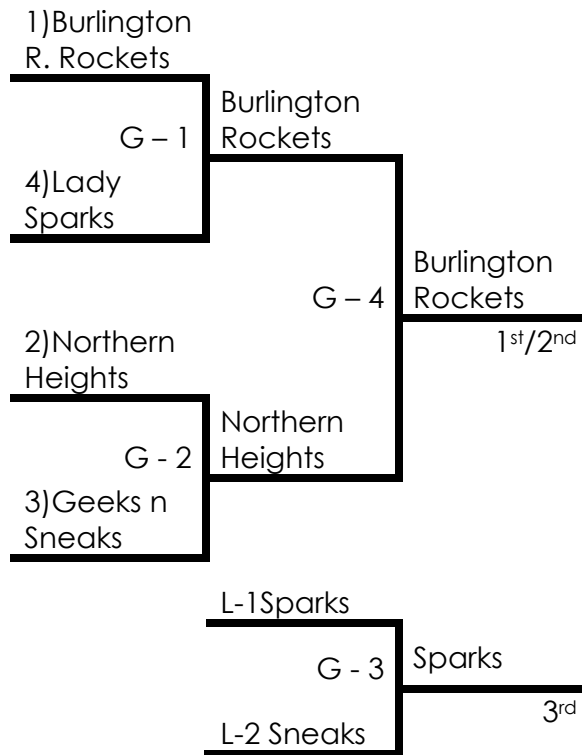

Saturday, July 16		
	<u>Varsity</u>	<u>JV</u>
9:00	3 - 4	X
10:00	1 - 6	X
11:00	2 - 5	X
12:00	4 - 1	X
1:00	5 - 3	X
2:00	X	6 - 2
3:00	X	1 - 3
4:00	X	4 - 2
5:00	X	5 - 6

Sunday, July 17		
	<u>Varsity</u>	<u>JV</u>
9:00	2 - 1	X
10:00	4 - 5	6 - 3
11:00	X	X
12:00	2 - 3	1 - 5
1:00	X	X
2:00	6 - 4	X

Emporia Region MAYB Tournament
 High School Girls Division
 Round-Robin ~~ Bracket Play
 Games played at Lowther North

FINAL RESULTS

		Won	Lost	Seed
1.	Lady Sparks	0	3	4
2.	Northern Heights Lady Cats	2	1	2
3.	Burlington Red Rockets	3	0	1
4.	Geeks and Sneaks	1	2	3

Saturday, July 16	
9:00	X
10:00	X
11:00	X
12:00	1 - 2
1:00	3 - 4
2:00	X
3:00	X
4:00	1 - 3
5:00	2 - 4
6:00	X
7:00	2 - 3
8:00	1 - 4

Sunday, July 17	
9:00	G - 1
10:00	G - 2
11:00	X
12:00	G - 3
1:00	G - 4

- | |
|--|
| <ol style="list-style-type: none"> 1. Medals - Top 3 Places 2. Tie-Breaker: Head-to-Head; 13 pt +/- system 3. All games played at Lowther North - 216 West 6th Ave; Emporia, KS 4. Enter through Northwest doors |
|--|