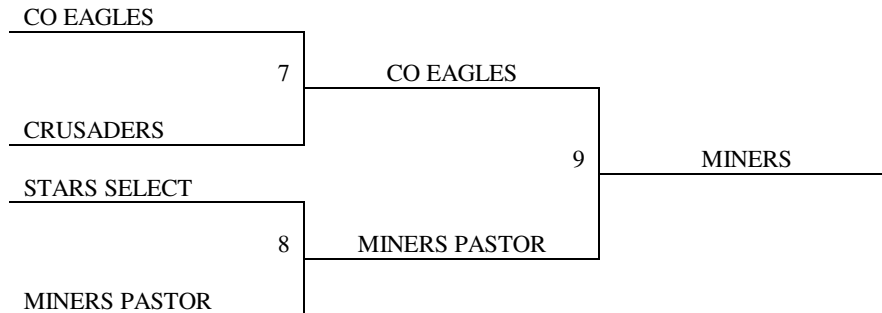

Colorado Springs, CO July 8-10, 2011

11-12th Grade Boys

Bracket A

Bracket B