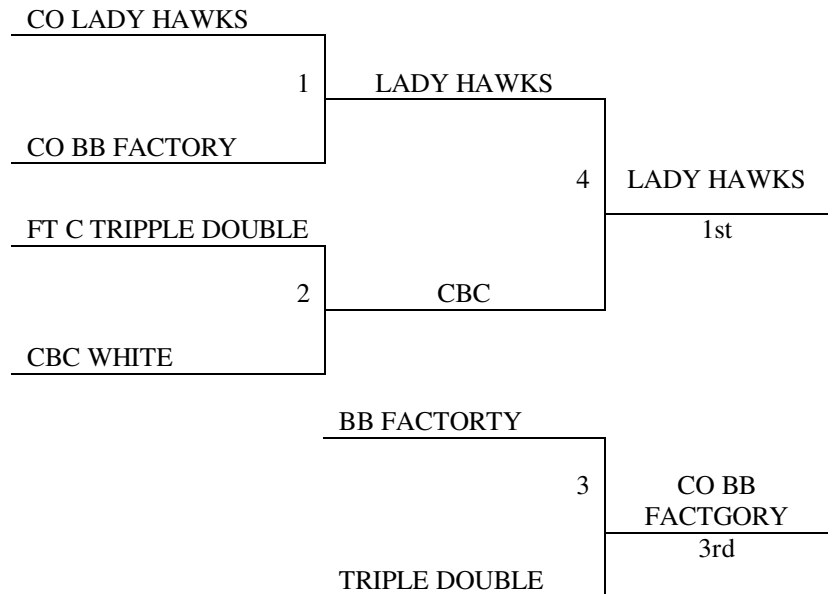

Colorado Springs, CO July 8-10, 2011

5th Grade Girls

<u>Pool A</u>	<u>W</u>	<u>L</u>
1. Colorado Lady Hawks		
2. Ft. Collins Triple-Double		
3. CBC White – 5th		
4. CO BB Factory – 5th		

Tie Breaker – 2 way tie = Head to Head. 3 way tie = Point differential

Friday	Discovery Canyon MS	Discovery Canyon HS
5:00	-	-
6:05	-	1-2
7:10	-	-
8:15	1-3	-
9:20	-	-
Saturday	Discovery Canyon MS	Discovery Canyon HS
8:00	-	-
9:05	2-4	-
10:10	-	-
11:15	2-3	-
12:20	-	-
1:25	1-4	-
2:30	-	-
3:35	-	-
4:40	-	-
5:45	3-4	-
6:50	-	-
7:55	-	-
9:00	-	-
Sunday	Discovery Canyon MS	Discovery Canyon HS
8:00	G1	-
9:05	G2	-
10:10	-	-
11:15	G3	-
12:20	G4	-
1:25	-	-
2:30	-	-
3:35	-	-
4:40	-	-