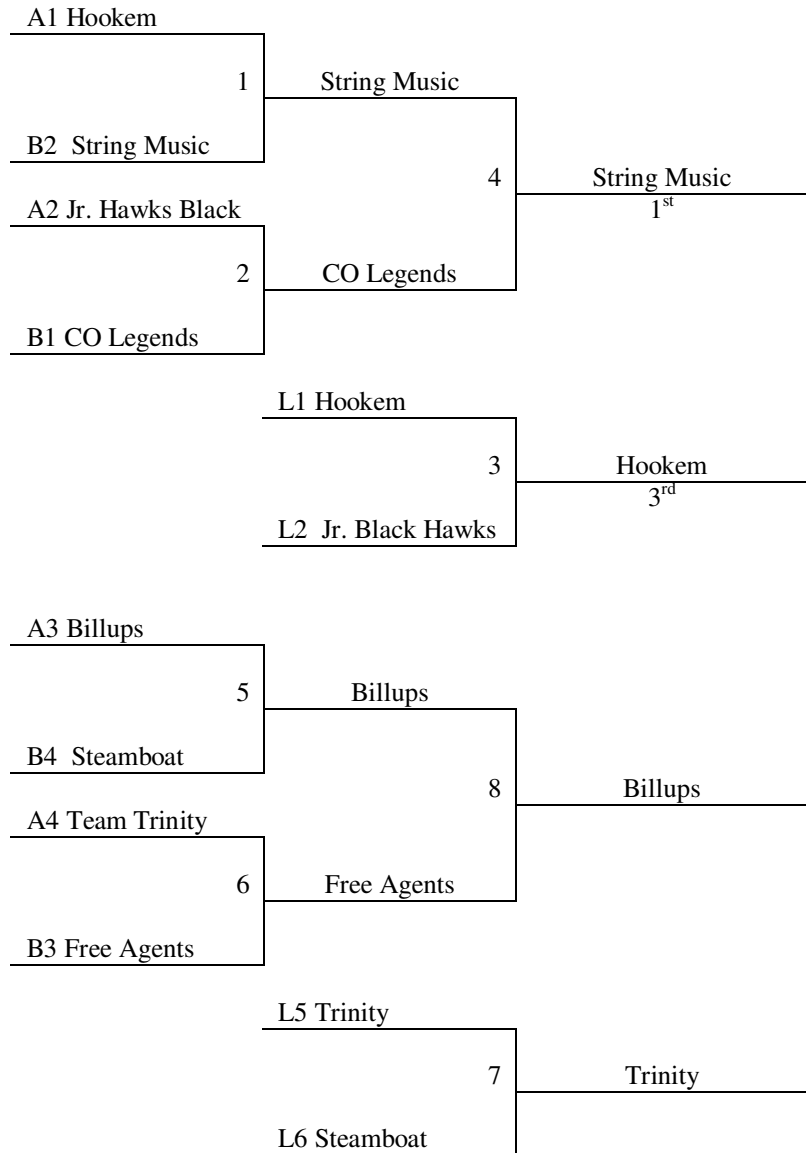

Colorado Springs, CO July 8-10, 2011

6th Grade Boys

Pool A	W	L	Pool B	W	L
1. Chauncey Billups Select			5. CO Freeagents		
2. Team Trinity Pueblo			6. CO Legends		
3. Jr. Hawks Black			7. Steamboat Springs		
4. Hookem			8. String Music		

Friday	Fountain MS
5:00	-
6:05	6-8
7:10	-
8:15	5-8
9:20	-
Saturday	Fountain MS
8:00	1-3
9:05	2-4
10:10	7-8
11:15	5-6
12:20	1-2
1:25	3-4
2:30	5-7
3:35	1-4
4:40	2-3
5:45	6-7
6:50	-
7:55	-
9:00	-
Sunday	Fountain MS
8:00	G5
9:05	G6
10:10	-
11:15	G1
12:20	G2
1:25	G7
2:30	G8
3:35	G3
4:40	G4