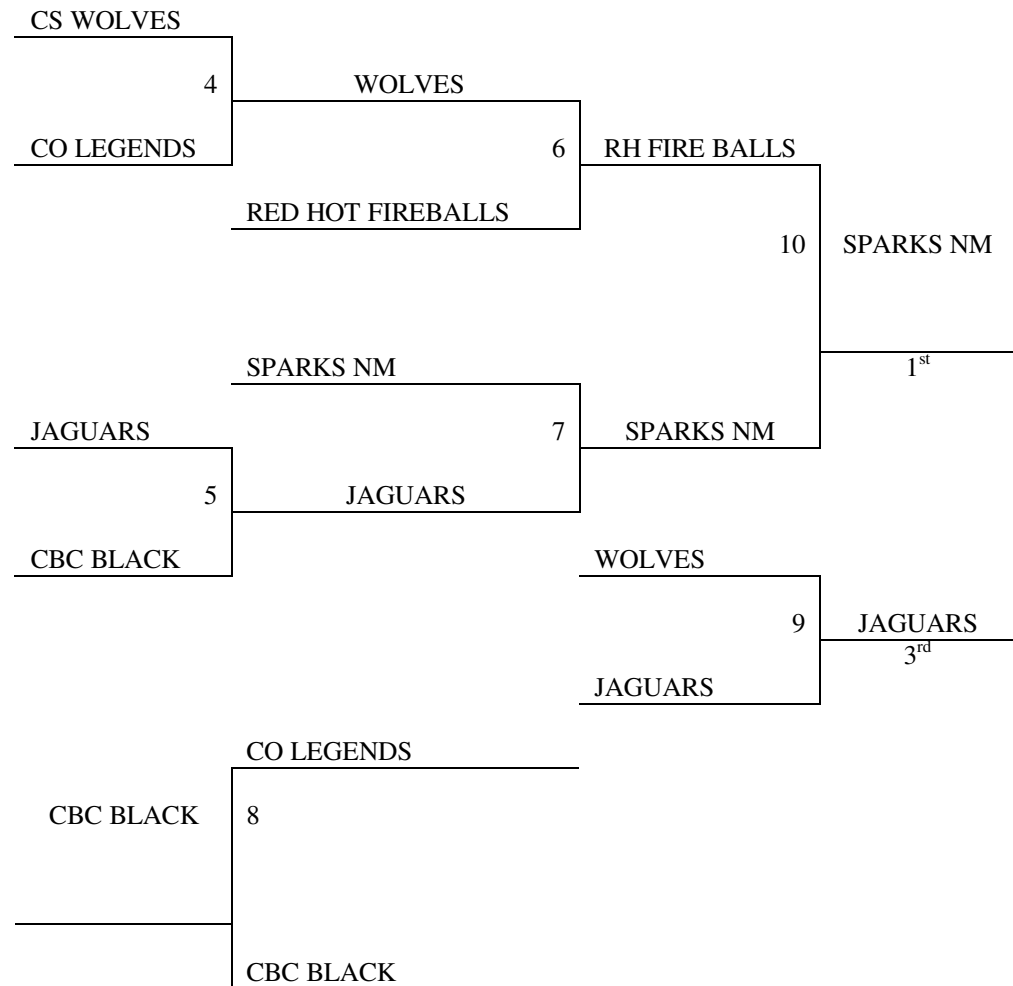

Colorado Springs, CO July 8-10, 2011

6th Grade Girls

Pool A	W	L	Pool B	W	L
1. Red Hot Fireballs			4. Sparks – NM		
2. CBC Black – 5th			5. CO Legends		
3. Colorado Jaguars			6. CS Wolves		

Tie Breaker – 2 way tie = Head to Head. 3 way tie = Point differential up to 10

Friday	Pine Cree k HS 1	Pine Cree k HS 2
5:00	-	-
6:05	-	4-5
7:10	-	2-3
8:15	-	-
9:20	-	-
Saturday	Pine Cree k HS 1	Pine Cree k HS 2
8:00	-	-
9:05	-	-
10:10	-	-
11:15	-	-
12:20	1-3	4-6
1:25	-	-
2:30	-	-
3:35	-	-
4:40	5-6	1-2
5:45	-	-
6:50	G1	G2
7:55	-	G3
9:00	-	-
Sunday	Pine Cree k HS 1	Pine Cree k HS 2
8:00	-	-
9:05	G4	G5
10:10	-	-
11:15	-	-
12:20	G6	G7
1:25	G8	-
2:30	-	-
3:35	-	G9
4:40	G10	-