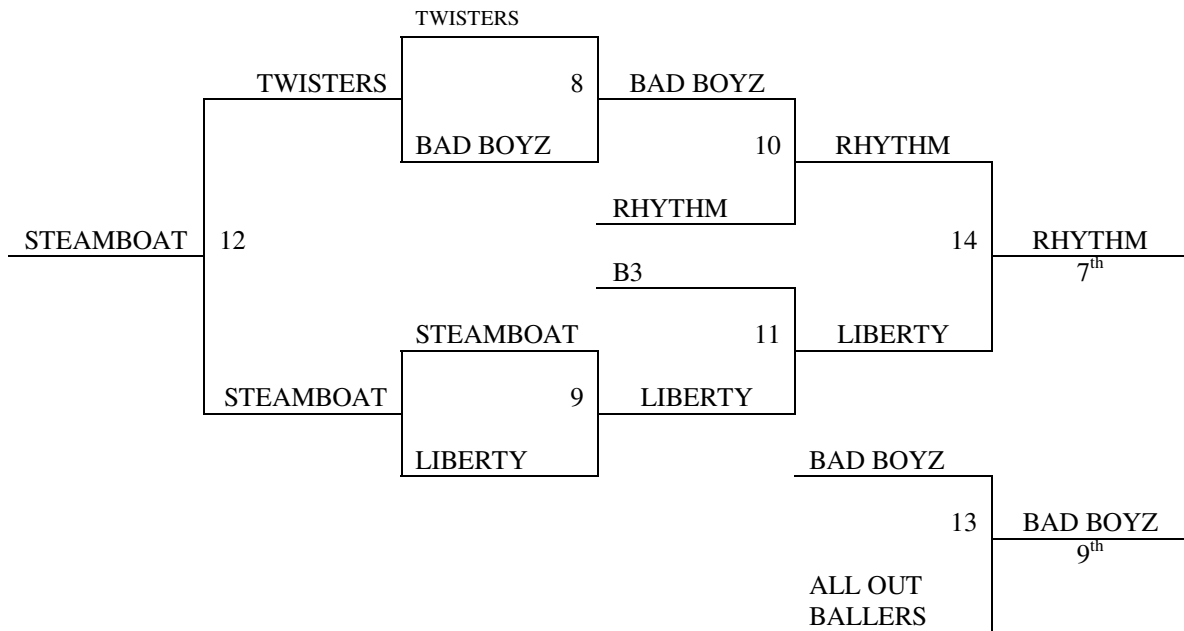

Colorado Springs, CO July 8-10, 2011

7th Grade Boys

Bracket A

Bracket B