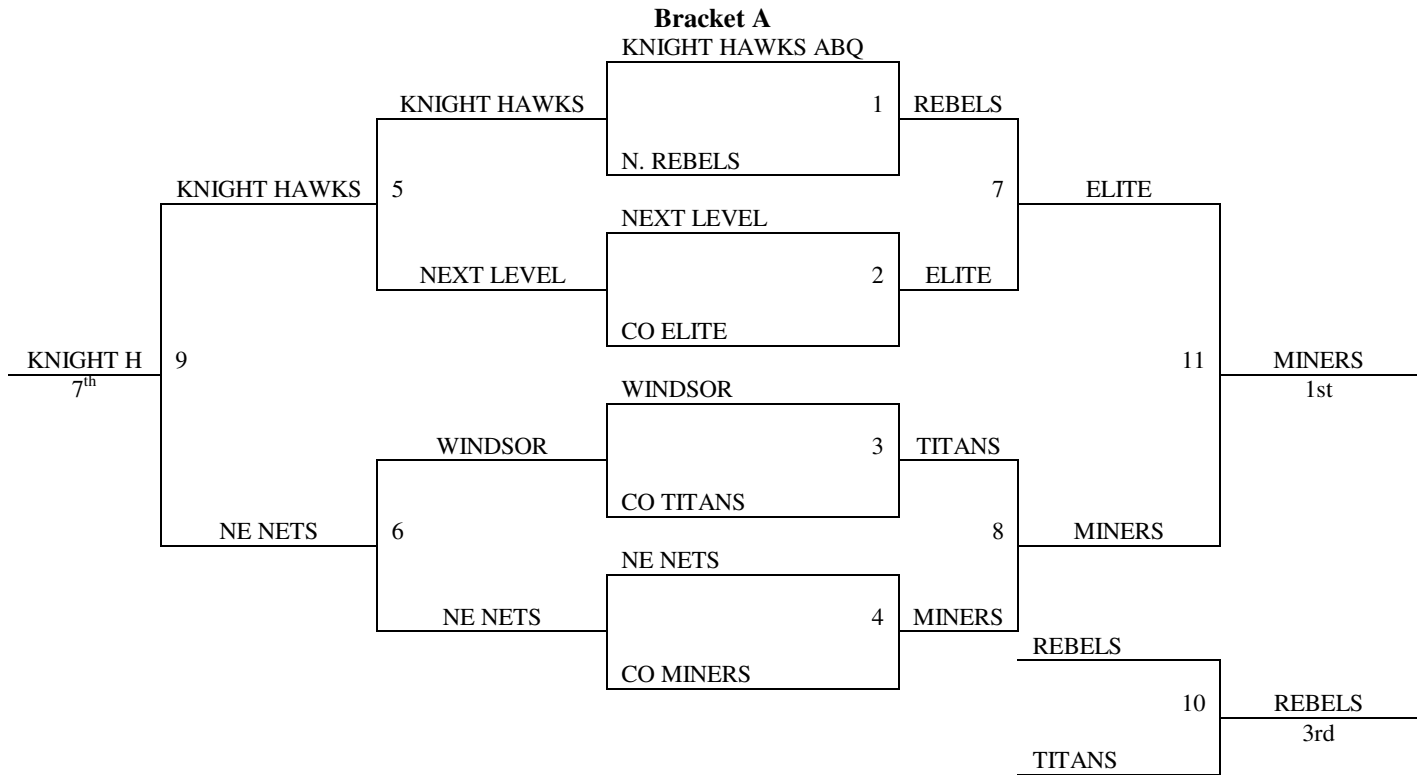

Colorado Springs, CO July 8-10, 2011

9-10th Grade Boys