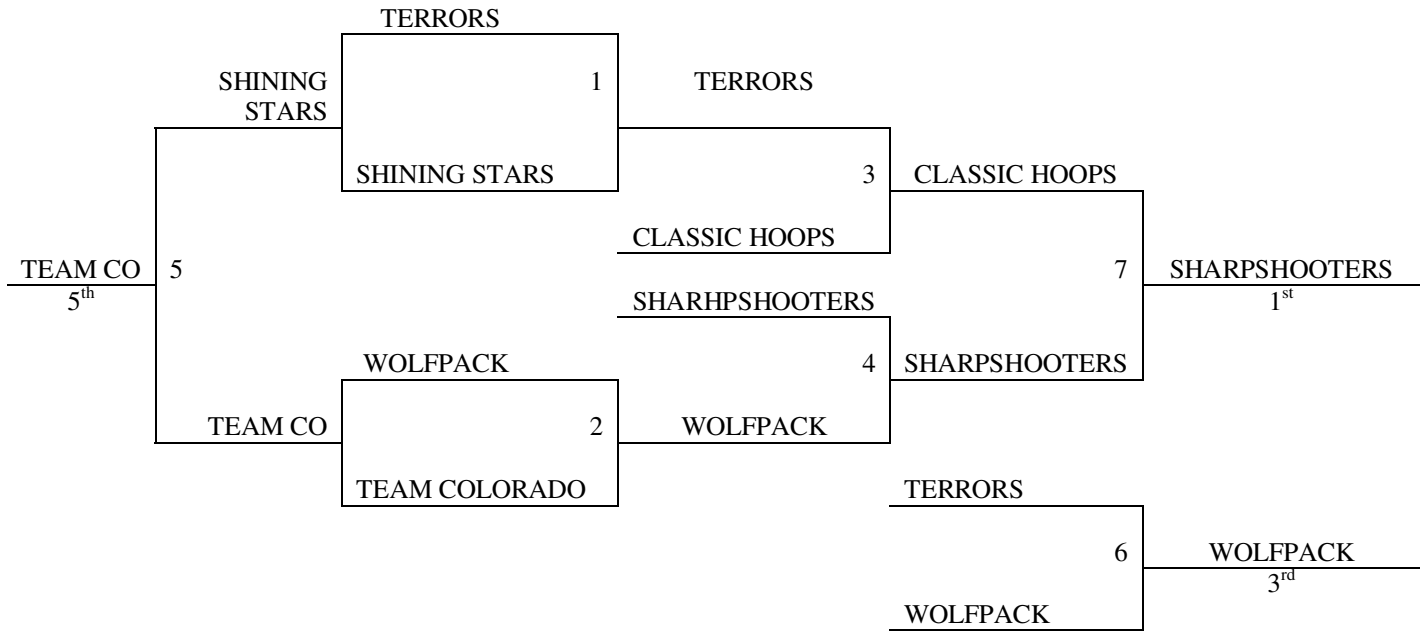

Colorado Springs, CO July 8-10, 2011

11/12th Grade Girls

Bracket A