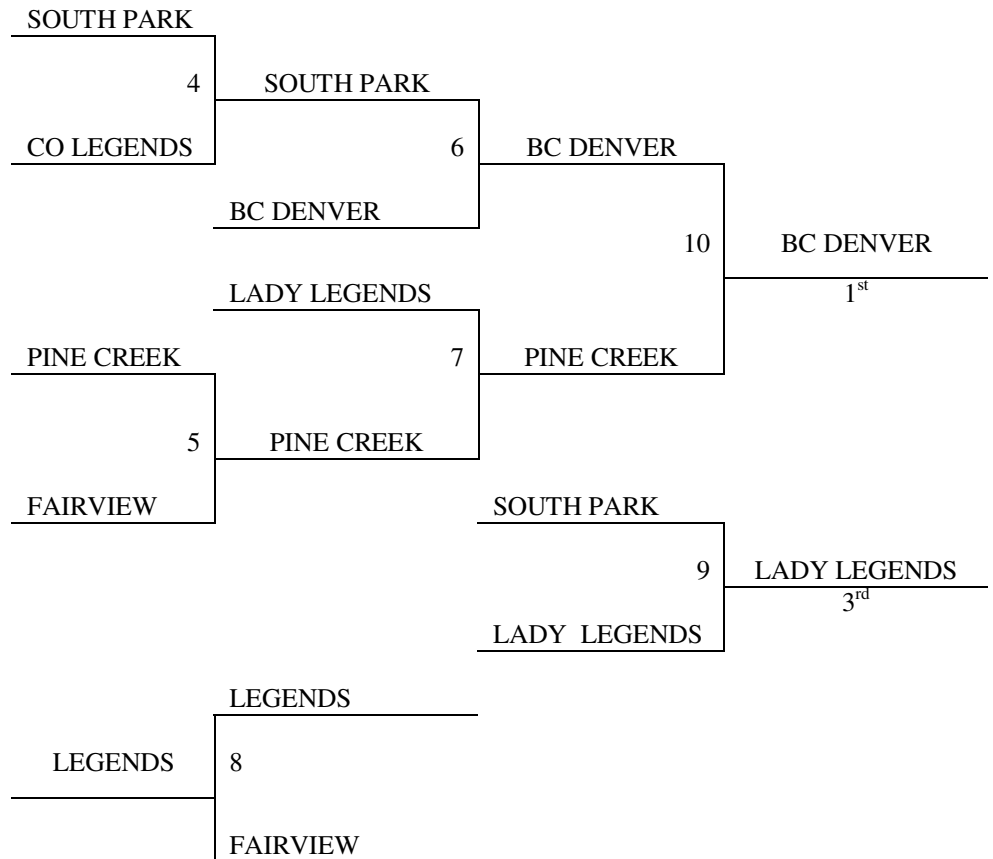

Colorado Springs, CO July 8-10, 2011

9-10th Grade Girls

Pool A	W	L	Pool B	W	L
1. Fairview Knights			4. Pine Creek HS II		
2. South Park			5. Lady Legends East		
3. BC Denver (Black)			6. CO Legends 16U White		

All teams to seeding round and then to bracket play.

Seeding Round

G1 = 1st in pool A vs. 1st in pool B

G2 = 2nd in pool A vs. 2nd in pool B

G3 = 3rd in pool A vs. 3rd in pool B

Tie Breaker – 2 way tie = Head to Head. 3 way tie = Point differential up to 10.

Friday	Pine Creek HS 1	Pine Creek HS 2
5:00	-	2-3
6:05	5-6	-
7:10	1-2	-
8:15	4-6	-
9:20	1-3	-
Saturday	Pine Creek HS 1	Pine Creek HS 2
8:00	-	-
9:05	-	-
10:10	-	-
11:15	4-5	-
12:20	-	-
1:25	G1	-
2:30	G2	G3
3:35	-	-
4:40	-	-
5:45	-	-
6:50	-	-
7:55	-	-
9:00	-	-
Sunday	Pine Creek HS 1	Pine Creek HS 2
8:00	G4	G5
9:05	-	-
10:10	G6	G7
11:15	-	G8
12:20	-	-
1:25	-	G9
2:30	-	-
3:35	G10	-
4:40	-	-