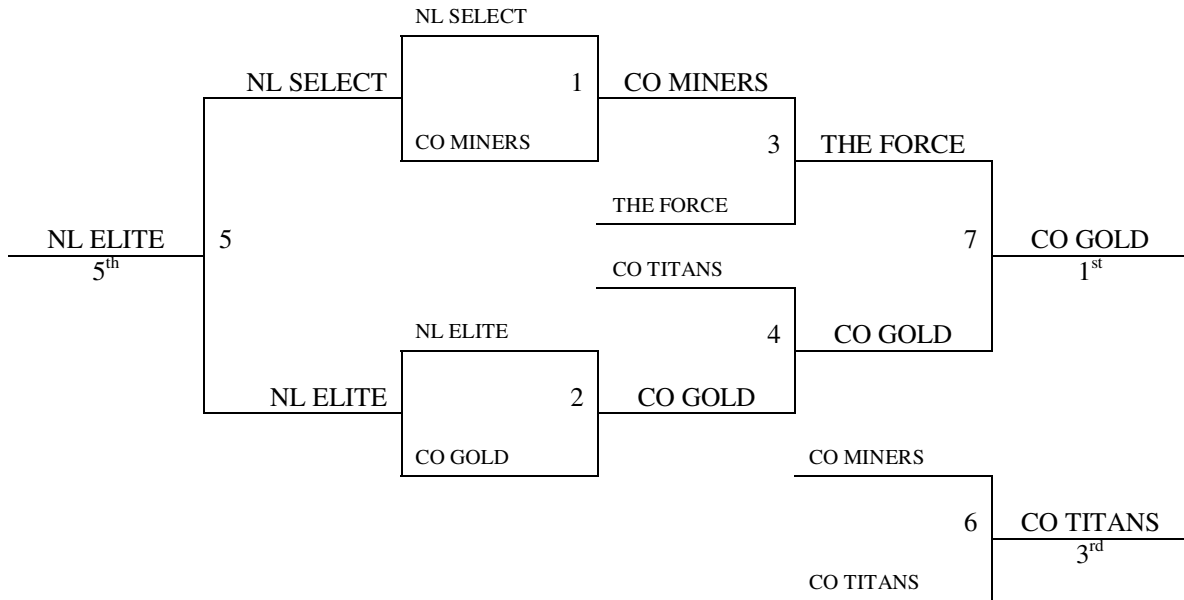

Colorado Springs, CO July 8-10, 2011

7th Grade Boys

Bracket A