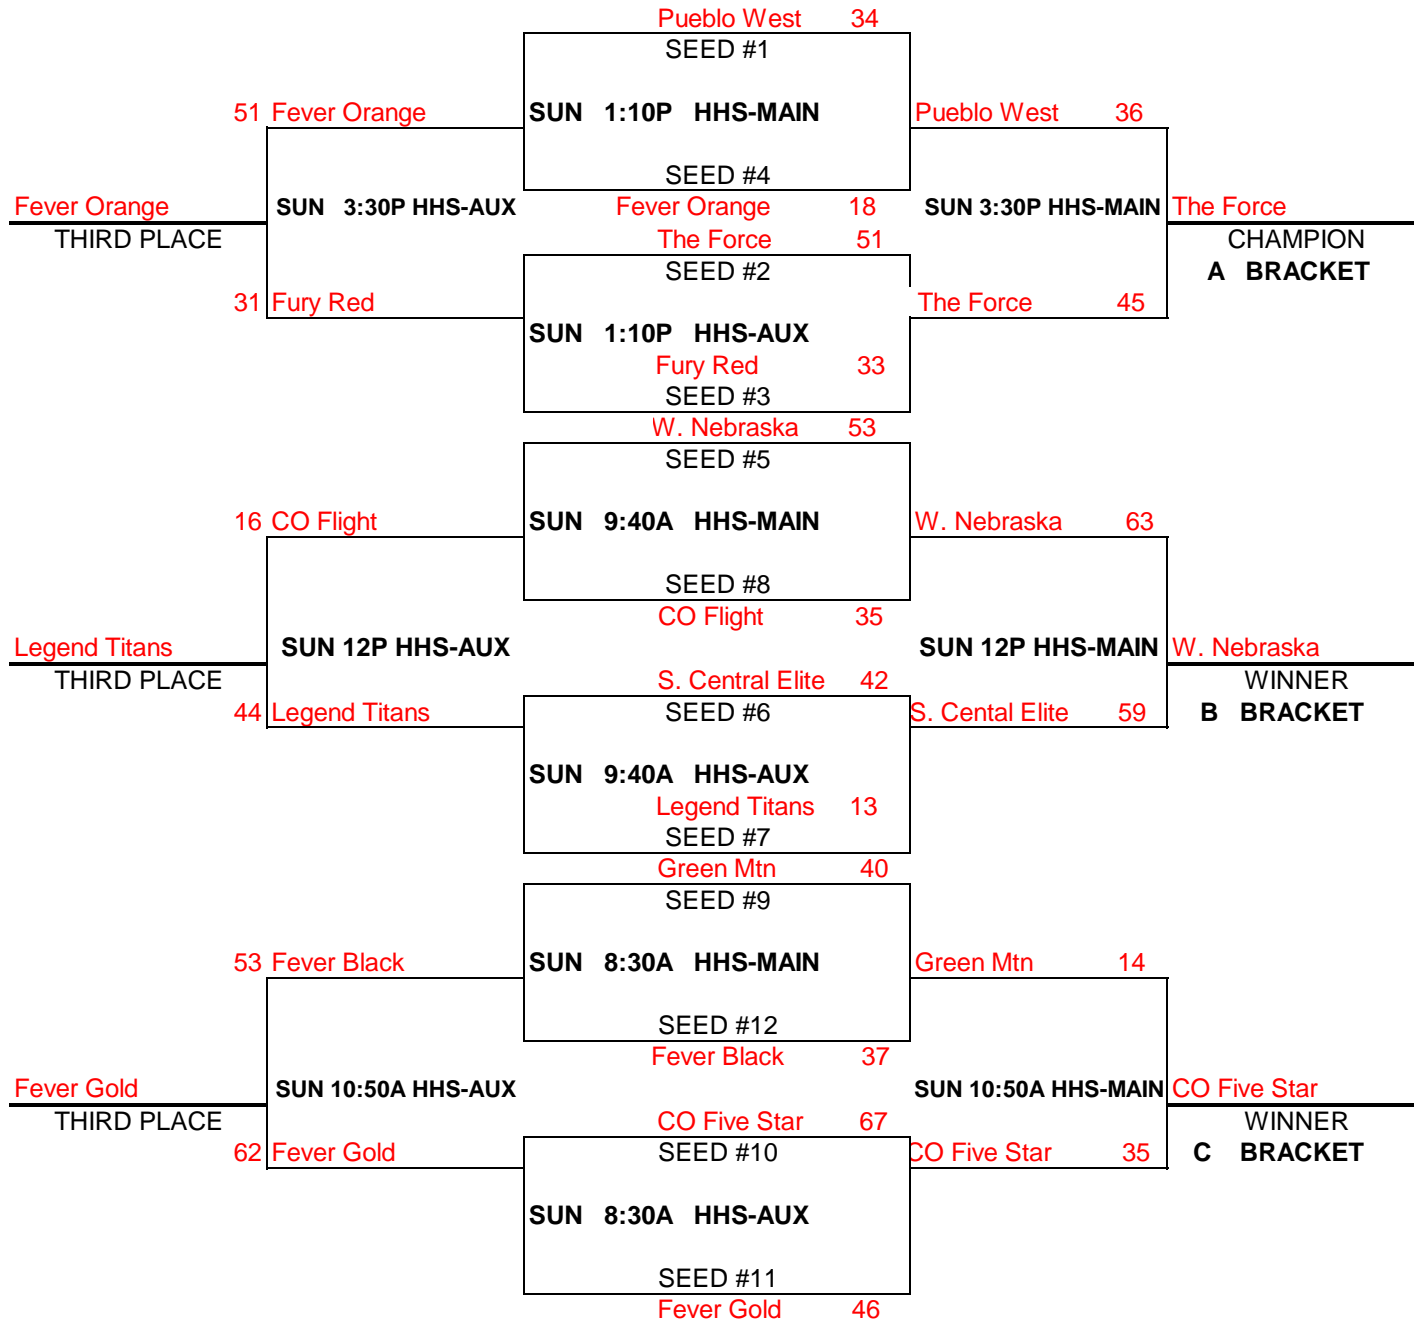

PREMIERE MAYB TOURNAMENT

11TH/12TH GRADE GIRLS DIVISION

<u>POOL A</u>	<u>W</u> <u>L</u>	<u>POOL B</u>	<u>W</u> <u>L</u>	<u>POOL C</u>	<u>W</u> <u>L</u>
(1) FEVER ORANGE	11 1	(1) FEVER GOLD	111	(1) FEVER BLACK	111
(2) CO FIVE STAR	111	(2) CO FLIGHT	1 11	(2) LEGEND TITANS	1 11
(3) GREEN MTN	1 11	(3) W. NEBRASKA	11 1	(3) THE FORCE	111
(4) CEN. FURY RED	111	(4) PUEBLO WEST	111	(4) S. CENTRAL ELITE	11 1

POOL PLAY SCHEDULE

A(1)	VS	A(2)	FRI	5:30P	HHS-MAIN	SCORE	54	34
B(1)	VS	B(2)	FRI	5:30P	HHS-AUX	SCORE	43	53
C(1)	VS	C(2)	FRI	7:50P	HHS-MAIN	SCORE	33	43
A(3)	VS	A(4)	FRI	7:50P	HHS-AUX	SCORE	10	37
B(3)	VS	B(4)	FRI	9:00P	HHS-AUX	SCORE	41	56
A(2)	VS	A(3)	SAT	8:30A	HHS-MAIN	SCORE	48	53
A(1)	VS	A(3)	SAT	9:40A	HHS-AUX	SCORE	41	18
A(2)	VS	A(4)	SAT	9:40A	HHS-MAIN	SCORE	37	47
C(1)	VS	C(3)	SAT	10:50A	HHS-MAIN	SCORE	24	34
B(1)	VS	B(3)	SAT	10:50A	HHS-AUX	SCORE	11	44
B(2)	VS	B(4)	SAT	12:00P	HHS-MAIN	SCORE	15	50
C(3)	VS	C(4)	SAT	12:00P	HHS-AUX	SCORE	54	41
A(1)	VS	A(4)	SAT	1:10P	HHS-MAIN	SCORE	58	59
C(2)	VS	C(3)	SAT	2:20P	HHS-AUX	SCORE	20	67
C(1)	VS	C(4)	SAT	2:20P	HHS-MAIN	SCORE	26	44
B(1)	VS	B(4)	SAT	4:40P	HHS-AUX	SCORE	69	28
B(2)	VS	B(3)	SAT	4:40P	HHS-MAIN	SCORE	27	62
C(2)	VS	C(4)	SAT	5:50P	HHS-AUX	SCORE	29	37

TEAMS WILL BE SEEDED ACCORDING TO RECORD, THEN POINT SPREAD AND THEN DEFENSIVE POINTS ALLOWED

*TEAMS WILL BE SEEDED 1-12 ACROSS ALL POOLS AFTER THE CONCLUSION OF THE LAST POOL GAME

KC Premiere MAYB TOURNAMENT

11TH/12TH GRADE GIRLS DIVISION BRACKETS