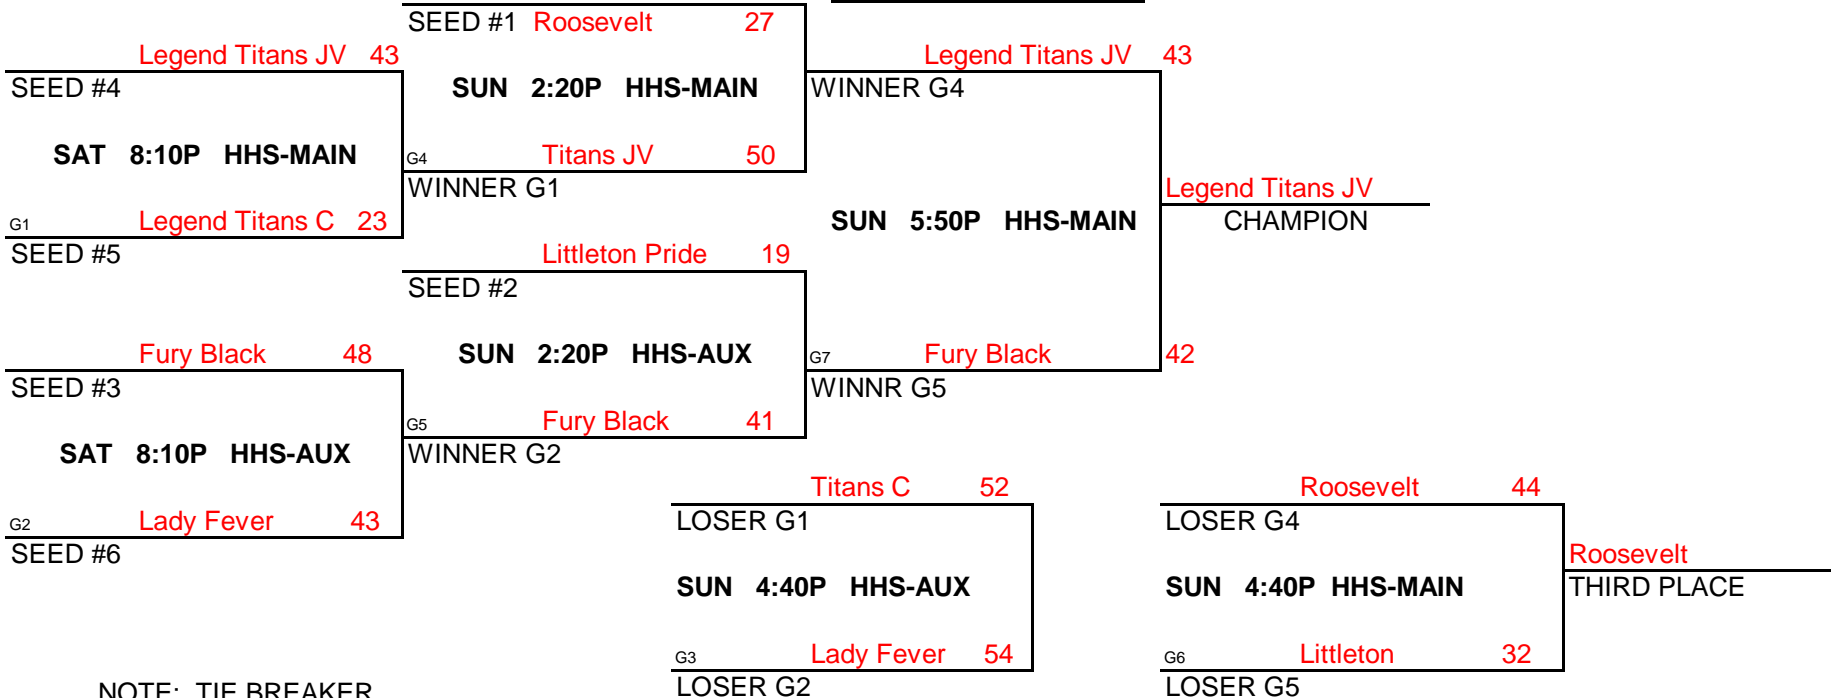

PREMIERE MAYB TOURNAMENT

9TH/10TH GRADE GIRLS DIVISION

POOL A

(1)	CO LADY FEVER
(2)	LEGEND TITANS JV
(3)	ROOSEVELT JV

WINS	LOSSES
	11
1	1
11	

POOL B

(1)	LITTLETON PRIDE BBALL
(2)	CEN. FURY BLACK
(3)	LEGEND TITANS C

WINS	LOSSES
11	
1	1
	11

POOL PLAY ROUND 1

	VS		DAY	TIME	LOCATION
A-1	VS	A-2	FRI	6:40P	HHS-AUX
A-1	VS	A-3	FRI	9:00P	HHS-MAIN
A-2	VS	A-3	SAT	3:30P	HHS-AUX

	VS		DAY	TIME	LOCATION
B-1	VS	B-2	FRI	6:40P	HHS-MAIN
B-1	VS	B-3	SAT	1:10P	HHS-AUX
B-2	VS	B-3	SAT	3:30	HHS-MAIN

SEEDING ROUND

Roosevelt	VS	Littleton Pride	SAT	7:00P	HHS	35-29	Winner gets 1st seed, Loser gets 2nd seed
Legend Titans JV	VS	Fury Black	SAT	7:00P	HHS	29-34	Winner gets 3rd seed, Loser gets 4th seed
Lady Fever	VS	Legend Titans C	SAT	5:50P	HHS	37-38	Winner gets 5th seed, Loser gets 6th seed

CHAMPIONSHIP ROUND

NOTE: TIE BREAKER
1 - HEAD TO HEAD
2 - POINT SPREAD (MAX. 15 POINTS)
3 - DEF. POINTS ALLOWED