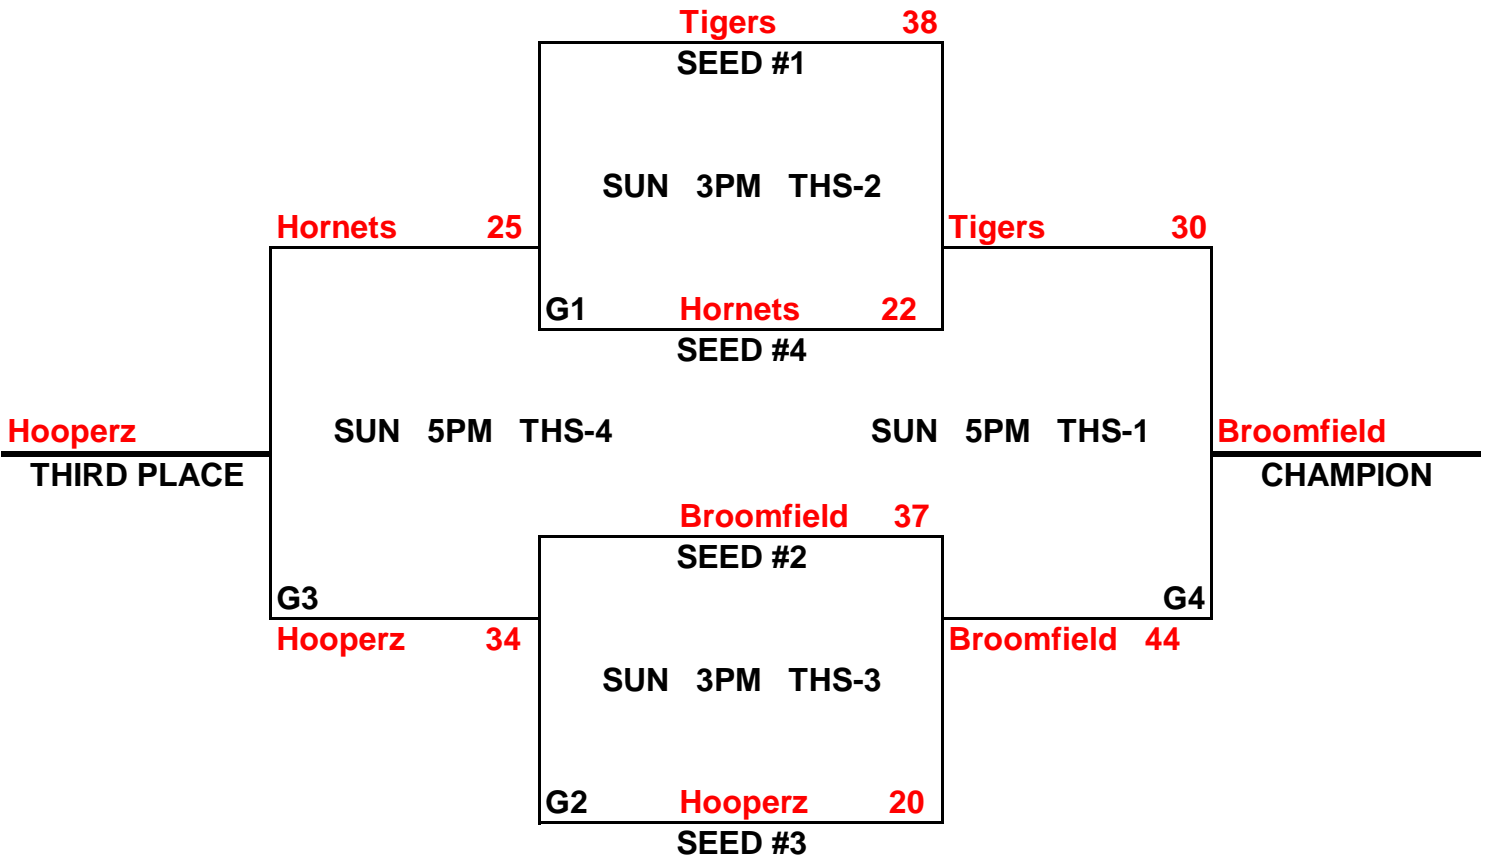

PREMIERE MAYB TOURNAMENT

8TH/9TH GRADE GIRLS DIVISION

(1)	BROOMFIELD STARS
(2)	CO HORNETS
(3)	LADY DENVER HOOPERZ
(4)	CANYON CITY TIGERS

<u>WINS</u>	<u>LOSSES</u>
11	1
1	111
111	11

SCHEDULE

1	VS	2	FRI	8PM	THS-3	60-16
3	VS	4	FRI	8PM	THS-4	28-34
1	VS	3	SAT	7PM	THS-1	36-32
2	VS	4	SAT	7PM	THS-2	13-31
1	VS	4	SAT	9PM	THS-4	34-46
2	VS	3	SAT	9PM	THS-3	32-48

CHAMPIONSHIP ROUND

NOTE: TIE BREAKER

1 - HEAD TO HEAD

2 - POINT SPREAD (MAX. 15 POINTS)

3 - DEF. POINTS ALLOWED