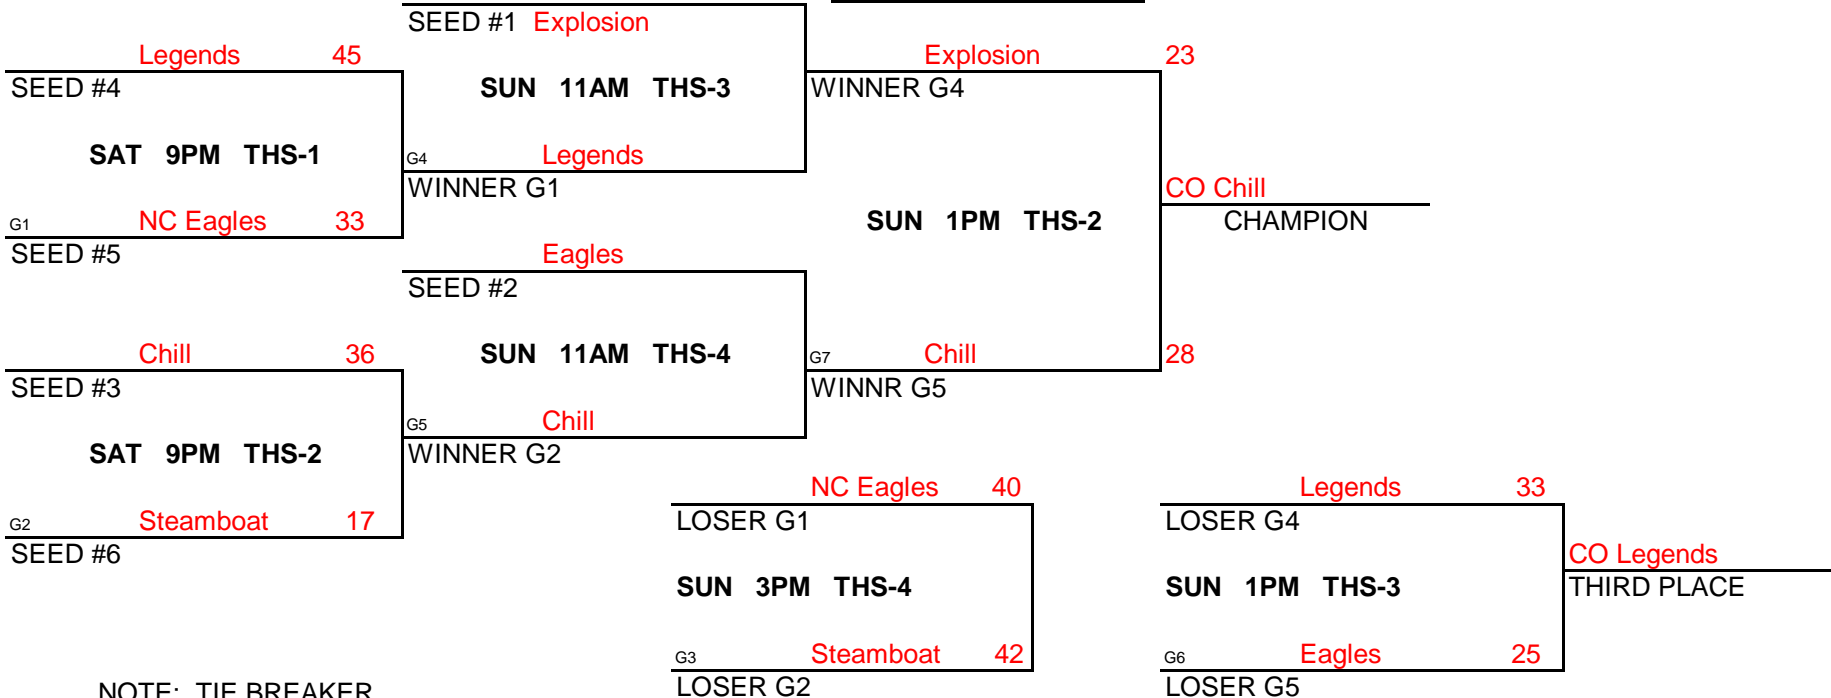

PREMIERE MAYB TOURNAMENT

8TH GRADE BOYS DIVISION

POOL A

(1)	EXPLOSION
(2)	NORTH. CO EAGLES
(3)	CO LEGENDS

WINS	LOSSES
11	
	11
1	1

POOL B

(1)	CO EAGLES
(2)	CO CHILL
(3)	STEAMBOAT SPRGS

WINS	LOSSES
11	
1	1
	11

POOL PLAY ROUND 1

	VS		<u>DAY</u>	<u>TIME</u>	<u>LOCATION</u>
A-1	VS	A-2	FRI	5PM	THS-4
A-1	VS	A-3	FRI	7PM	THS-3
A-2	VS	A-3	SAT	5PM	THS-2

	VS		<u>DAY</u>	<u>TIME</u>	<u>LOCATION</u>
B-1	VS	Hornets	FRI	5PM	THS-3-Exhibition
B-1	VS	B-3	SAT	3PM	THS-1
B-2	VS	B-3	SAT	5PM	THS-4

SEEDING ROUND

Explosion	VS	Eagles	SAT	8PM	THS-2	52-19	Winner gets 1st seed, Loser gets 2nd seed
Legends	VS	Chill	SAT	7PM	THS-3	21-34	Winner gets 3rd seed, Loser gets 4th seed
NC Eagles	VS	Steamboat	SAT	7PM	THS-4	44-30	Winner gets 5th seed, Loser gets 6th seed

CHAMPIONSHIP ROUND

NOTE: TIE BREAKER
1 - HEAD TO HEAD
2 - POINT SPREAD (MAX. 15 POINTS)
3 - DEF. POINTS ALLOWED