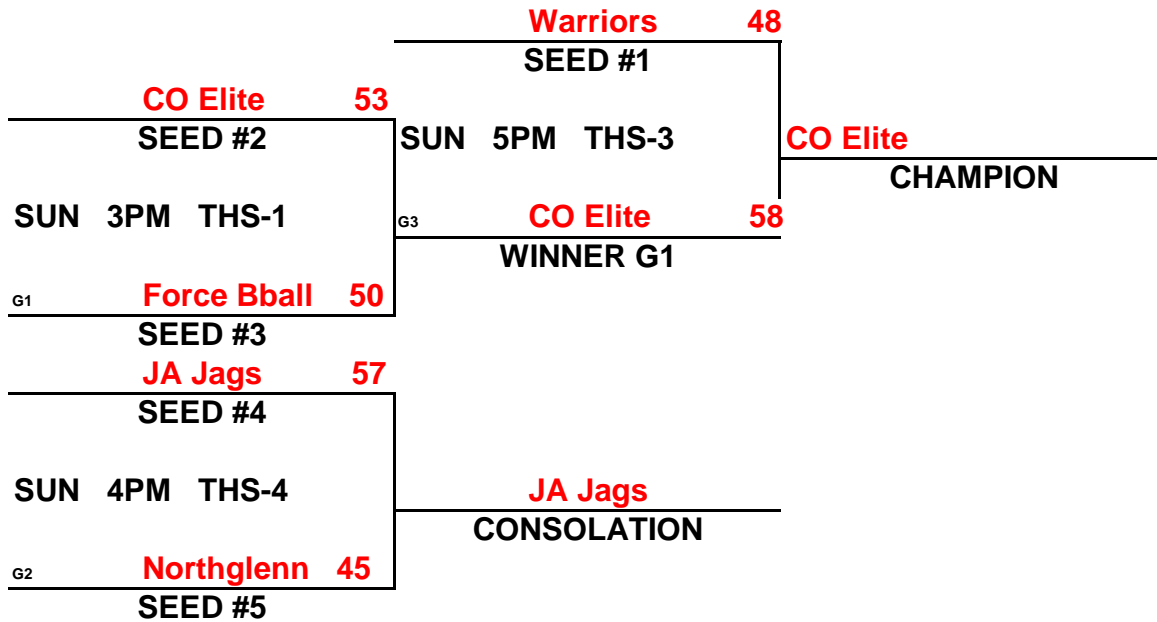

PREMIERE MAYB TOURNAMENT

9TH/10TH GRADE BOYS DIVISION

(1)	JA JAGS
(2)	NORTHGLENN
(3)	FORCE BBALL CLUB
(4)	CO WARRIORS
(5)	CO ELITE

WINS	LOSSES
11	11
11	1111
11	11
111	1
111	1

SCHEDULE

1	VS	2	FRI	6PM	THS-1
3	VS	4	FRI	7PM	THS-1
1	VS	5	FRI	8PM	THS-2
2	VS	3	FRI	9PM	THS4
4	VS	5	SAT	9AM	THS-2
1	VS	3	SAT	10AM	THS-3
2	VS	4	SAT	10AM	THS-1
3	VS	5	SAT	12PM	THS-3
1	VS	4	SAT	1PM	THS-4
2	VS	5	SUN	1PM	THS-4

CHAMPIONSHIP ROUND

NOTE: TIE BREAKER
1 - HEAD TO HEAD
2 - POINT SPREAD (MAX. 15 POINTS)
3 - DEF. POINTS ALLOWED