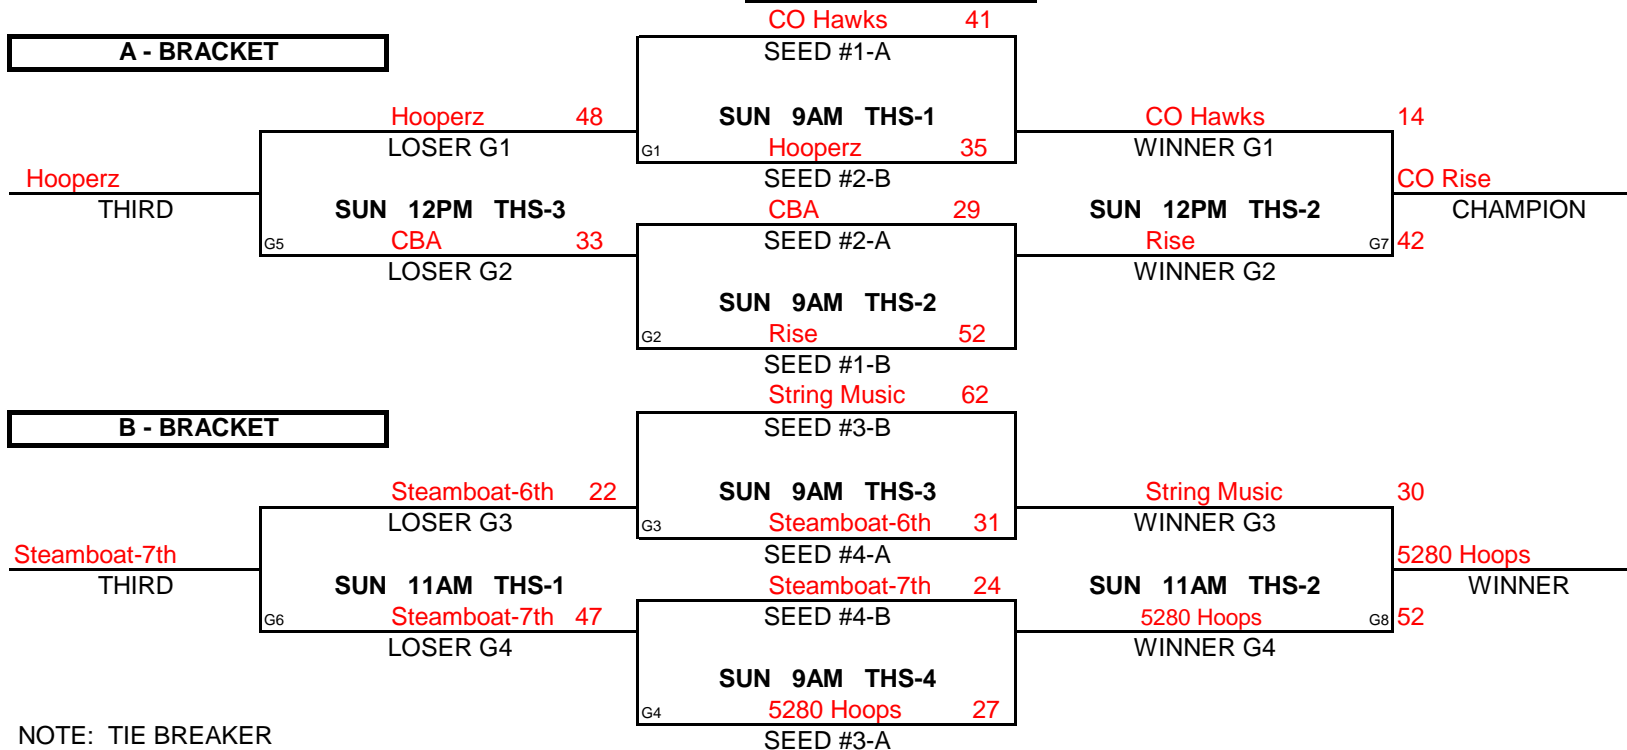

PREMIERE MAYB TOURNAMENT

6TH/7TH GRADE BOYS DIVISION

POOL A		WINS	LOSSES
(1)	CO HAWKS-HOLMES	111	
(2)	SHINING STARS BLACK	11	1
(3)	5280 HOOPS BLUE	1	11
(4)	STEAMBOAT SPRGS-6TH		111

POOL B		WINS	LOSSES
(1)	STRING MUSIC	1	11
(2)	DENVER HOOPERZ	11	1
(3)	CO RISE	111	
(4)	STEAMBOAT SPRGS-7TH		111

POOL PLAY ROUND

A-1	VS	A-2	FRI	6PM	THS-4	B-1	VS	B-2	FRI	8PM	THS-1
A-3	VS	A-4	SAT	3PM	THS-2	B-3	VS	B-4	SAT	3PM	THS-3
A-2	VS	A-3	SAT	4PM	THS-1	B-2	VS	B-3	SAT	5PM	THS-3
A-1	VS	A-4	SAT	5PM	THS-1	B-1	VS	B-4	SAT	6PM	THS-2
A-1	VS	A-3	SAT	6PM	THS-3	B-1	VS	B-3	SAT	8PM	THS-1
A-2	VS	A-4	SAT	8PM	THS-3	B-2	VS	B-4	SAT	8PM	THS-4

CHAMPIONSHIP ROUND

NOTE: TIE BREAKER

1 - HEAD TO HEAD

2 - POINT SPREAD (MAX. 15 POINTS)

3 - DEF. POINTS ALLOWED