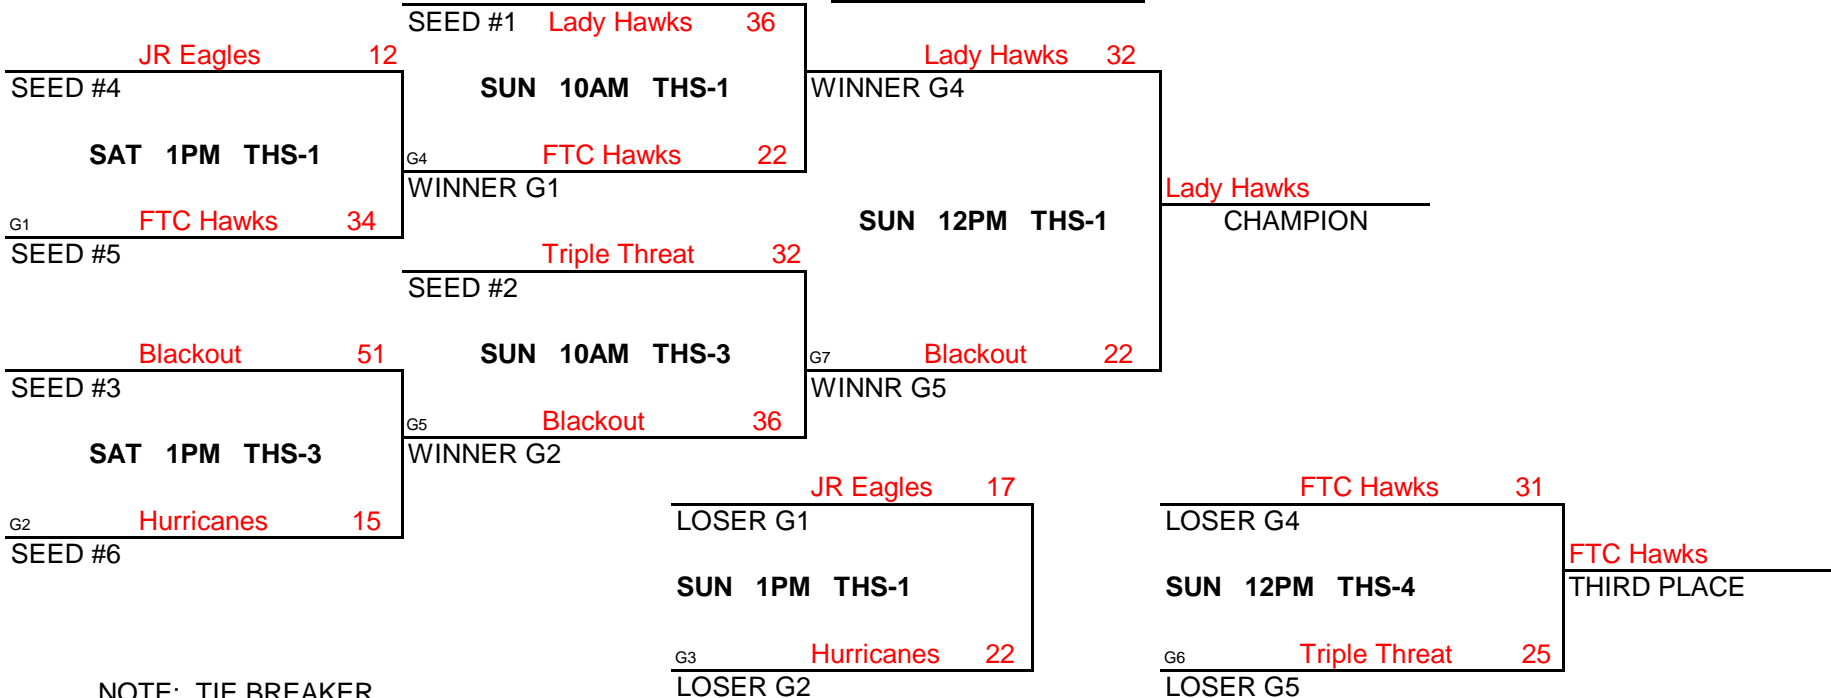

PREMIERE MAYB TOURNAMENT

6TH/7TH GRADE GIRLS DIVISION

POOL A

- (1) CO LADY HAWKS
- (2) TEAM BLACKOUT
- (3) FT COLLINS HAWKS

WINS	LOSSES
11	
1	1
	11

POOL B

- (1) TRIPLE THREAT
- (2) JR EAGLES
- (3) FRUITA HURRICANES

WINS	LOSSES
11	
1	1
	11

POOL PLAY ROUND 1

	<u>VS</u>		<u>DAY</u>	<u>TIME</u>	<u>LOCATION</u>
A-1	VS	A-2	FRI	5PM	THS-1
A-1	VS	A-3	FRI	7PM	THS-2
A-2	VS	A-3	SAT	9AM	THS-3

	<u>VS</u>		<u>DAY</u>	<u>TIME</u>	<u>LOCATION</u>
B-1	VS	B-2	FRI	5PM	THS-2
B-1	VS	B-3	FRI	7PM	THS-4
B-2	VS	B-3	SAT	9AM	THS-1

SEEDING ROUND

Lady Hawks	VS	Triple Threat	SAT	11AM	THS-1	26-24	Winner gets 1st seed, Loser gets 2nd seed
Blackout	VS	Jr Eagles	SAT	11AM	THS-2	57-17	Winner gets 3rd seed, Loser gets 4th seed
FTC Hawks	VS	Hurricanes	SAT	11AM	THS-4	35-21	Winner gets 5th seed, Loser gets 6th seed

CHAMPIONSHIP ROUND

NOTE: TIE BREAKER
1 - HEAD TO HEAD
2 - POINT SPREAD (MAX. 15 POINTS)
3 - DEF. POINTS ALLOWED