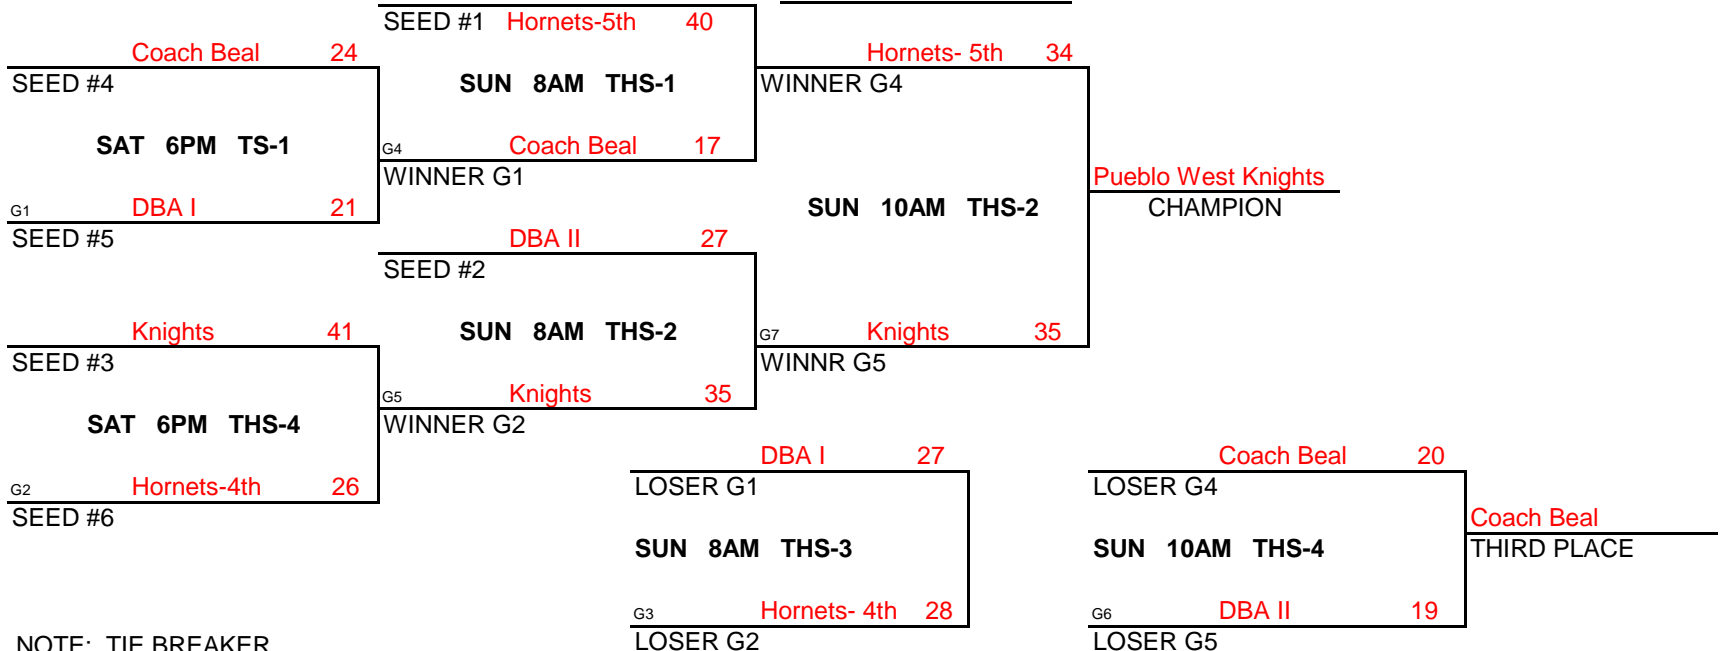

PREMIERE MAYB TOURNAMENT

4TH/5TH GRADE BOYS DIVISION

POOL A

(1)	CO HORNETS-5TH
(2)	DENVER BBALL ACADEMY I
(3)	PUEBLO WEST KNIGHTS

WINS	LOSSES
11	
	11
1	1

POOL B

(1)	CO COACH BEAL
(2)	CO HORNETS-4TH
(3)	DENVER BBALL ACADEMY II

WINS	LOSSES
1	1
	11
11	

POOL PLAY ROUND 1

	VS		DAY	TIME	LOCATION
A-1		A-2	FRI	6PM	THS-2
A-1		A-3	SAT	10AM	THS-4
A-2		A-3	SAT	1PM	THS-2

	VS		DAY	TIME	LOCATION
B-1		B-2	FRI	6PM	THS-3
B-1		B-3	SAT	12PM	THS-2
B-2		B-3	SAT	3PM	THS-4

SEEDING ROUND

Hornets-5th	VS	DBA II	SAT	4PM	THS-2	53-32	Winner gets 1st seed, Loser gets 2nd seed
Knights	VS	Coach Beal	SAT	4PM	THS-3	33-23	Winner gets 3rd seed, Loser gets 4th seed
DBA I	VS	Hornets-4th	SAT	4PM	THS-4	29-25	Winner gets 5th seed, Loser gets 6th seed

CHAMPIONSHIP ROUND

NOTE: TIE BREAKER

1 - HEAD TO HEAD

2 - POINT SPREAD (MAX. 15 POINTS)

3 - DEF. POINTS ALLOWED