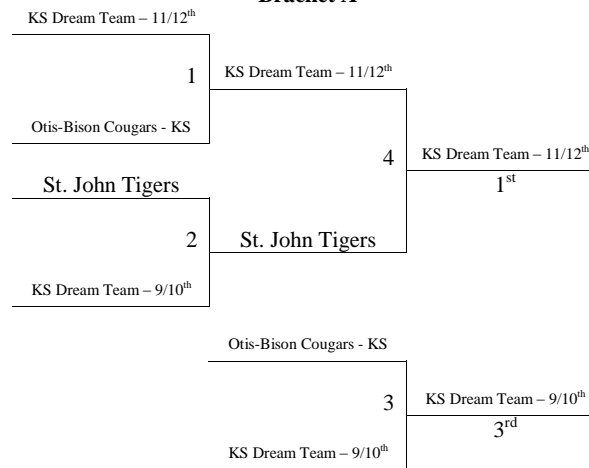

Great Bend, KS
July 1-3, 2011
High School Girls

Pool A	W	L	Pool B	W	L
1. KS Dream Team – 11/12th	III		5. Otis-Bison Cougars – KS	I	II
2. Beloit St. John's / Tipton	I	II	6. Oakley 1	I	II
3. Oakley 2		III	7. KS Dream Team – 9/10th	III	
4. St. John Tigers	II	I	8. CO Vipers	I	II

Top 2 teams in each pool to bracket A, others to bracket B.

Tie Breaker – 2 way tie = Head to Head

3 way tie = Coin Flip

Saturday	Court 1	Court 2	Court 3
9:00	-	-	-
10:05	1-2	3-4	-
11:10	-	-	-
12:15	-	-	-
1:20	-	-	-
2:25	1-3	2-4	-
3:30	5-6	7-8	-
4:35	-	-	-
5:40	-	-	-
6:45	5-7	6-8	-
7:50	1-4	2-3	-
8:55	5-8	6-7	-
Sunday	Court 1	Court 2	Court 3
8:00	-	-	-
9:05	-	-	-
10:10	-	-	-
11:15	-	-	-
12:20	-	-	-
1:25	G1	G2	G5
2:30	-	-	G6
3:35	G3	-	-
4:40	G4	-	-
5:45	G8	G7	-

Bracket A