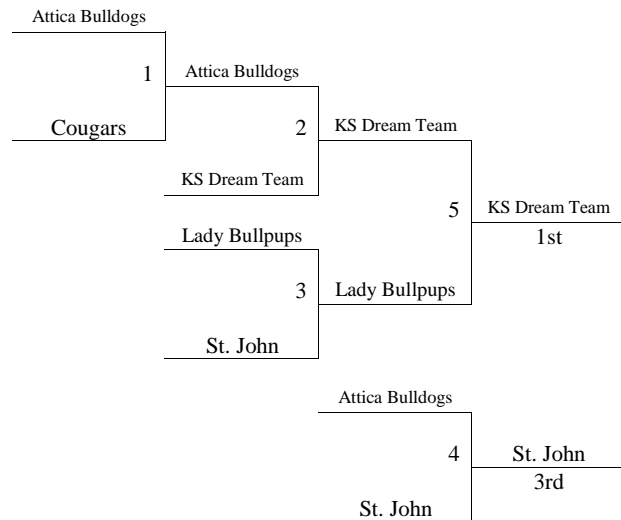

Great Bend, KS
July 1-3, 2011
3rd/4th Grade Girls

Pool A	W	L
1. KS Dream Team	III	
2. Attica Bulldogs	I	III
3. Cougars		III
4. McPherson Lady Bullpups	II	I
5. St. John	II	I

All teams to Bracket
Tie Breaker – 2 way tie = Head to Head
3 way tie = Coin Flip

Saturday	Court 2	Court 3	Court 4
9:00	-	-	-
10:05	-	-	-
11:10	-	1-2	3-4
12:15	-	-	-
1:20	-	1-5	2-4
2:25	-	-	-
3:30	-	1-4	3-5
4:35	-	-	-
5:40	-	2-5	1-3
6:45	-	-	-
7:50	-	2-3	4-5
8:55	-	-	-
Sunday	Court 2	Court 3	Court 4
8:00	-	-	-
9:05	-	-	-
10:10	-	G1	-
11:15	-	-	-
12:20	G2	G3	-
1:25	-	-	-
2:30	-	-	-
3:35	G4	G5	-
4:40	-	-	-
5:45	-	-	-

Great Bend High School (Court 1)
Great Bend Sports Center (Courts 2-3)
Great Bend Middle School (Court 4)

2027 Morton, Great Bend, KS
Next to High School
1919 Harrison, Great Bend, KS