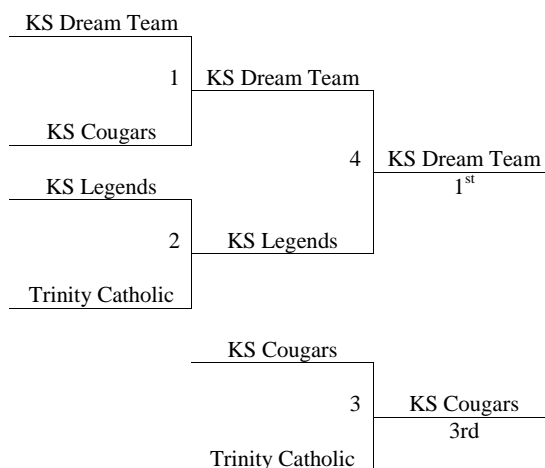

Pool A	W	L
1. KS Legends	II	I
2. KS Dream Team	III	
3. KS Cougars		III
4. Trinity Catholic	I	II

All teams to Bracket
Tie Breaker – 2 way tie = Head to Head
3 way tie = Coin Flip

Saturday	Court 1	Court 2	Court 3	Court 4
9:00	-	-	-	1-3
10:05	-	-	-	2-4
11:10	-	-	-	-
12:15	-	-	1-2	3-4
1:20	-	-	-	-
2:25	-	-	1-4	2-3
3:30	-	-	-	-
4:35	-	-	-	-
5:40	-	-	-	-
6:45	-	-	-	-
7:50	-	-	-	-
8:55	-	-	-	-
Sunday	Court 1	Court 2	Court 3	Court 4
8:00	-	-	-	-
9:05	-	-	-	-
10:10	-	-	-	-
11:15	-	-	-	-
12:20	-	-	-	-
1:25	-	-	-	-
2:30	G1	G2	-	-
3:35	-	-	-	-
4:40	-	G4	G3	-
5:45	-	-	Open	-