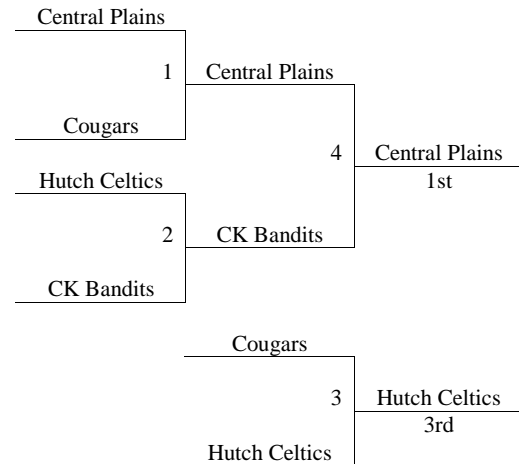

Great Bend, KS
July 1-3, 2011
7th/8th Grade Boys

Pool A	W	L
1. Central Plains	III	
2. CK Bandits	I	II
3. Cougars		III
4. Hutch Celtics	II	I

All teams to Bracket
Tie Breaker – 2 way tie = Head to Head
3 way tie = Coin Flip

Saturday	Court 1	Court 2	Court 3	Court 4
9:00	-	-	-	-
10:05	-	-	-	-
11:10	-	-	-	-
12:15	-	-	-	-
1:20	1-2	3-4	-	-
2:25	-	-	-	-
3:30	-	-	-	-
4:35	-	-	1-3	2-4
5:40	-	-	-	-
6:45	-	-	1-4	2-3
7:50	-	-	-	-
8:55	-	-	-	-
Sunday	Court 1	Court 2	Court 3	Court 4
8:00	-	G1	G2	-
9:05	-	-	-	-
10:10	G4	G3	-	-
11:15	-	-	-	-
12:20	-	-	-	-
1:25	-	-	-	-
2:30	-	-	-	-
3:35	-	-	-	-
4:40	-	-	-	-
5:45	-	-	-	-

Great Bend High School (Court 1)
Great Bend Sports Center (Courts 2-3)
Great Bend Middle School (Court 4)

2027 Morton, Great Bend, KS
Next to High School
1919 Harrison, Great Bend, KS