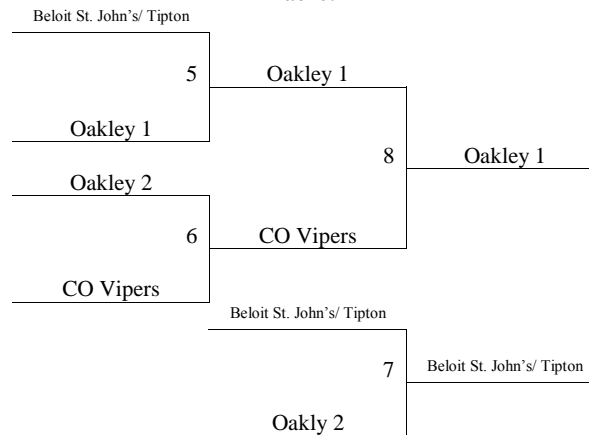

Bracket B

Great Bend High School (Court 1)
Great Bend Sports Center (Courts 2-3)
Great Bend Middle School (Court 4)

2027 Morton, Great Bend, KS
Next to High School
1919 Harrison, Great Bend, KS