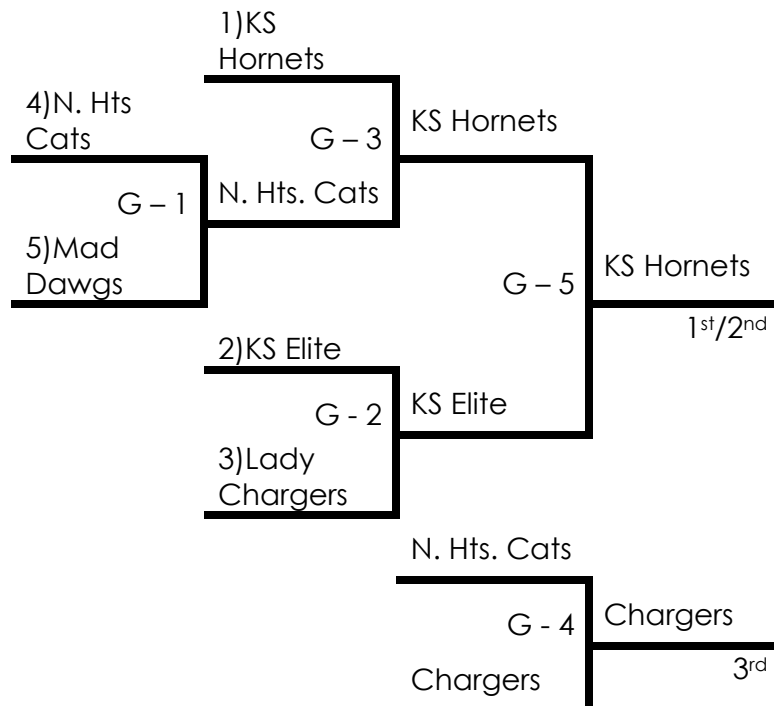

Emporia MAYB
July 2nd and 3rd
11th – 12th Girls

All Games played at Hartford High School, Hartford KS
Round Robin Play -- Bracket

** GAME 5 TOURNAMENT BRACKET REVISED **

		Won	Lost	13 pt +/-
1.	Mad Dawgs	0	5	5th
2.	KS Hornets - Black	6	0	1st
3.	KS Elite - Red	4	2	2nd
4.	Lady Chargers	3	3	3rd
5.	Northern Hts. Lady Cats	2	4	4th

Saturday, July 2		
	Varsity	JV
9:00	4 - 5	X
10:00	1 - 3	X
11:00	2 - 4	X
12:00	1 - 5	X
1:00	2 - 3	X
2:00	X	1 - 4
3:00	X	5 - 3
4:00	X	1 - 2
5:00	X	3 - 4
6:00	X	2 - 5

1. All games played at Hartford High School - Hartford, KS
  Directions: **From Emporia** - Travel east on I-35 approx. 10 miles to exit 141 (Hartford exit); Travel south on Hwy 130 approx. 5 miles. High school is first building. Park on south side of school. Use south entrance. **From Olathe** - west on I-35 to Hartford exit (141) - then south as indicated above. (Hartford exit is between Lebo and Emporia)
2. Medals - top 3 places
3. Tie-breaker; head-to-head; 13 pt +/- system
4. JV Gym located in same building as varsity gym.

Sunday, July 3		
	Varsity	JV
9:00	G - 1	X
10:00	G - 2	X
11:00	X	G - 3
12:00	G - 4	X
1:00	G - 5	X
2:00	X	NG