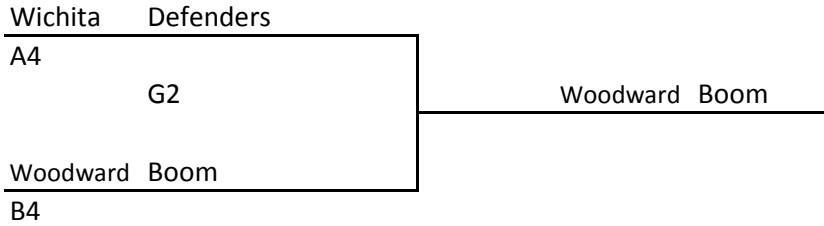

6 GIRLS

Records in pool play will determine seeding in tournament. In case of tie in pool play, formula used by MAYB will be used to break tie. Games played at Norwich High School, 209 Parkway, Norwich, KS 67118 in Eagles Nest and Eagles Landing.

- 1) Wichita Shox
- 2) Dream Team
- 3) Trinity Catholic
- 4) Metro Renegades

	<i>Saturday</i>		<i>Sunday</i>	
	<u>Nest</u>	<u>Landing</u>		<u>Landing</u>
8 a.m.	1-3	2-4	8 a.m.	
9			9	
10		1-4	10	
11		2-3	11	G1
12 p.m.			12 p.m.	G2
1			1	G3
2			2	
3:30			3	G4
4:30		1-2	4	
5:30		3-4	5	
6:30				
7:30				

6 Boys Brackets

7 GIRLS

Records in pool play will determine seeding in tournament. In case of tie in pool play, formula used by MAYB will be used to break tie. Games played at Norwich High School (Eagles Landing and Eagles Nest), 209 Parkway, Norwich, KS 67118.