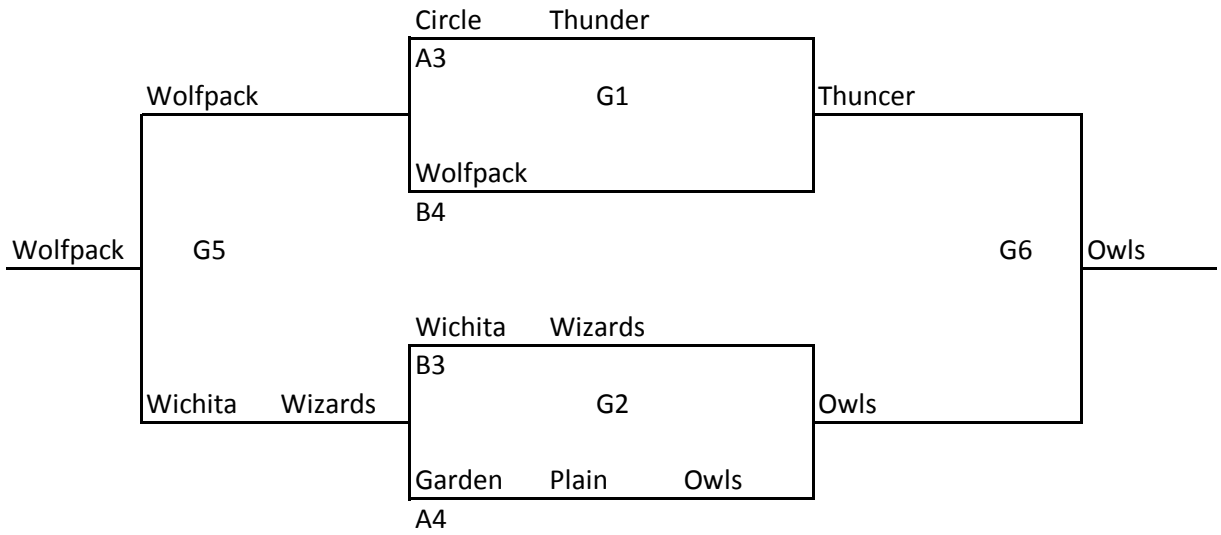

- 1) Dream Team
- 2) TMK Hoops Red
- 3) Pratt Green Thunder
- 4) Shockers
- 5) Trinity Catholic

	<i>Friday</i>		<i>Saturday</i>		<i>Sunday</i>
	<u>Landing</u>		<u>Landing</u>		<u>Landing</u> <u>Nest</u>
5 p.m.	2-3	8 a.m.		8 a.m.	
6		9	4-5	9	G2
7	1-3	10		10	
8		11		11	
9	1-2	12 p.m.	3-5	12 p.m.	G1
10		1	1-4	1	
		2	2-5	2	G3
		3:30	3-4	3	
		4:30		4	G4
		5:30		5	G5
		6:30	2-4		
		7:30	1-5		
		8:30			

7 Girls Bracket

7 Boys Brackets

Bracket A

Bracket B

8 GIRLS

Records in pool play will determine seeding in tournament. In case of tie in pool play, formula used by MAYB will be used to break tie. Games played at Cheney Middle School, 800 North Marshall, Cheney, KS 67025.

- 1) Dream Team
- 2) TMK Hoops Grey
- 3) Team Squid
- 4) Maize South Mavericks

<i>Saturday</i>		<i>Sunday</i>	
8 a.m.	2-3	8 a.m.	G1
9	1-4	9	G2
10		10	
11		11	
12 p.m.	1-2	12 p.m.	G3
1	3-4	1	G4
2		2	
3:30		3	
4:30		4	
5:30		5	
6:30	1-3		
7:30	2-4		