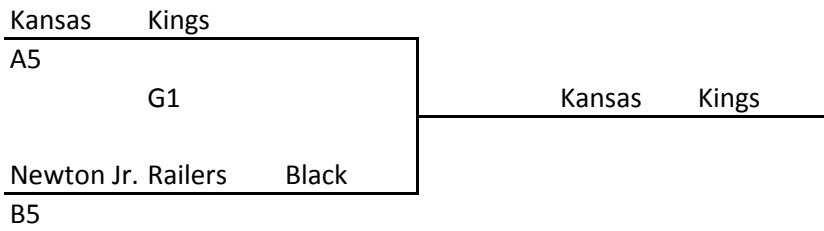

6 GIRLS

Records in pool play will determine seeding in tournament. In case of tie in pool play, formula used by MAYB will be used to break tie. Games played at Norwich High School, 209 Parkway, Norwich, KS 67118 in Eagles Nest and Eagles Landing.

- 1) Wichita Shox
- 2) Dream Team
- 3) Trinity Catholic
- 4) Metro Renegades

	<i>Saturday</i>		<i>Sunday</i>	
	<u>Nest</u>	<u>Landing</u>		<u>Landing</u>
8 a.m.	1-3	2-4	8 a.m.	
9			9	
10		1-4	10	
11		2-3	11	G1
12 p.m.			12 p.m.	G2
1			1	G3
2			2	
3:30			3	G4
4:30		1-2	4	
5:30		3-4	5	
6:30				
7:30				

6 Boys Brackets

7 GIRLS

Records in pool play will determine seeding in tournament. In case of tie in pool play, formula used by MAYB will be used to break tie. Games played at Norwich High School (Eagles Landing and Eagles Nest), 209 Parkway, Norwich, KS 67118.