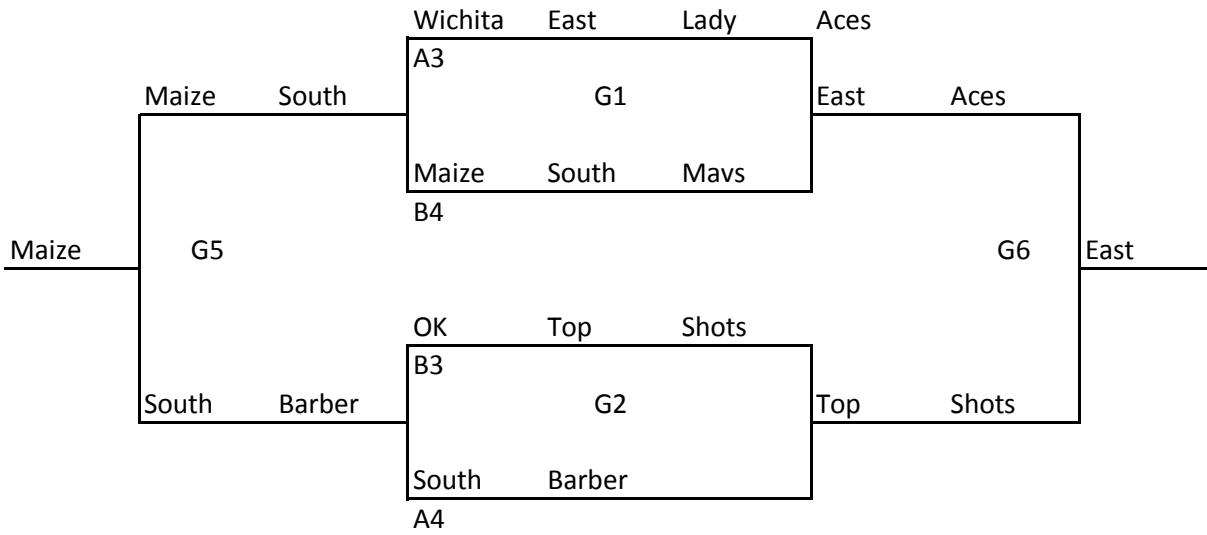

11-12 Girls Brackets

Bracket A

Bracket B