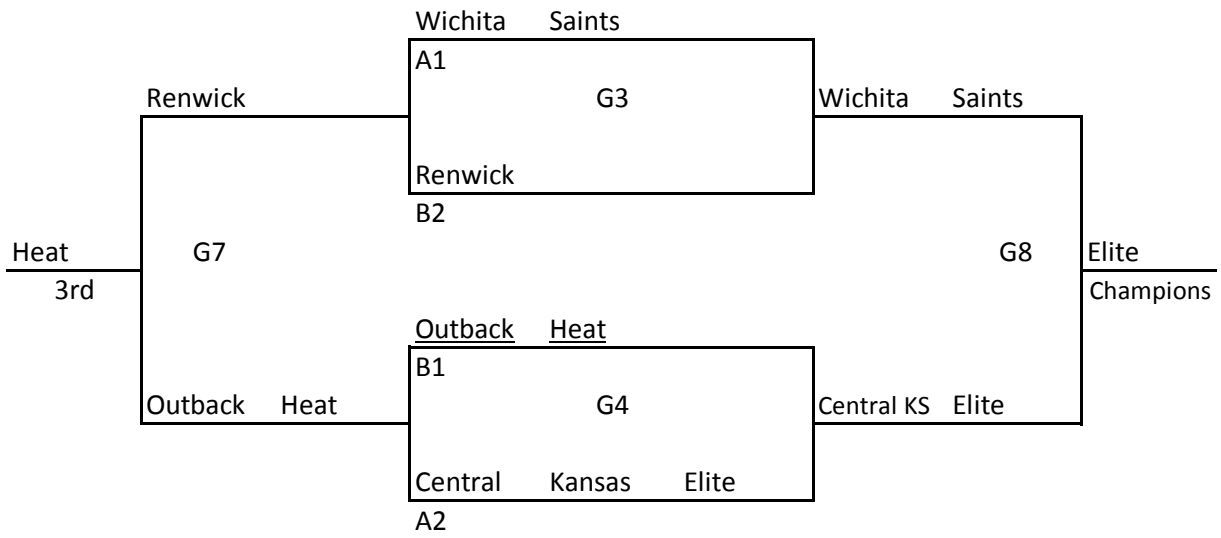

6 Boys Brackets

7 GIRLS

Records in pool play will determine seeding in tournament. In case of tie in pool play, formula used by MAYB will be used to break tie. Games played at Norwich High School (Eagles Landing and Eagles Nest), 209 Parkway, Norwich, KS 67118.

- 1) Dream Team
- 2) TMK Hoops Red
- 3) Pratt Green Thunder
- 4) Shockers
- 5) Trinity Catholic

	<i>Friday</i>		<i>Saturday</i>		<i>Sunday</i>
	<u>Landing</u>		<u>Landing</u>		<u>Landing</u> <u>Nest</u>
5 p.m.	2-3	8 a.m.		8 a.m.	
6		9	4-5	9	G2
7	1-3	10		10	
8		11		11	
9	1-2	12 p.m.	3-5	12 p.m.	G1
10		1	1-4	1	
		2	2-5	2	G3
		3:30	3-4	3	
		4:30		4	G4
		5:30		5	G5
		6:30	2-4		
		7:30	1-5		
		8:30			

7 Girls Bracket

7 Boys Brackets

Bracket A

Bracket B

8 GIRLS

Records in pool play will determine seeding in tournament. In case of tie in pool play, formula used by MAYB will be used to break tie. Games played at Cheney Middle School, 800 North Marshall, Cheney, KS 67025.

- 1) Dream Team
- 2) TMK Hoops Grey
- 3) Team Squid
- 4) Maize South Mavericks

<i>Saturday</i>		<i>Sunday</i>	
8 a.m.	2-3	8 a.m.	G1
9	1-4	9	G2
10		10	
11		11	
12 p.m.	1-2	12 p.m.	G3
1	3-4	1	G4
2		2	
3:30		3	
4:30		4	
5:30		5	
6:30	1-3		
7:30	2-4		