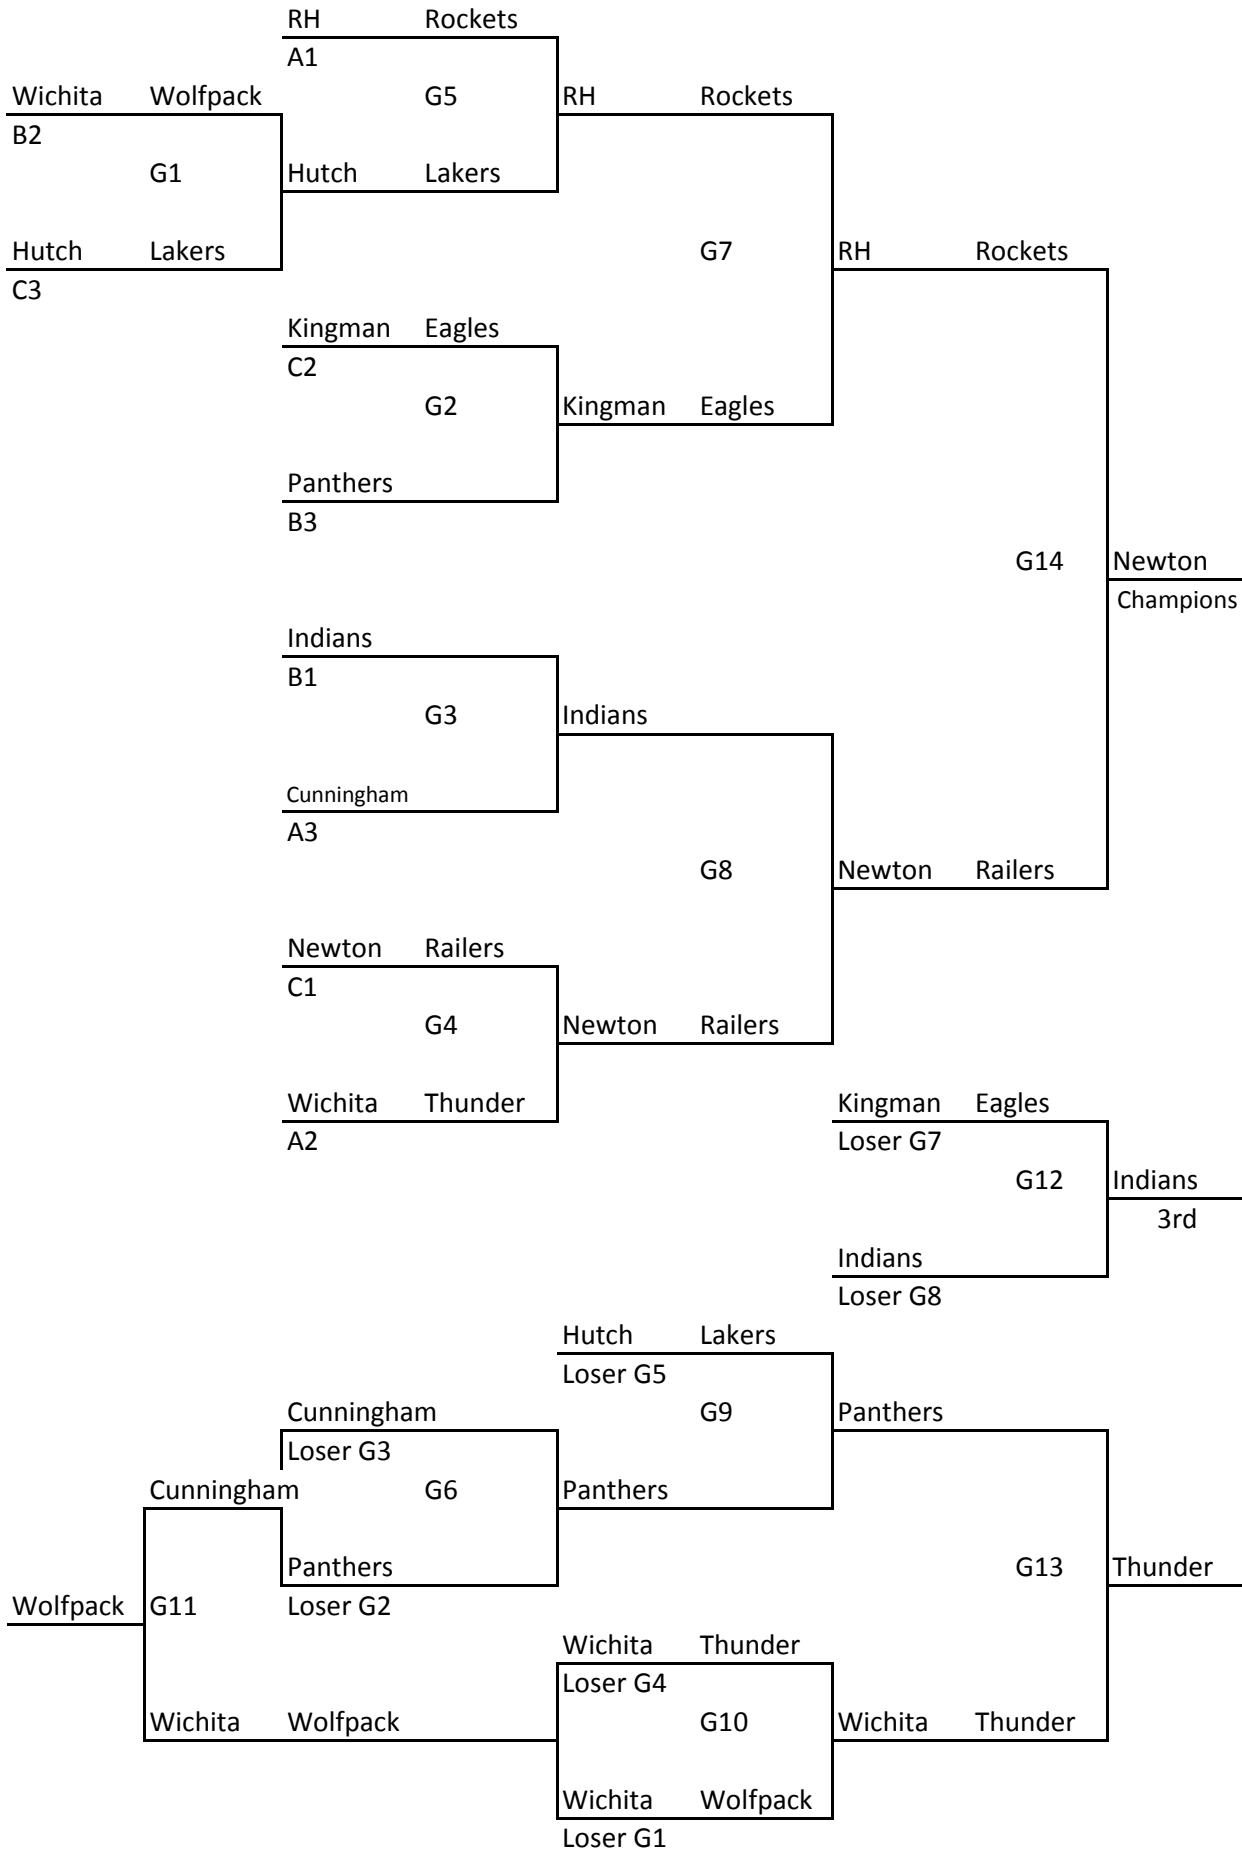

8 Boys Brackets