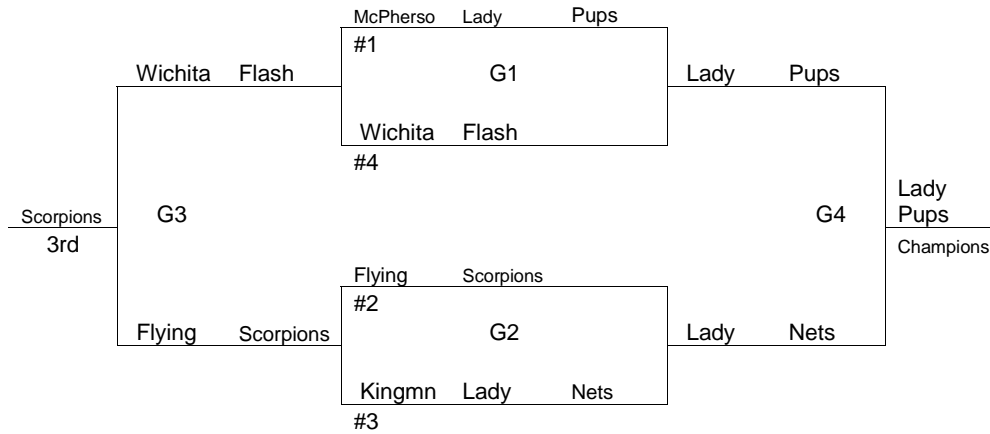

3/4 BOYS (revised 6/21)

Records in pool play will determine seeding in tournament. In case of tie in pool play, formula used by MAYB will be used to break tie. Games played at Kingman Middle School, 600 North Spruce, Kingman, KS 67068.

- 1) Kansas Eagles
- 2) Kingman Eagles
- 3) Hutch Junior Celtics
- 4) KS Thunder
- 5) Team Maximize

<i>Friday</i>		<i>Saturday</i>		<i>Sunday</i>	
5 p.m.	2-3	8 a.m.		8 a.m.	
6		9	1-5	9	
7	3-4	10		10	
8		11	1-2	11	
9	2-4	12 p.m.		12 p.m.	G1
		1	4-5	1	G2
		2		2	
		3:30		3	G3
		4:30		4	G4
		5:30		5	G5
		6:30	1-3		
		7:30	2-5		
		8:30	1-4		
		9:30	3-5		

5 GIRLS

Records in pool play will determine seeding in tournament. In case of tie in pool play, formula used by MAYB will be used to break tie. Games played at Kingman High School, 260 West Kansas Avenue, Kingman KS 67068 in Old Gymnasium.

- 1) Kingman Lady Nets
- 2) Wichita Flash
- 3) Flying Scorpions
- 4) McPherson Lady Pups

<i>Saturday</i>		<i>Sunday</i>	
8 a.m.	1-3	8 a.m.	
9	2-4	9	G1
10		10	G2
11		11	
12 p.m.	3-4	12 p.m.	
1	1-2	1	
2		2	G3
3:30		3	G4
4:30	1-4	4	
5:30	2-3	5	
6:30			
7:30			