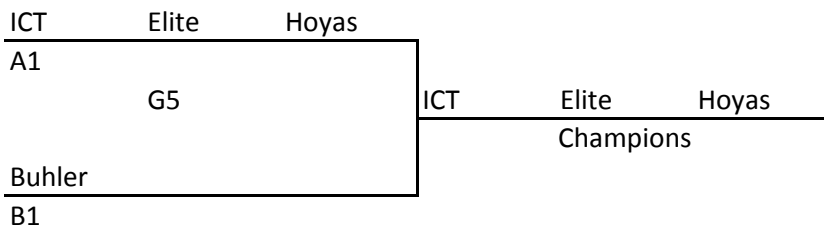

6 GIRLS

Records in pool play will determine seeding in tournament. In case of tie in pool play, formula used by MAYB will be used to break tie. Games played at Norwich High School, 209 Parkway, Norwich, KS 67118 in Eagles Nest and Eagles Landing.

- 1) Wichita Shox
- 2) Dream Team
- 3) Trinity Catholic
- 4) Metro Renegades

	<i>Saturday</i>		<i>Sunday</i>	
	<u>Nest</u>	<u>Landing</u>		<u>Landing</u>
8 a.m.	1-3	2-4	8 a.m.	
9			9	
10		1-4	10	
11		2-3	11	G1
12 p.m.			12 p.m.	G2
1			1	G3
2			2	
3:30			3	G4
4:30		1-2	4	
5:30		3-4	5	
6:30				
7:30				

6 Boys Brackets

7 GIRLS

Records in pool play will determine seeding in tournament. In case of tie in pool play, formula used by MAYB will be used to break tie. Games played at Norwich High School (Eagles Landing and Eagles Nest), 209 Parkway, Norwich, KS 67118.