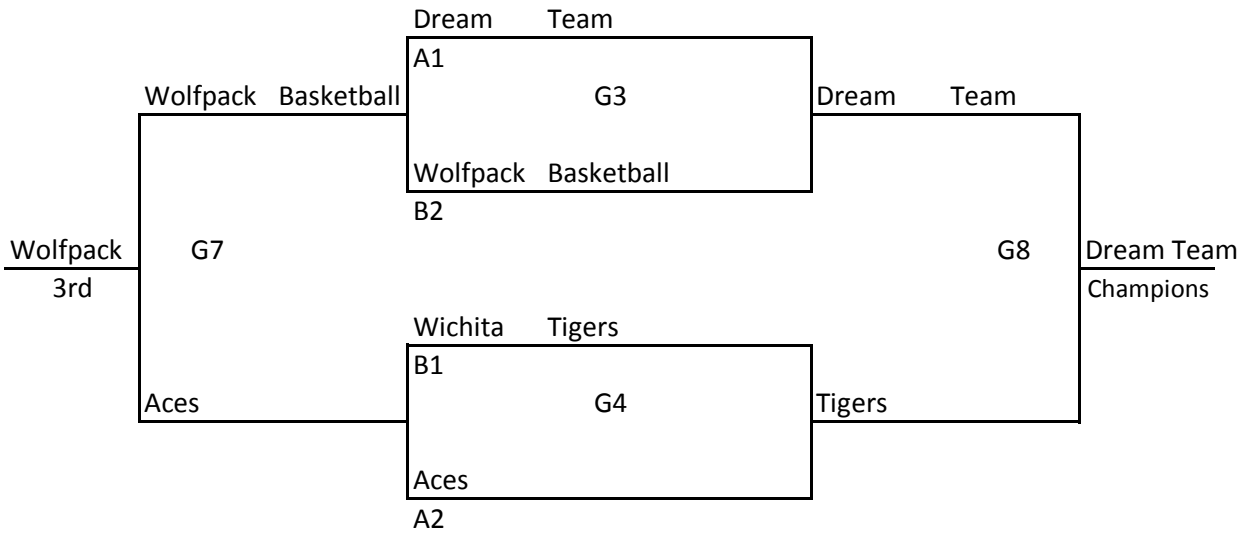

11-12 Girls Brackets

Bracket A