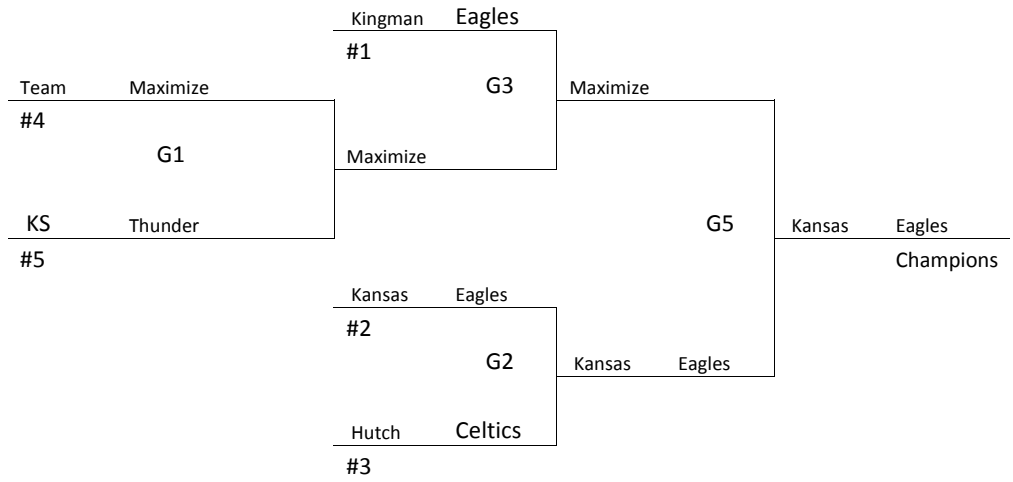

3/4 BOYS (revised 6/21)

Records in pool play will determine seeding in tournament. In case of tie in pool play, formula used by MAYB will be used to break tie. Games played at Kingman Middle School, 600 North Spruce, Kingman, KS 67068.

- 1) Kansas Eagles
- 2) Kingman Eagles
- 3) Hutch Junior Celtics
- 4) KS Thunder
- 5) Team Maximize

<i>Friday</i>		<i>Saturday</i>		<i>Sunday</i>	
5 p.m.	2-3	8 a.m.		8 a.m.	
6		9	1-5	9	
7	3-4	10		10	
8		11	1-2	11	
9	2-4	12 p.m.		12 p.m.	G1
		1	4-5	1	G2
		2		2	
		3:30		3	G3
		4:30		4	G4
		5:30		5	G5
		6:30	1-3		
		7:30	2-5		
		8:30	1-4		
		9:30	3-5		

5 GIRLS

Records in pool play will determine seeding in tournament. In case of tie in pool play, formula used by MAYB will be used to break tie. Games played at Kingman High School, 260 West Kansas Avenue, Kingman KS 67068 in Old Gymnasium.

5 BOYS

Round Robin tournament. In case of tie for 1st, 2nd or 3rd, formula used by MAYB will be used to break tie. Games played at Kingman High School (old gym), 260 West Kansas Avenue, Kingman, KS 67068.