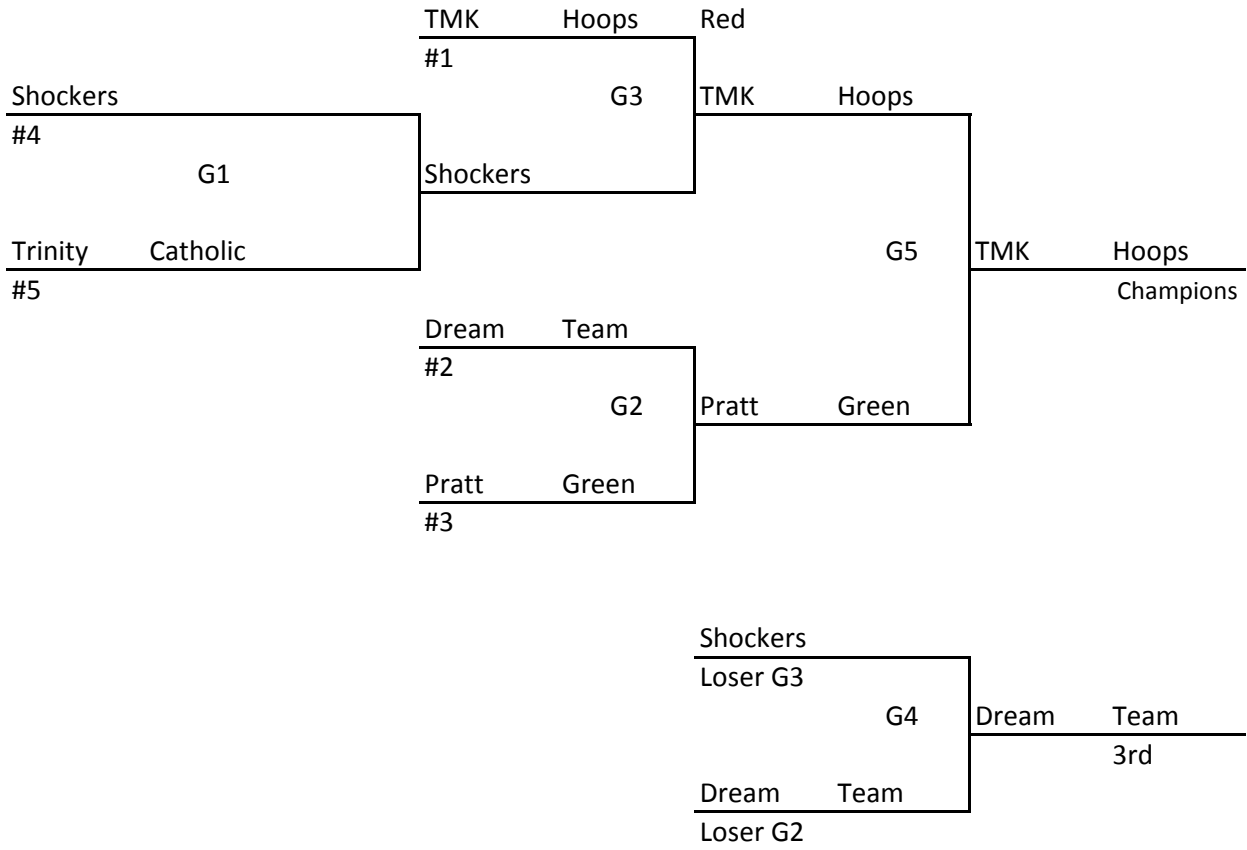

7 Girls Bracket