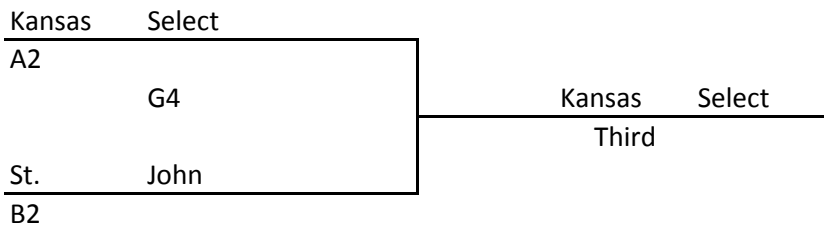

6 Boys Brackets