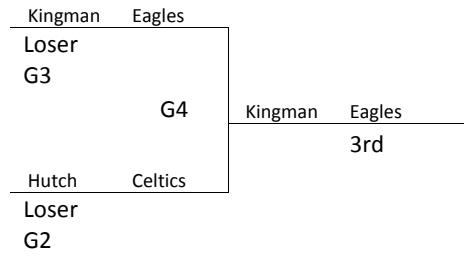

3/4 BOYS (revised 6/21)

Records in pool play will determine seeding in tournament. In case of tie in pool play, formula used by MAYB will be used to break tie. Games played at Kingman Middle School, 600 North Spruce, Kingman, KS 67068.

- 1) Kansas Eagles
- 2) Kingman Eagles
- 3) Hutch Junior Celtics
- 4) KS Thunder
- 5) Team Maximize

<i>Friday</i>		<i>Saturday</i>		<i>Sunday</i>	
5 p.m.	2-3	8 a.m.		8 a.m.	
6		9	1-5	9	
7	3-4	10		10	
8		11	1-2	11	
9	2-4	12 p.m.		12 p.m.	G1
		1	4-5	1	G2
		2		2	
		3:30		3	G3
		4:30		4	G4
		5:30		5	G5
		6:30	1-3		
		7:30	2-5		
		8:30	1-4		
		9:30	3-5		

5 GIRLS

Records in pool play will determine seeding in tournament. In case of tie in pool play, formula used by MAYB will be used to break tie. Games played at Kingman High School, 260 West Kansas Avenue, Kingman KS 67068 in Old Gymnasium.