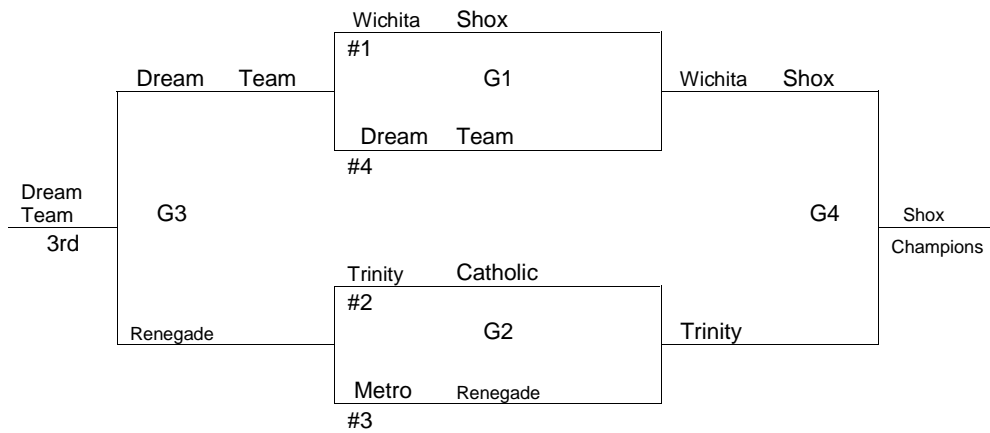

6 GIRLS

Records in pool play will determine seeding in tournament. In case of tie in pool play, formula used by MAYB will be used to break tie. Games played at Norwich High School, 209 Parkway, Norwich, KS 67118 in Eagles Nest and Eagles Landing.

1) Wichita Shox
2) Dream Team
3) Trinity Catholic
4) Metro Renegades

	<i>Saturday</i>		<i>Sunday</i>	
	<u>Nest</u>	<u>Landing</u>		<u>Landing</u>
8 a.m.	1-3	2-4	8 a.m.	
9			9	
10		1-4	10	
11		2-3	11	G1
12 p.m.			12 p.m.	G2
1			1	G3
2			2	
3:30			3	G4
4:30		1-2	4	
5:30		3-4	5	
6:30				
7:30