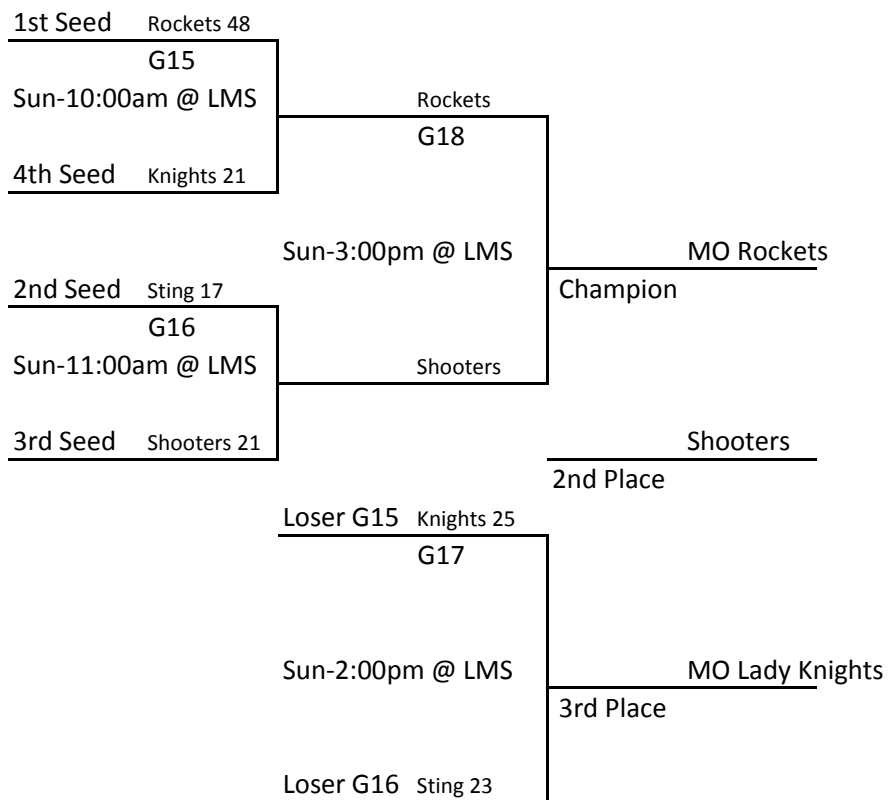

cPhase/MAYB Mid Missouri Basketball Classic - June 18-19, 2011

6 & 7th Gr Girls

	Pool E	Coach
E1	MO Rockets7	Jim Sutton
E2	Mid MO Shooters7	Steve Walton
E3	Lady Knights Blue	Kurt Schenewerk
E4	MO Lady Sting	Lydia Appleton/ Jonathan Williams

Won	Loss	Points	SEED
111			1st
1	11		3rd
	111		4th
11	1		2nd

Date	Time	Games	Location	WON	DIFF	LOST	DIFF
18-Jun	9:00am	E2 vs E3	Armory	E2 - 31	+1	E3 - 30	-1
18-Jun	12:00pm	E1 vs E2	Armory	E1 - 44	+15	E2 - 14	-15
18-Jun	1:00pm	E3 vs E4	Armory	E4 - 26	+5	E3 - 21	-5
18-Jun	3:00pm	E1 vs E4	Armory	E1 - 48	+15	E4 - 6	-15
18-Jun	6:00pm	E1 vs E3	Armory	E1 - 44	+15	E3 - 16	-15
18-Jun	6:00pm	E2 vs E4	MWS	E4 - 33	+9	E2 - 24	-9