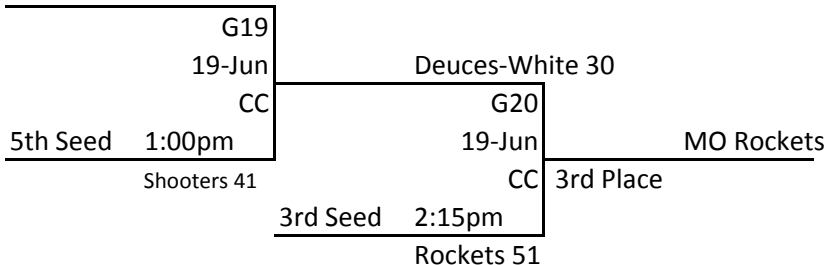

cPhase/MAYB Mid Missouri Basketball Classic - June 18-19, 2011

HS Girls

	Pool F	Coach
F1	Mid MO Shooters	Steve Walton
F2	MO Lady Lakers	Jason White
F3	Mid MO Lady Deuces Blue	Keener Tippin
F4	Mid MO Deuces White	Keener Tippin
F5	cPhase (Not Playing)	Aubrey Coleman
F6	MO Rockets	Jim Sutton

Won	Loss	Points	SEED
	111		5th
111	1		2nd
111	1		1st
11	11		4th
11	11		3rd

Date	Time	Games	Location
18-Jun	8:00am	No Game	MWS
18-Jun	8:00am	F1 vs F6	CC
18-Jun	9:15am	F2 vs F4	MWS
18-Jun	11:15am	F3 vs F6	CC
18-Jun	12:30pm	F1 vs F4	CC
18-Jun	3:45pm	F2 vs F3	CC
18-Jun	5:00pm	No Game	CC
18-Jun	8:15pm	F2 vs F6	CC
18-Jun	7:00pm	F1 vs F3	MWS
19-Jun	9:00am	F3 vs F4	CC
19-Jun	10:15am	F1 vs F2	CC
19-Jun	11:30am	F4 vs F6	CC

WON	DIFF	LOST	DIFF
F6 - 53	+15	F1 - 20	-15
F2 - 55	+15	F4 - 32	-15
F3 - 53	+14	F6 - 39	-14
F4 - 45	+15	F1 - 29	-15
F3 - 64	+5	F2 - 59	-5
F2 - 62	+15	F6 - 44	-15
F3 - 48	+15	F1 - 28	-15
F4 - 49	+15	F3 - 47	-15
F2 - 47	+15	F1 - 27	-15
F6 - 67	15	F4 - 50	-15

4th Seed Deuces-White 50