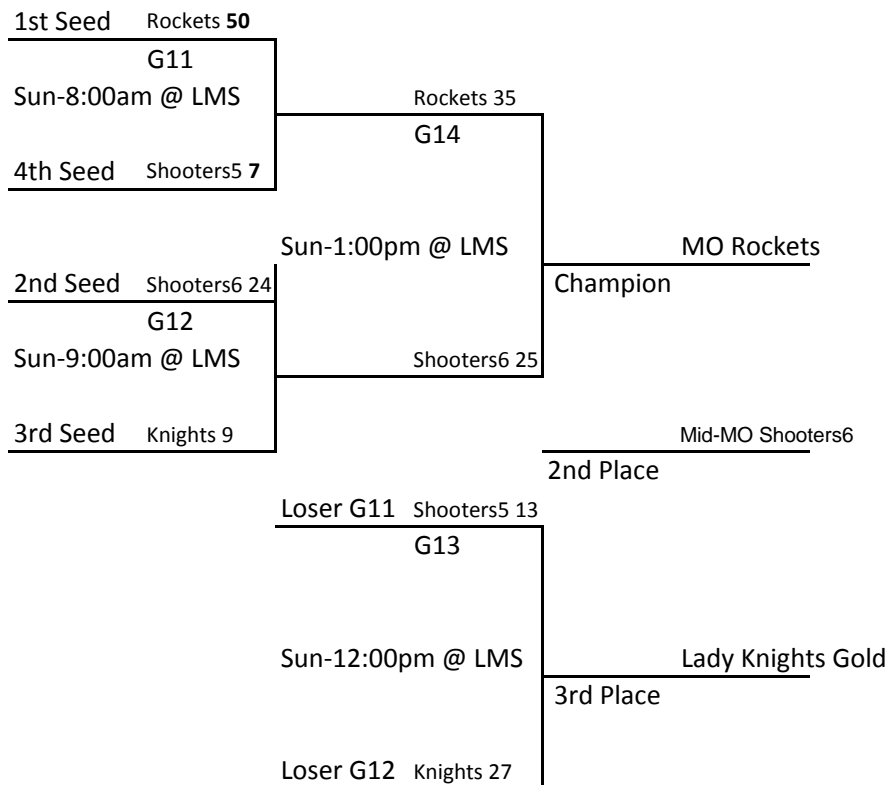

cPhase/MAYB Mid Missouri Basketball Classic - June 18-19, 2011

5th/6th Gr Girls

	Pool D	Coach
D1	Mid-MO Shooters5	Steve Walton
D2	MO Rockets	Jim Sutton
D3	Mid-MO Shooters6	Steve Walton
D4	Lady Knights Gold	Kurt Schenewerk

Won	Loss	Points	Place
	111		4th
111			1st
11	1		2nd
1	11		3rd

Date	Time	Games	Location
18-Jun	9:15am	D2 vs D4	CC
18-Jun	10:15am	D1 vs D3	CC
18-Jun	1:45pm	D1 vs D4	CC
18-Jun	2:45pm	D2 vs D3	CC
18-Jun	6:15pm	D1 vs D2	CC
18-Jun	7:15pm	D3 vs D4	CC

WON	DIFF	LOST	DIFF
D2 - 28	+15	D4 - 13	-15
D3 - 40	+15	D1 - 13	-15
D4 - 20	+12	D1 - 8	-12
D2 - 35	+15	D3 - 19	-15
D2 - 45	+15	D1 - 16	-15
D3 - 25	+13	D4 - 13	-13