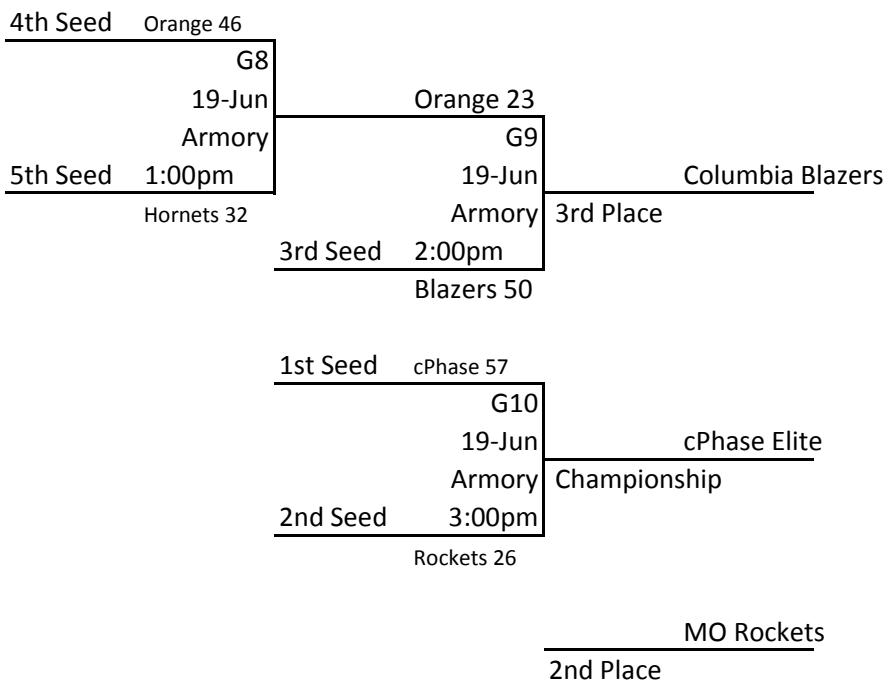

cPhase/MAYB Mid Missouri Basketball Classic - June 18-19 - 2011

8th Gr Boys

	Pool C	Coach
C1	Blazers - MO	3 Matt Waterman
C2	MO Rockets	2 Jim Sutton
C3	Orange	2 Boddle
C4	MO Hornets	2 Mike Alberternst
C5	cPhase Elite	3 Jim Whitt

Won	Loss	Points	Seed
11	11		3rd
111	1		2nd
1	111		4th
	1111		5th
1111			1st

Date	TIME	Games	PLACE
18-Jun	8:00am	C1 vs C3	Armory
18-Jun	10:00am	C4 vs C5	Armory
18-Jun	11:00am	C1 vs C2	Armory
18-Jun	2:00pm	C3 vs C4	Armory
18-Jun	4:00pm	C1 vs C5	Armory
18-Jun	5:00pm	C2 vs C3	Armory
18-Jun	8:15pm	C2 vs C5	MWS
19-Jun	9:00am	C1 vs C4	Armory
19-Jun	10:00am	C3 vs C5	Armory
19-Jun	11:00am	C2 vs C4	Armory

Won	Diff	Lost	Diff
C1 - 57	+15	C3 - 26	-15
C5 - 76	+15	C4 - 17	-15
C2 - 45	+13	C1 - 32	-13
C3 - 58	+15	C4 - 34	-15
C5 - 60	15	C1 - 31	-15
C2 - 63	+15	C3 - 30	-15
C5 - 60	+15	C2 - 41	-15
C1 - 46	+15	C4 - 30	-15
C5 - 36	+15	C3 - 17	-15
C2 - 70	+15	C4 - 37	-15