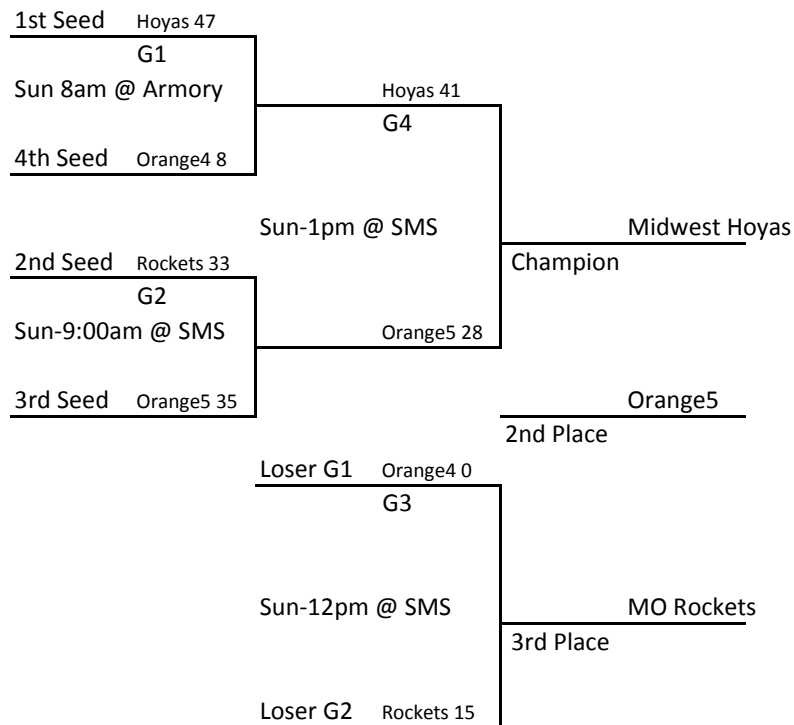

cPhase/MAYB Mid Missouri Basketball Classic - June 18-19, 2011

4th/5th Grade Boys Division

	Pool A	Coach
A1	Orangemen4	Tommy Tompson
A2	Midwest Hoyas	Chris Bernard
A3	MO Rockets	Jim Sutton
A4	Orangemen5	Tommy Tompson

Won	Loss	Points	SEED
	111		4th
111			1st
11	1		2nd
1	11		3rd

Date	Time	Games	Location
18-Jun	8:00am	A1 vs A4	SMS
18-Jun	11:00am	A1 vs A2	SMS
18-Jun	12:00pm	A3 vs A4	SMS
18-Jun	3:00pm	A1 vs A3	SMS
18-Jun	4:00pm	A2 vs A4	SMS
18-Jun	7:00pm	A2 vs A3	SMS

WON	DIFF	LOST	DIFF
A4 - 62	+15	A1 - 24	-15
A2 - 57	+15	A1 - 9	-15
A3 - 42	+7	A4 - 35	-7
A3 - 35	+15	A1 - 15	-15
A2 - 45	+15	A4 - 24	-57
A2 - 58	+15	A3 - 28	-57