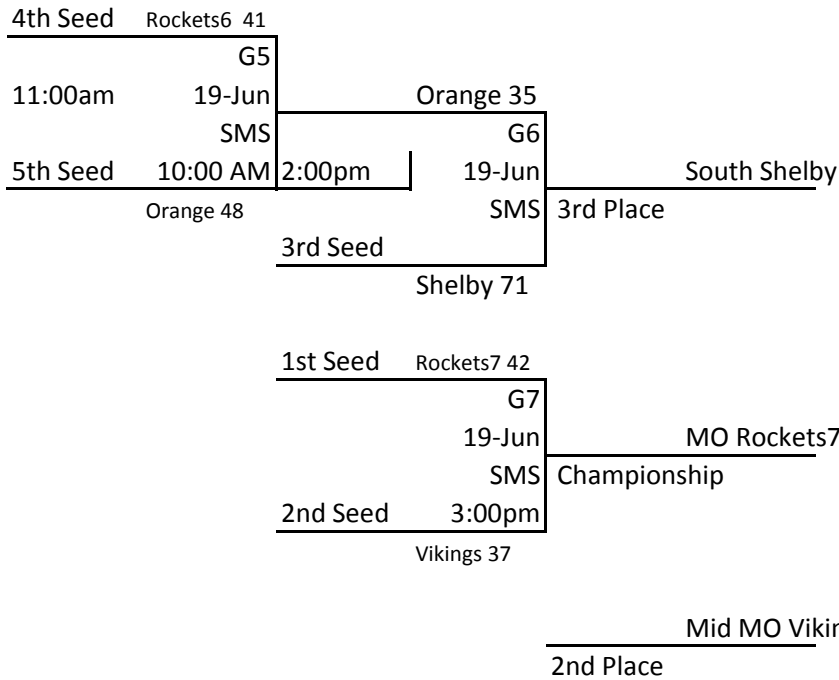

cPhase/MAYB Mid Missouri Basketball Classic - June 18-19 - 2011

6&7 Gr Boys

Pool B

B1	MO Rockets6
B2	Orange6
B3	MO Rockets7
B4	Mid MO Vikings
B5	South Shelby

Coach

Jim Sutton
Jeff Samuals
Jim Sutton
Mark Holman
Rick Roberts

Won	Loss	Points	Seed
1	111		4th
	1111		5th
1111			1st
111	1		2nd
11	11		3rd

Date	TIME	Games	PLACE
18-Jun	9:00am	B2 vs B4	SMS
18-Jun	10:00am	B3 vs B5	SMS
18-Jun	1:00pm	B2 vs B5	SMS
18-Jun	2:00PM	B1 vs B3	SMS
18-Jun	5:00PM	B1 vs B2	SMS
18-Jun	6:00PM	B4 vs B5	SMS
18-Jun	8:00PM	B1 vs B4	SMS
19-Jun	8:00am	B1 vs B5	CC
19-Jun	8:00am	B2 vs B3	SMS
19-Jun	10:00am	B3 vs B4	SMS

Won	Diff	Lost	Diff
B4 - 51	+14	B2 - 37	-14
B3 - 35	+3	B5 - 32	-3
B5 - 49	+15	B2 - 26	-15
B3 - 64	+15	B1 - 23	-15
B1 - 42	+9	B2 - 33	-9
B4 - 42	1	B5 - 41	-1
B4 - 51	+15	B1 - 25	-15
B5 - 45	+7	B1 - 38	-7
B3 - 42	+15	B2 - 21	-15
B3 - 43	+6	B4 - 37	-6