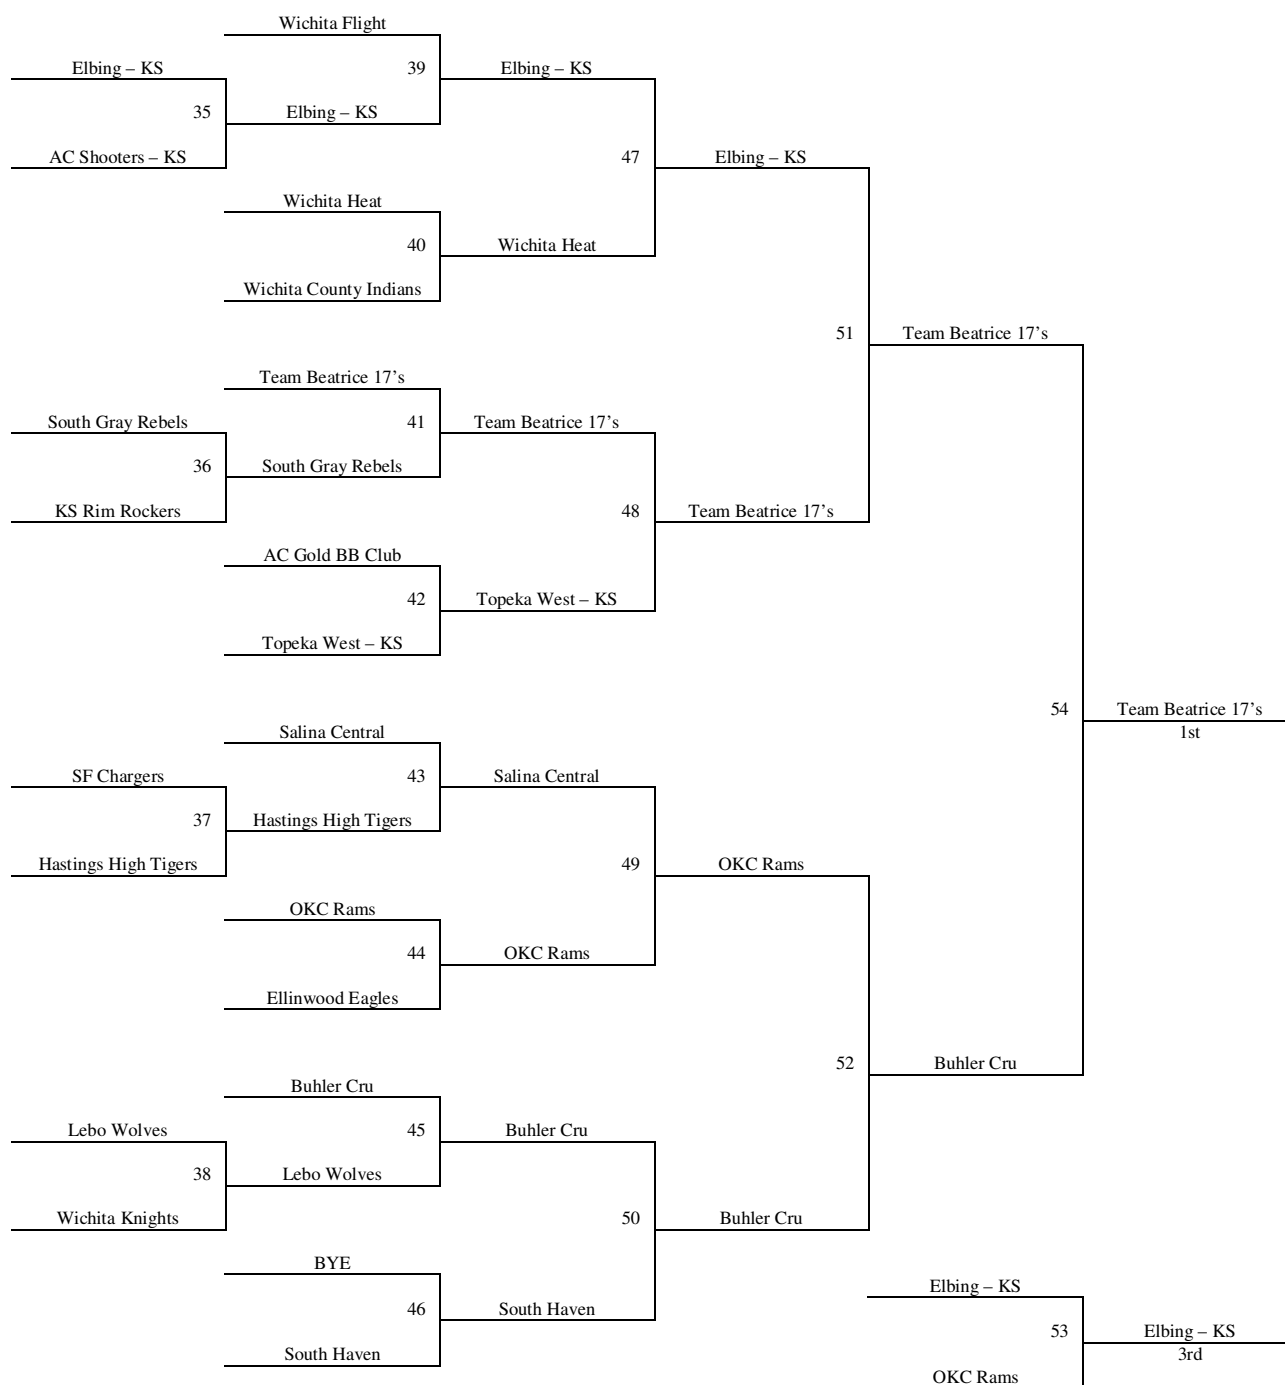

2011 Summer Kickoff
June 10-12, 2011
11/12th Grade Boys
Bracket C