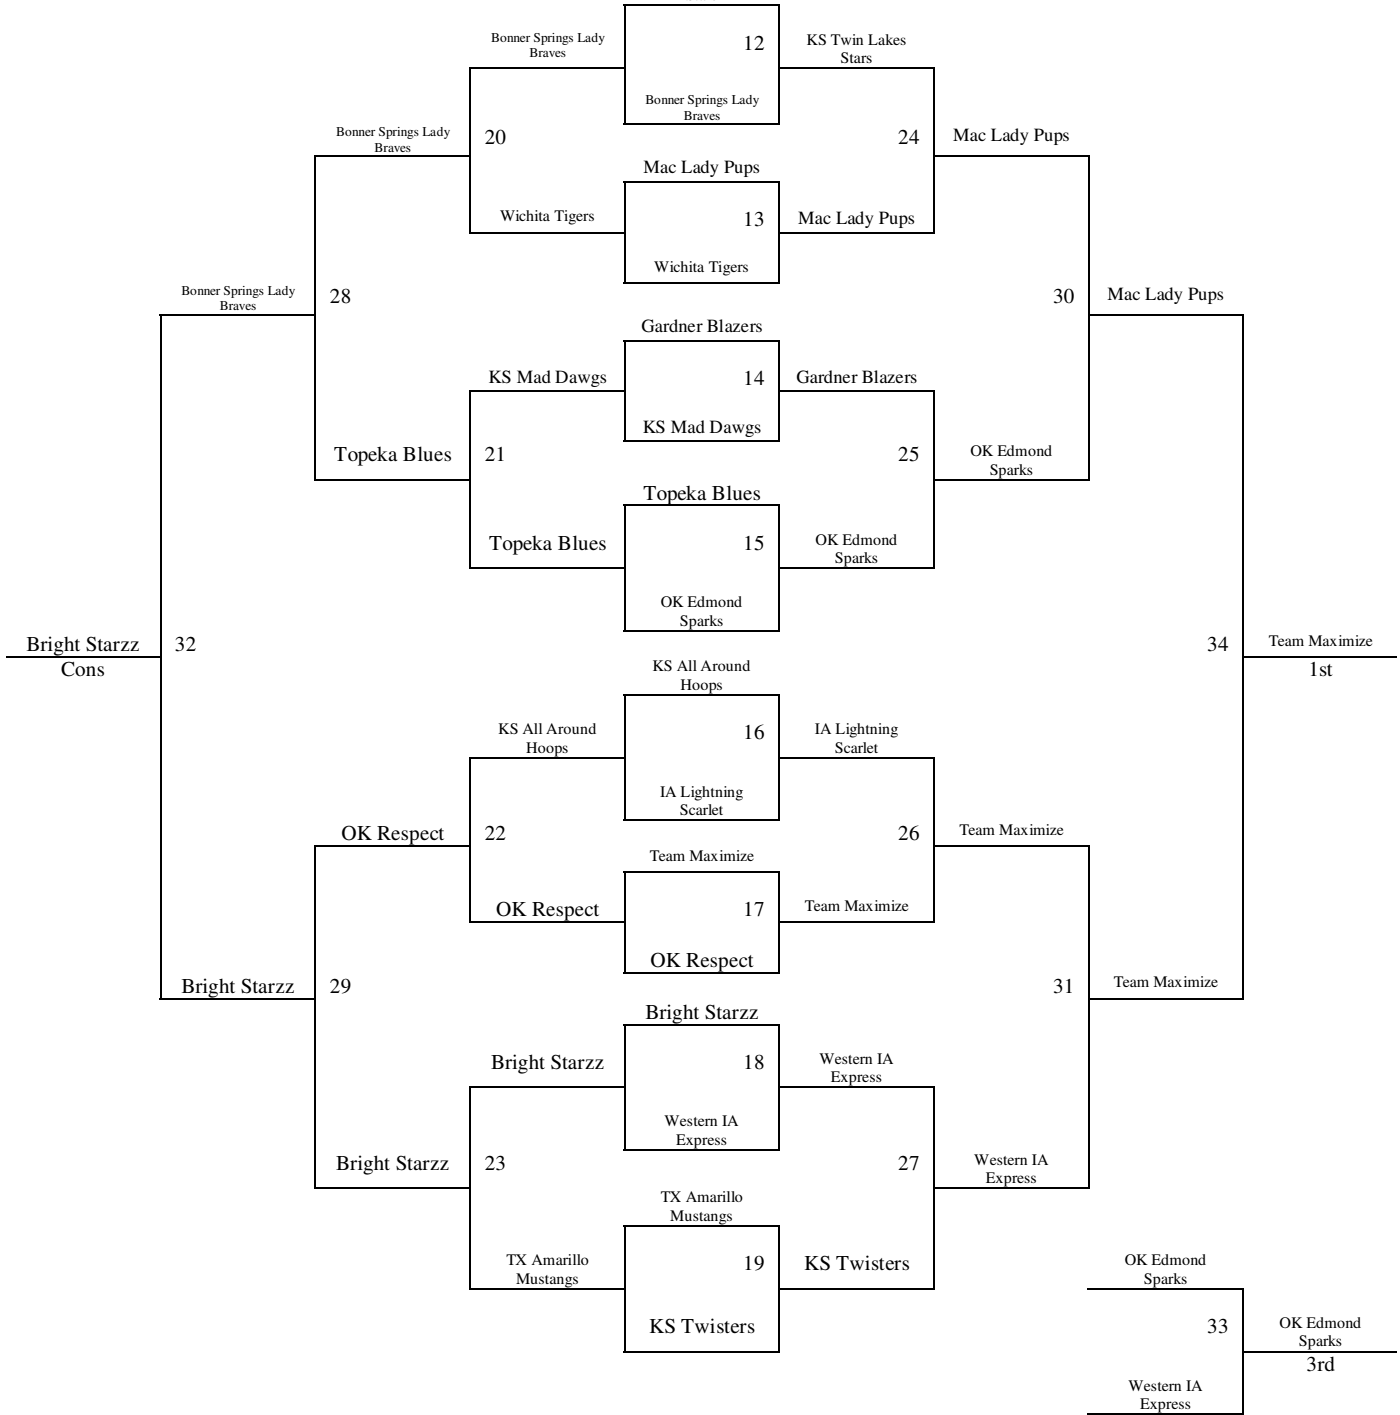

**2011 Summer Kickoff
June 10-12, 2011
11/12th Grade Girls
Bracket B**

KS Twin Lakes
Stars