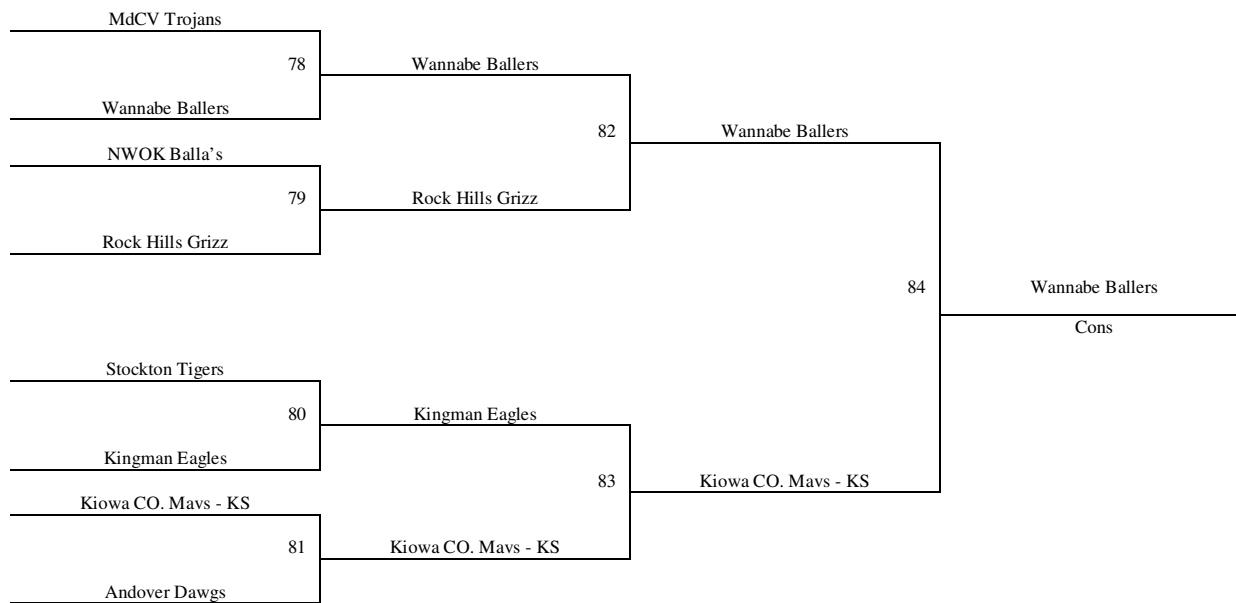

**2011 Summer Kickoff
June 10-12, 2011
11/12th Grade Boys**

**2011 Summer Kickoff
June 10-12, 2011
11/12th Grade Boys**

Bracket B

2011 Summer Kickoff
June 10-12, 2011
 11/12th Grade Boys
 Bracket C

2011 Summer Kickoff
June 10-12, 2011
11/12th Grade Boys
Bracket C – Consolation

2011 Summer Kickoff
June 10-12, 2011
11/12th Grade Boys
Bracket D

Bracket D - Consolation

2011 Summer Kickoff
June 10-12, 2011
11/12th Grade Girls

Pool A	W	L	Pool B	W	L	Pool C	W	L
1. KS Eclipse	III		5. KS Eclipse Sparq 13	II	I	9. KS All Around Hoops	I	II
2. KS Twin Lakes Stars	I	II	6. OK Respect		III	10. KS Mad Dawgs		III
3. Western IA Express		III	7. IA Lightning – Black	II	I	11. MO Rage	II	I
4. KS Dream Team	II	I	8. OK Edmond Sparks	II	I	12. N TX Shockers National	III	

Pool D	W	L	Pool E	W	L	Pool F	W	L
13. KS Twisters	I	II	17. KS Komets	I	II	21. IA Lightning Scarlet	II	I
14. Wichita Tigers		III	18. TX Amarillo Mustangs	II	I	22. N TX Shockers – American	I	II
15. CO Elite	II	I	19. Lady Cards		III	23. Junction City Lady Jays		III
16. NE Cornhusker Shooting Stars	III		20. Mac Lady Pups	III		24. Gardner Blazers	III	