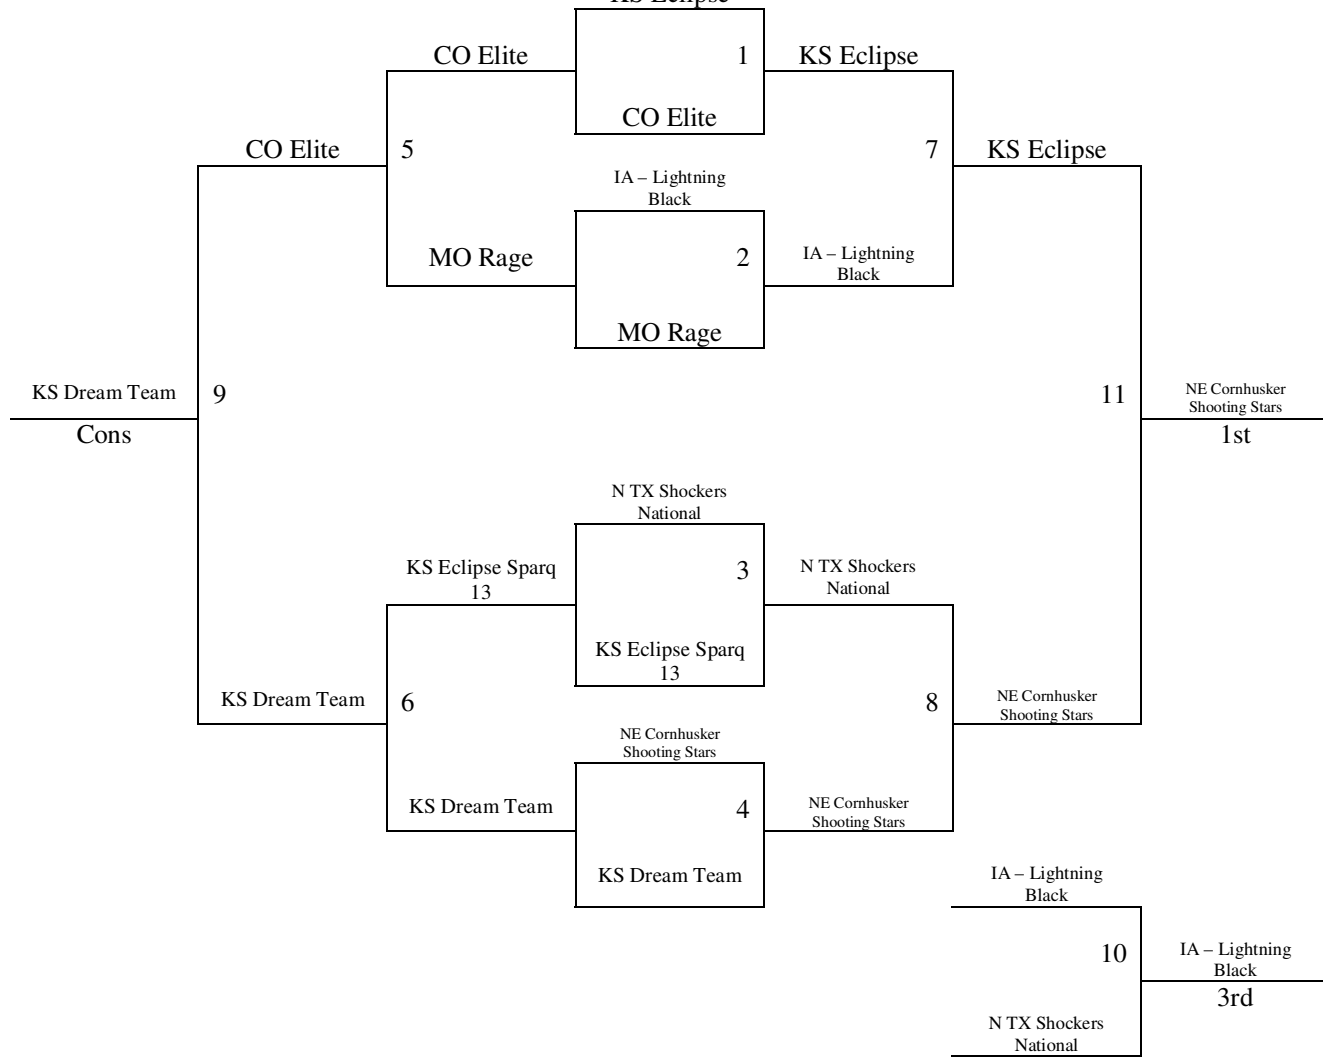

**2011 Summer Kickoff
June 10-12, 2011
11/12th Grade Girls
Bracket A
KS Eclipse**