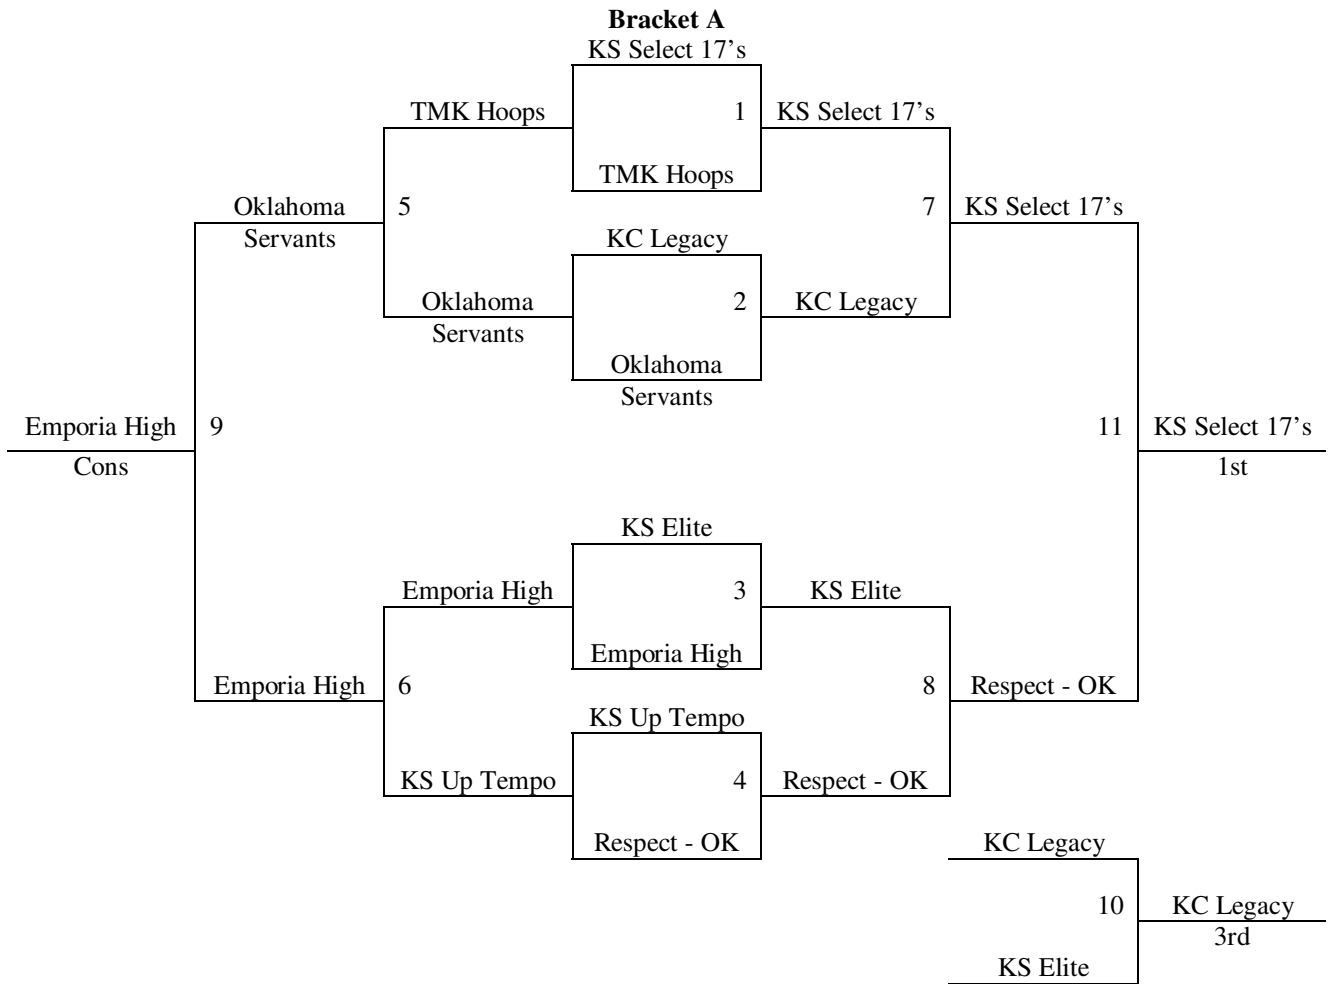

**2011 Summer Kickoff
June 10-12, 2011
11/12th Grade Boys**