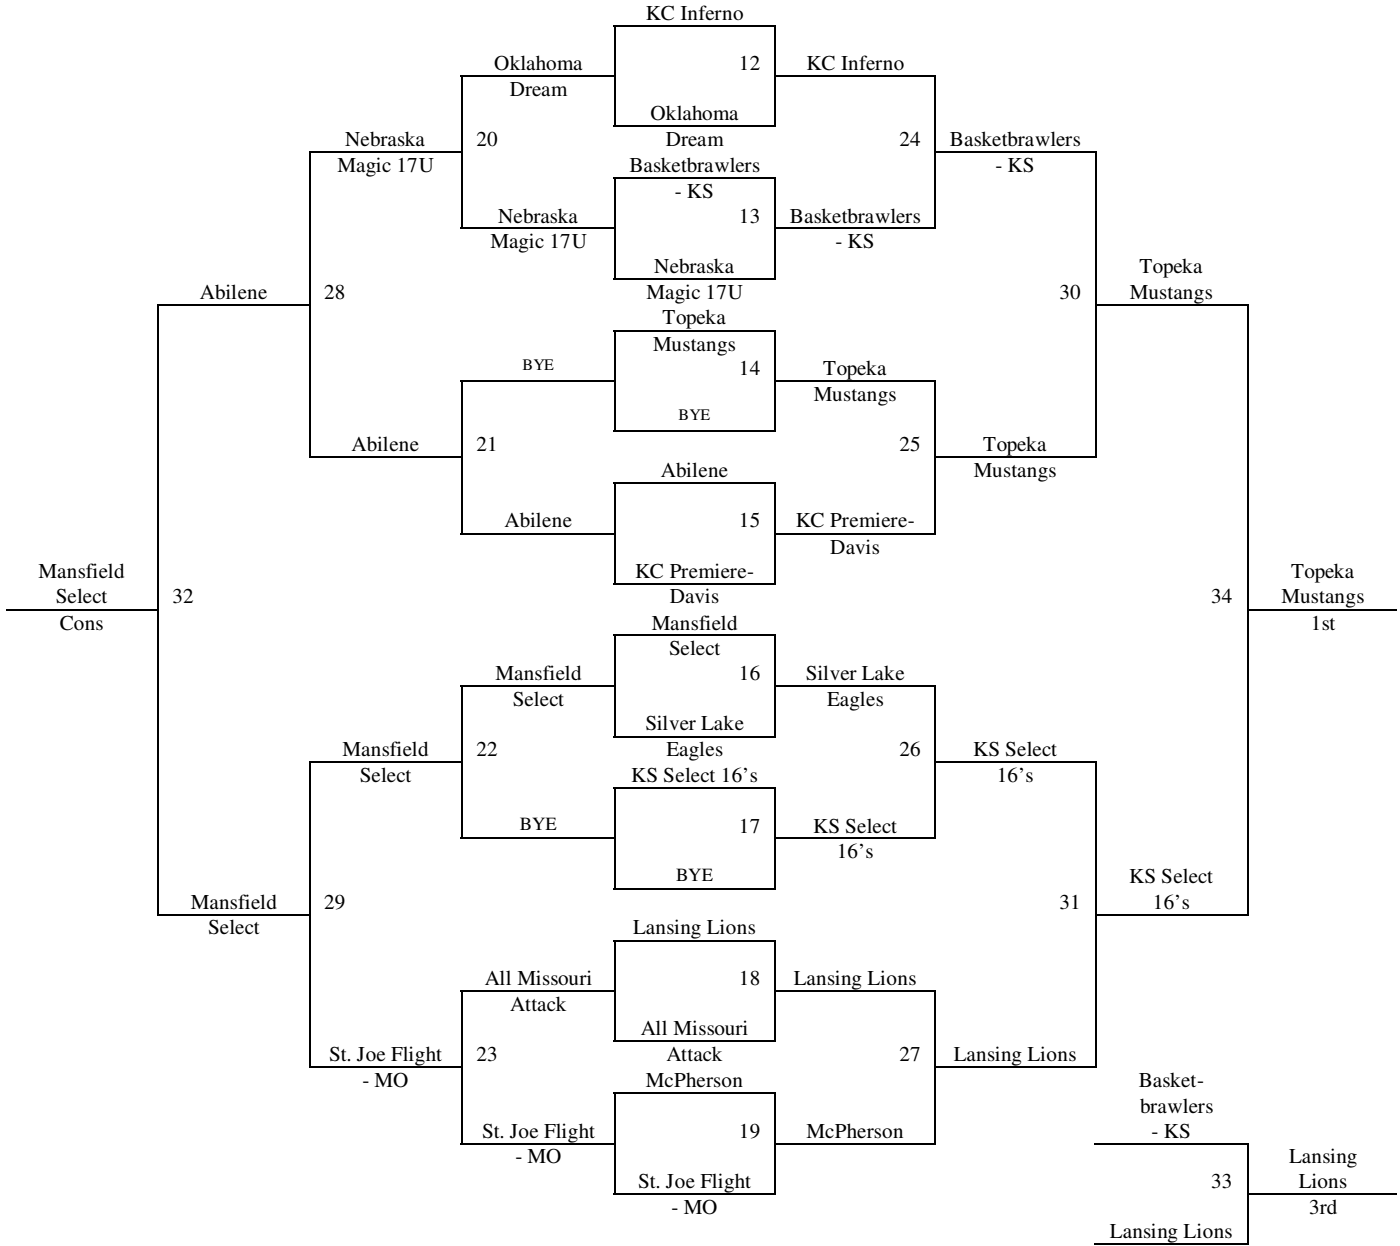

**2011 Summer Kickoff
June 10-12, 2011
11/12th Grade Boys**

Bracket B