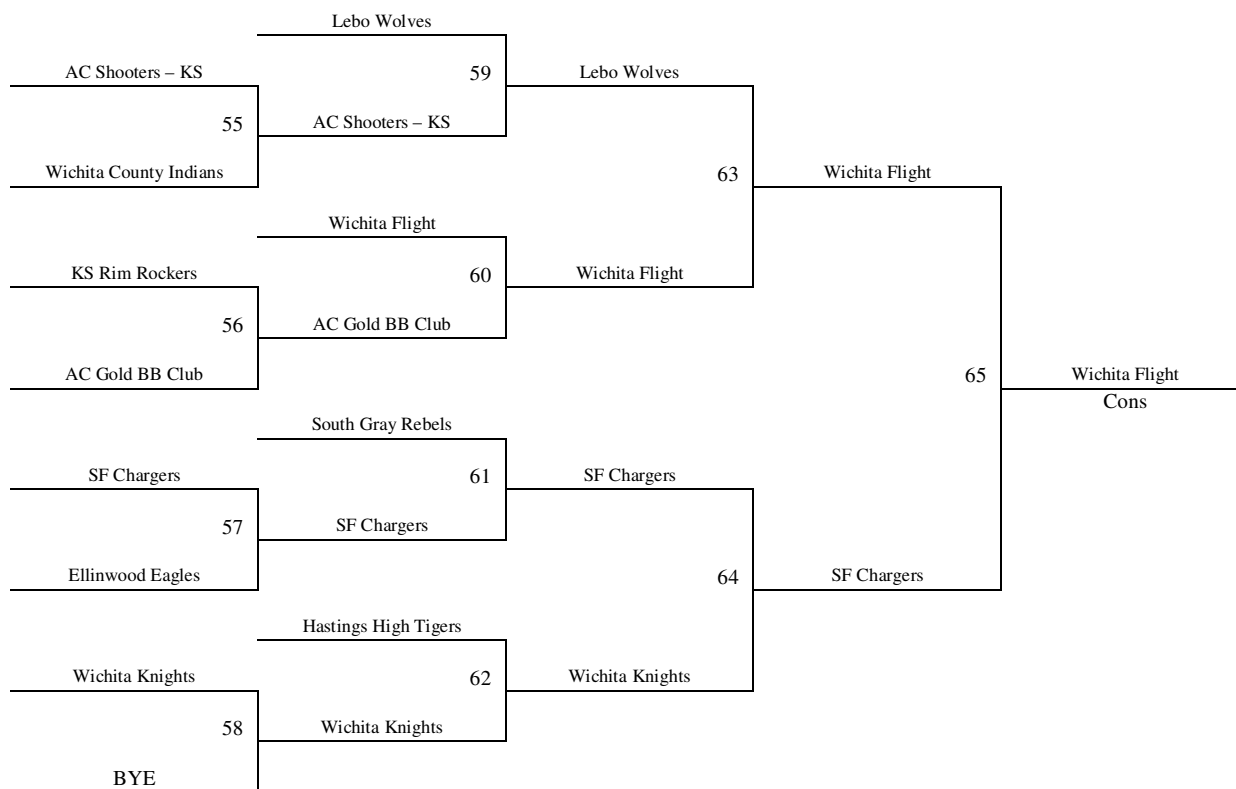

2011 Summer Kickoff
June 10-12, 2011
11/12th Grade Boys
Bracket C – Consolation