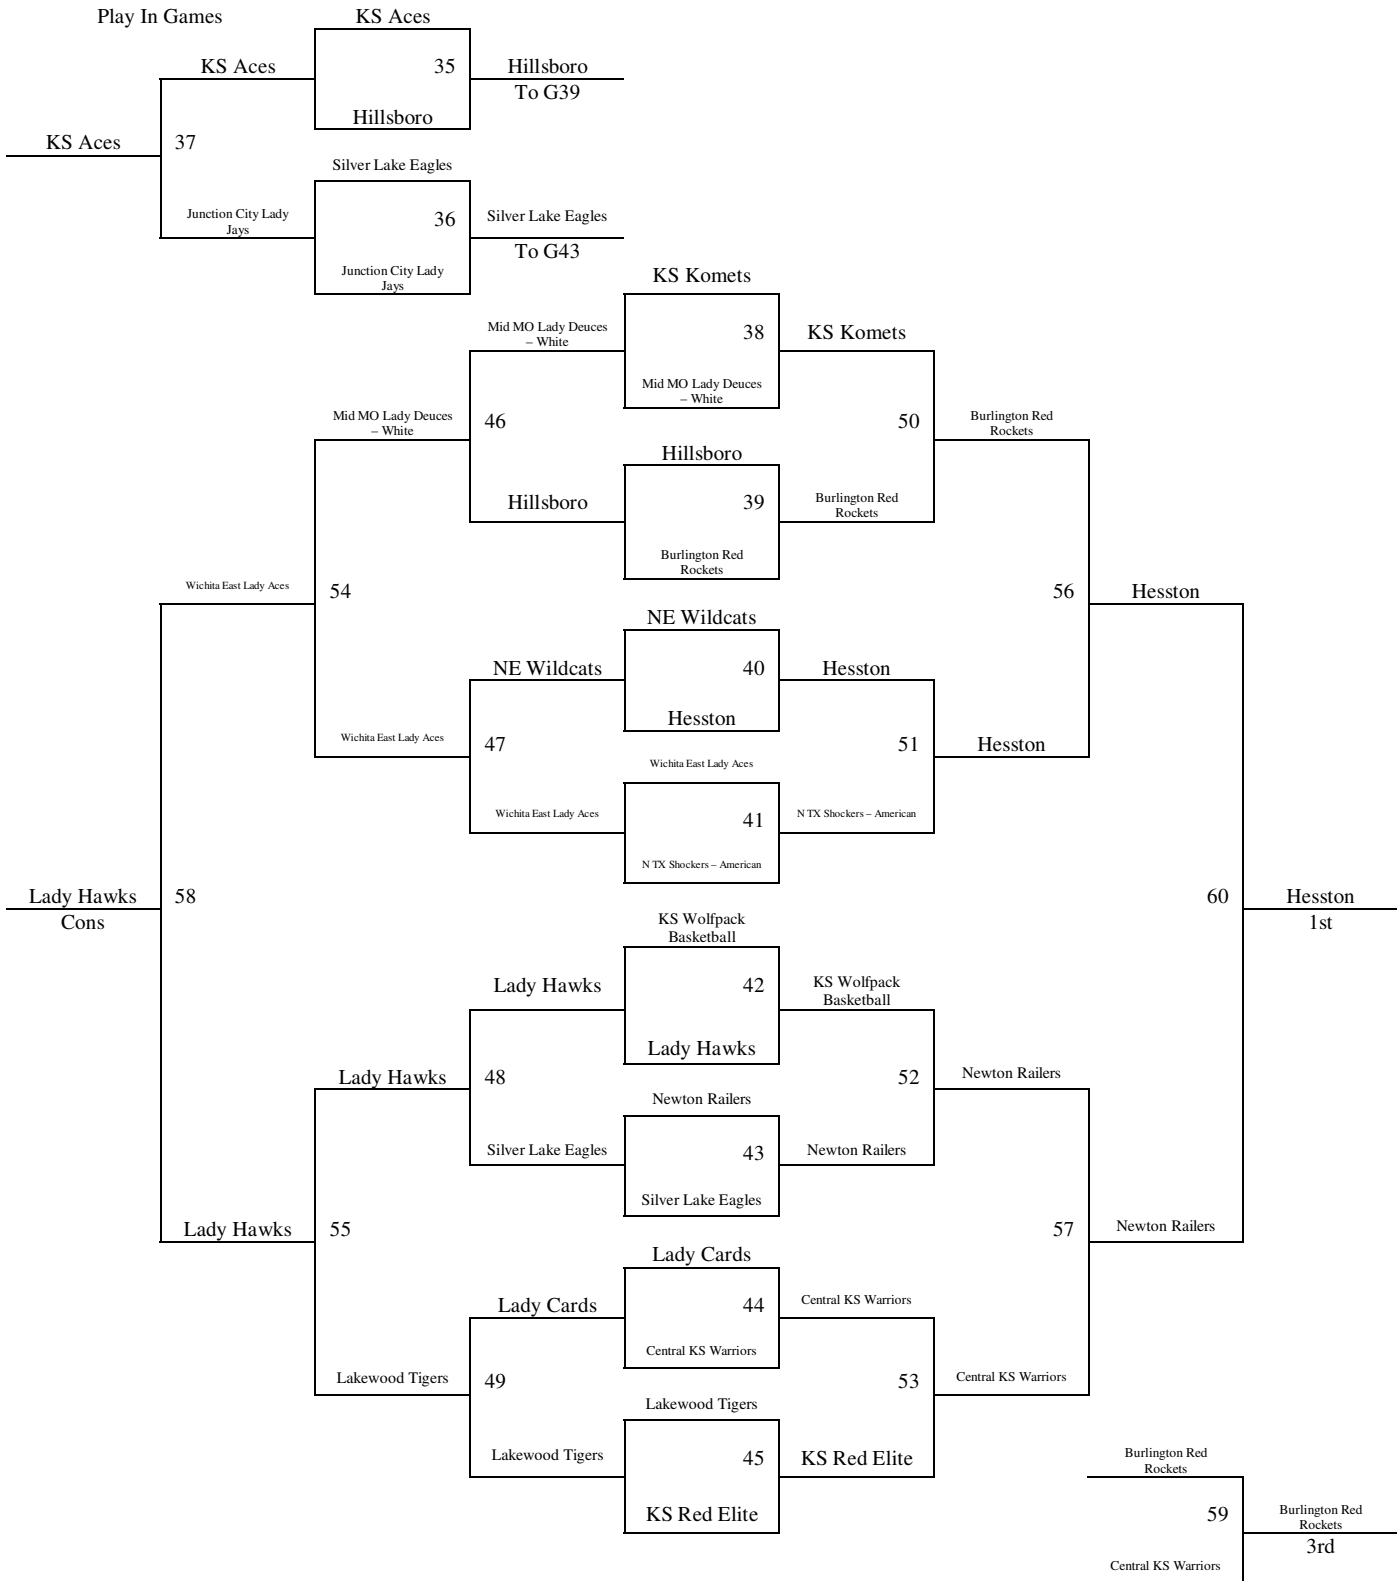

**2011 Summer Kickoff
June 10-12, 2011
11/12th Grade Girls
Bracket C**