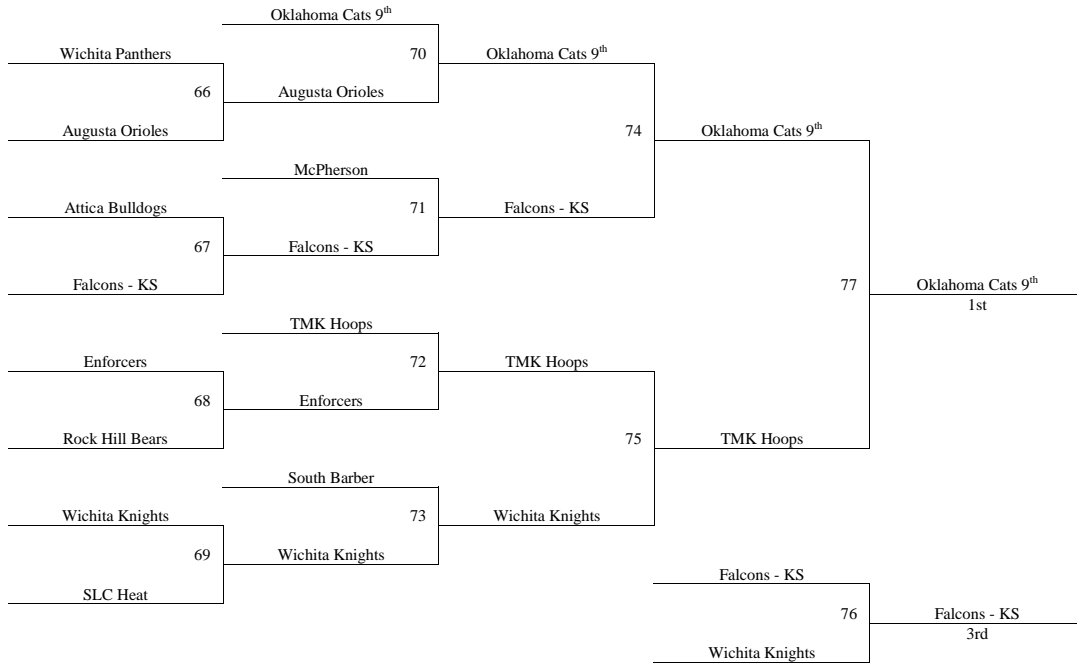

**2011 Summer Kickoff
June 10-12, 2011
9/10th Grade Boys
Bracket D**