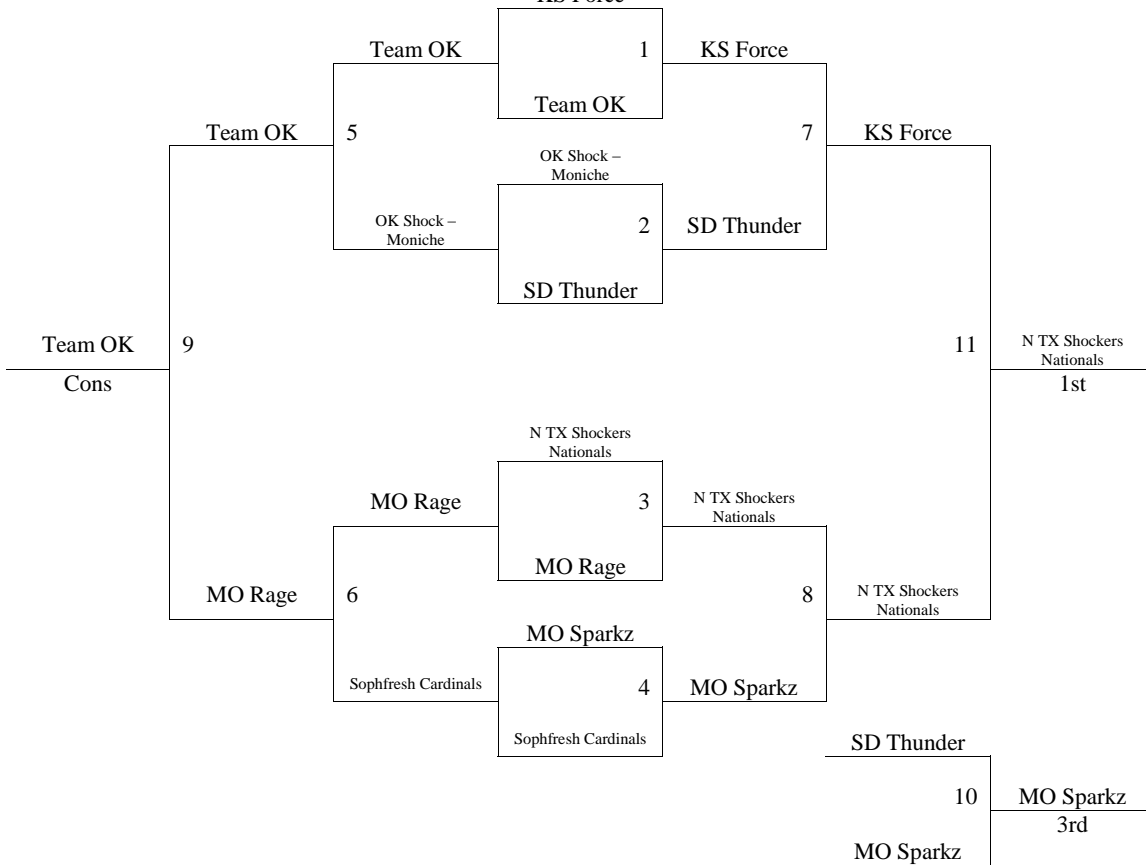

**2011 Summer Kickoff
June 10-12, 2011
9-10th Grade Girls
Bracket A
KS Force**