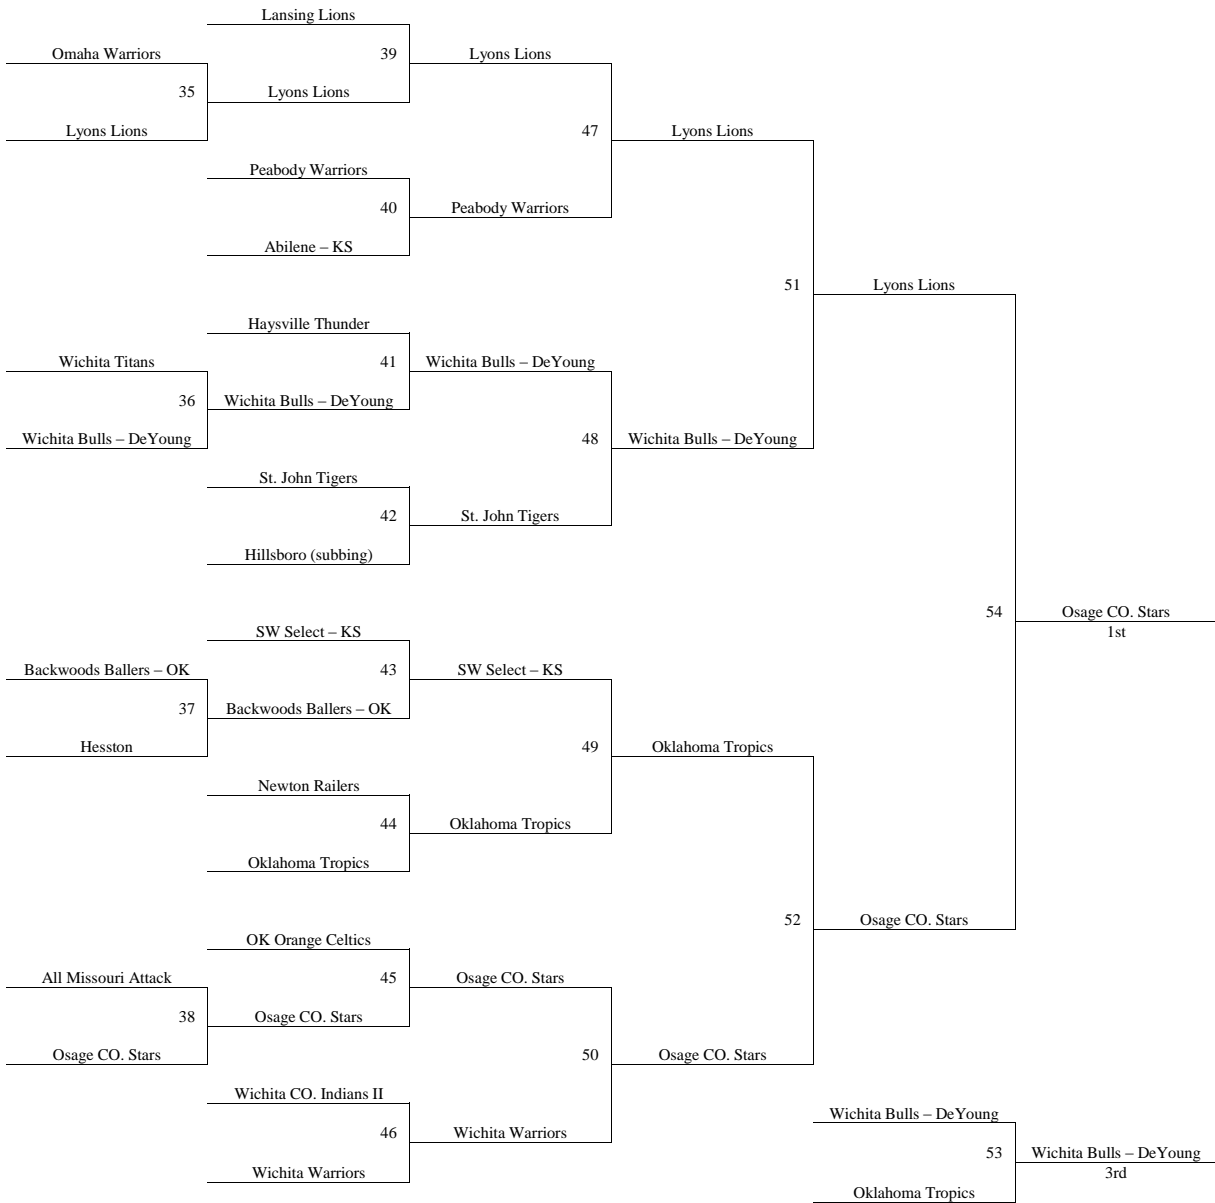

**2011 Summer Kickoff
June 10-12, 2011
9/10th Grade Boys
Bracket C**