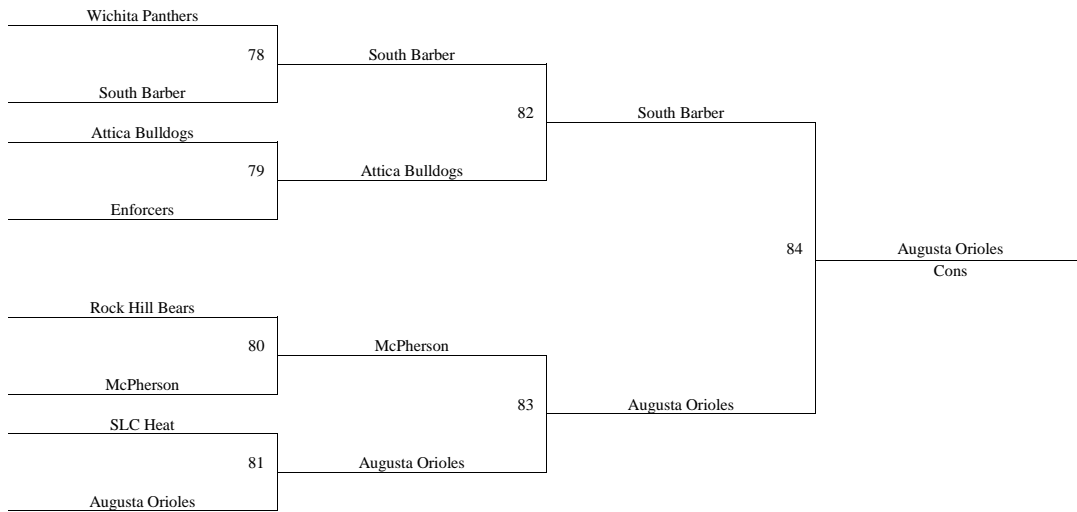

Bracket D – Consolation