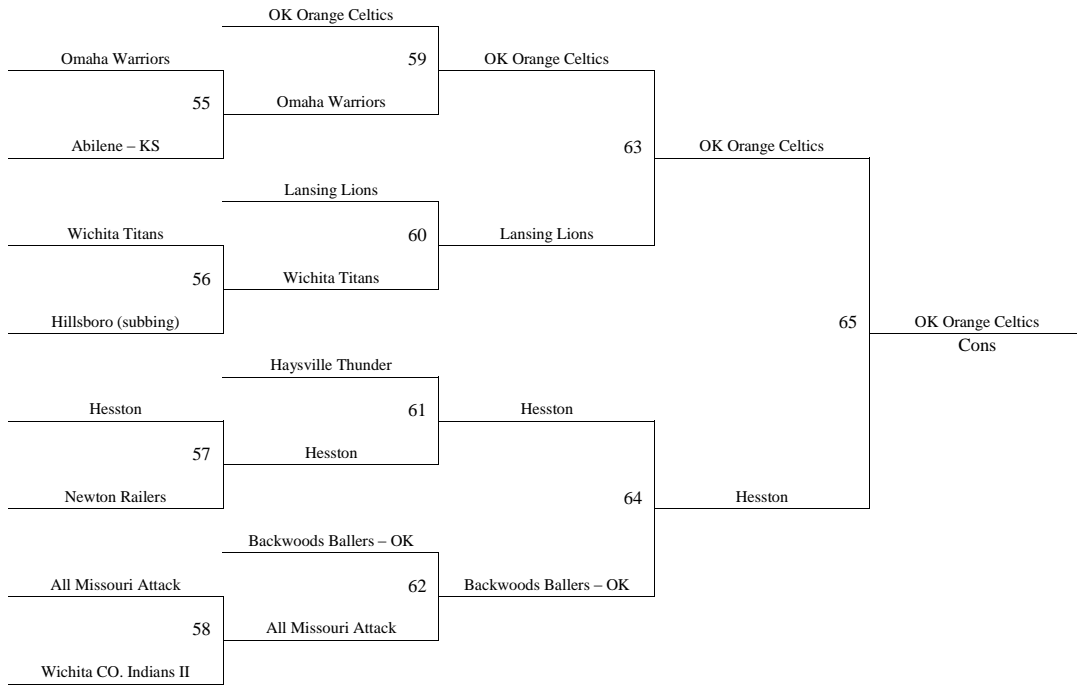

2011 Summer Kickoff
June 10-12, 2011
9/10th Grade Boys
Bracket C – Consolation