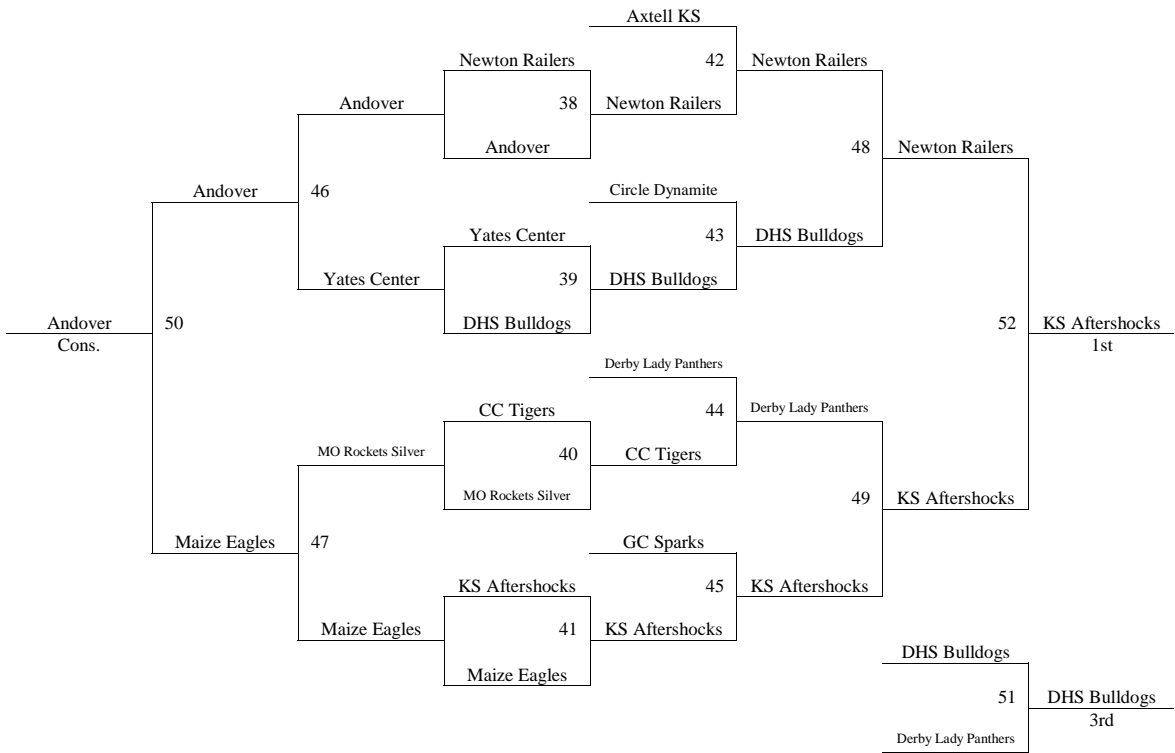

**2011 Summer Kickoff
June 10-12, 2011
9-10th Grade Girls
Bracket C**