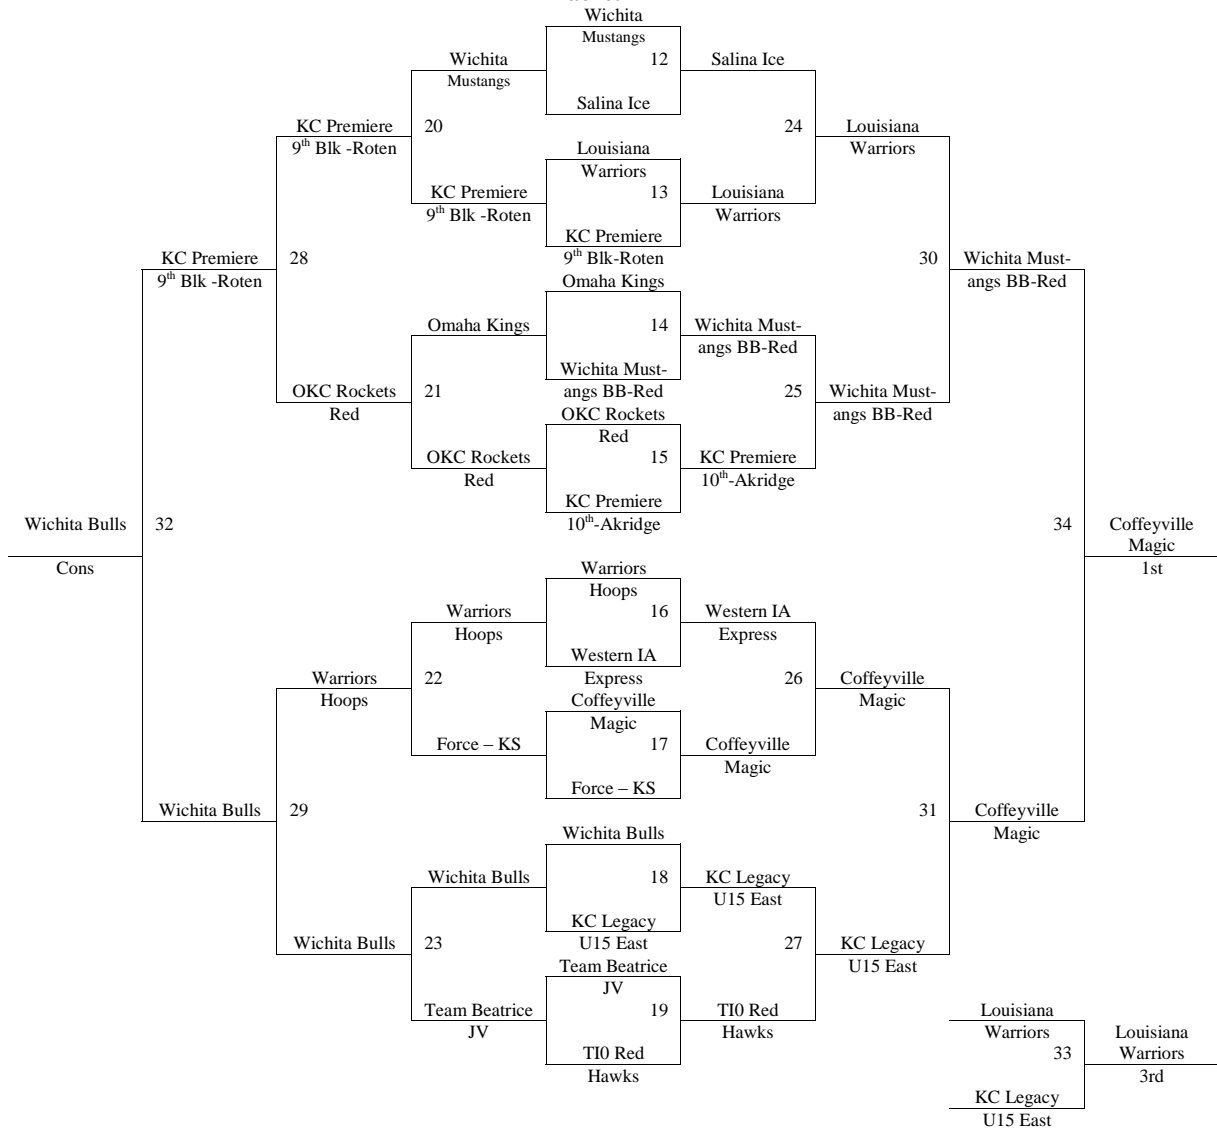

**2011 Summer Kickoff
June 10-12, 2011
9/10th Grade Boys**

Bracket B