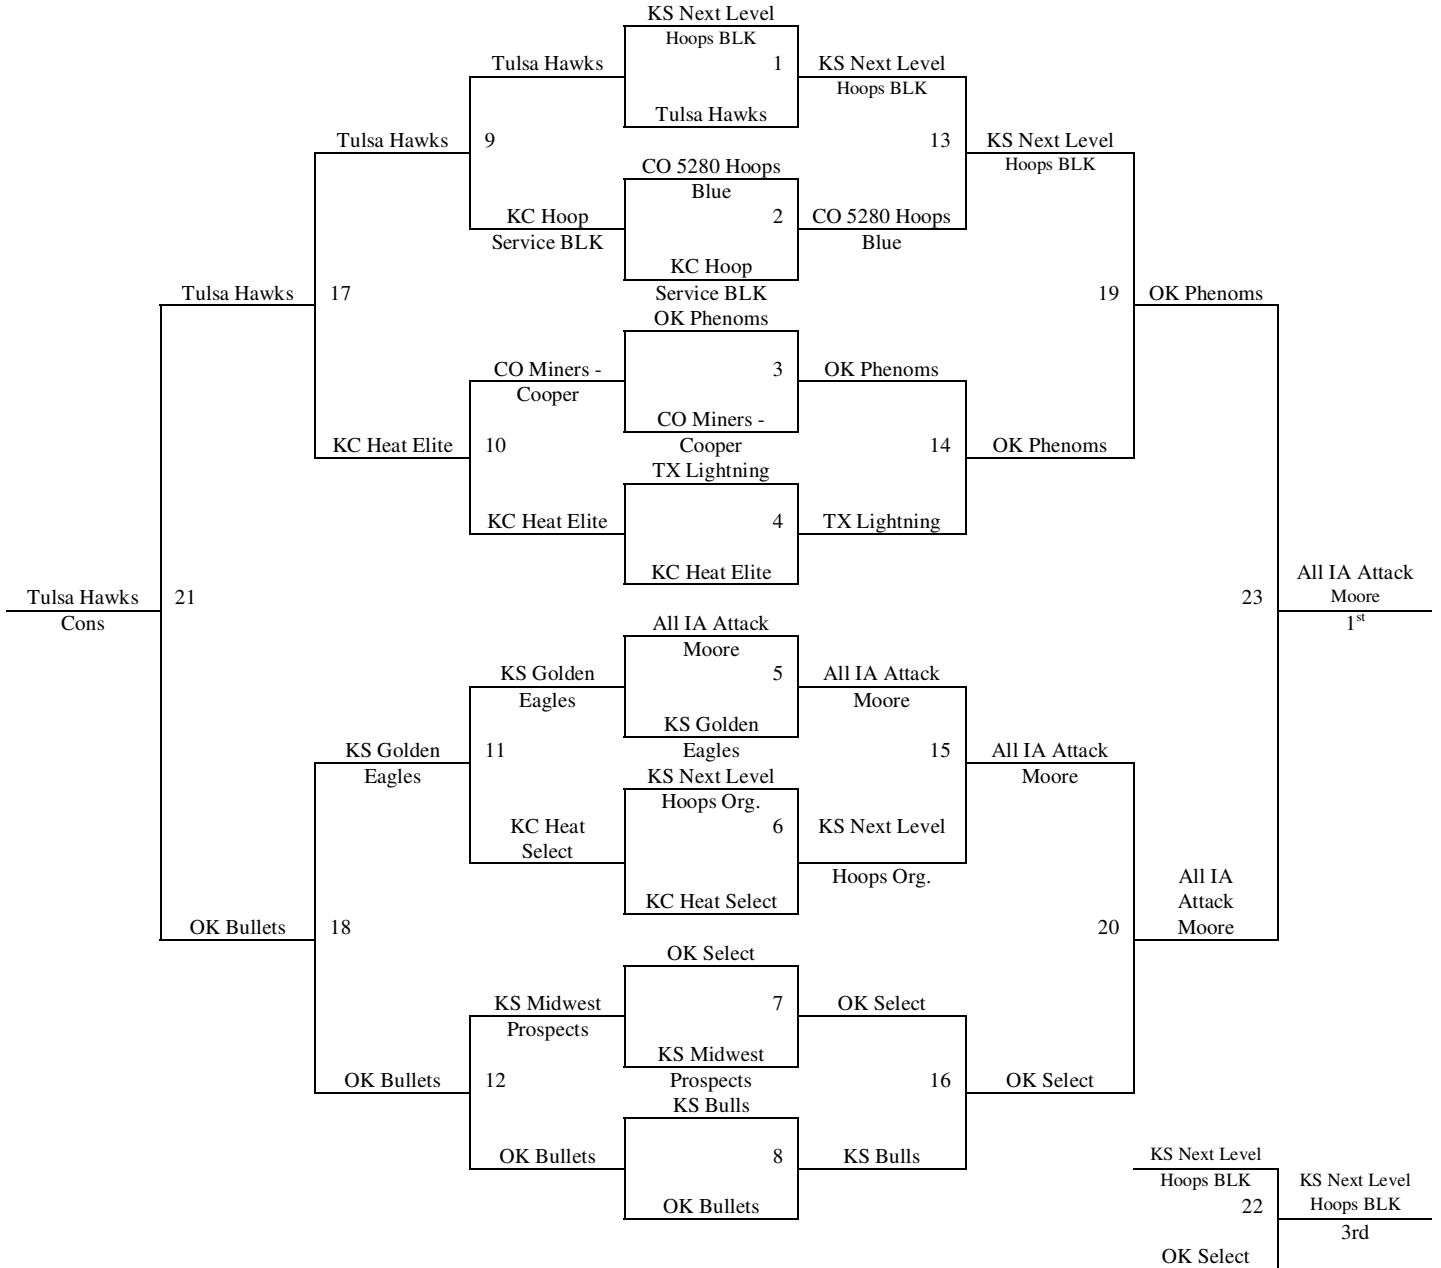

**2011 Summer Kickoff
June 10-12, 2011
8th Grade Boys**

Bracket A