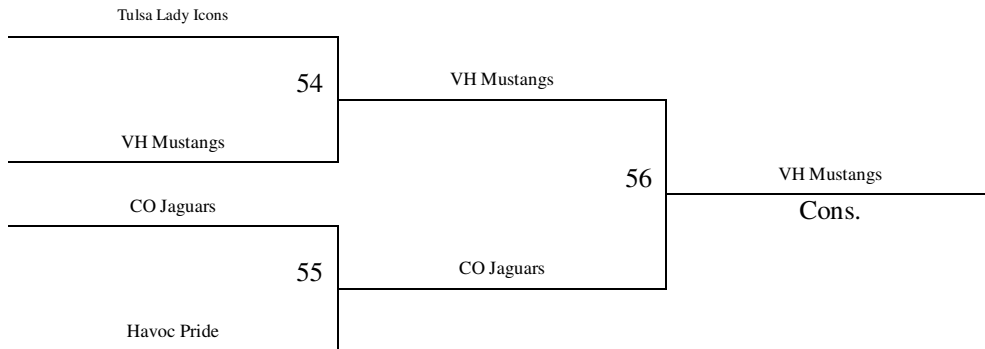

Bracket C - Consolation