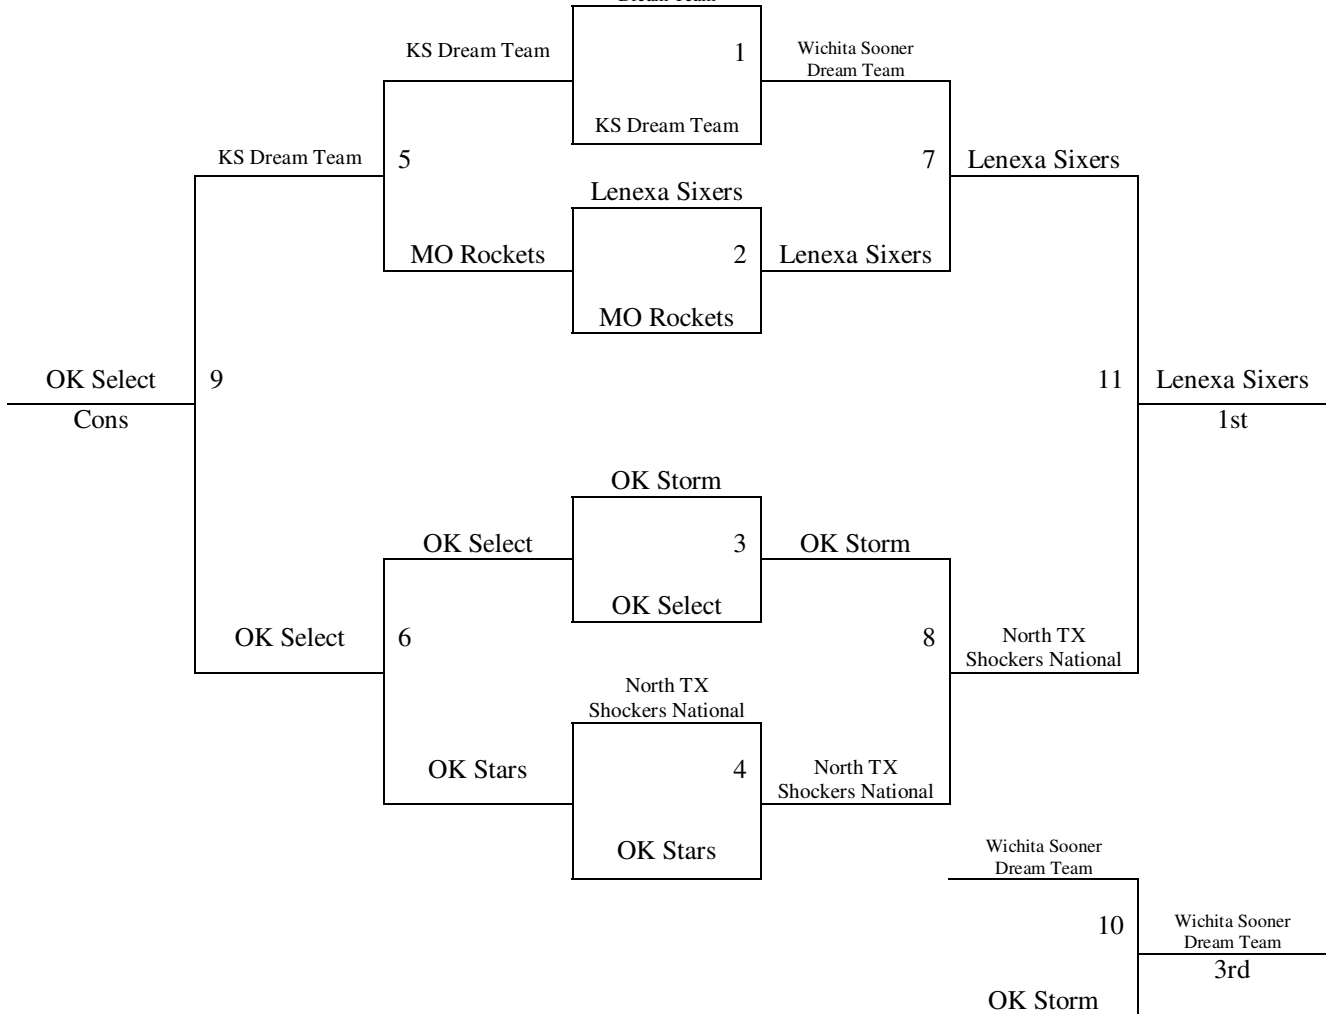

2011 Summer Kickoff

June 10-12, 2011

8th Grade Girls

Bracket A

Wichita Sooner
Dream Team