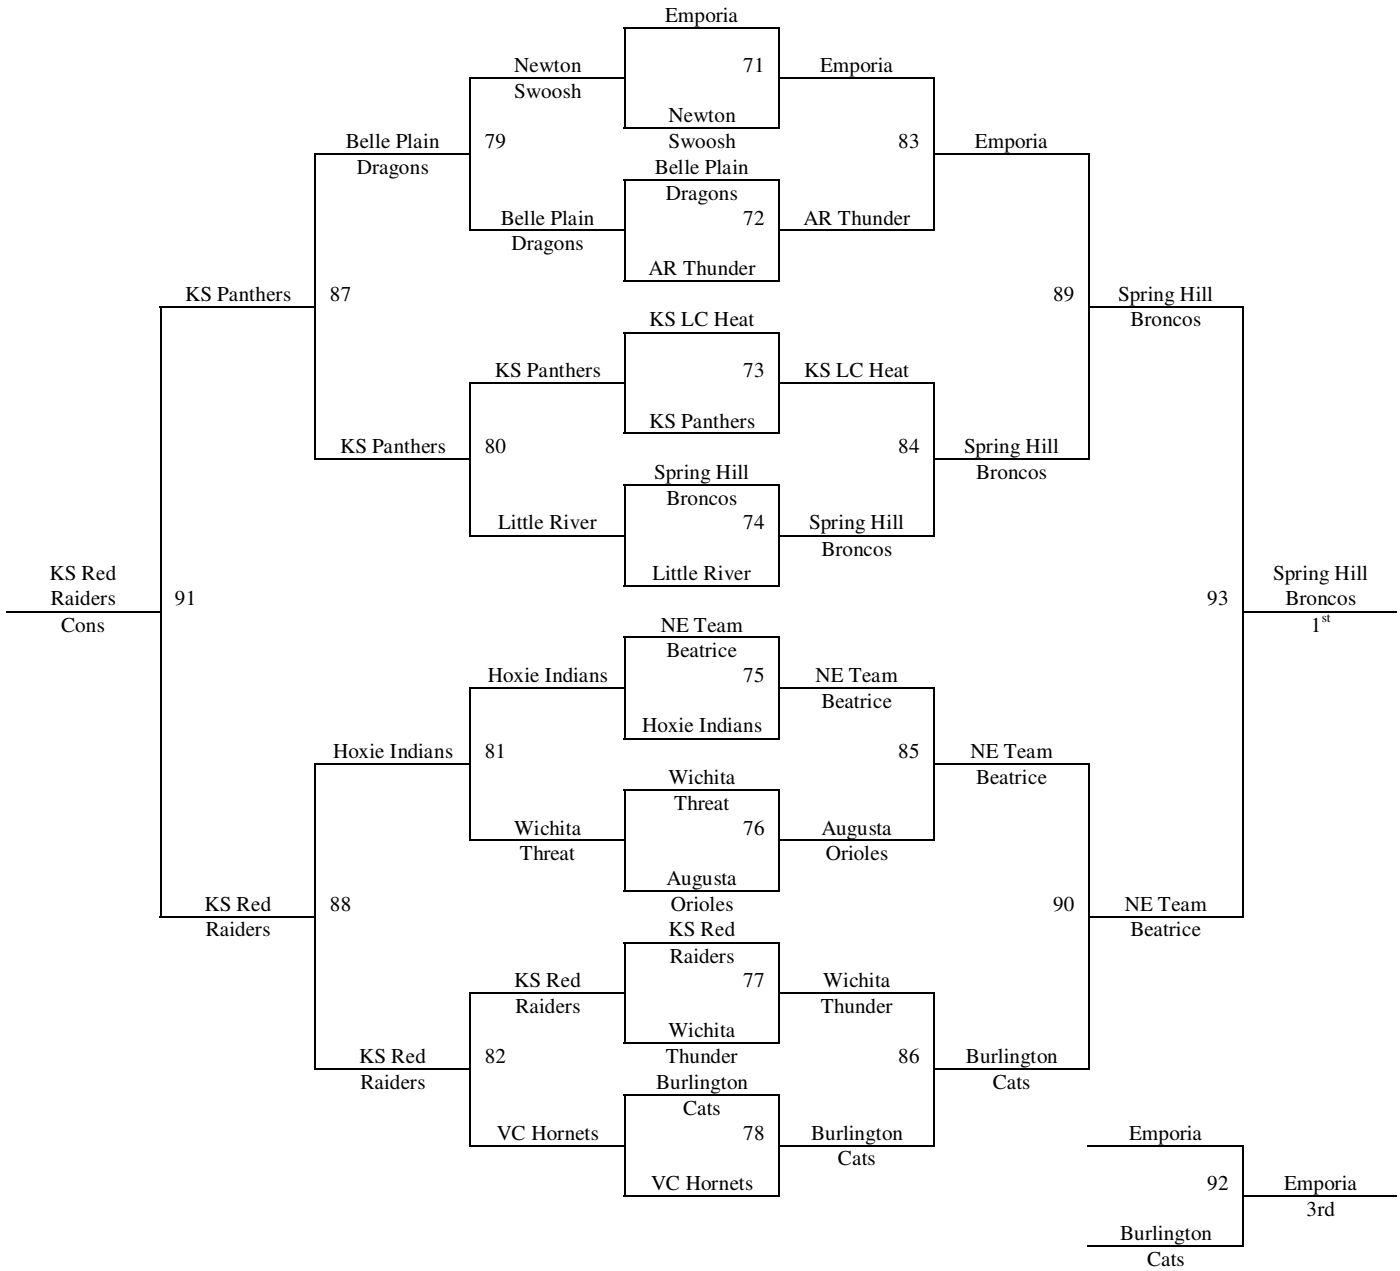

**2011 Summer Kickoff
June 10-12, 2011
8th Grade Boys
Bracket C**