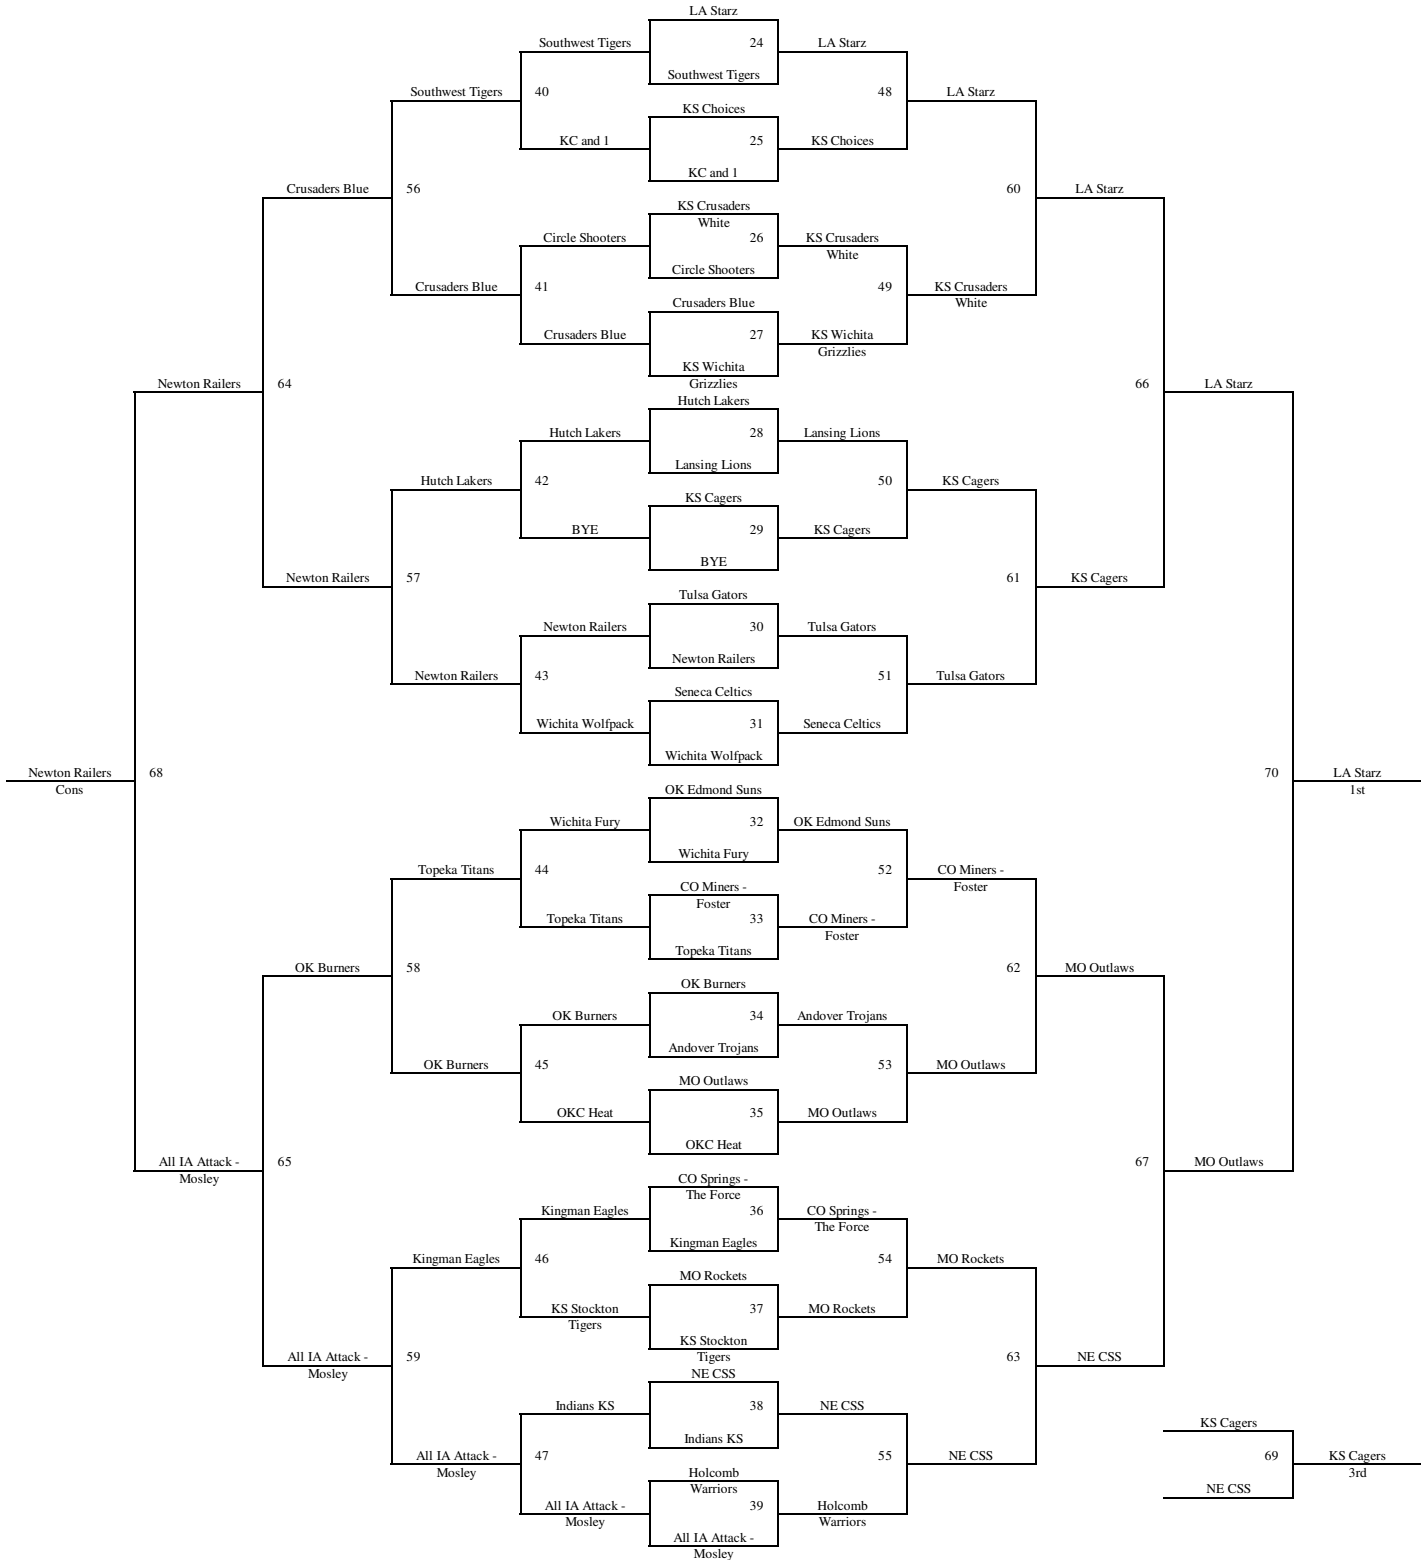

**2011 Summer Kickoff
June 10-12, 2011
8th Grade Boys
Bracket B**