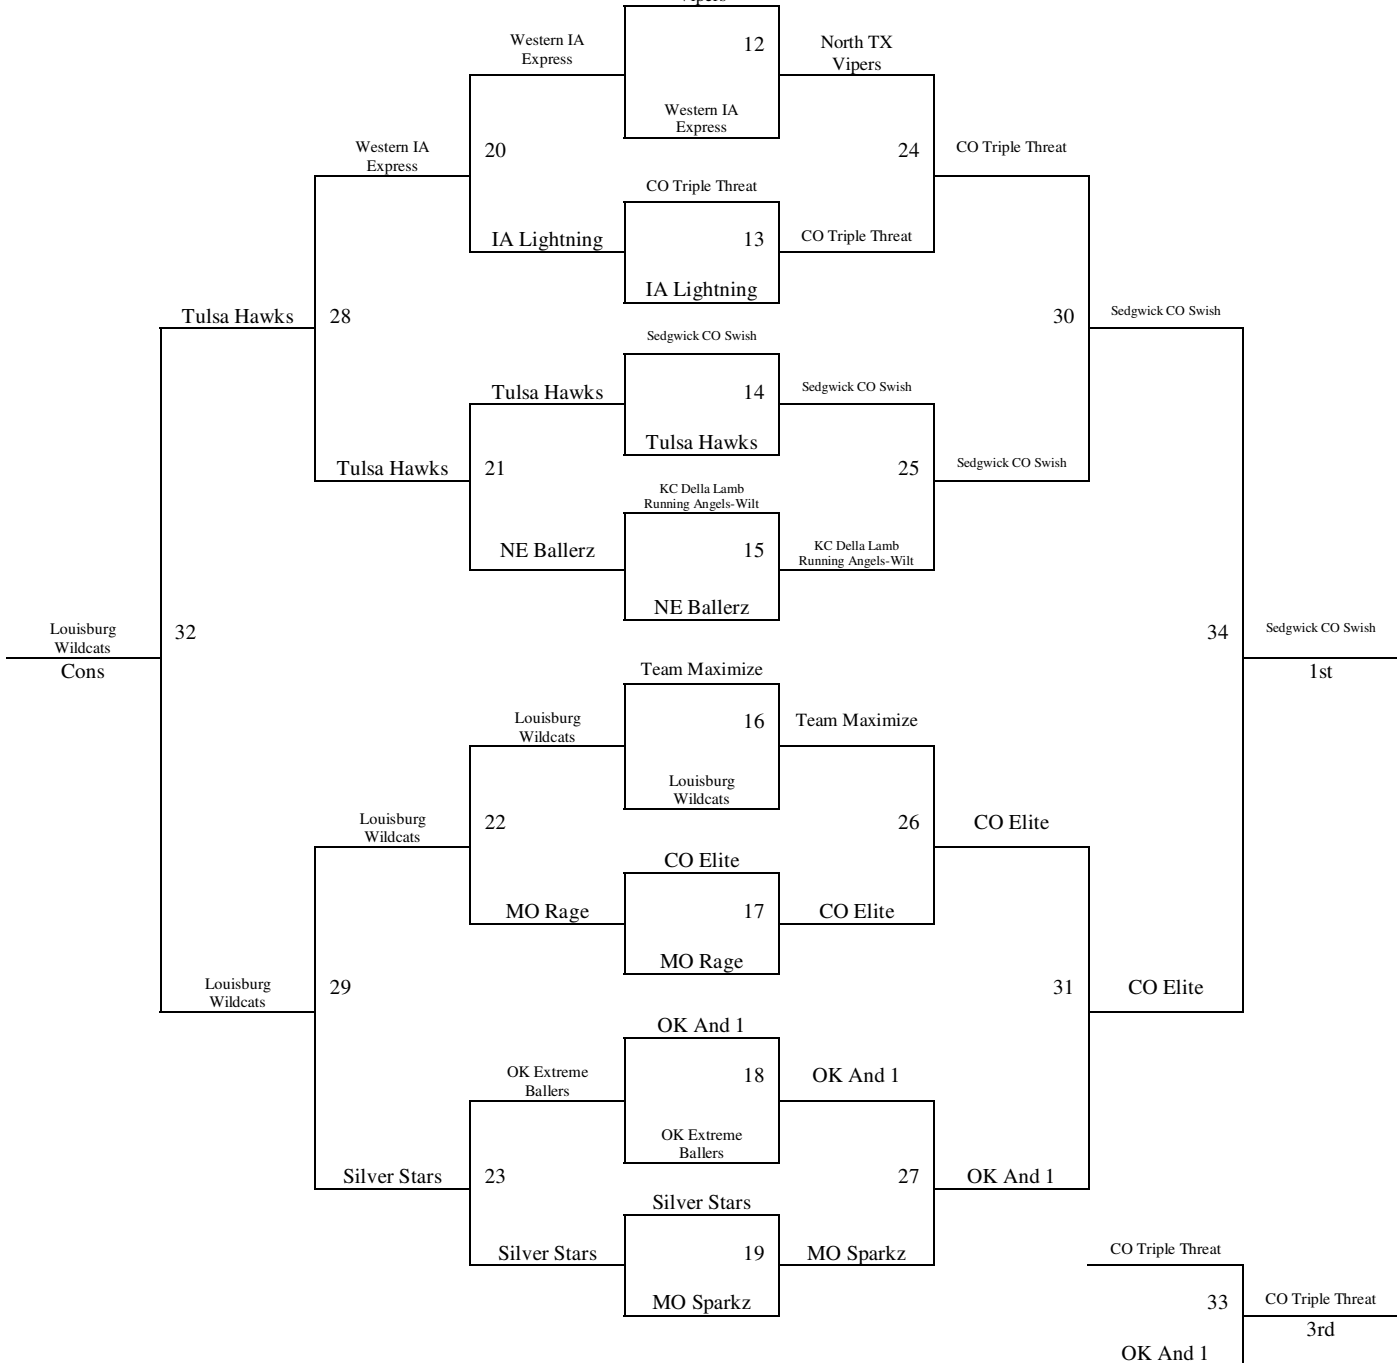

2011 Summer Kickoff

June 10-12, 2011

8th Grade Girls

Bracket B

North TX
Vipers