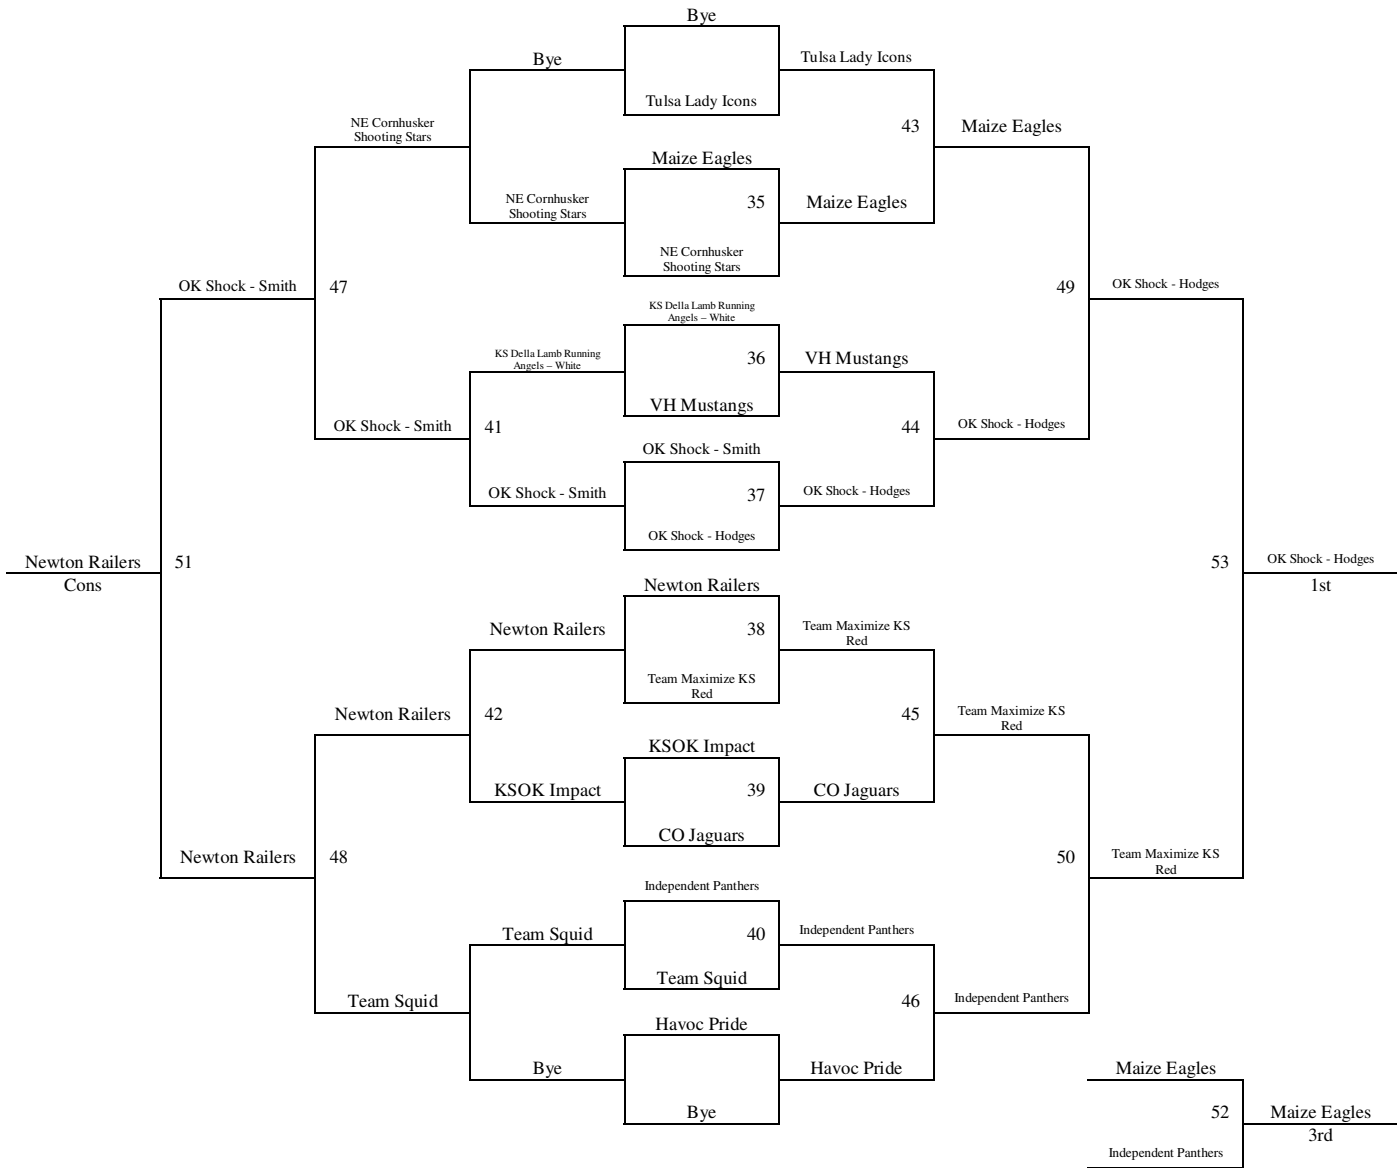

**2011 Summer Kickoff
June 10-12, 2011
8th Grade Girls
Bracket C**