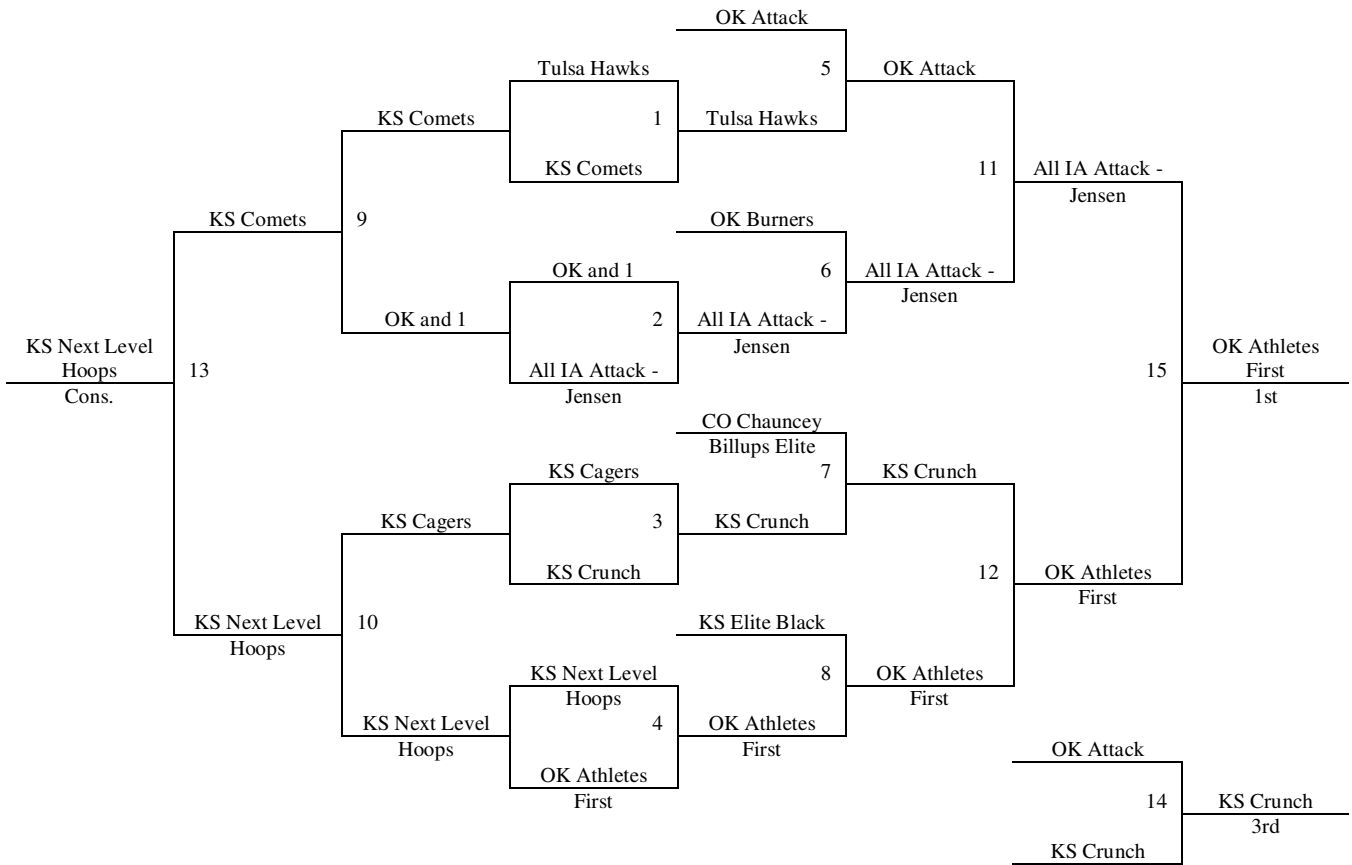

**2011 Summer Kickoff
June 10-12, 2011
7th Grade Boys
Bracket A**