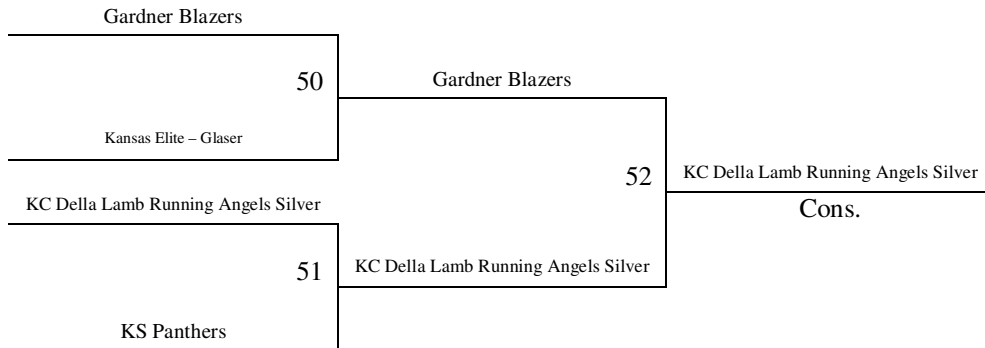

**Bracket B**

CO Shining Stars  
Blue

**2011 Summer Kickoff  
June 10-12, 2011  
7<sup>th</sup> Grade Girls  
Bracket C**

**Bracket C - Consolation**

**2011 Summer Kickoff**  
**June 10-12, 2011**  
**7<sup>th</sup> Grade Girls**  
**Bracket D**