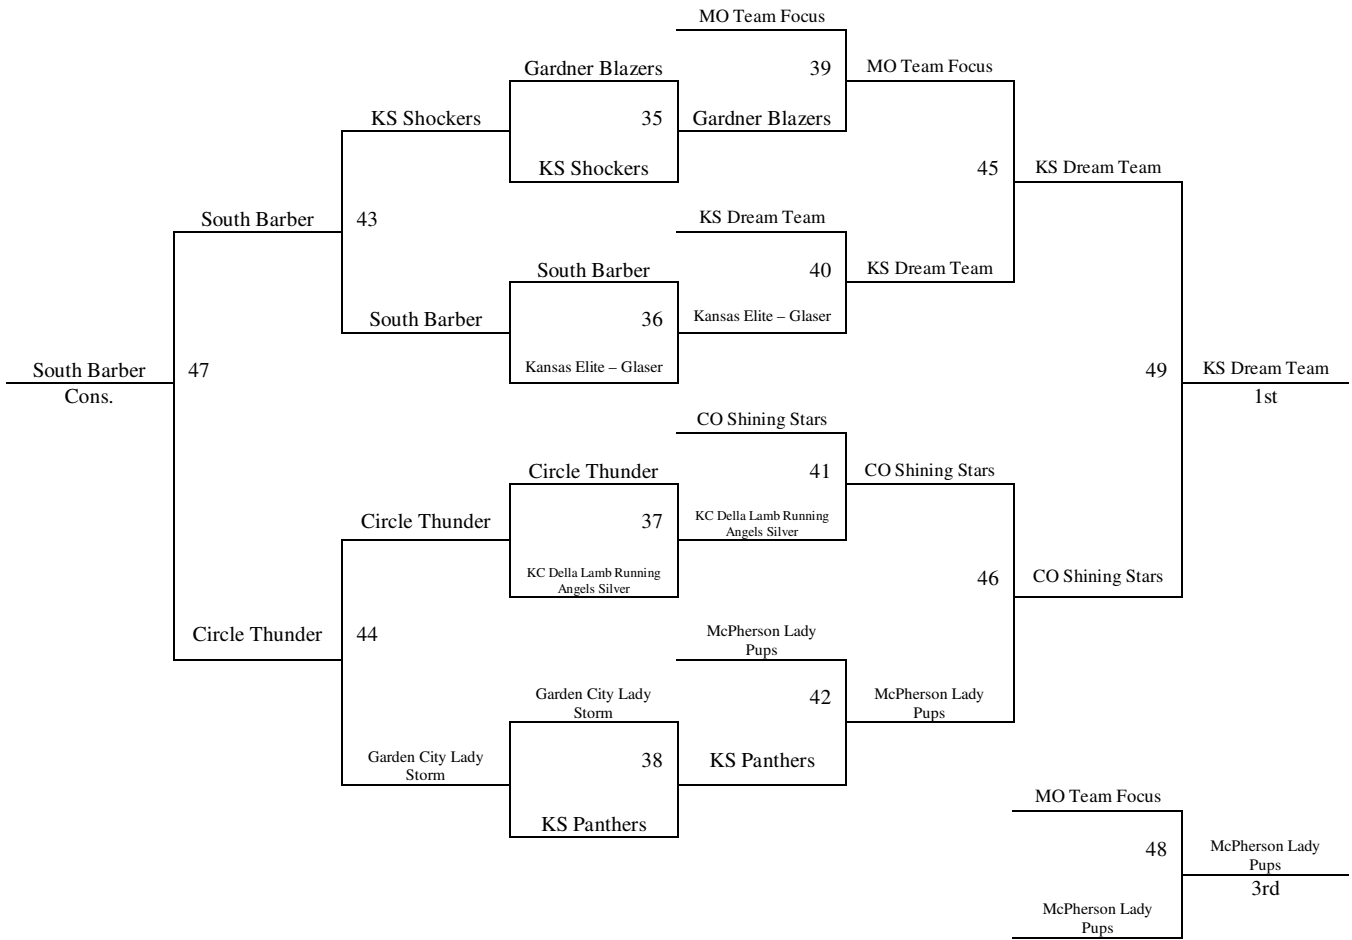

**2011 Summer Kickoff
June 10-12, 2011
7th Grade Girls
Bracket C**