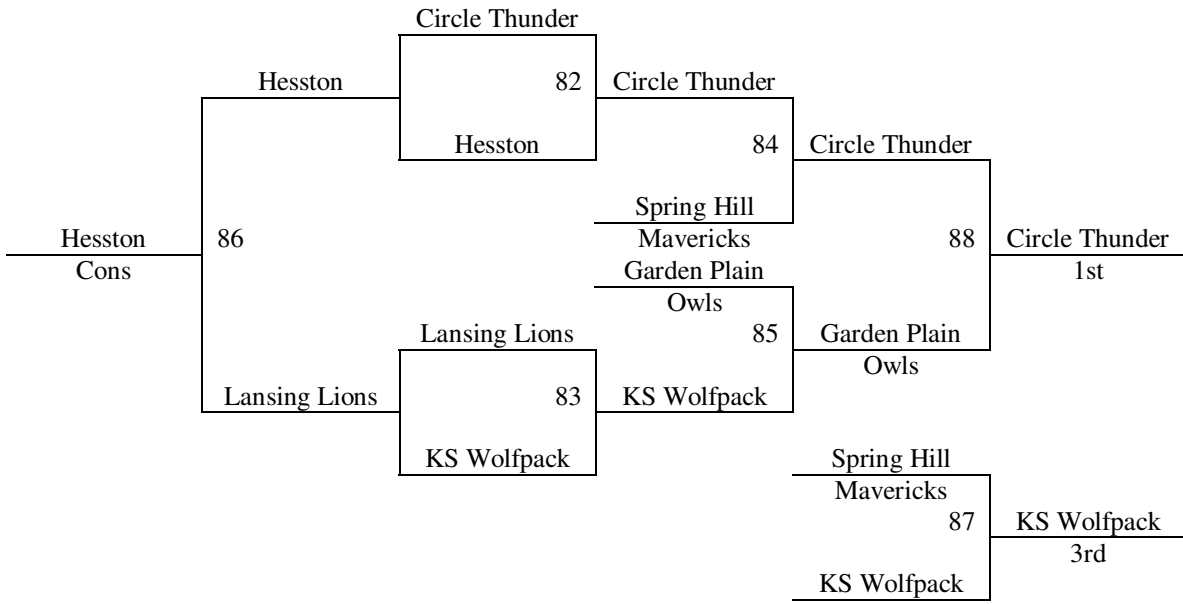

2011 Summer Kickoff
June 10-12, 2011
7th Grade Boys
Bracket D