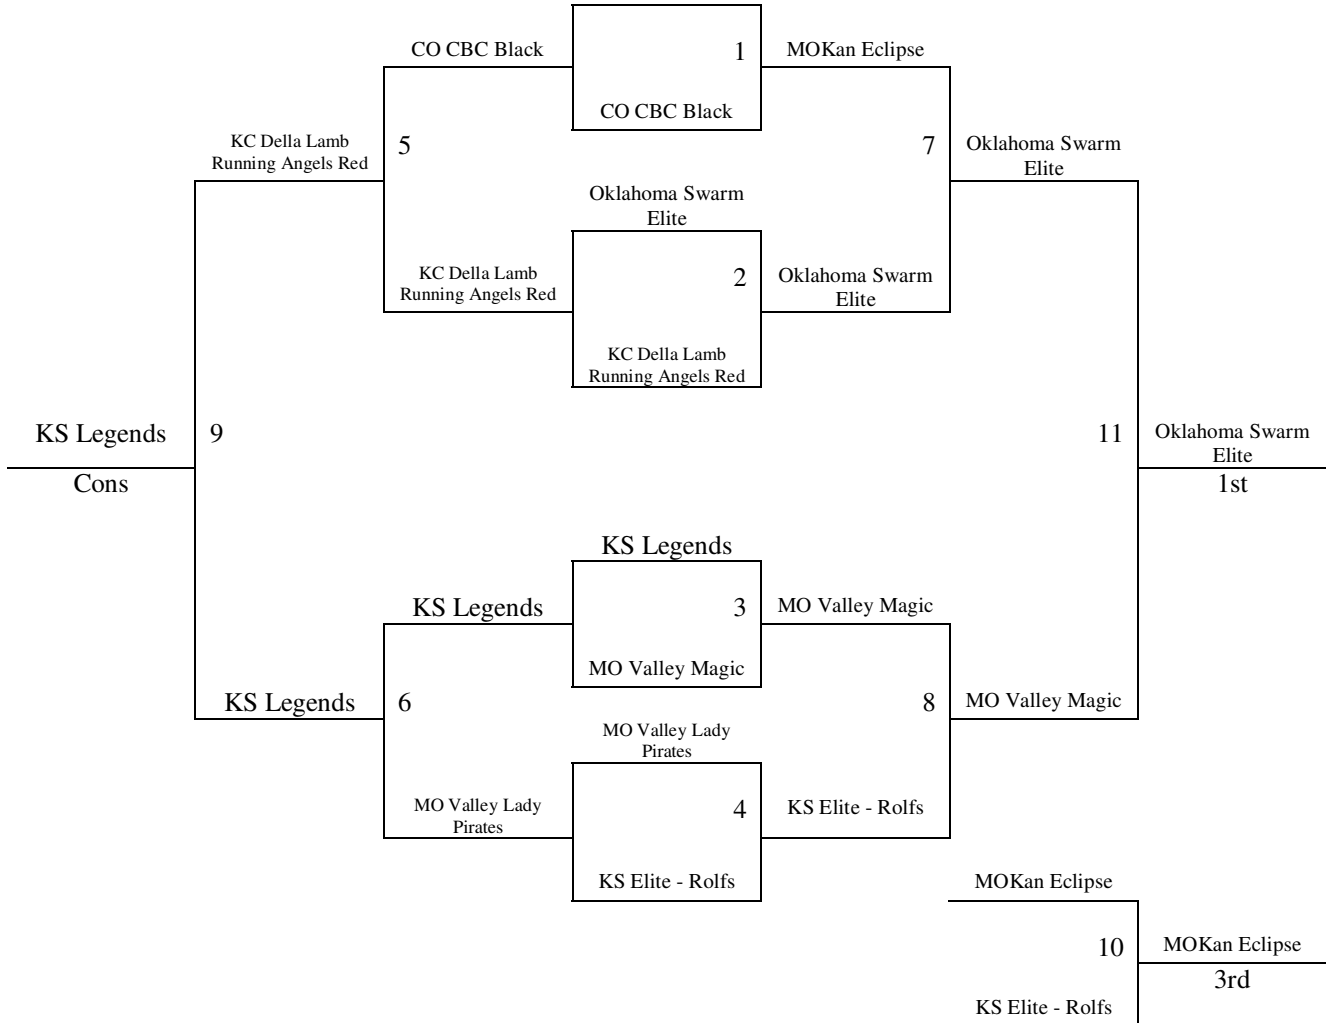

2011 Summer Kickoff

June 10-12, 2011

7th Grade Girls

Bracket A

MOKan Eclipse