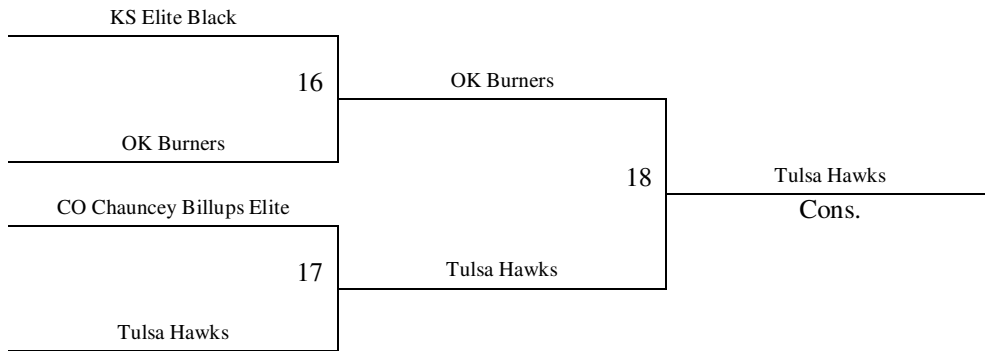

Games played at Clearwater High School in Clearwater, KS; Campus High School in Wichita, KS; Haysville Middle School in Haysville; Farha Center in Wichita, KS

The top 2 teams in pools A-F to bracket A. Others to Bracket B.  
The top 2 teams in pools G-L to bracket B. Others to Bracket C.  
The top 2 teams in pools M-O to bracket C. Others to Bracket D.  
Tie Breaker – 2 way – Head to Head; 3 way – Coin Flip

Camp HS 1-2 = Campus High School Courts 1 and 2 (in Haysville/Wichita)

Hays MS 1 and 2 = Haysville Middle School Courts 1 and 2

Hays MS W = Haysville Middle School West

Farha 4 = YMCA Farha Sports Complex

CL HS 1-2 = Clearwater High School Courts 1 and 2

**2011 Summer Kickoff  
June 10-12, 2011  
7<sup>th</sup> Grade Boys  
Bracket A**

**Bracket A - Consolation**

**2011 Summer Kickoff  
June 10-12, 2011  
7<sup>th</sup> Grade Boys  
Bracket B**