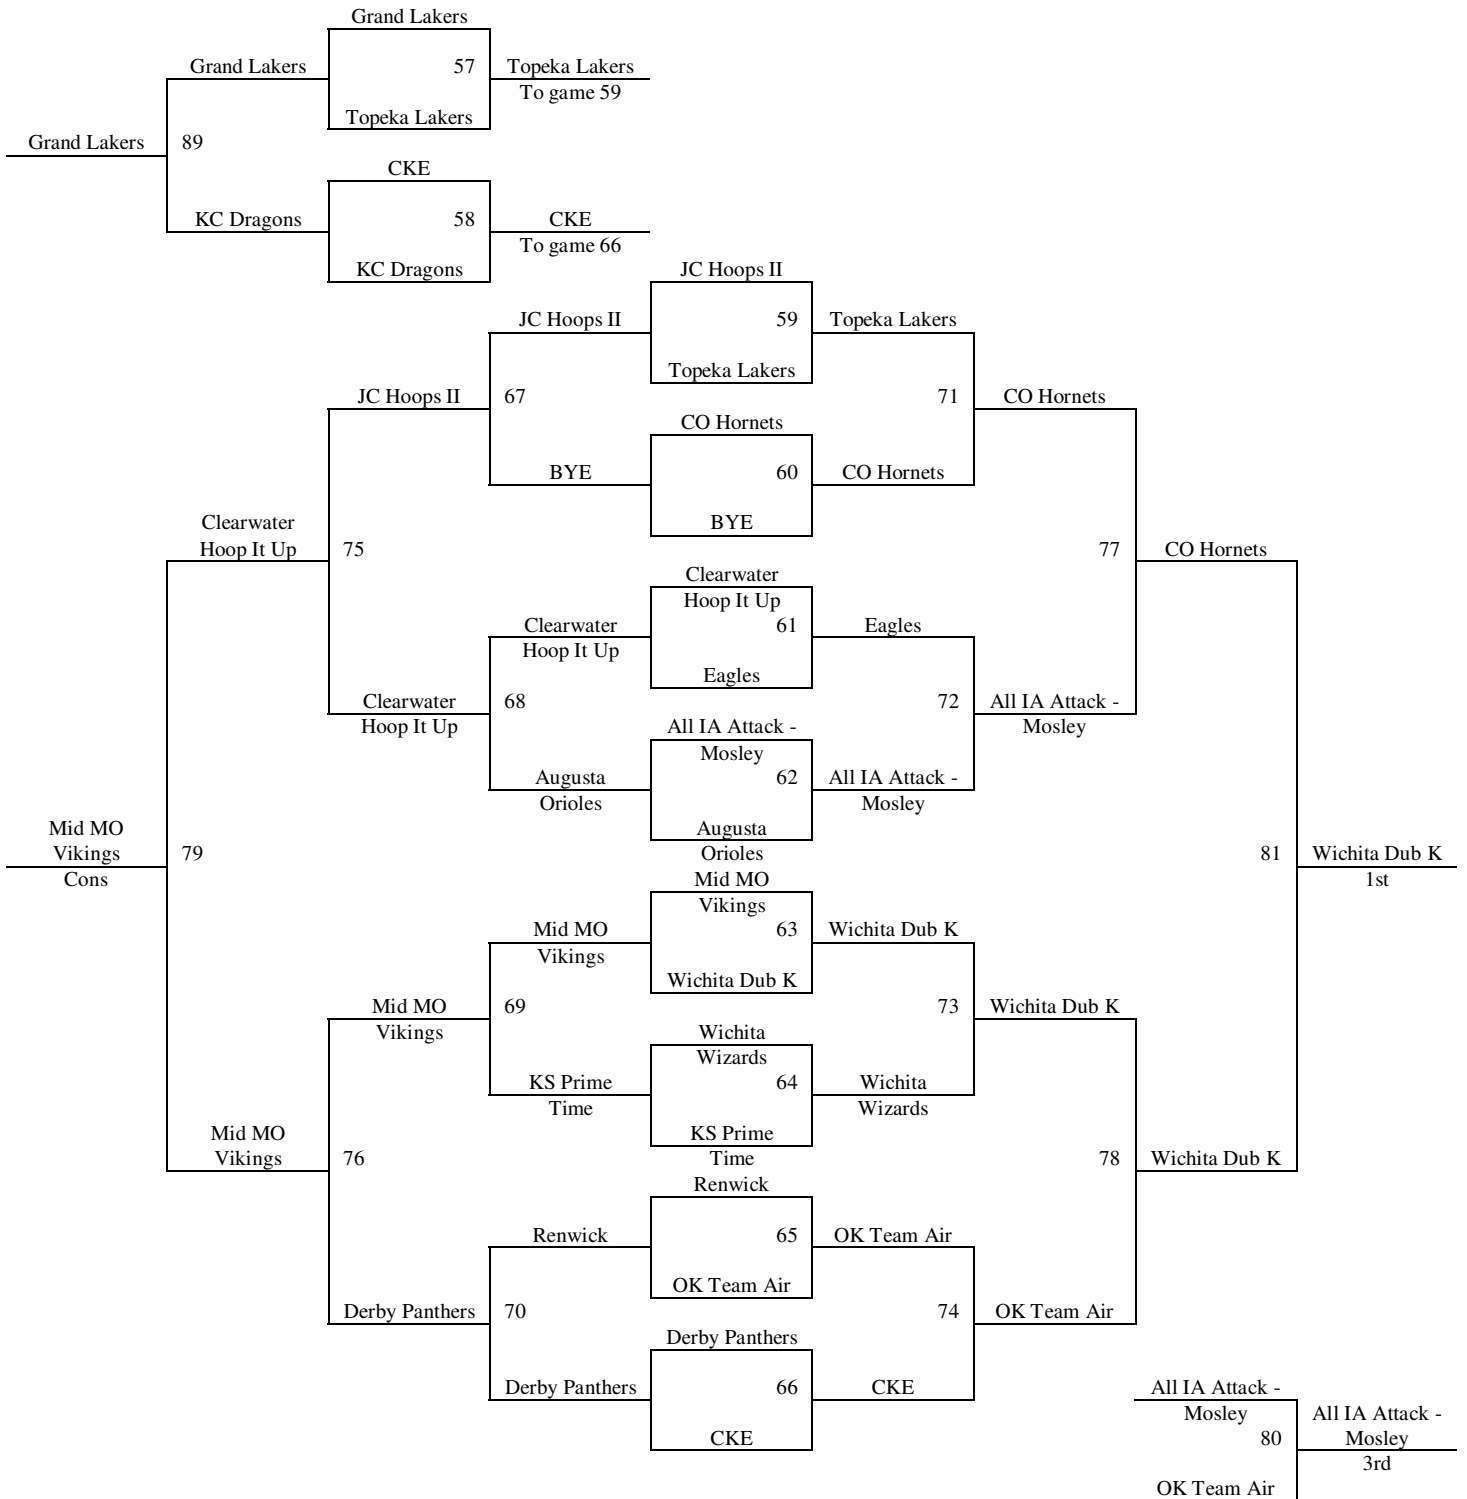

**2011 Summer Kickoff
June 10-12, 2011
7th Grade Boys
Bracket C**