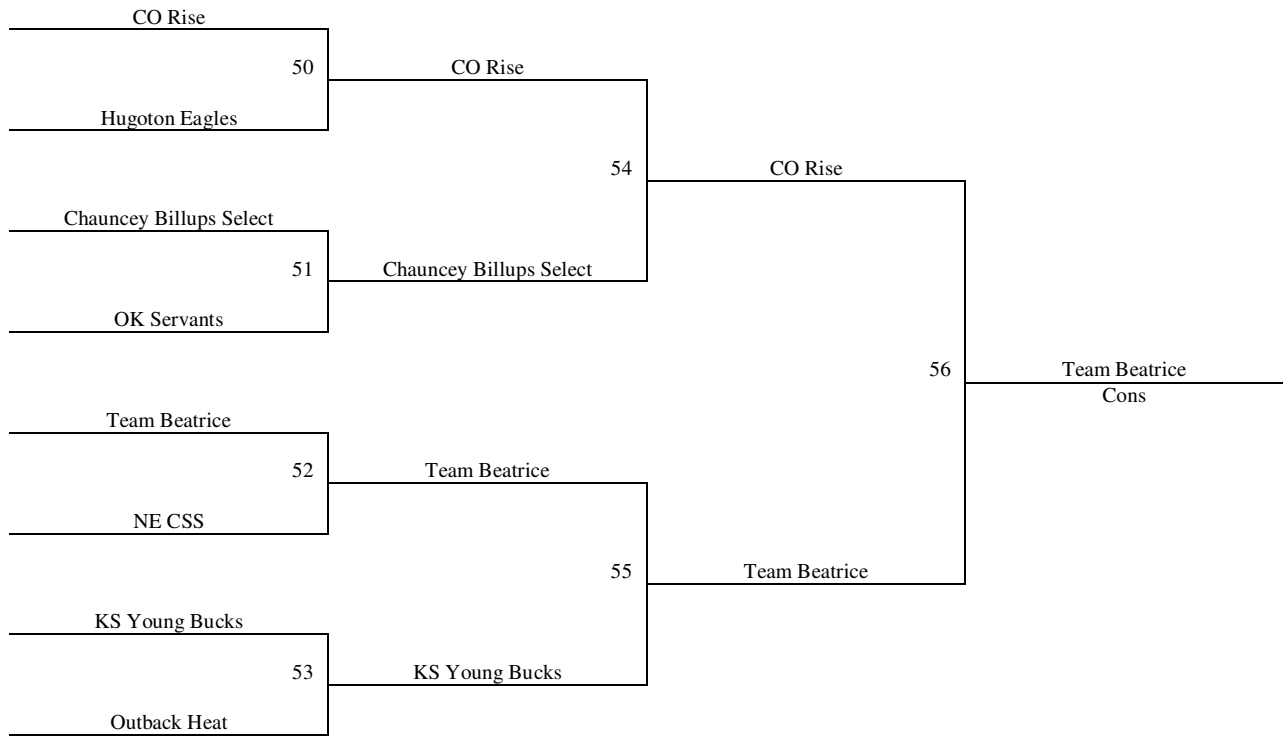

2011 Summer Kickoff
June 10-12, 2011
7th Grade Boys
Bracket B – Consolation