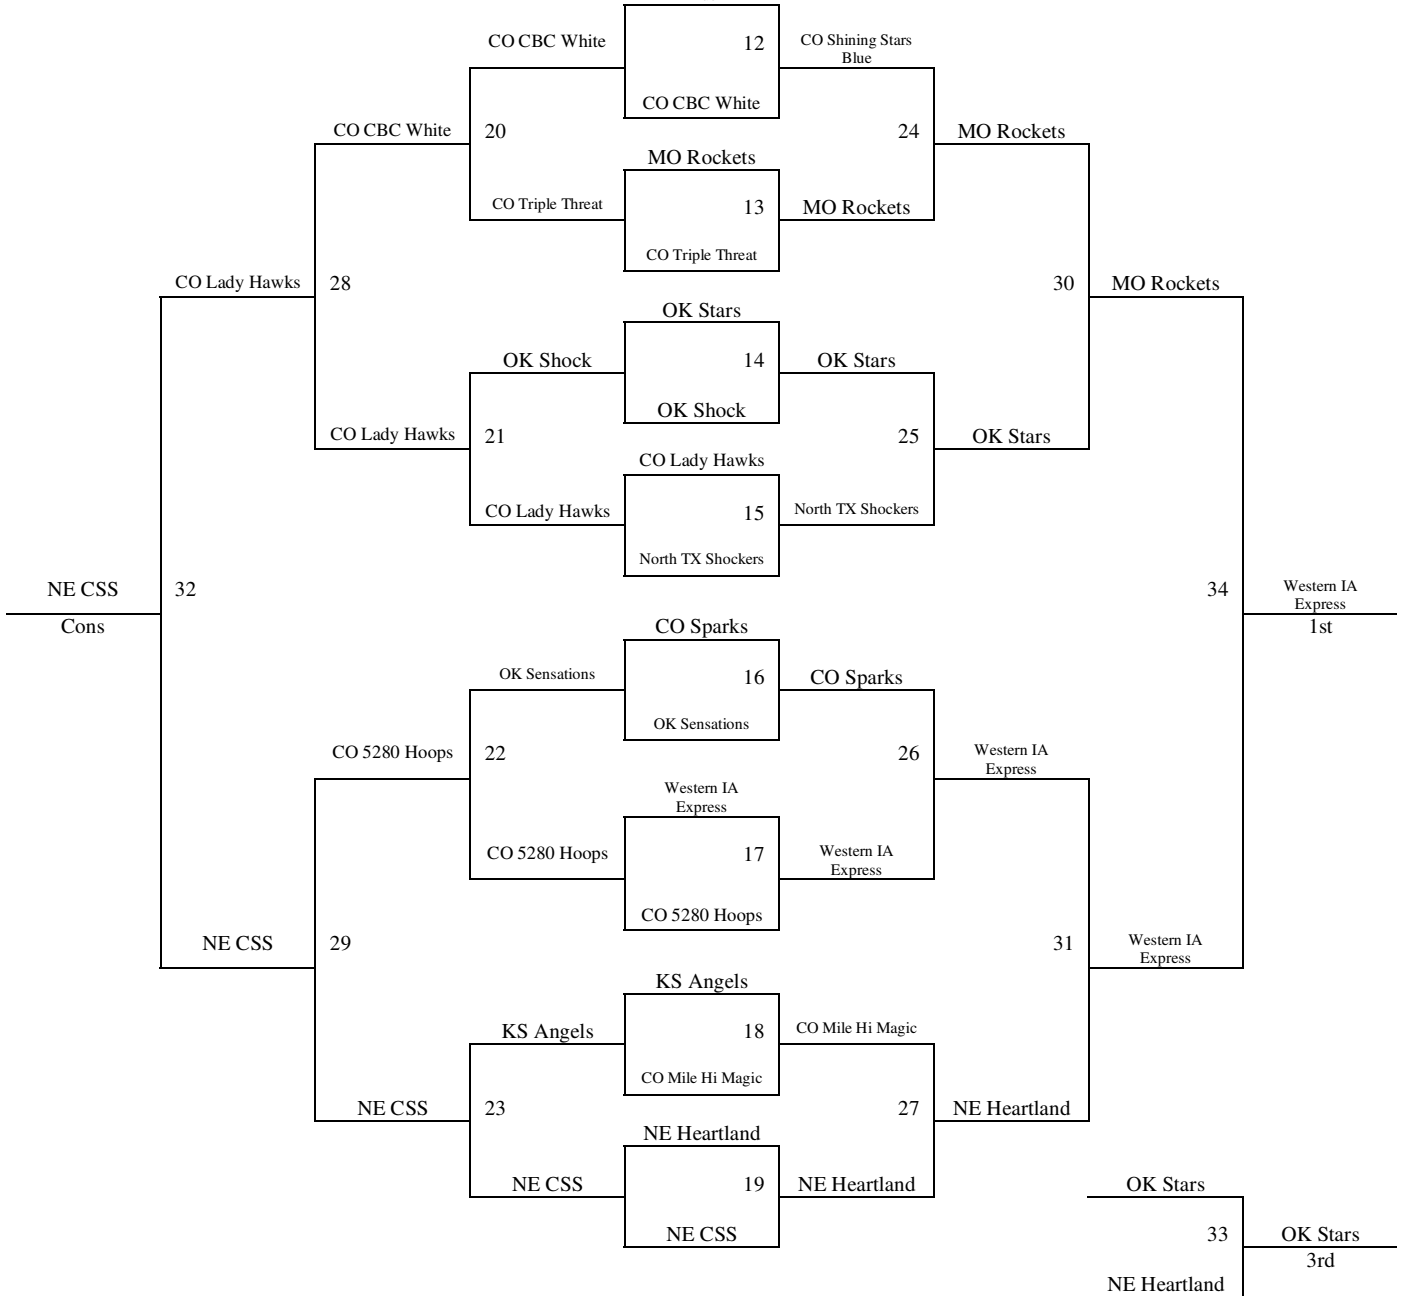

2011 Summer Kickoff

June 10-12, 2011

7th Grade Girls

Bracket B

CO Shining Stars
Blue