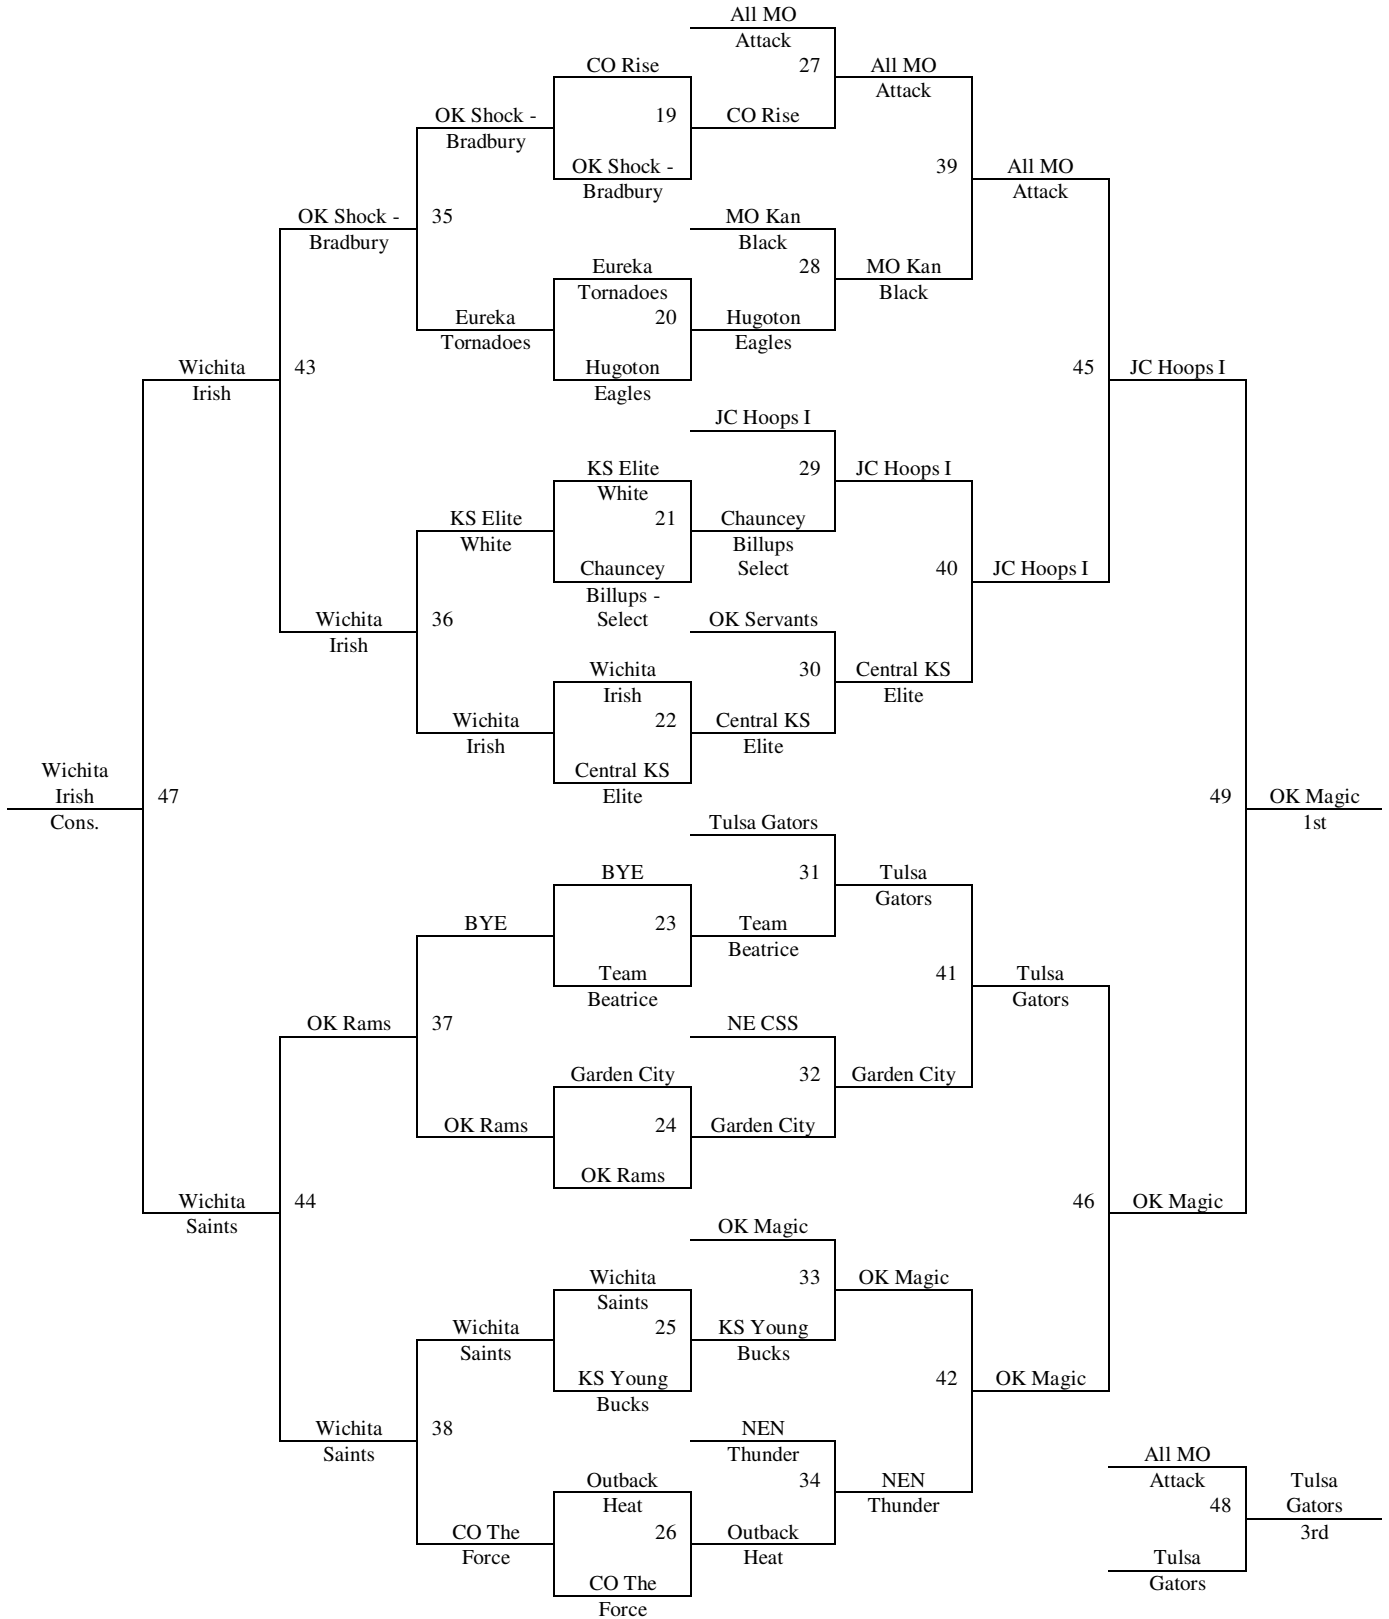

**2011 Summer Kickoff
June 10-12, 2011
7th Grade Boys
Bracket B**