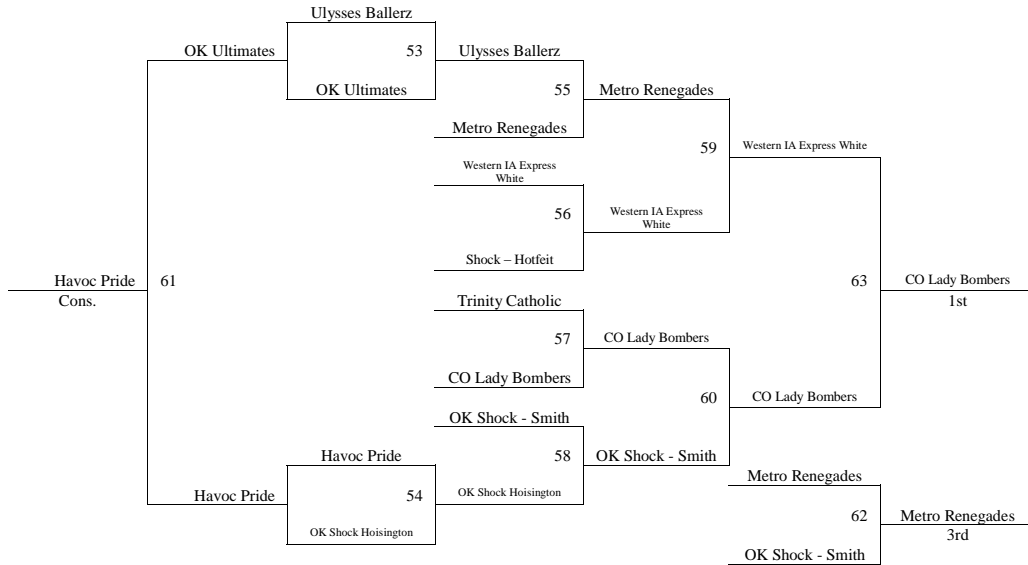

**2011 Summer Kickoff
June 10-12, 2011
6th Grade Girls
Bracket B - Consolation**

Bracket C

Bracket C - Consolation