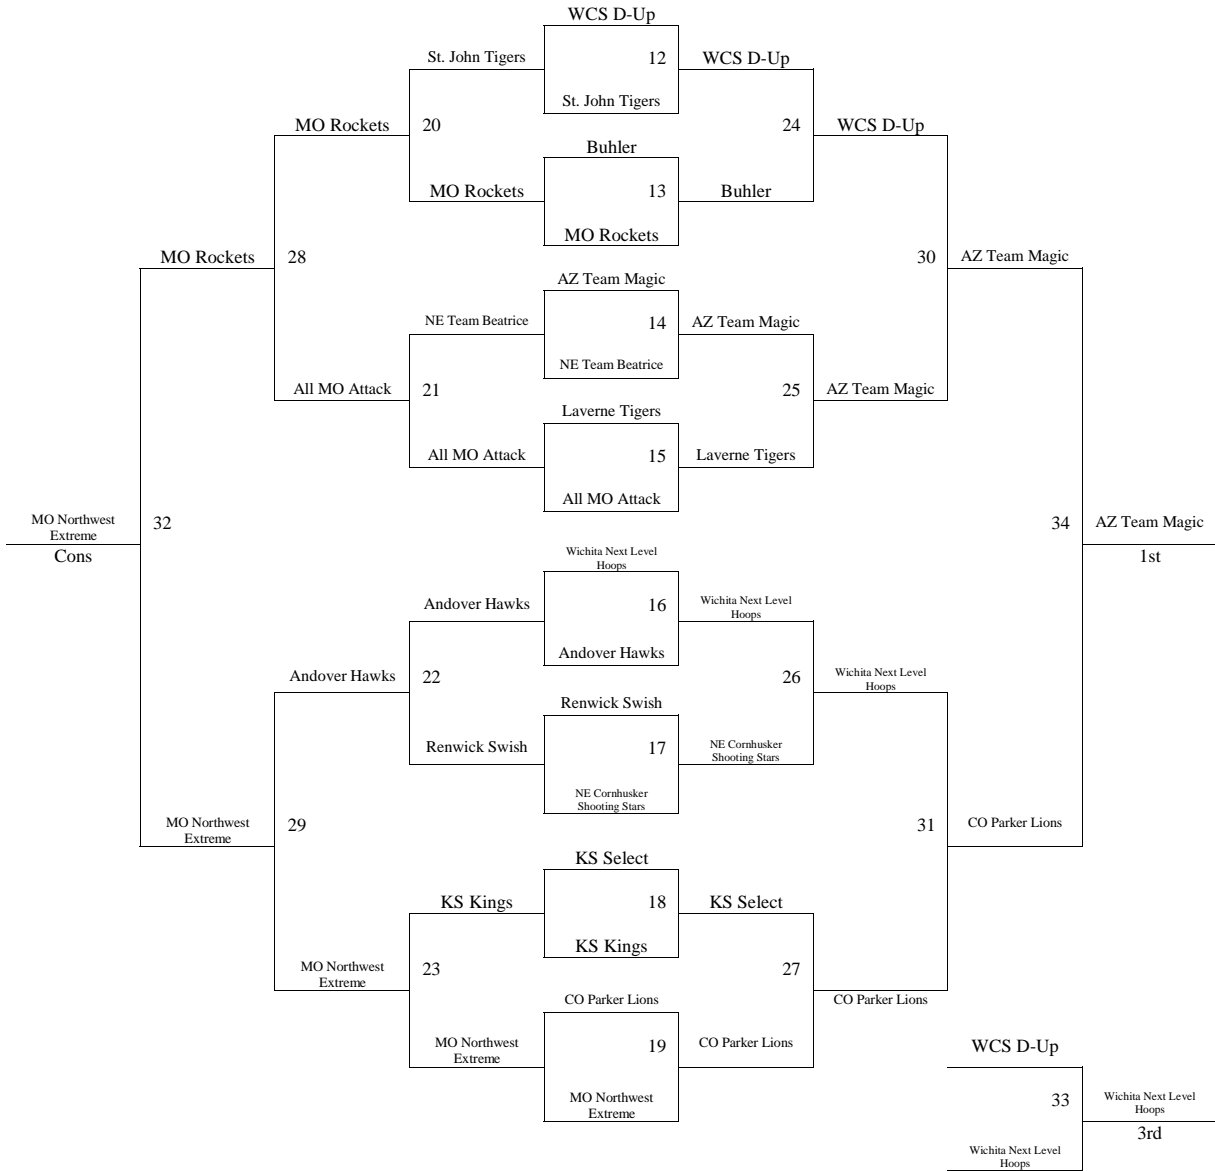

**2011 Summer Kickoff
June 10-12, 2011
6th Grade Boys
Bracket B**