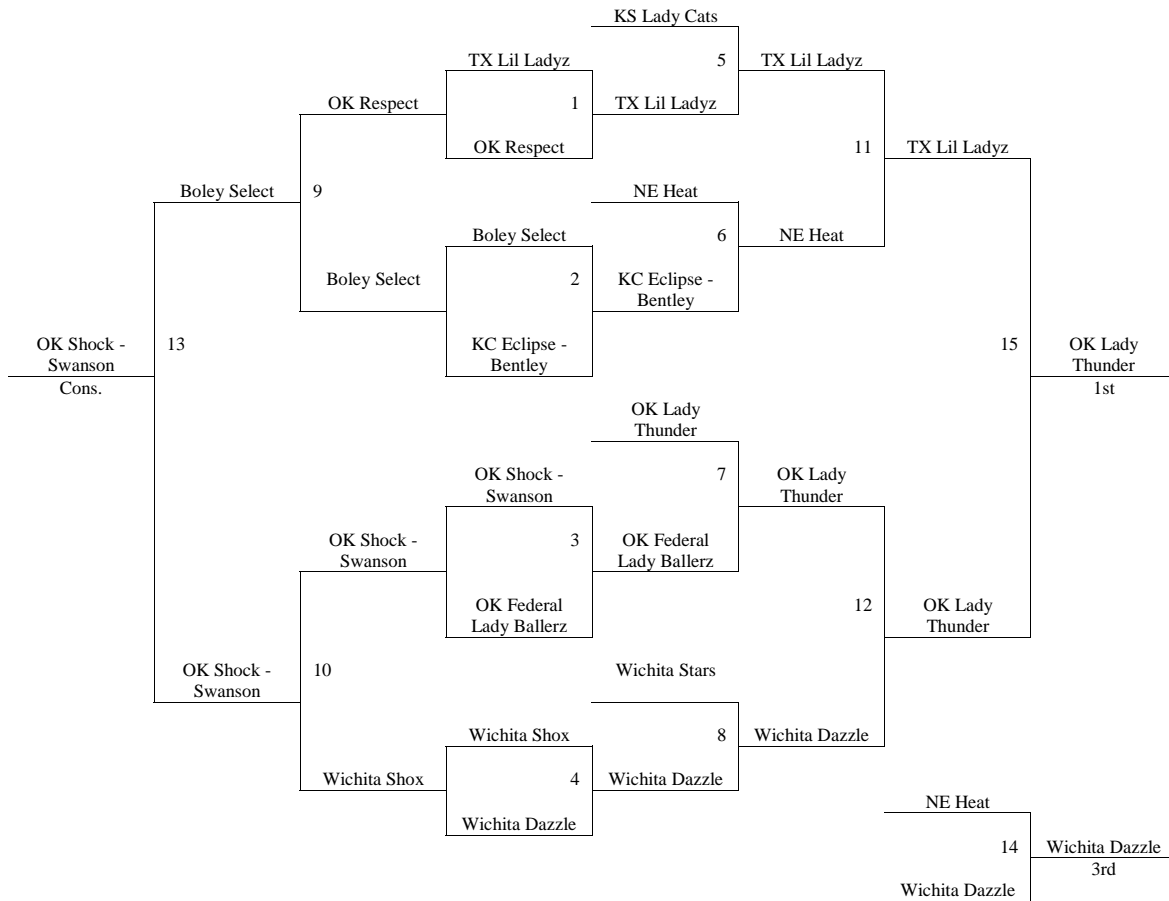

**2011 Summer Kickoff
June 10-12, 2011
6th Grade Girls
Bracket A**