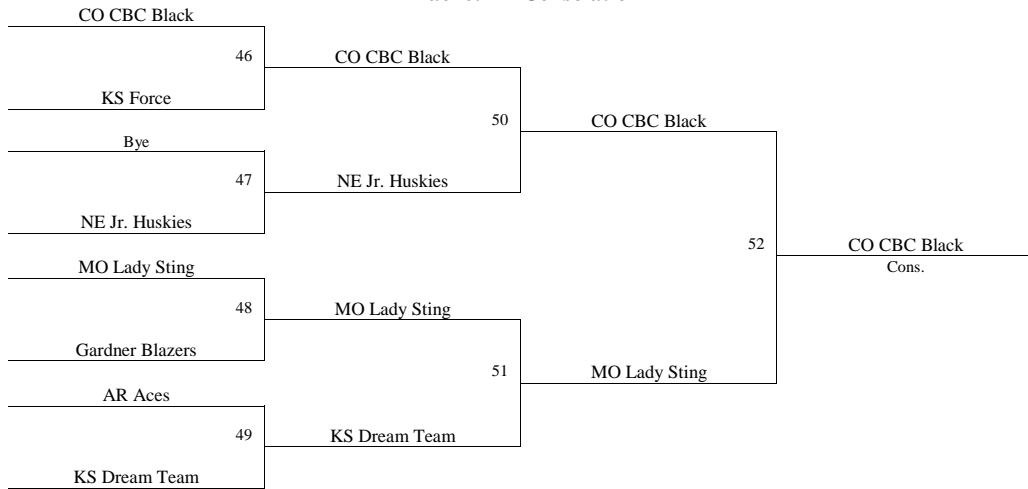

**2011 Summer Kickoff
June 10-12, 2011
6th Grade Girls
Bracket B - Consolation**