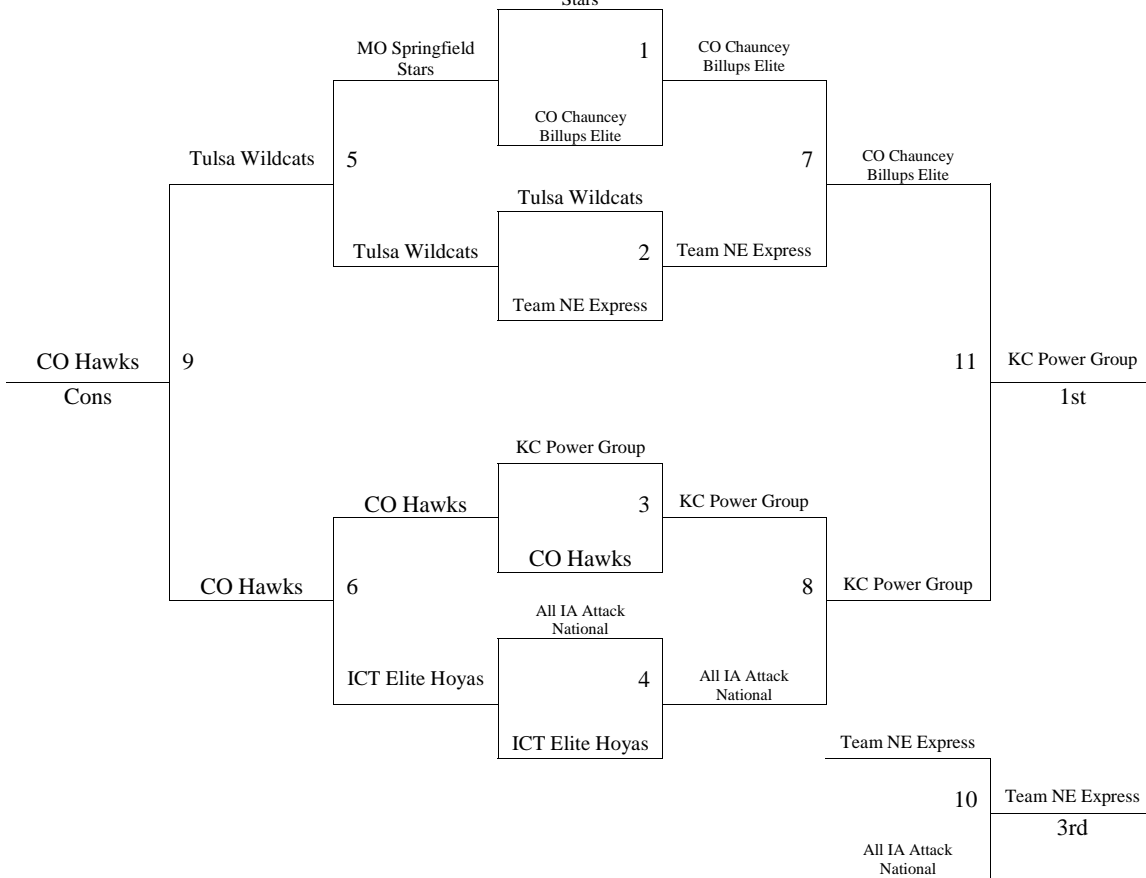

2011 Summer Kickoff
June 10-12, 2011
6th Grade Boys
Bracket A
MO Springfield
Stars