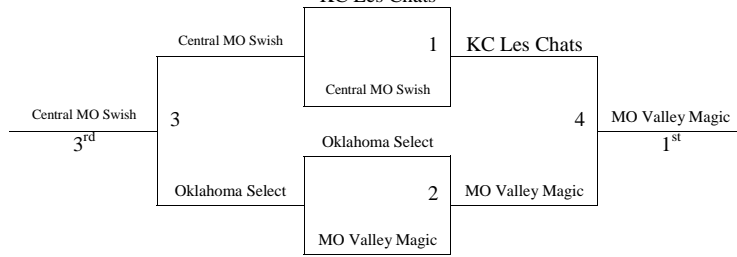

**2011 Summer Kickoff
June 10-12, 2011
5th Grade Girls
Bracket A
KC Les Chats**