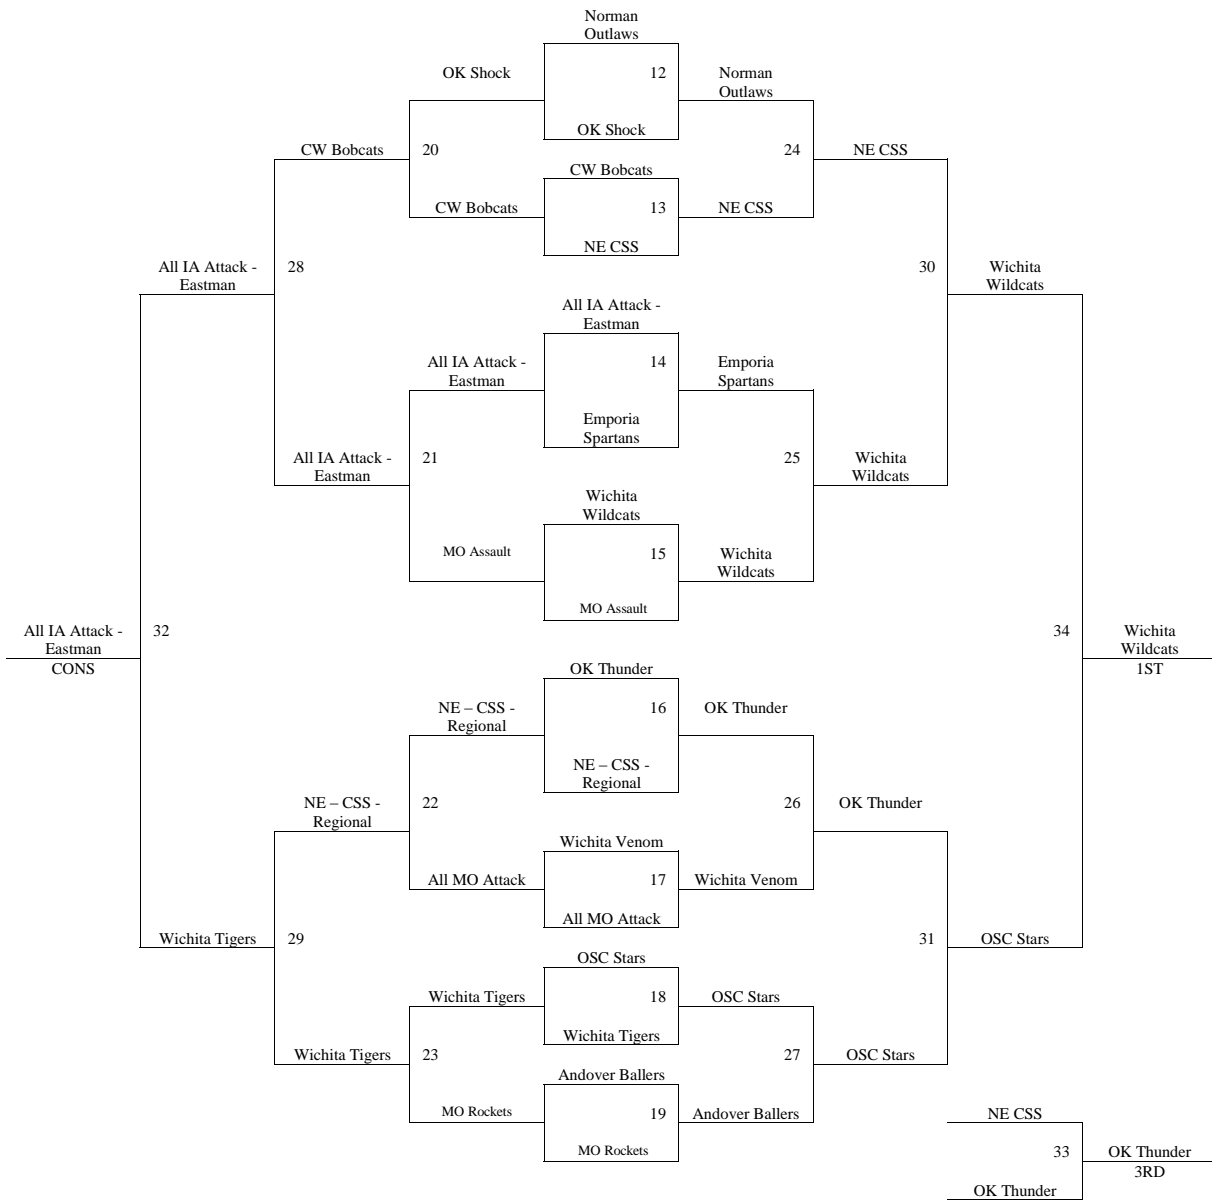

**2011 Summer Kickoff
June 10-12, 2011
5th Grade Boys**

Bracket B