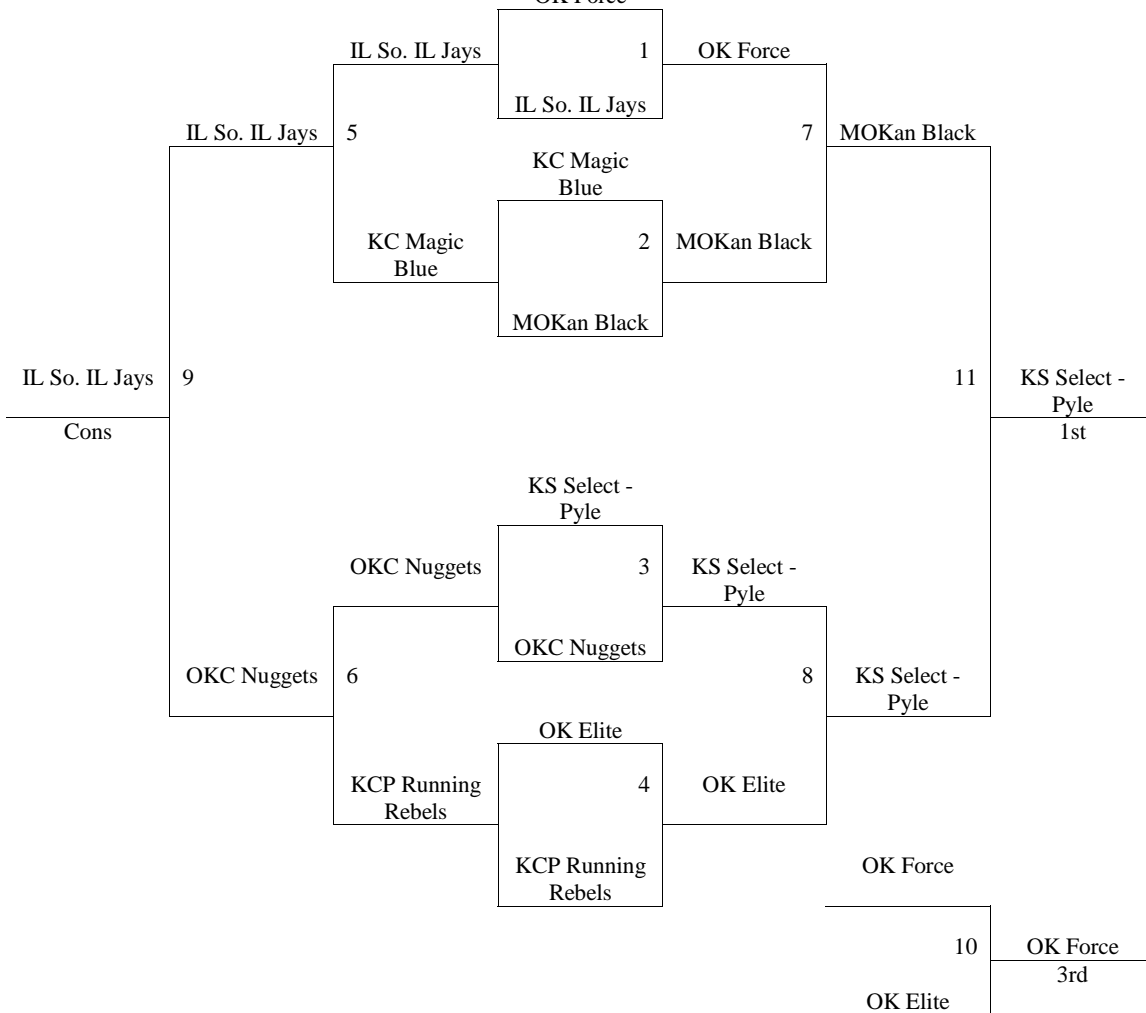

**2011 Summer Kickoff
June 10-12, 2011
5th Grade Boys**

**Bracket A
OK Force**