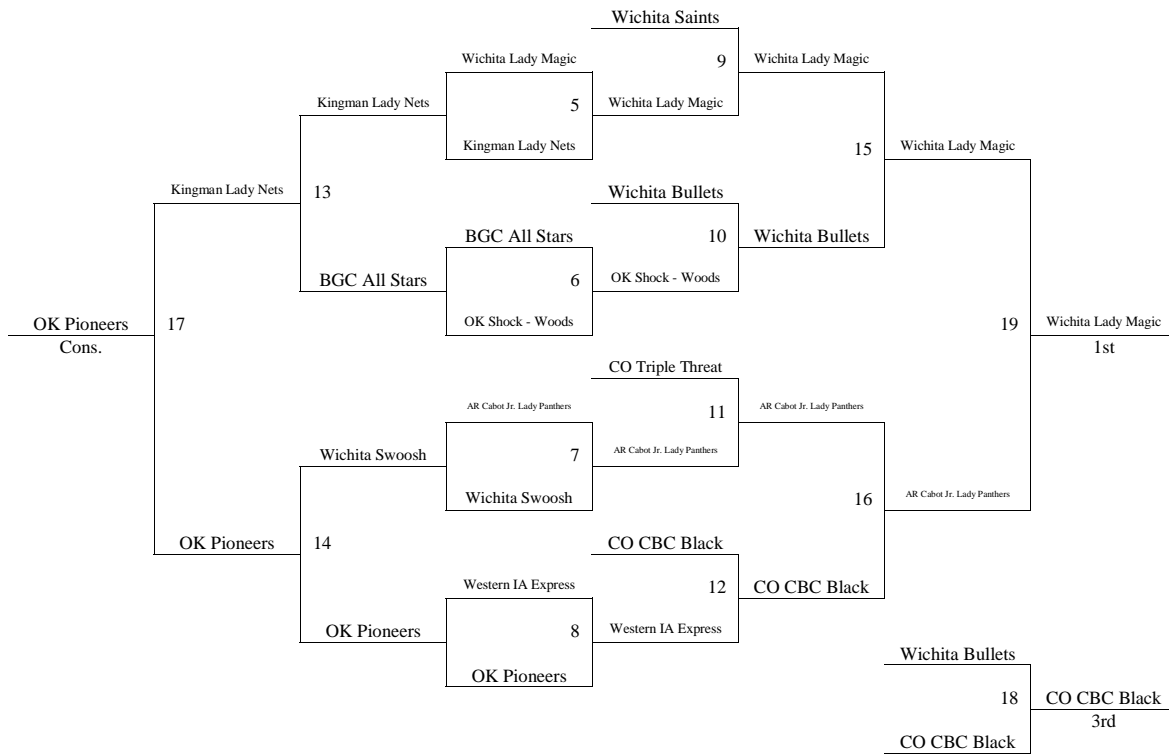

**2011 Summer Kickoff
June 10-12, 2011
5th Grade Girls
Bracket A
KC Les Chats**

Bracket B

Bracket B Consolation