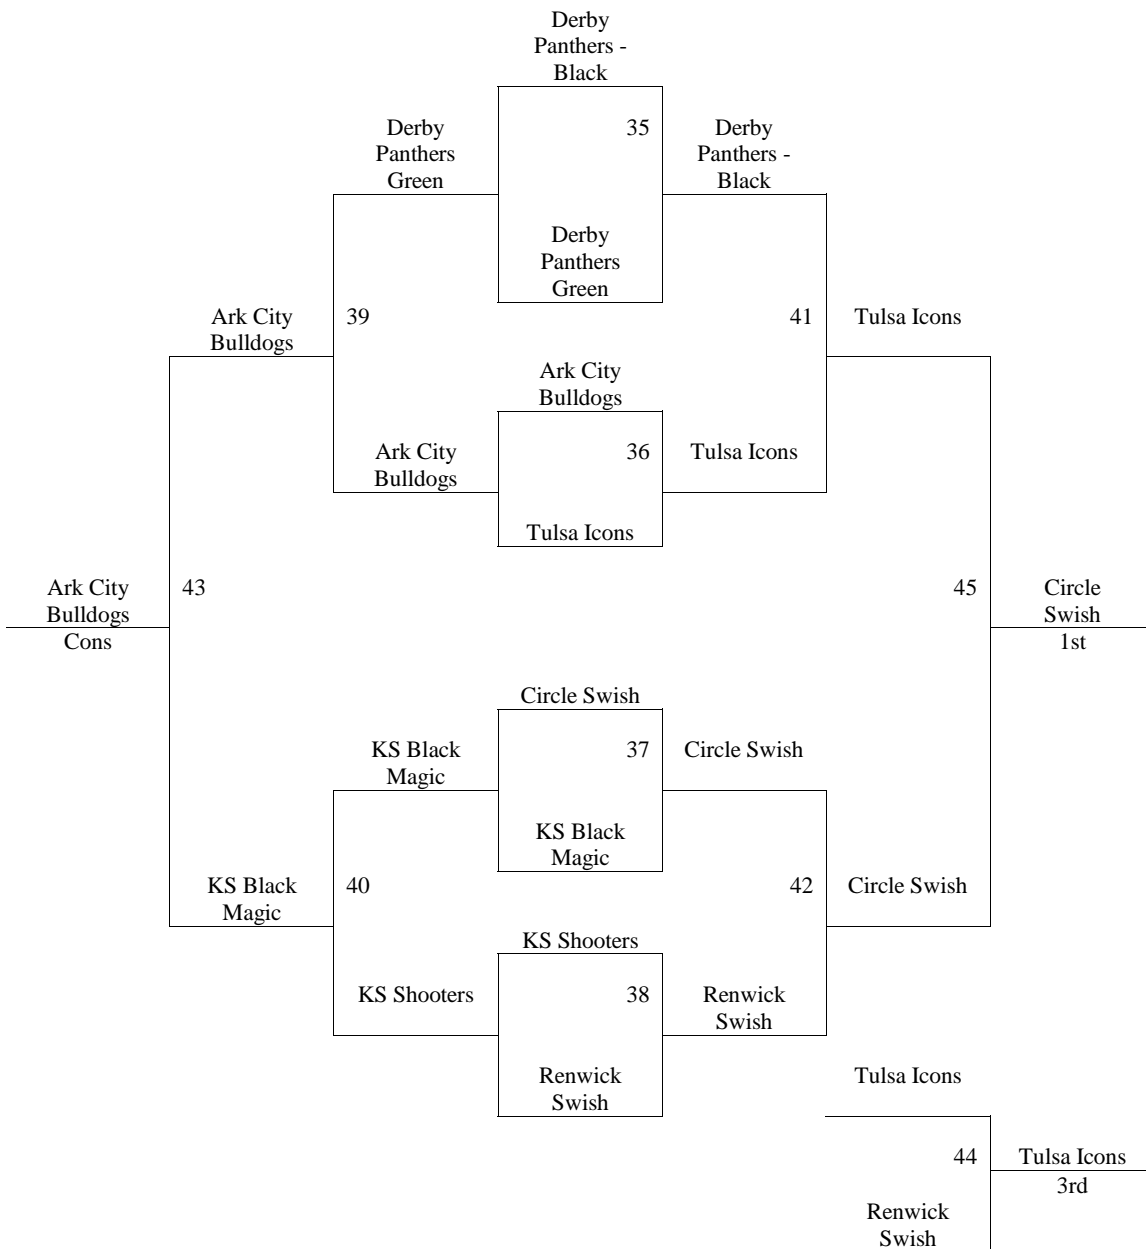

**2011 Summer Kickoff
June 10-12, 2011
5th Grade Boys**

Bracket C