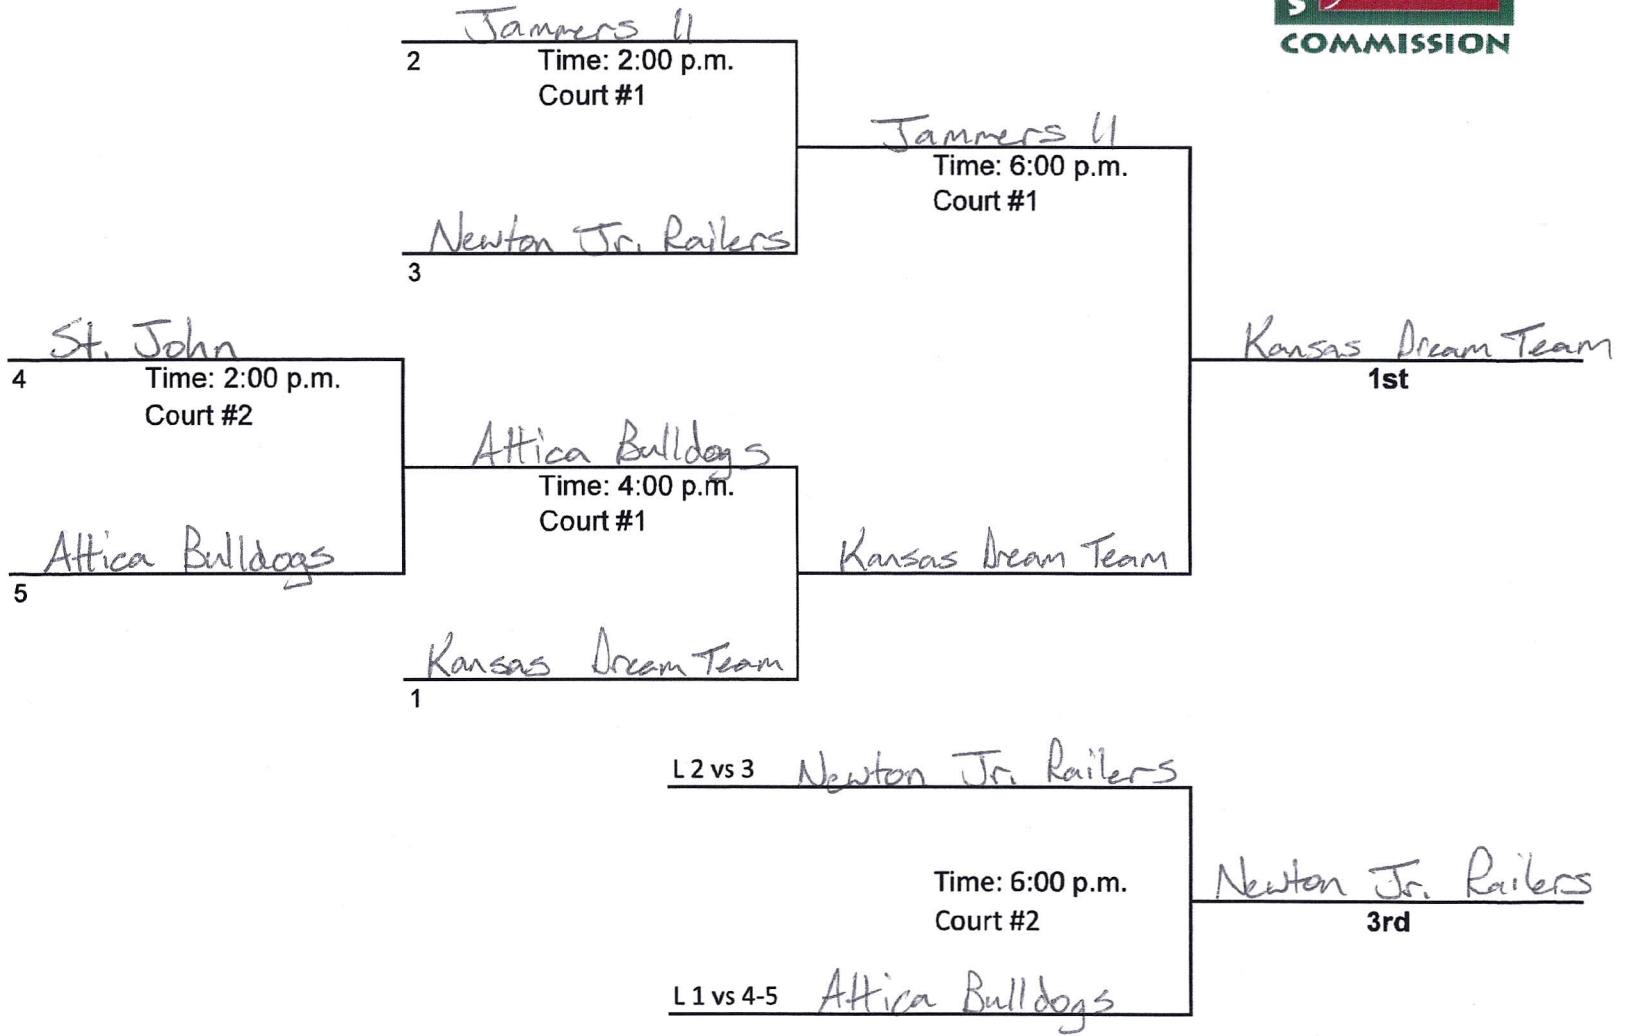

3rd/4th Grade Boys

Circle Middle School

3rd/4th Grade Girls

Haysville Middle School

5th Grade Boys - Circle Middle School

	W	L
1. Andover Ballers		
2nd- 2. Wichita Angels		
1st- 3. Wichita Venom		
4. Ark City Bulldogs		
3rd- 5. Andover Argonauts		
6. Derby Panthers-Black		