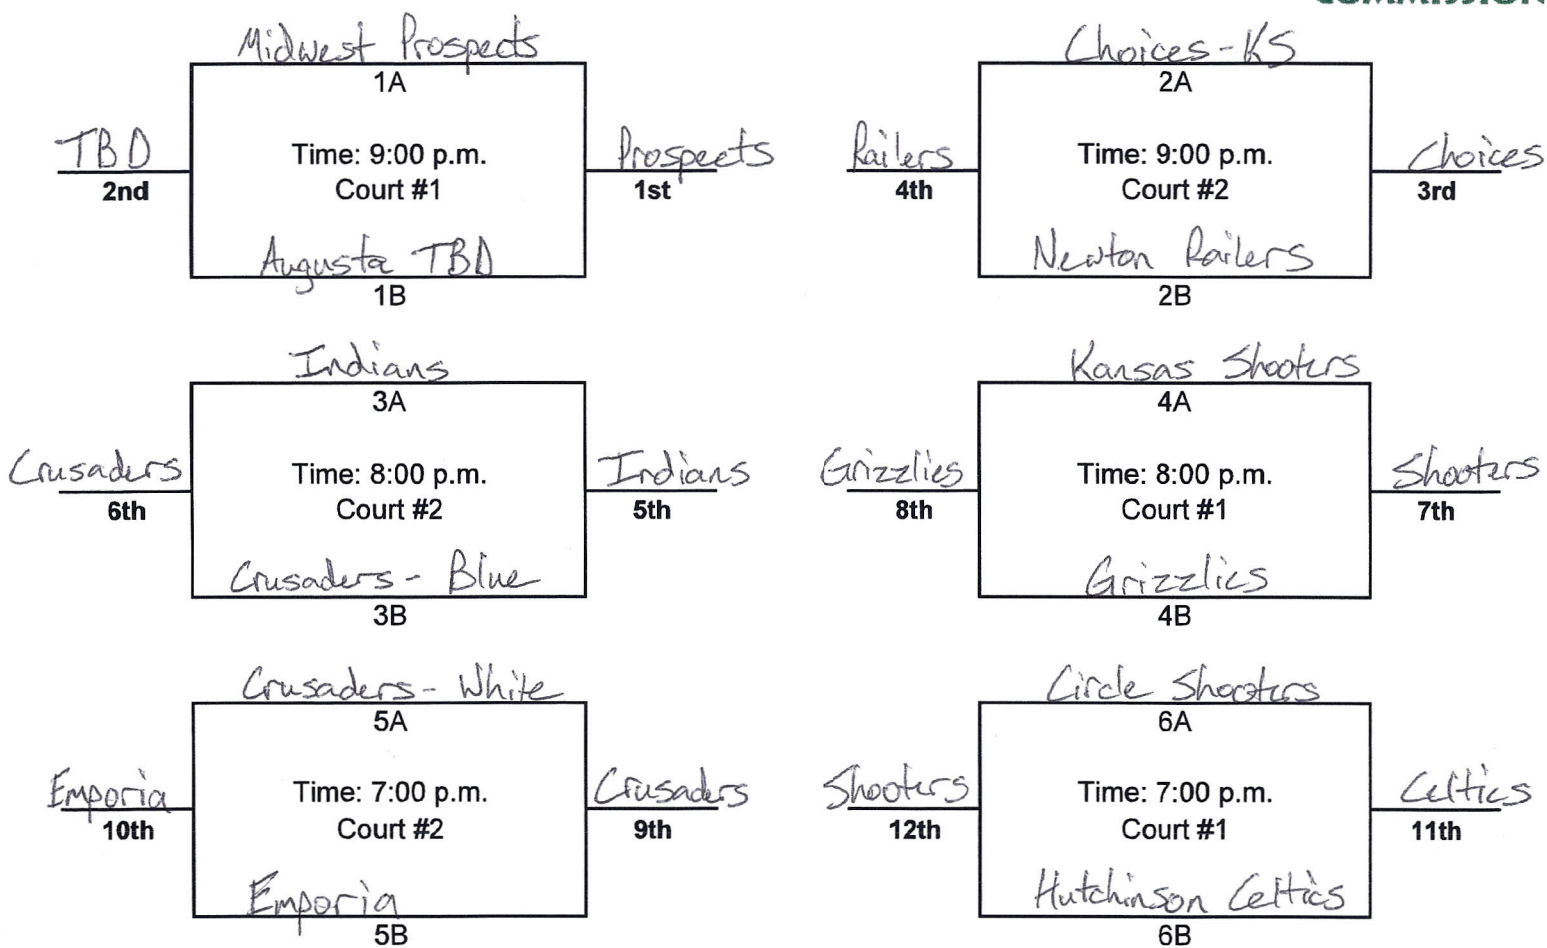

8th Grade Boys

Haysville Middle School