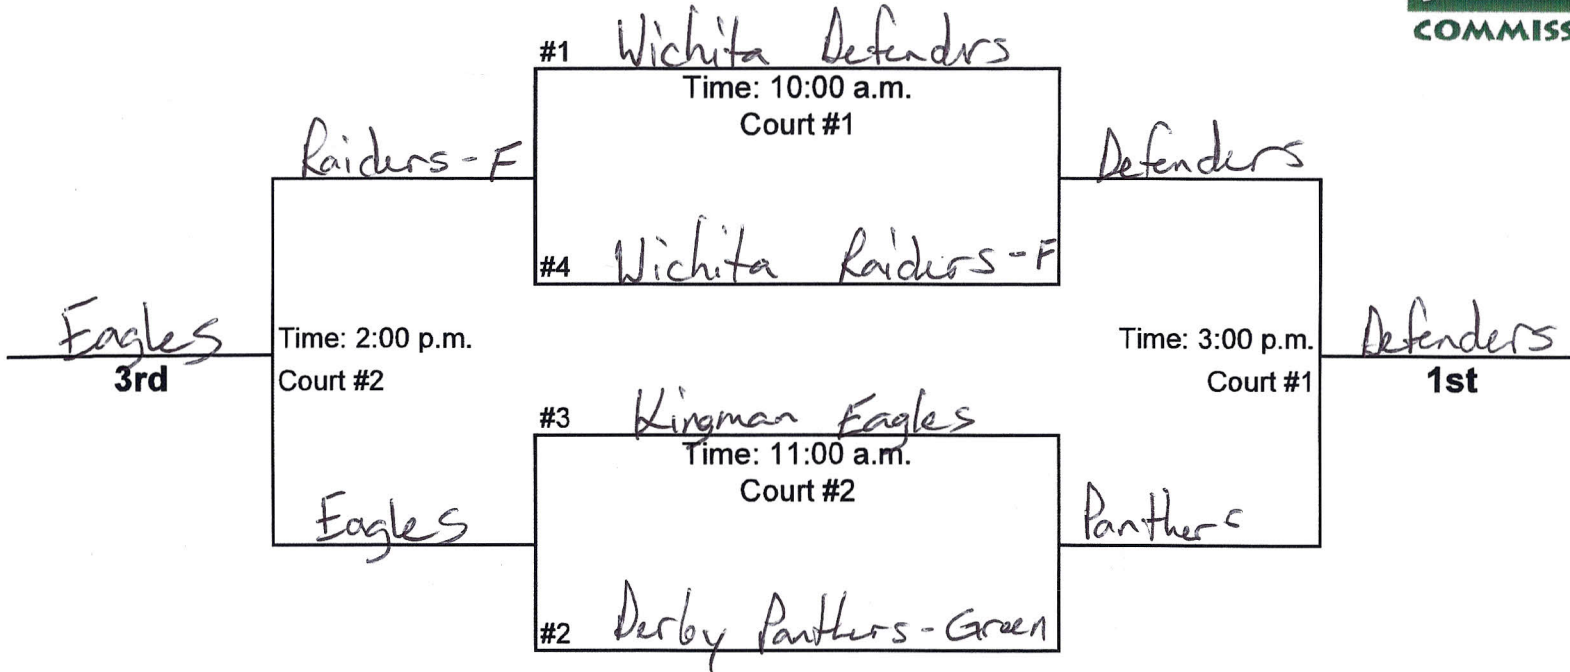

3rd/4th Grade Boys

Circle Middle School

3rd/4th Grade Girls

Haysville Middle School

5th Grade Boys - Circle Middle School

	W	L
1. Andover Ballers		
2nd- 2. Wichita Angels		
1st- 3. Wichita Venom		
4. Ark City Bulldogs		
3rd- 5. Andover Argonauts		
6. Derby Panthers-Black		