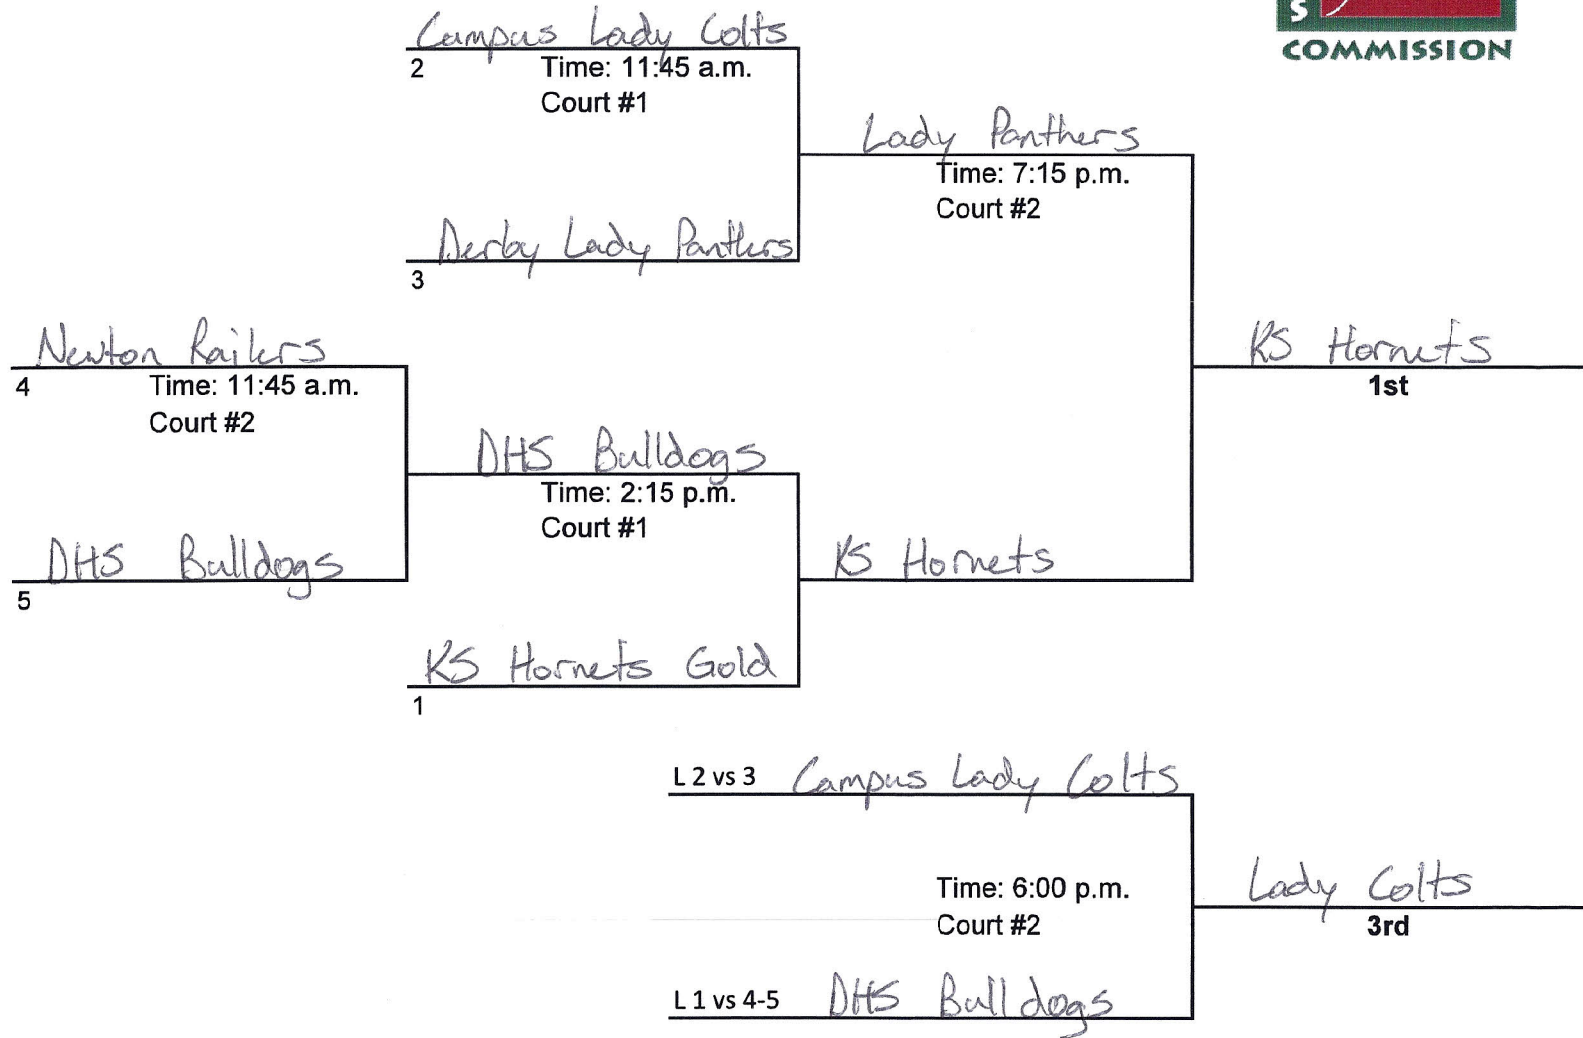

Friday, June 3 Court #1 Court #2

5:00 PM		4 vs 5
6:15 PM		
7:30 PM		6 vs 4
8:45 PM		2 vs 3

Saturday, June 4 Court #1 Court #2

8:00 AM		
9:15 AM		
10:30 AM		
11:45 AM	1 vs 4	2 vs 6
1:00 PM		
2:15 PM		
3:30 PM		3 vs 5
4:45 PM		2 vs 4
6:00 PM	1 vs 5	3 vs 6

Sunday, June 5 Court #1 Court #2

8:00 AM	1 vs 3	2 vs 5
9:15 AM		
10:30 AM	1 vs 6	
11:45 AM		
1:00 PM		
2:15 PM		1 vs 2
3:30 PM	5 vs 6	
4:45 PM		3 vs 4

9th/10th Grade Girls

Circle High School

11th/12th Grade Girls - Circle High School