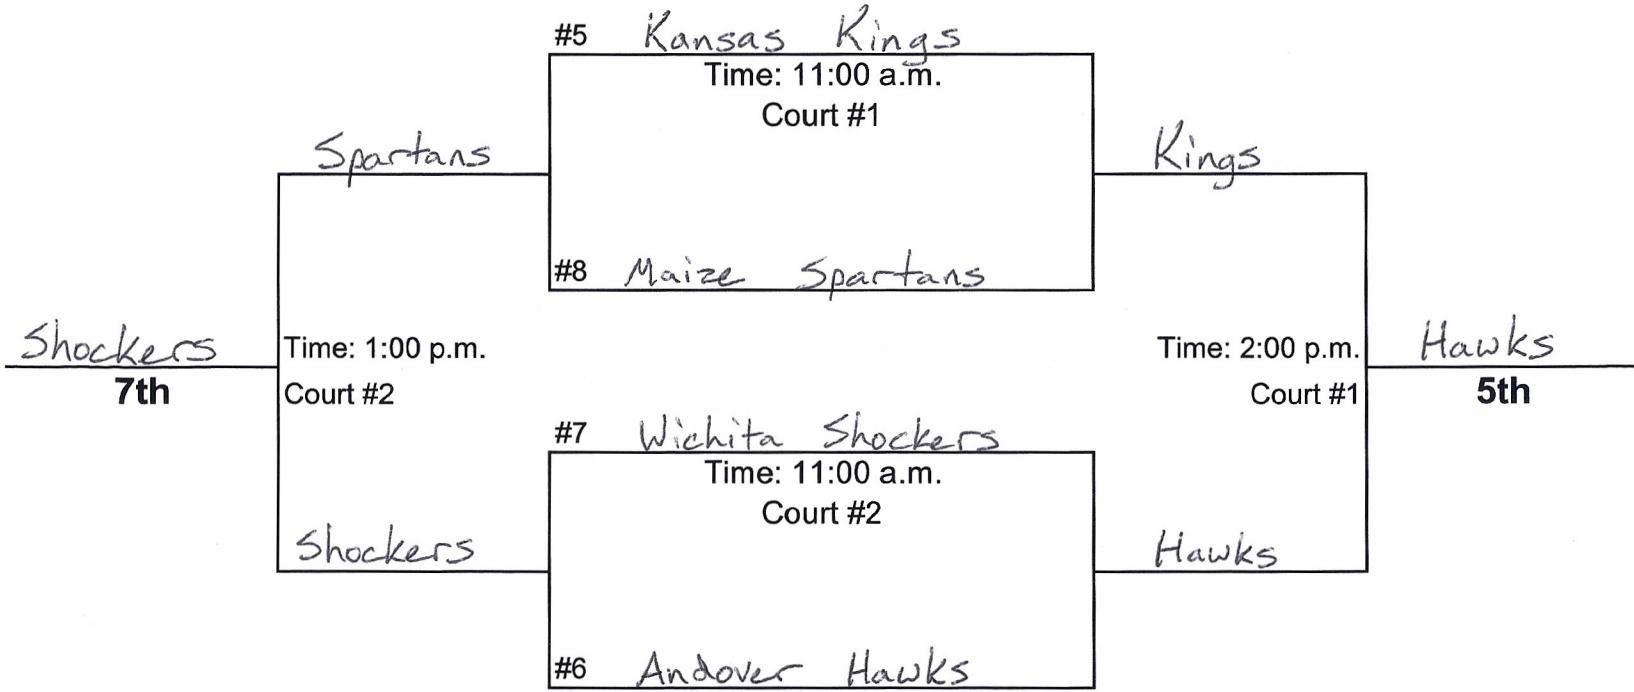

Sunday, May 22 Court #1 Court #2

10:00 AM		
11:00 AM		
12:00 PM		
1:00 PM	tournament	
2:00 PM		tournament
3:00 PM		
4:00 PM		
5:00 PM	tournament	tournament

5th Grade Boys

Benton Middle School

6th Grade Boys

Benton Middle School

Bracket A

Bracket B

7th/8th Grade Boys

Benton Middle School

5th/6th Grade Girls - Circle High School

	W	L
1. Shox KS		
2. BGC All Stars		
3. KS Eclipse 5th Sparq		
4. KS Dream Team		

Saturday, May 2 **Court #1** **Court #2**