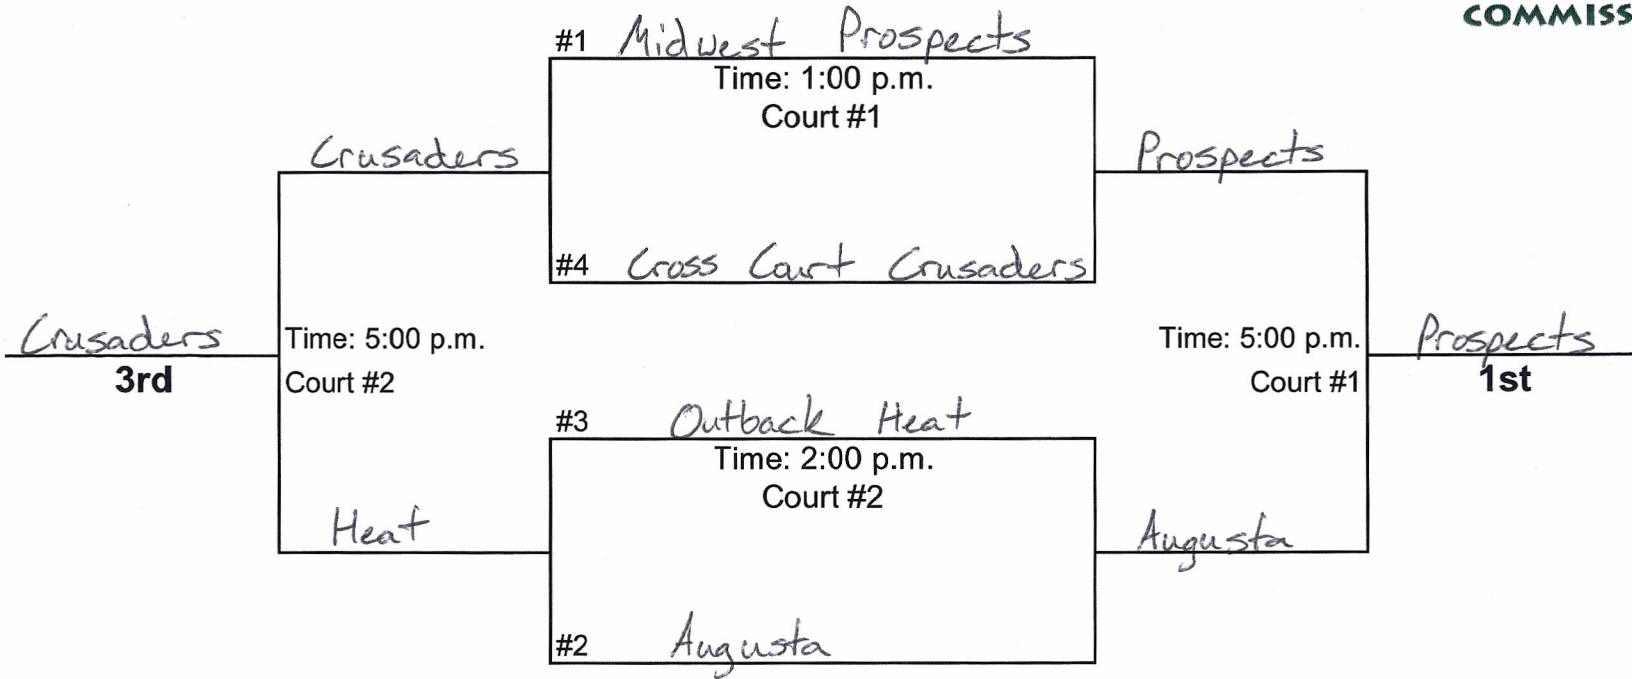

Benton Middle School

Bracket A

Bracket B

7th/8th Grade Boys

Benton Middle School

5th/6th Grade Girls - Circle High School

	W	L
1. Shox KS		
2. BGC All Stars		
3. KS Eclipse 5th Sparq		
4. KS Dream Team		

Saturday, May 2 **Court #1** **Court #2**

9:00 AM		
10:00 AM	3 vs (4)	
11:00 AM		(1) vs 2
12:00 PM		
1:00 PM	1 vs (3)	2 vs (4)
2:00 PM		
3:00 PM		
4:00 PM	1 vs (4)	2 vs (3)
5:00 PM		
6:00 PM		
7:00 PM		
8:00 PM		

Sunday, May 22 **Court #1** **Court #2**