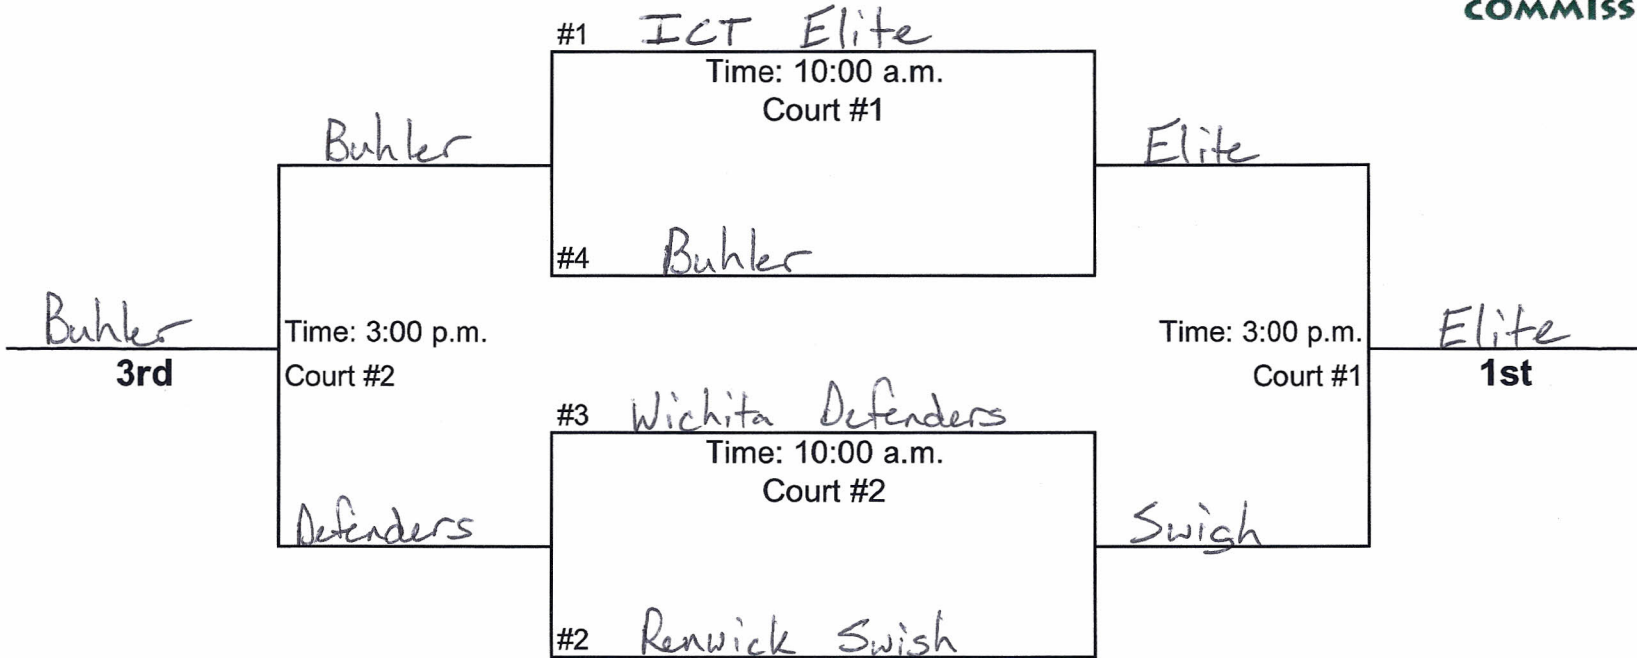

6th Grade Boys

Benton Middle School

Bracket A