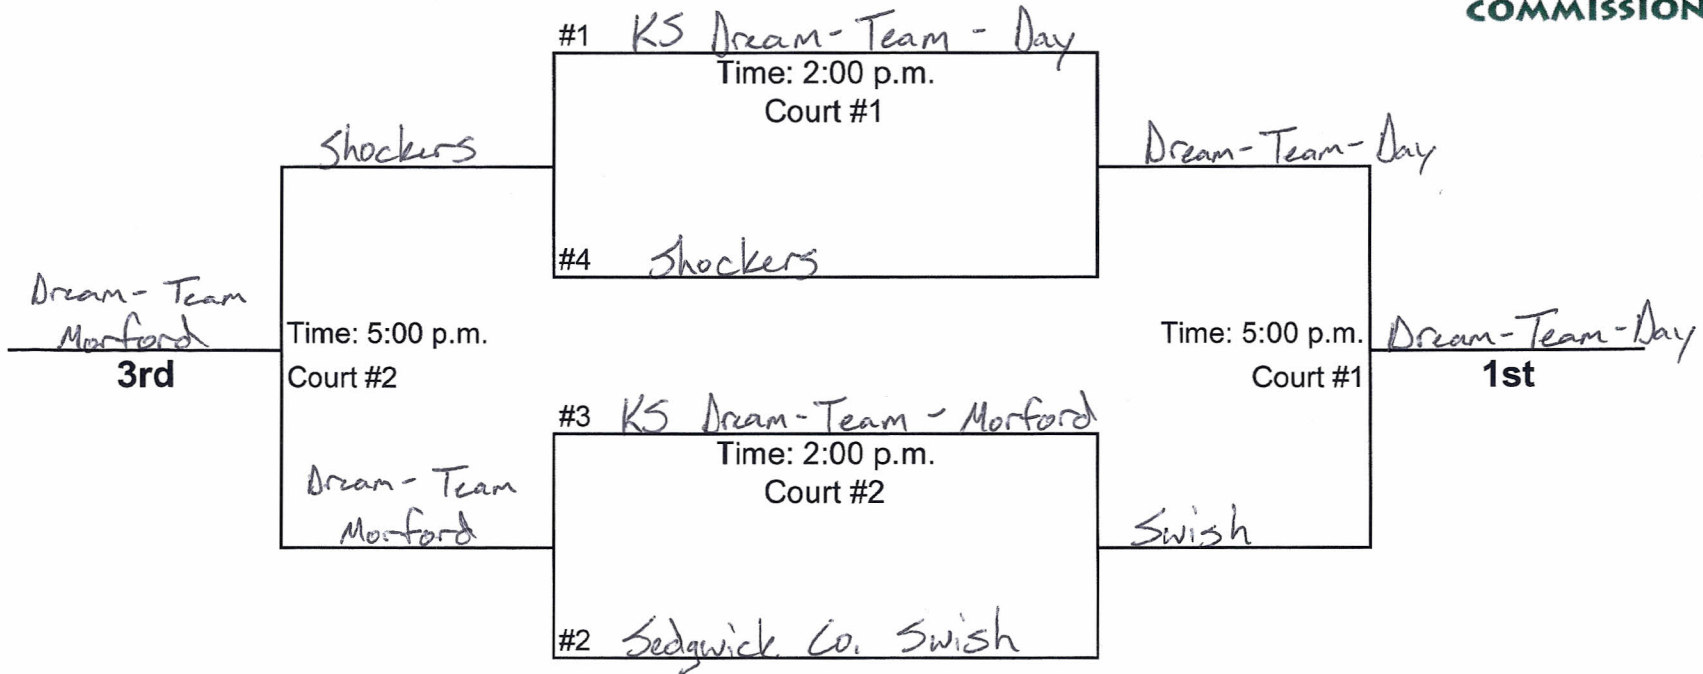

Saturday, May 21 **Court #1** **Court #2**

9:00 AM	1 vs 2	3 vs 4
10:00 AM		
11:00 AM		
12:00 PM	1 vs 3	2 vs 4
1:00 PM		
2:00 PM		1 vs 4
3:00 PM	2 vs 3	
4:00 PM		
5:00 PM		

Sunday, May 22 **Court #1** **Court #2**

12:00 PM		
1:00 PM	tournament	tournament
2:00 PM		
3:00 PM		
4:00 PM	tournament	tournament

5th/6th Grade Girls

Circle High School

7th/8th Grade Girls

Circle High School

11th/12th Grade Girls

Circle High School