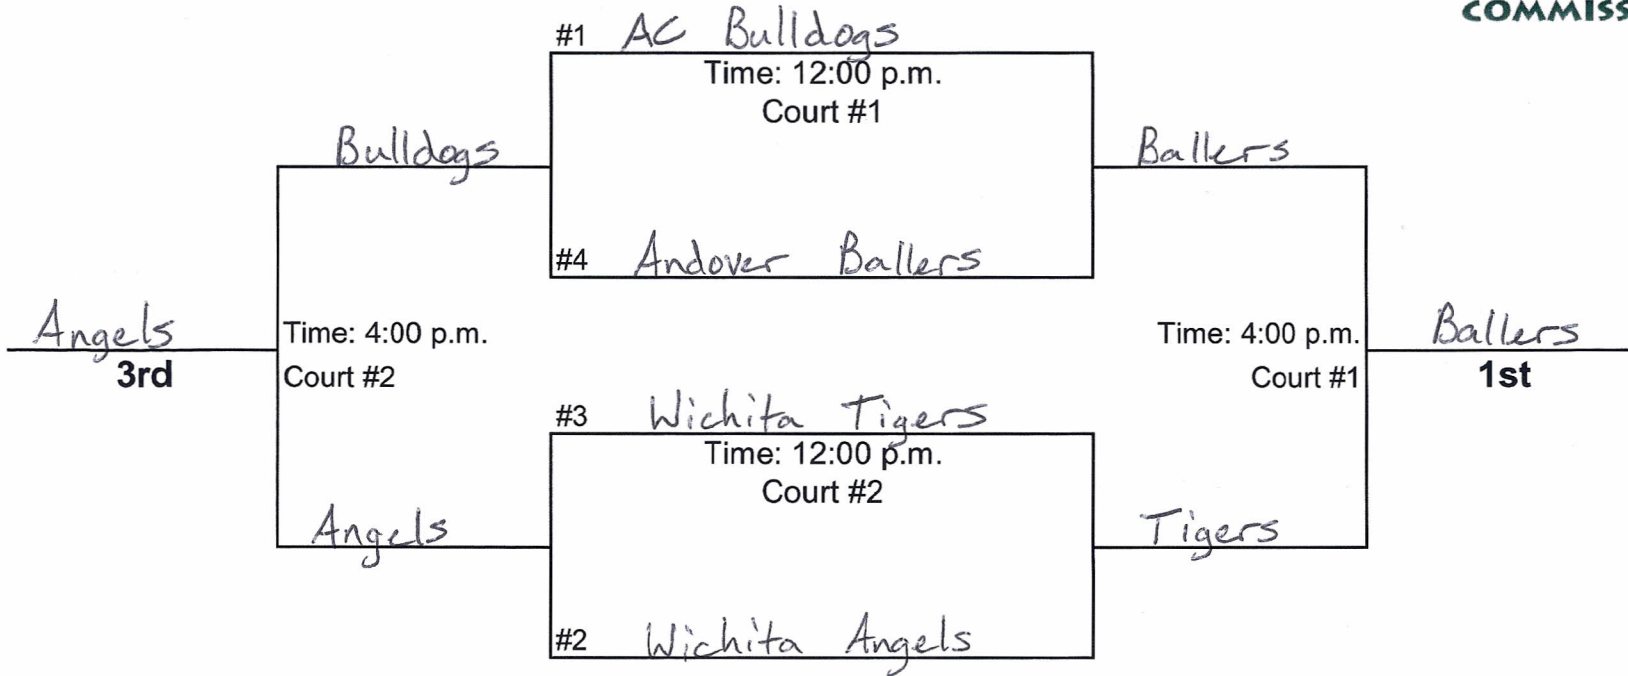

7th/8th Grade Boys - Benton Middle School

	W	L
1. Midwest Prospects	111	
2. Outback Heat	1	11
3. Augusta	11	1
4. Cross Court Crusaders		111

Saturday, May 21   Court #1   Court #2

9:00 AM		
10:00 AM		
11:00 AM	① vs 2	③ vs 4
12:00 PM		
1:00 PM		
2:00 PM		
3:00 PM		
4:00 PM	2 vs ③	① vs 4
5:00 PM		
6:00 PM		
7:00 PM	② vs 4	① vs 3
8:00 PM		

Sunday, May 22   Court #1   Court #2

10:00 AM		
11:00 AM		
12:00 PM		
1:00 PM	tournament	
2:00 PM		tournament
3:00 PM		
4:00 PM		
5:00 PM	tournament	tournament

5th Grade Boys

Benton Middle School