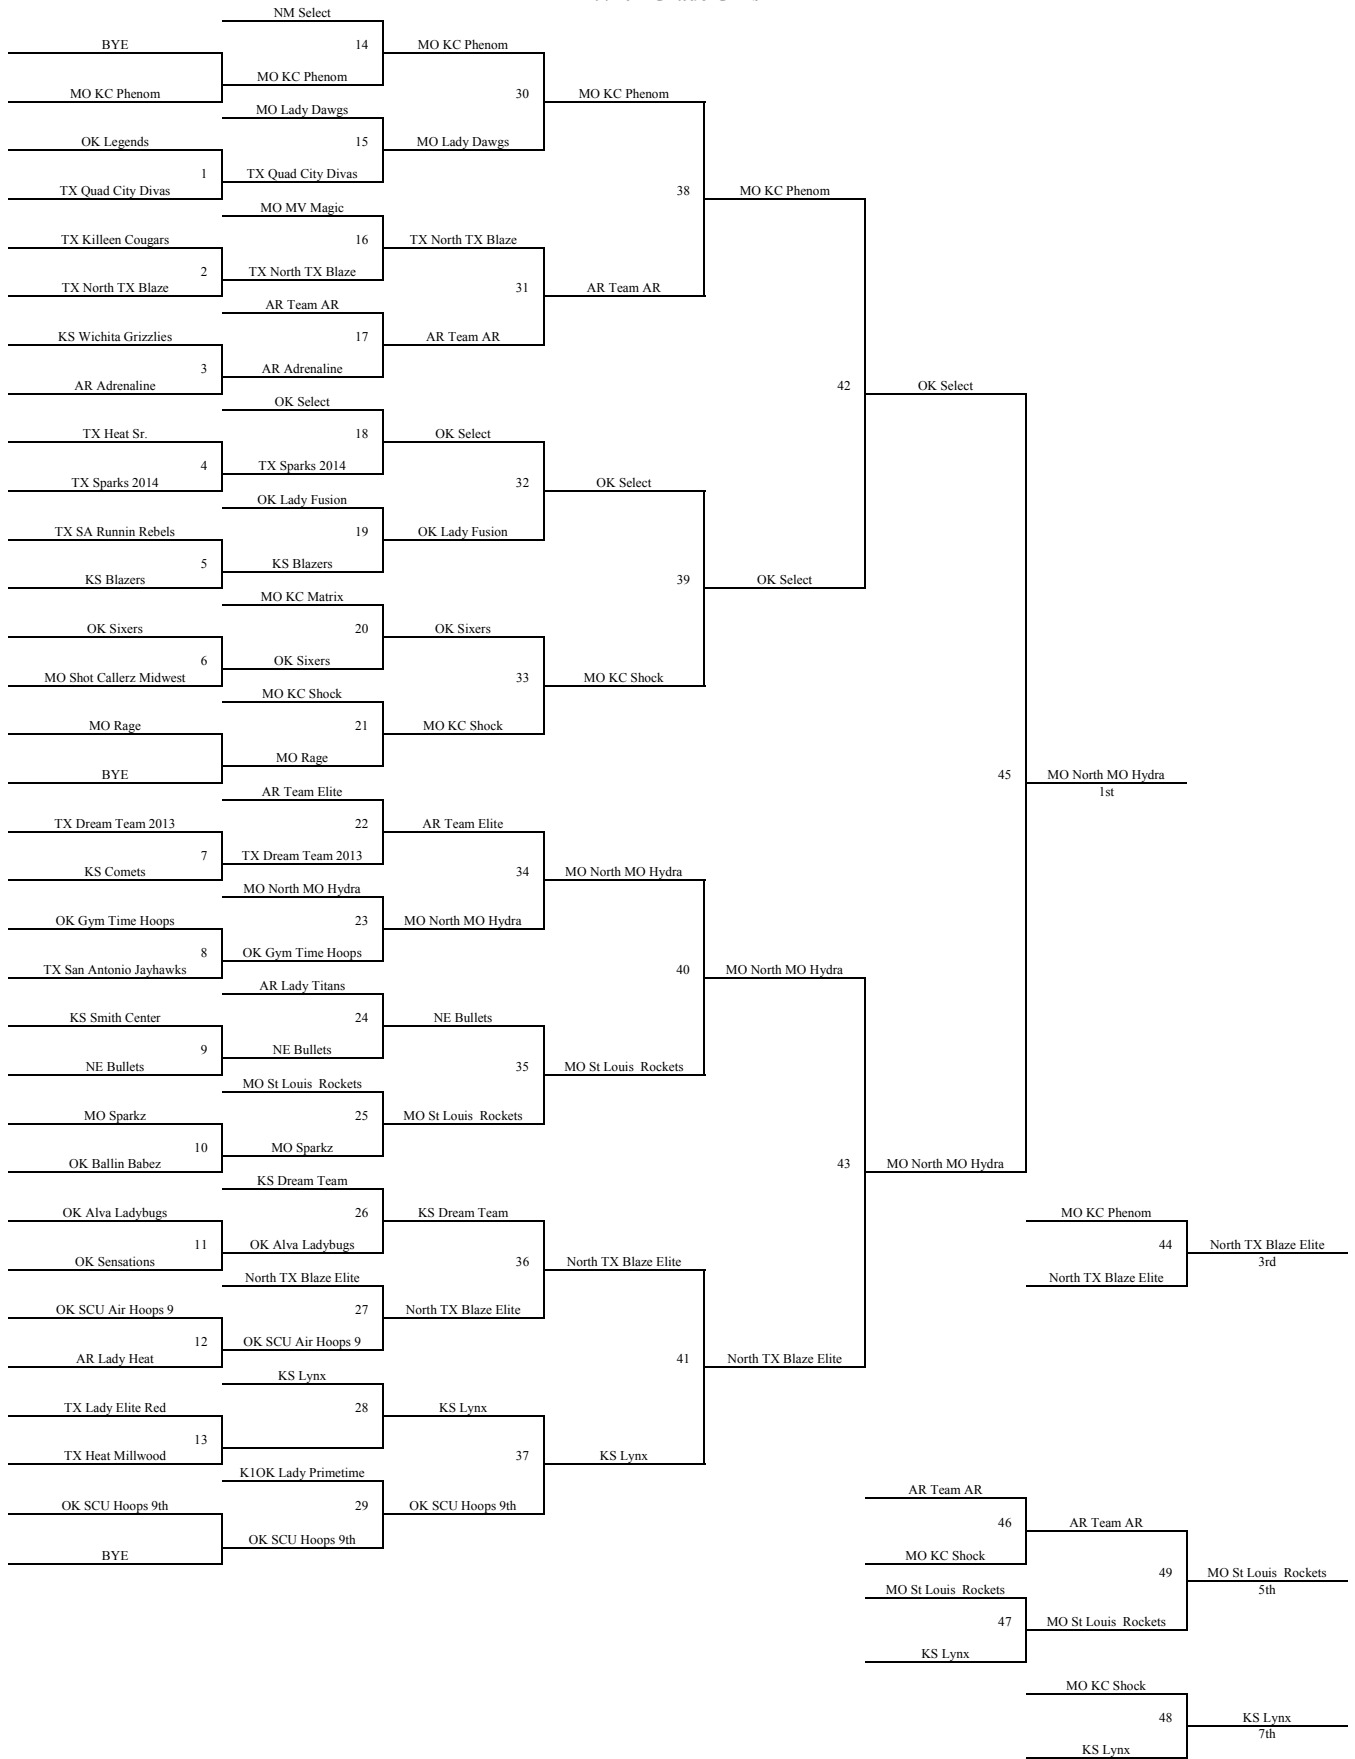

**2010 MAYB Girls Nationals
9/10th Grade Girls**