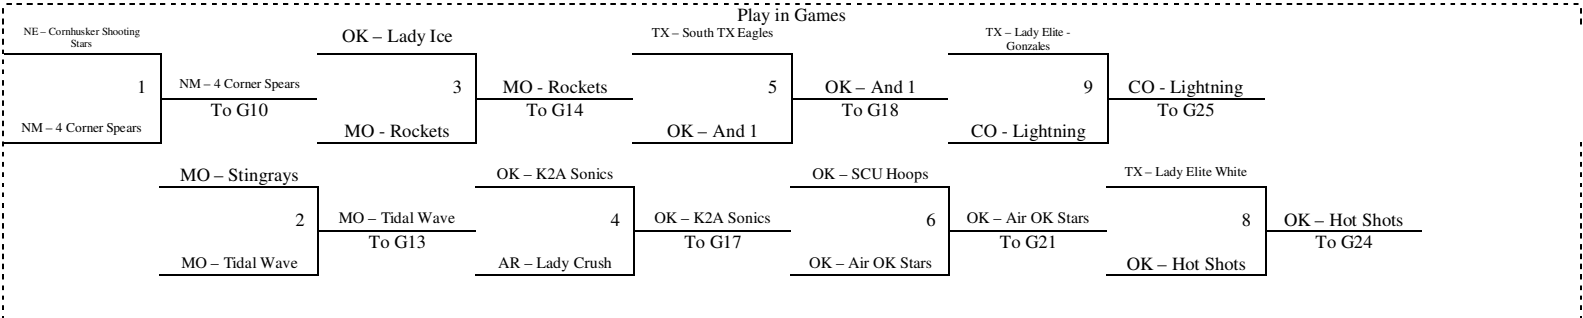

2010 MAYB Girls Nationals

8th Grade Girls

Play in Games