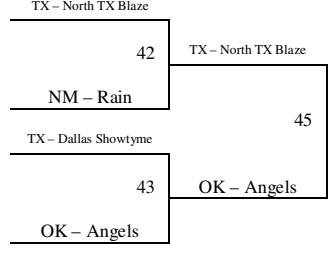

2010 MAYB Girls Nationals

8th Grade Girls

Play in Games