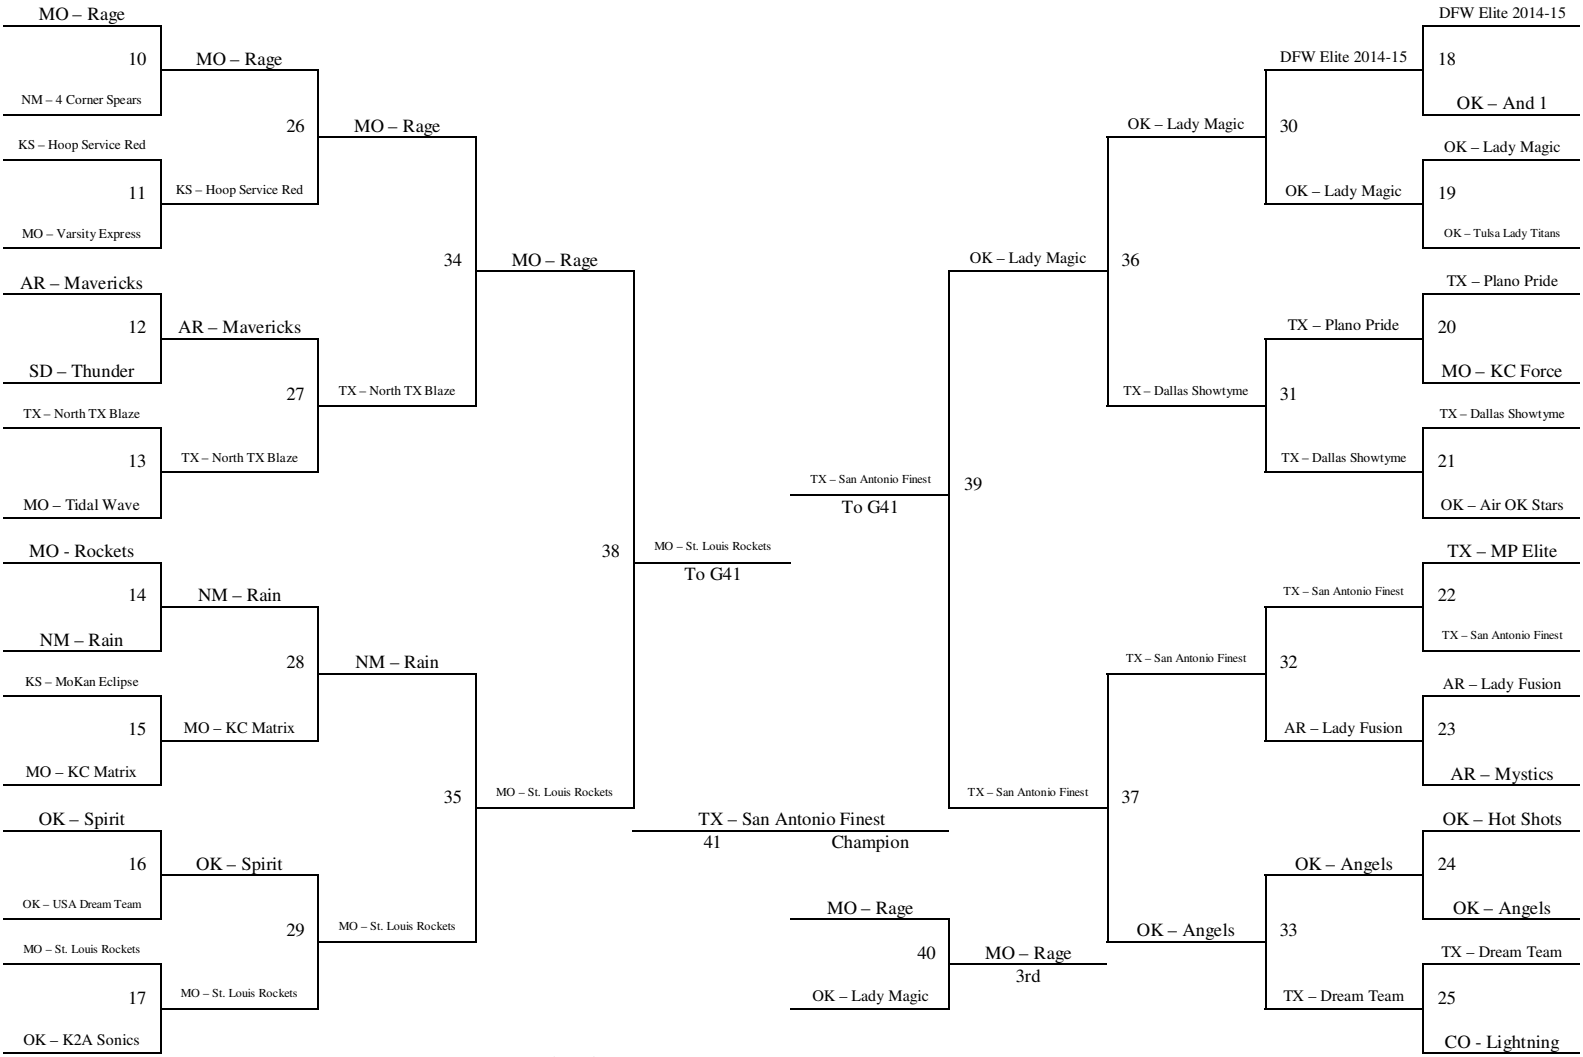

2010 MAYB Girls Nationals

8th Grade Girls

Play in Games