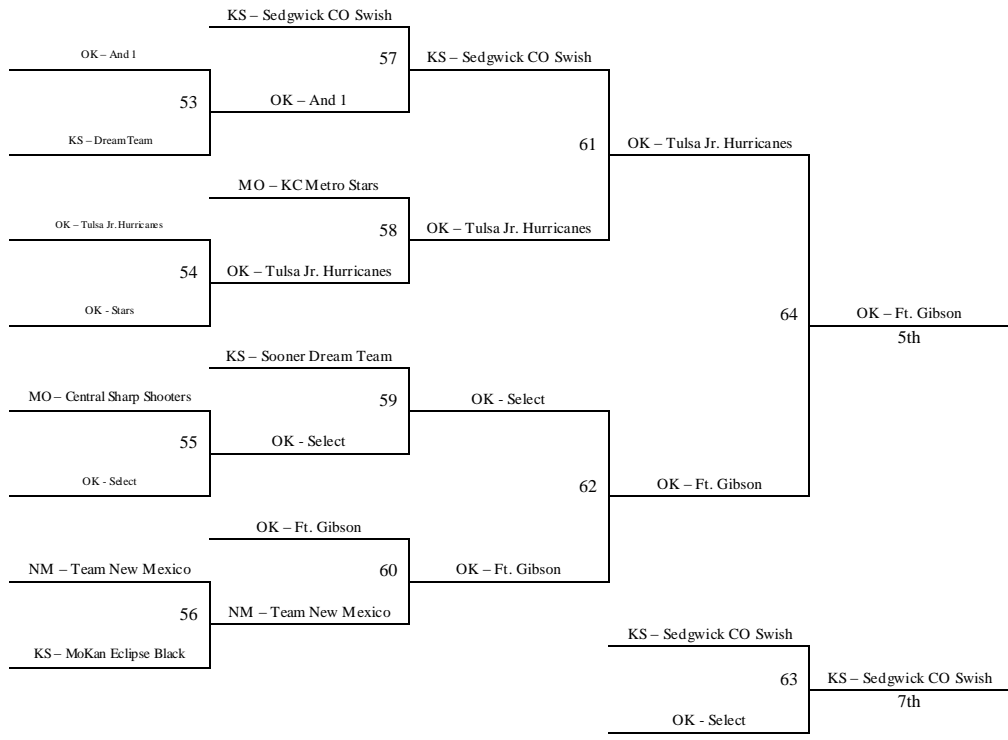

7th Grade Girls
Consolation Bracket