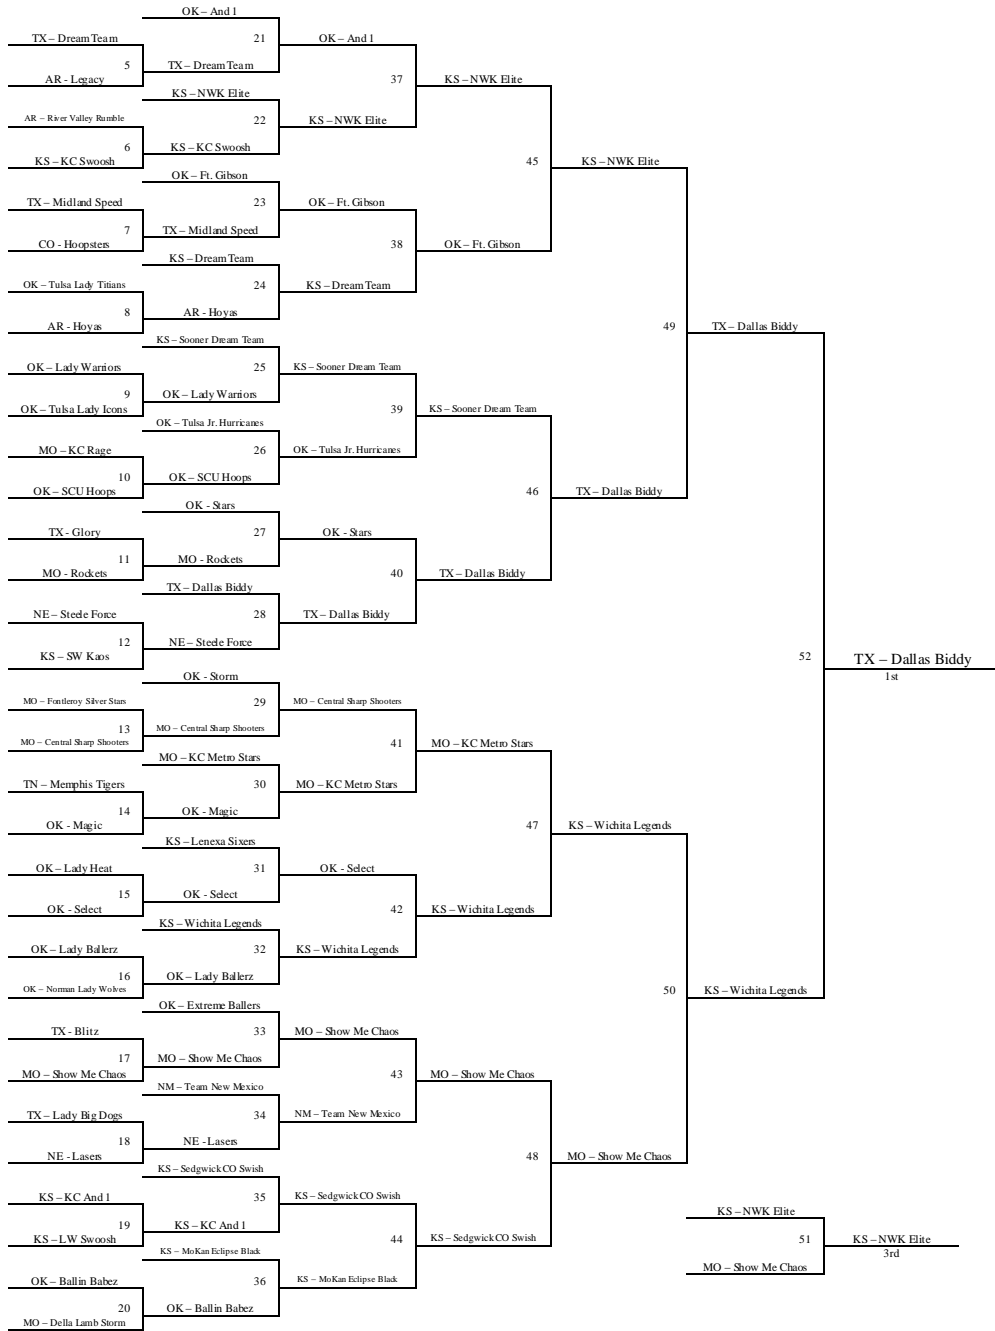

2010 MAYB Girls Nationals 7th Grade Girls

Play in Games