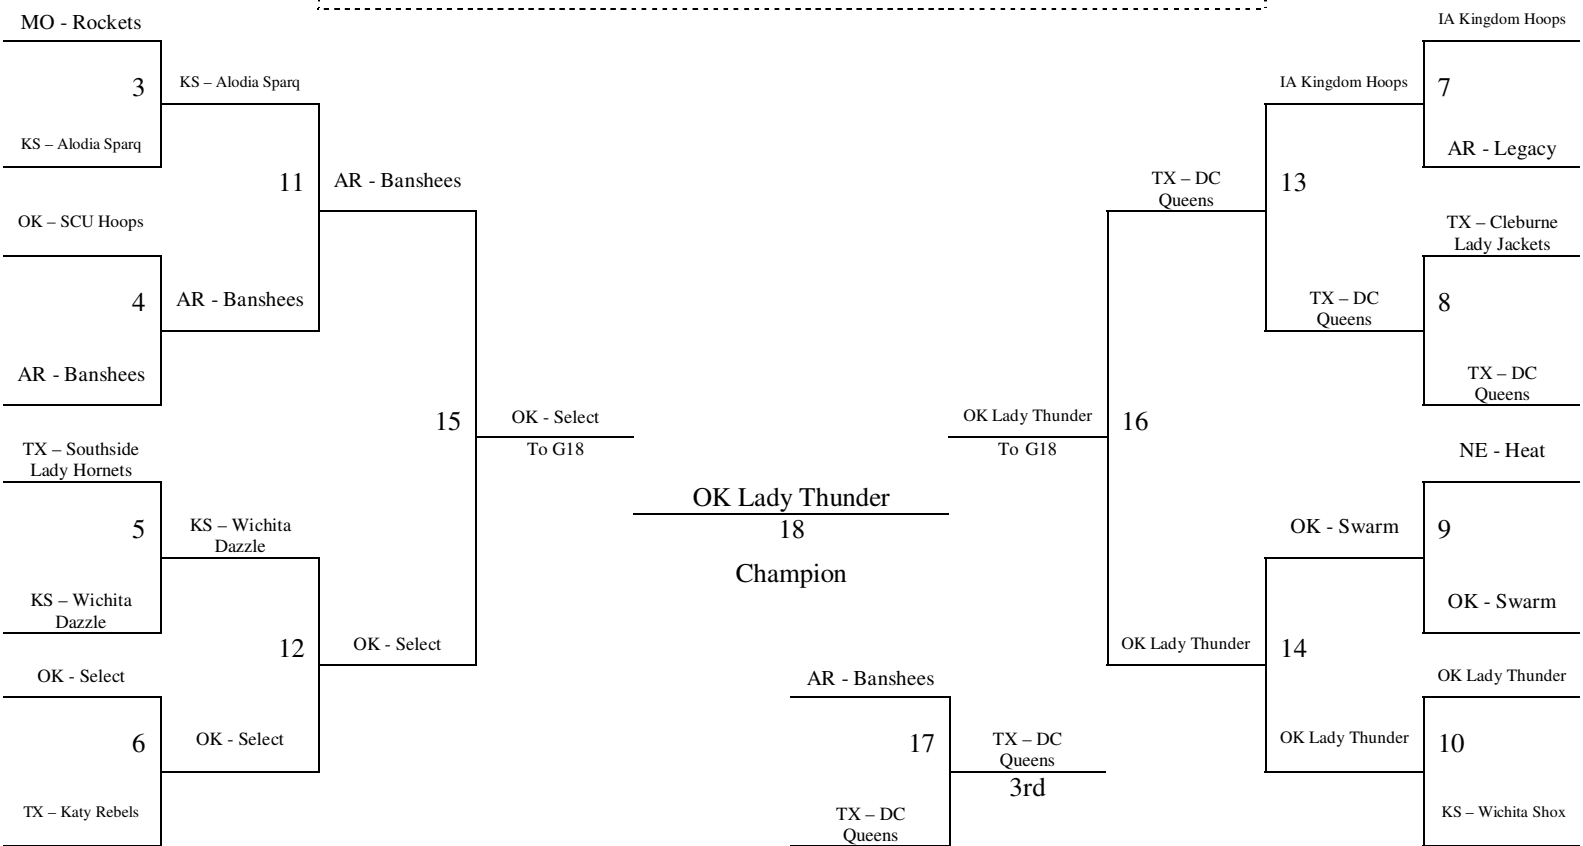

2010 MAYB Girls Nationals 5th Grade Girls