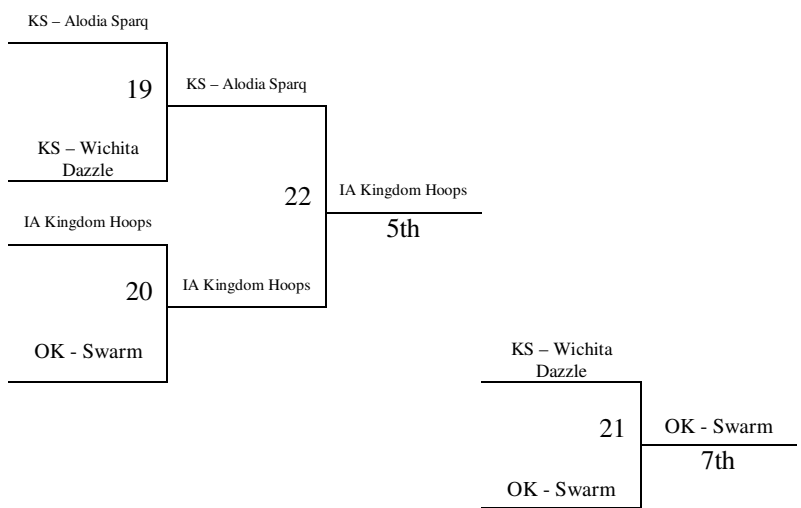

2010 MAYB Girls Nationals 5th Grade Girls