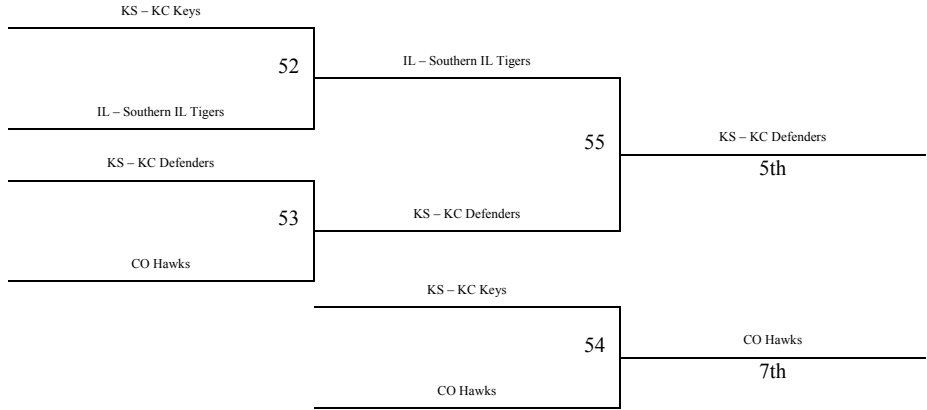

**2010 MAYB Boys Nationals
6th Grade Boys
Consolation Bracket**

5th-7th Place Games