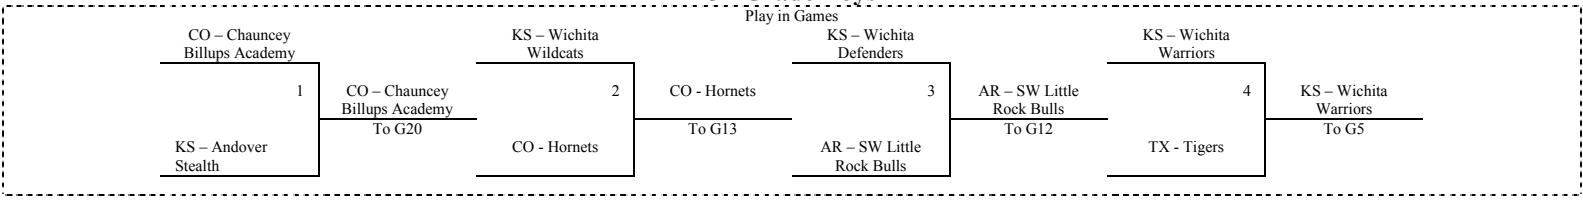

El Rec 1 – 3 = El Dorado Recreation Center/High School
Farha 1-4 = Farha Sports Complex (SW YMCA)

WSU 1-3 = Wichita State University

*Please make sure to click the refresh button on your internet browser to ensure you have the most up to date schedule.
We are a Grade based organization! Please make sure you have Grade Verification with you at the tournament!*

Check in locations available:

Wichita State University – 1pm – 10pm on Thurs and 8am – 12pm on Friday
Farha Center – 5pm – 10pm on Thursday August 5th
Farha Center – 8am – 12pm on Friday August 6th

2010 MAYB Boys Nationals 5th Grade Boys