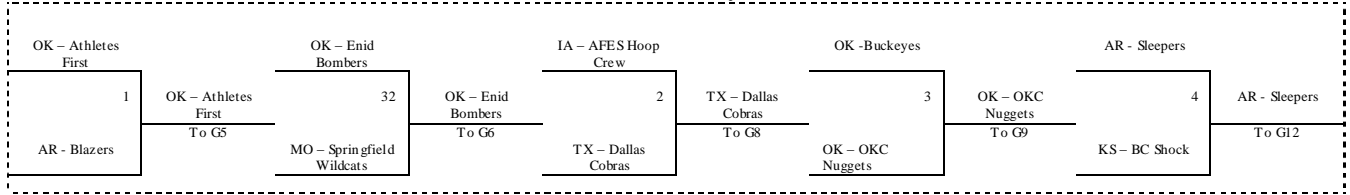

2010 MAYB Boys Nationals 4th Grade Boys