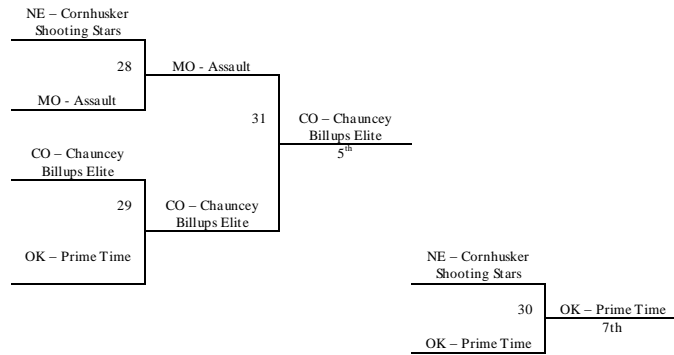

2010 MAYB Boys Nationals 4th Grade Boys