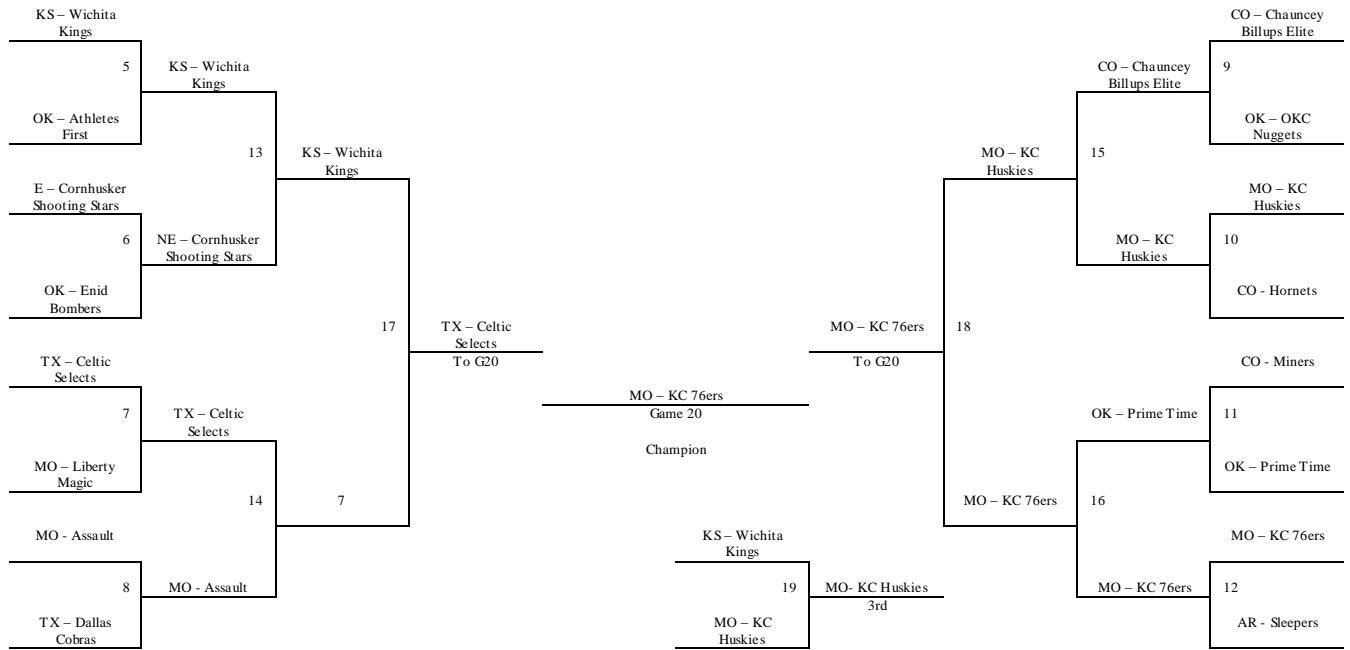

2010 MAYB Boys Nationals 4th Grade Boys