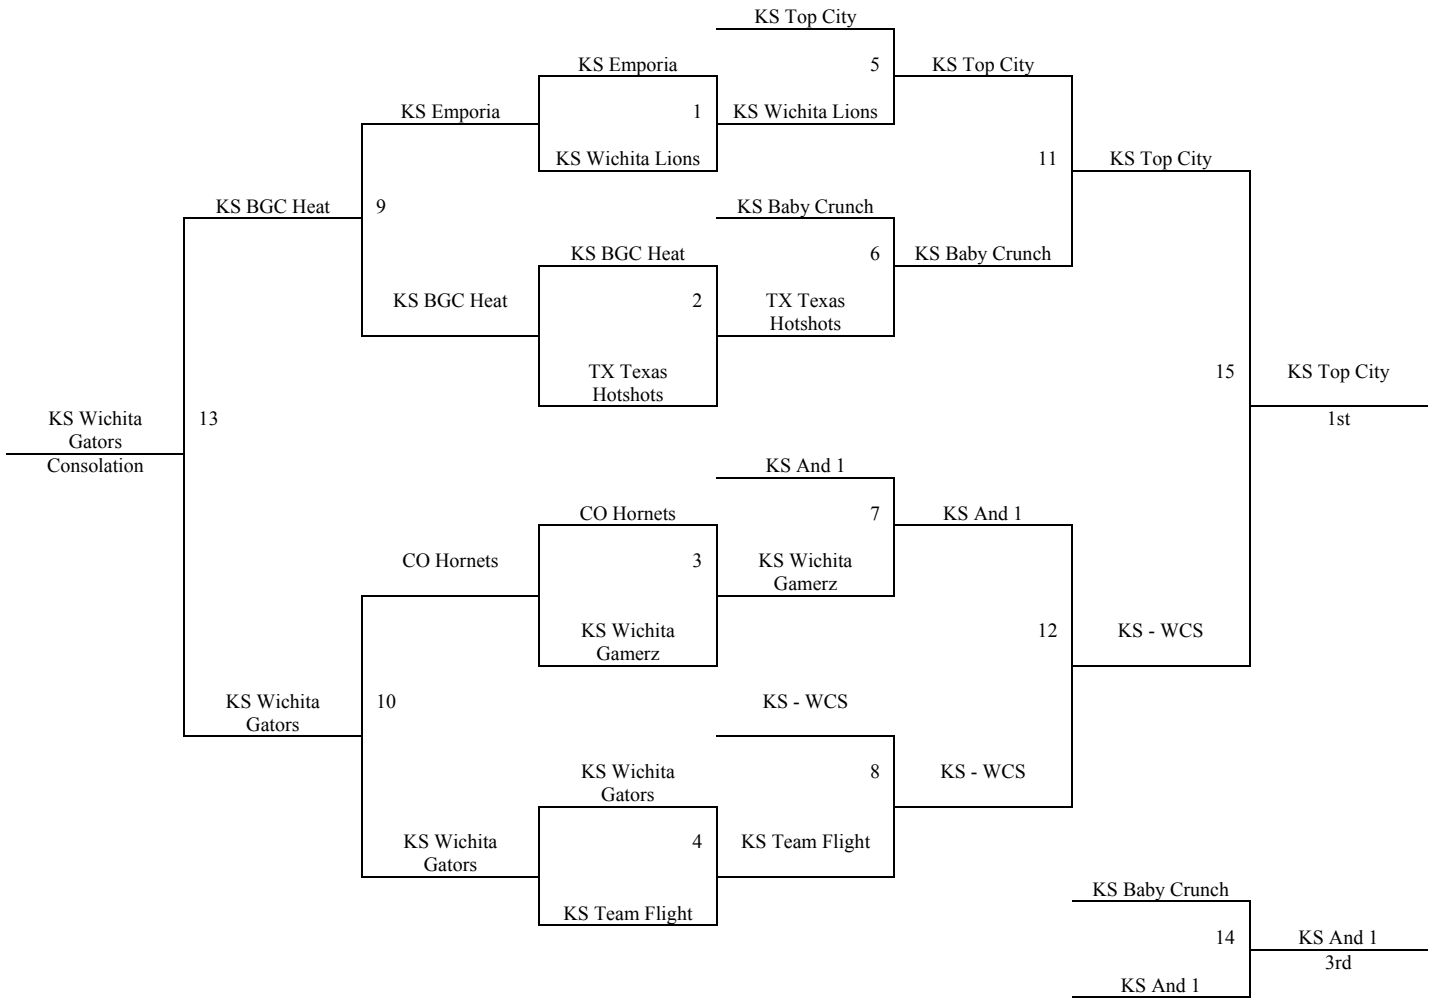

2010 MAYB Boys Nationals 3rd Grade Boys