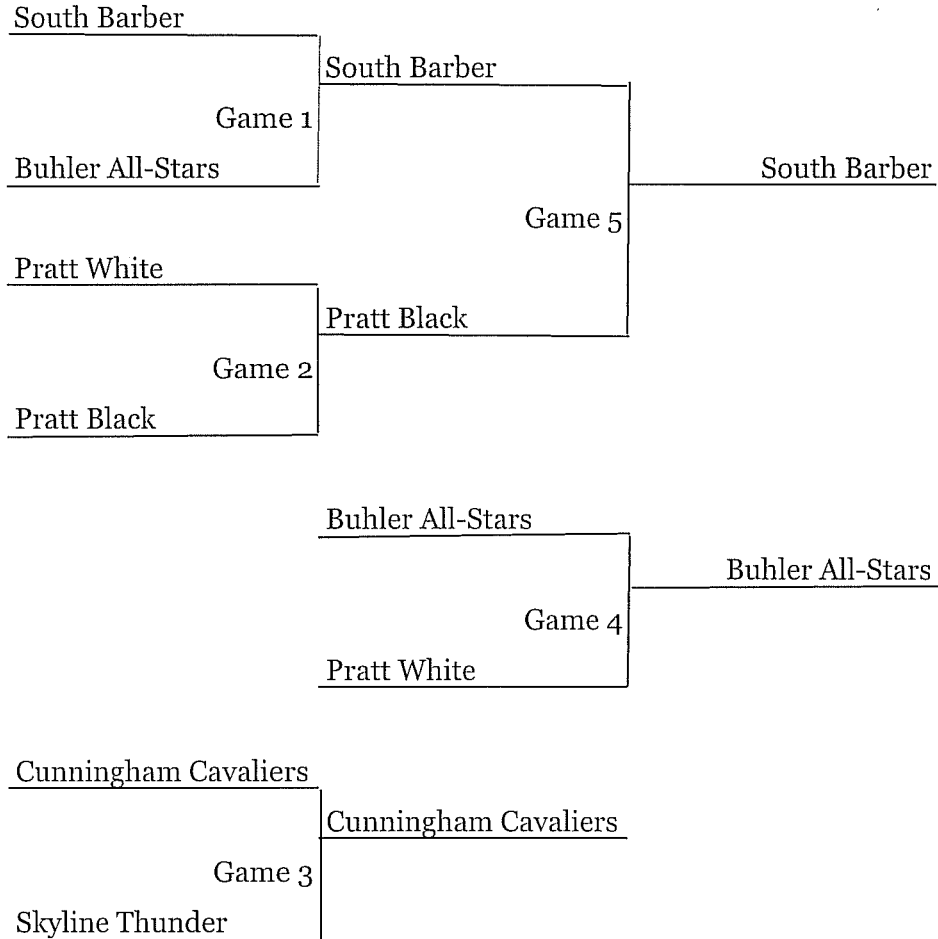

7th - 8th Grade Boys

- Game #1 8:00 @ Municipal Building
- Game #2 9:00 @ Municipal Building
- Game #3 10:00 @ Municipal Building
- Game #4 12:00 @ Municipal Building
- Game #5 1:00 @ Pratt High School

Top Team on Bracket is Home

7th & 8th Grade Boys

<u>Team</u>	<u>W</u>	<u>L</u>
South Barber	4	0
Pratt White	3	1
Pratt Black	3	1
Buhler All-Stars	1	3
Cunningham Cavaliers	1	3
Skyline Thunder	0	4

Friday	6:00	PHS	Pratt Black	55	Cunningham Cavaliers	26
Friday	7:00	PHS	Pratt White	43	Skyline Thunder	15
Friday	6:00	LMS	Buhler All-Stars	38	South Barber	52
Saturday	8:00	PHS	Pratt Black	43	Buhler All-Stars	33
Saturday	8:00	LMS	South Barber	47	Pratt White	21
Saturday	9:00	LMS	Skyline Thunder	11	Cunningham Cavaliers	42
Saturday	11:00	LMS	Skyline Thunder	10	Pratt Black	32
Saturday	12:00	LMS	Cunningham Cavaliers	17	South Barber	64
Saturday	1:00	LMS	Pratt White	50	Buhler All-Stars	32
Saturday	5:00	LMS	Pratt Black	24	South Barber	44
Saturday	5:00	MB	Skyline Thunder	L	Buhler All-Stars	W
Saturday	6:00	MB	Cunningham Cavaliers	31	Pratt White	48