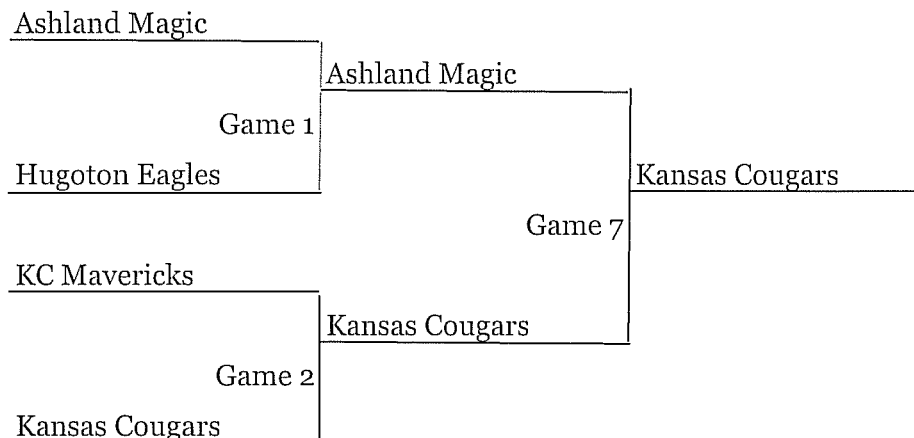

11th - 12th Grade Boys

- Game #1 8:00 @ Pratt High School
- Game #2 8:00 @ Liberty Middle School
- Game #3 12:00 @ Liberty Middle School
- Game #4 1:00 @ Liberty Middle School
- Game # 5 11:00 @ Liberty Middle School
- Game # 6 2:30 @ Liberty Middle School
- Game # 7 11:00 @ Pratt High School
- Game # 8 3:00 @ Pratt High School