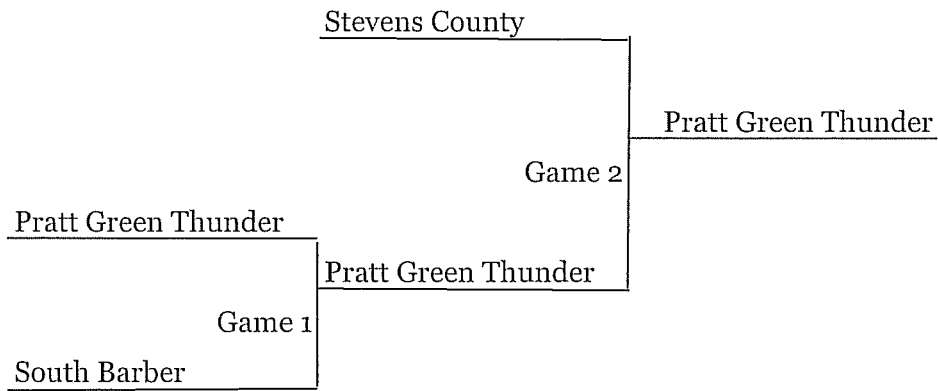

11th - 12th Grade Boys

<u>Team - Pool A</u>	<u>W</u>	<u>L</u>
Kansas And 1	3	0
Ellinwood Eagles	2	1
Ashland Magic	1	2
Kansas Cougars	0	3

<u>Team - Pool B</u>	<u>W</u>	<u>L</u>
Kansas Elite	3	0
Hoisington Cardinals	2	1
KC Mavericks	1	2
Hugoton Eagles	0	3

Friday	7:00	LMS	Kansas Cougars	28	Ashland Magic	54
Friday	8:00	LMS	Ellinwood Eagles	48	Kansas And 1	55
Saturday	9:00	PHS	Kansas Elite	44	Hoisington Cardinals	26
Saturday	10:00	PHS	Hugoton Eagles	41	KC Mavericks	44
Saturday	11:00	PHS	Kansas And 1	50	Kansas Cougars	25
Saturday	12:00	PHS	Ashland Magic	50	Ellinwood Eagles	53
Saturday	2:00	PHS	Hugoton Eagles	27	Kansas Elite	67
Saturday	3:00	PHS	Kansas And 1	49	Ashland Magic	39
Saturday	3:00	LMS	Ellinwood Eagles	41	Kansas Cougars	39
Saturday	3:00	MB	KC Mavericks	38	Hoisington Cardinals	46
Saturday	6:00	LMS	Kansas Elite	72	KC Mavericks	35
Saturday	7:00	LMS	Hoisington Cardinals	46	Hugoton Eagles	41

6th - 8th Grade Girls

Game #1 4:00 @ Municipal Building

Game #2 7:00 @ Pratt High School

Top Team on Bracket is Home