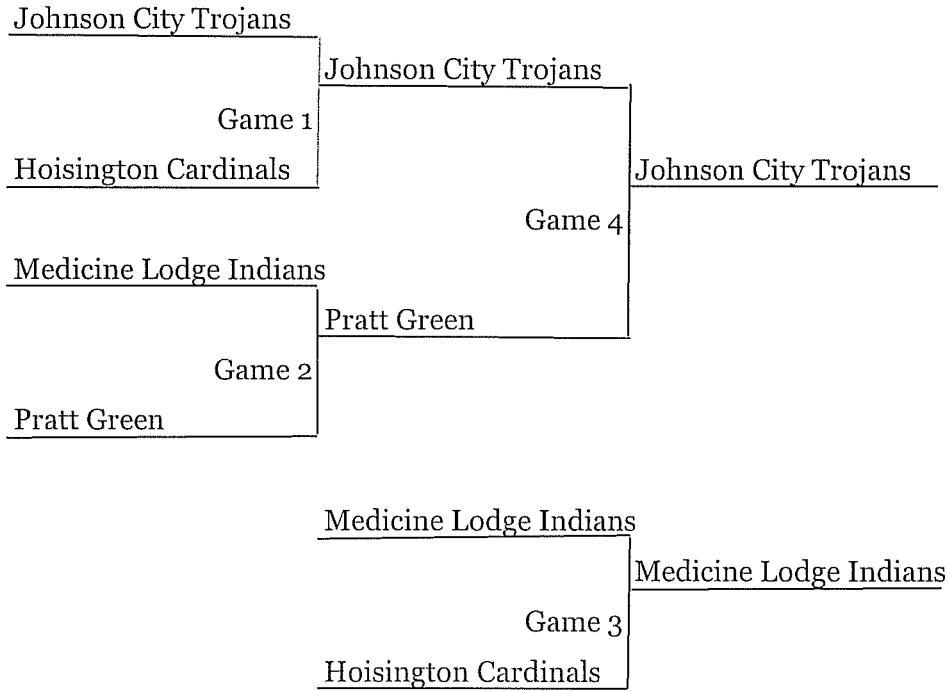

7th - 8th Grade Boys

- Game #1 8:00 @ Municipal Building
- Game #2 9:00 @ Municipal Building
- Game #3 10:00 @ Municipal Building
- Game #4 12:00 @ Municipal Building
- Game #5 1:00 @ Pratt High School

Top Team on Bracket is Home

7th & 8th Grade Boys

<u>Team</u>	<u>W</u>	<u>L</u>
South Barber	4	0
Pratt White	3	1
Pratt Black	3	1
Buhler All-Stars	1	3
Cunningham Cavaliers	1	3
Skyline Thunder	0	4

Friday	6:00	PHS	Pratt Black	55	Cunningham Cavaliers	26
Friday	7:00	PHS	Pratt White	43	Skyline Thunder	15
Friday	6:00	LMS	Buhler All-Stars	38	South Barber	52
Saturday	8:00	PHS	Pratt Black	43	Buhler All-Stars	33
Saturday	8:00	LMS	South Barber	47	Pratt White	21
Saturday	9:00	LMS	Skyline Thunder	11	Cunningham Cavaliers	42
Saturday	11:00	LMS	Skyline Thunder	10	Pratt Black	32
Saturday	12:00	LMS	Cunningham Cavaliers	17	South Barber	64
Saturday	1:00	LMS	Pratt White	50	Buhler All-Stars	32
Saturday	5:00	LMS	Pratt Black	24	South Barber	44
Saturday	5:00	MB	Skyline Thunder	L	Buhler All-Stars	W
Saturday	6:00	MB	Cunningham Cavaliers	31	Pratt White	48

9th - 10th Grade Boys

- Game #1 9:00 @ Pratt High School
- Game #2 9:00 @ Liberty Middle School
- Game #3 11:00 @ Municipal Building
- Game #4 12:00 @ Pratt High School

Top Team on Bracket is Home

9th - 10th Grade Boys