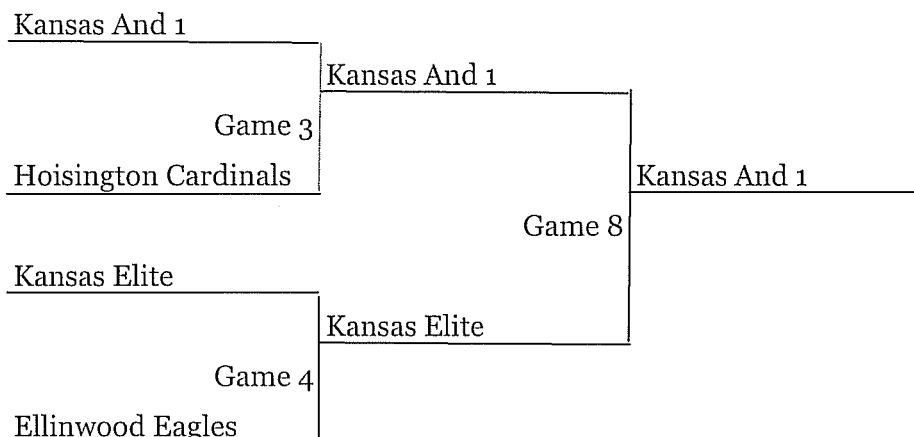

11th - 12th Grade Boys

- Game #1 8:00 @ Pratt High School
- Game #2 8:00 @ Liberty Middle School
- Game #3 12:00 @ Liberty Middle School
- Game #4 1:00 @ Liberty Middle School
- Game # 5 11:00 @ Liberty Middle School
- Game # 6 2:30 @ Liberty Middle School
- Game # 7 11:00 @ Pratt High School
- Game # 8 3:00 @ Pratt High School