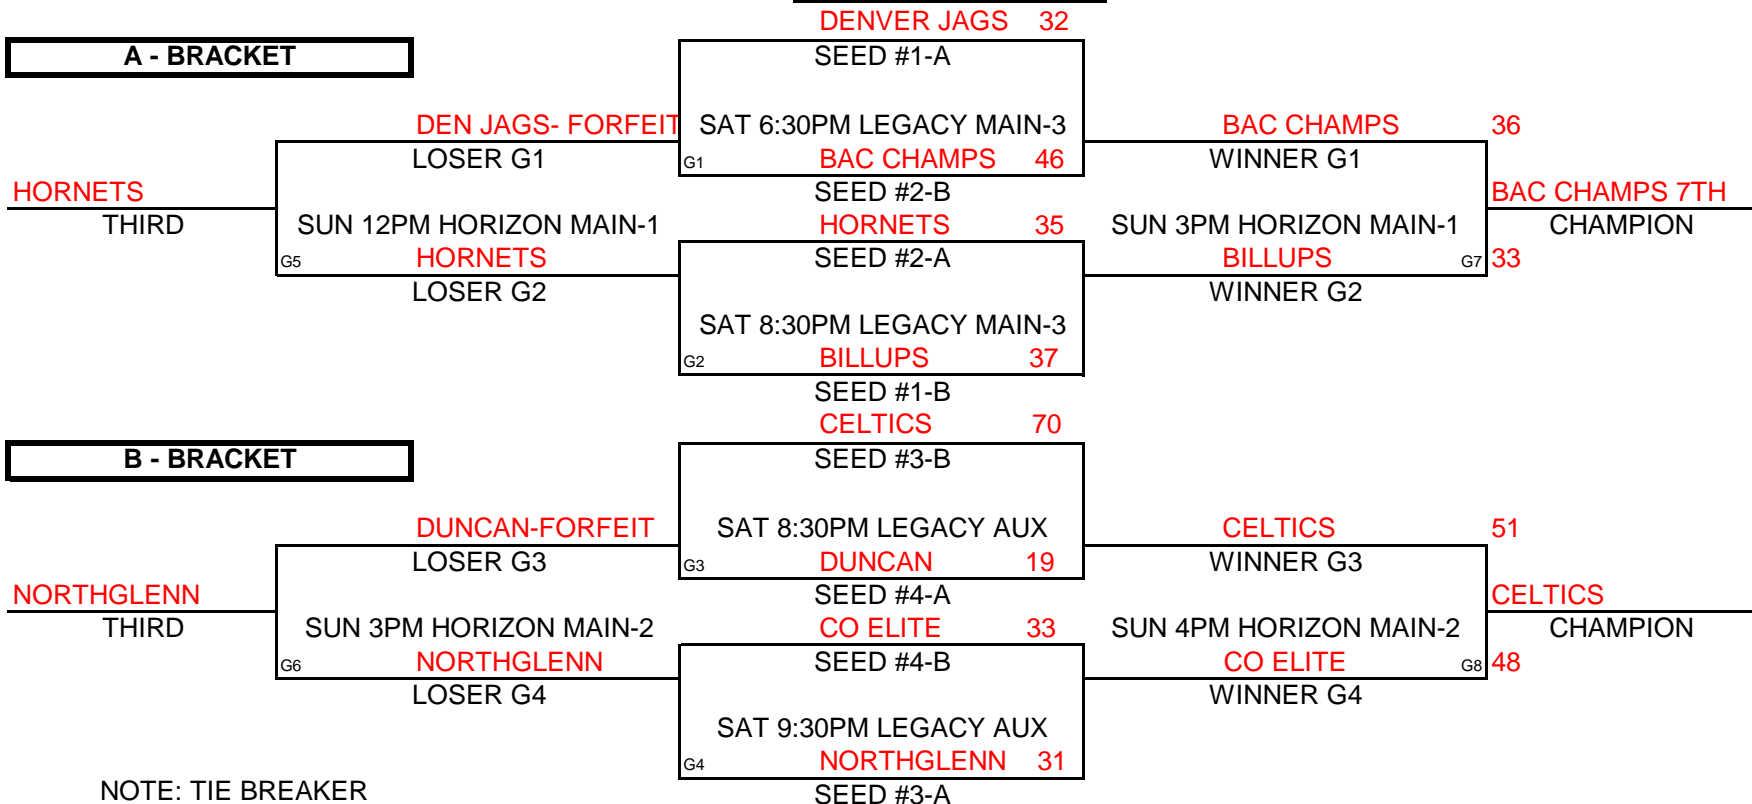

KC PREMIERE MAYB TOURNAMENT

6TH/7TH GRADE GIRLS DIVISION

(1)	CO SHINING STARS BLUE
(2)	COLORADO PREMIERE
(3)	SUMMIT HILLTOPPERS
(4)	BROOMFIELD

<u>WINS</u>	<u>LOSSES</u>
	111
11	1
11	1
11	1

SCHEDULE

1	VS	2	26-34	FRI	5:00 PM	LEGACY AUX
3	VS	4	26-28	FRI	7:00 PM	LEGACY AUX
1	VS	3	20-31	SAT	8:30 AM	LEGACY AUX
2	VS	4	37-28	SAT	9:30 AM	LEGACY AUX
1	VS	4	18-28	SAT	11:30 AM	LEGACY AUX
2	VS	3	38-42	SAT	12:30 PM	LEGACY AUX

CHAMPIONSHIP ROUND

NOTE: TIE BREAKERS

1 - HEAD TO HEAD

2 - POINT SPREAD (MAX 15 POINTS)

3 - DEF. POINTS ALLOWED

KC PREMIERE MAYB TOURNAMENT

8TH GRADE BOYS DIVISION

POOL A		WINS	LOSSES
(1)	DUNCAN	1	11
(2)	HORNETS	1	11
(3)	NORTHGLENN	1	11
(4)	DENVER JAGS	111	

POOL B		WINS	LOSSES
(1)	COLORADO ELITE		111
(2)	BAC CHAMPS 7	11	1
(3)	COLORADO CELTICS	1	11
(4)	BILLUPS ELITE	111	

POOL PLAY ROUND

A-1	VS	A-2	FRI	5PM	FORFEIT	B-1	VS	B-2	FRI	10PM	37-56
A-3	VS	A-4	FRI	9PM	FORFEIT	B-3	VS	B-4	SAT	8:30AM	36-37
A-2	VS	A-4	SAT	10:30AM	28-60	B-1	VS	B-3	SAT	11:30AM	41-54
A-1	VS	A-3	SAT	10:30AM	9 33	B-2	VS	B-4	SAT	11:30AM	46-52
A-1	VS	A-4	SAT	12:30PM	10 99	B-1	VS	B-4	SAT	1:30PM	32-54
A-2	VS	A-3	SAT	12:30PM	54-24	B-2	VS	B-3	SAT	1:30PM	57-54

CHAMPIONSHIP ROUND

NOTE: TIE BREAKER
 1 - HEAD TO HEAD
 2 - POINT SPREAD (MAX. 15 POINTS)
 3 - DEF. POINTS ALLOWED

K C Premiere MAYB TOURNAMENT

9TH/10TH GRADE BOYS DIVISION

POOL A

W L

POOL B

W L