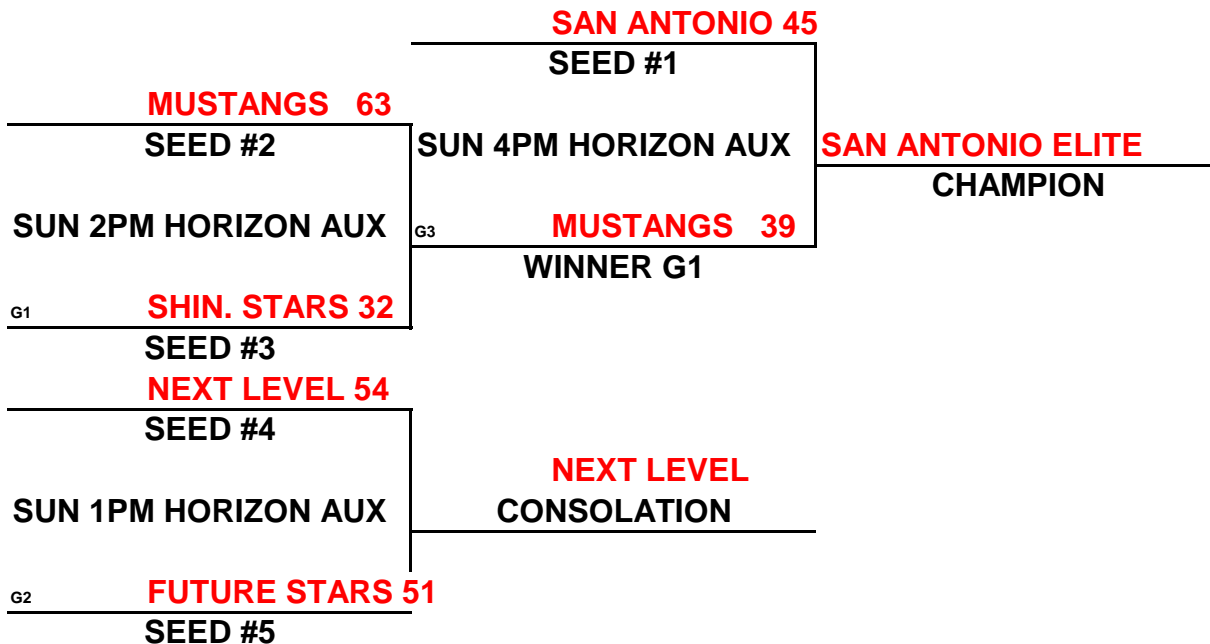

KC PREMIERE MAYB TOURNAMENT

11TH/12TH GRADE BOYS DIVISION

(1)	CO SHINING STARS
(2)	COLORADO MUSTANGS
(3)	FUTURE STARS BBALL ACADEMY
(4)	NEXT LEVEL 16 ELITE
(5)	SAN ANTONIO ELITE-TEAM USA

<u>WINS</u>	<u>LOSSES</u>
11	11
111	1
	1111
1	111
1111	

SCHEDULE

1	VS	2	47-56	FRI	8:00 PM	LEGACY MAIN-2
3	VS	4	36-44	FRI	10:00 PM	LEGACY MAIN-1
1	VS	5	54-56	FRI	10:00 PM	LEGACY MAIN-2
2	VS	4	65-57	SAT	3:30 PM	LEGACY MAIN-2
3	VS	5	43-49	SAT	3:30 PM	LEGACY MAIN-3
1	VS	4	67-57	SAT	5:30 PM	LEGACY MAIN-2
2	VS	3	67-45	SAT	5:30 PM	LEGACY MAIN-3
2	VS	5	44-69	SAT	7:30 PM	LEGACY MAIN-2
1	VS	3	59-49	SAT	7:30 PM	LEGACY MAIN-3
4	VS	5	50-58	SAT	9:30 PM	LEGACY MAIN-2

CHAMPIONSHIP ROUND

NOTE: TIE BREAKERS

1 - HEAD TO HEAD

2 - POINT SPREAD (MAX 15 POINTS)

3 - DEF. POINTS ALLOWED