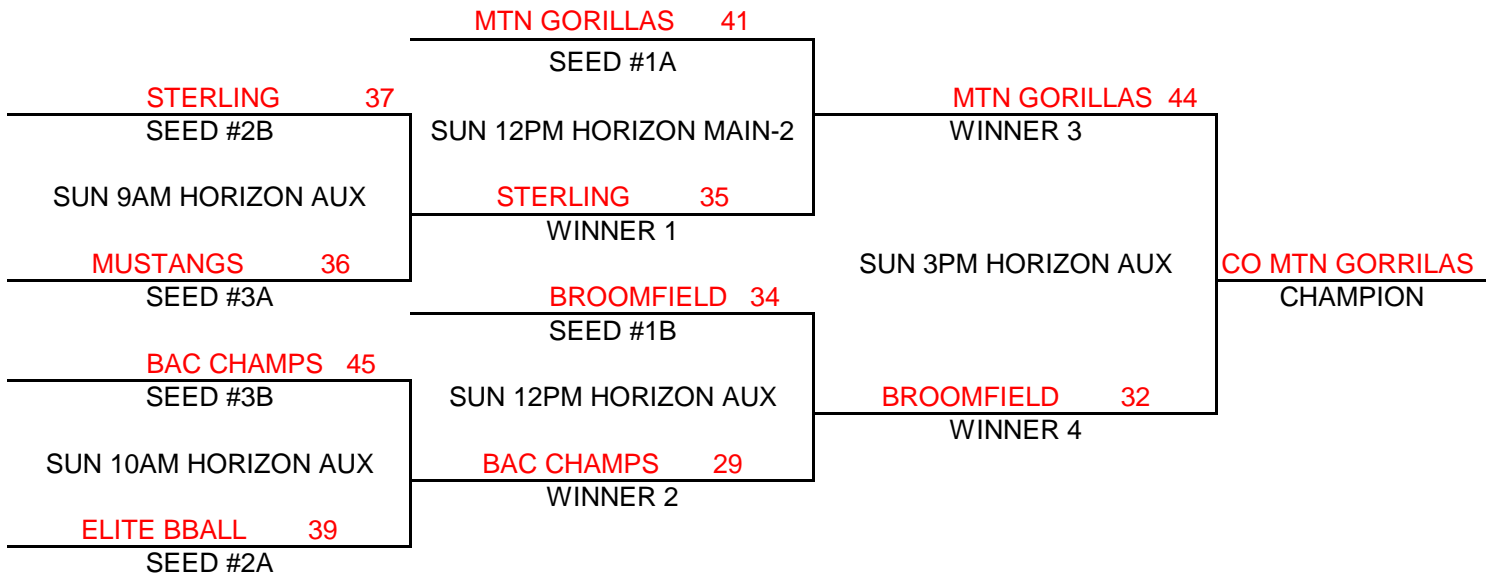

* PLEASE CLICK ON THE TAB IN LOWER LEFT HAND CORNER OF THIS SCREEN TO ACCESS THE "BRACKET" PLAY SCHEDULE, THANK YOU!

K C Premiere MAYB TOURNAMENT

9TH/10TH GRADE BOYS DIVISION

<u>POOL A</u>	<u>W</u>	<u>L</u>	<u>POOL B</u>	<u>W</u>	<u>L</u>
(1) COLORADO MUSTANGS	11	11	(1) BROOMFIELD EAGLES	1111	
(2) CO SHINING STARS 15'S WHITE		1111	(2) NEXT LEVEL 15 ELITE	1	111
(3) ELITE BBALL ACADEMY	111	1	(3) CO SHINING STARS 16'S WHITE		1111
(4) LEGENDS WHITE	1	111	(4) BAC CHAMPS 8	11	11
(5) CO MOUNTAIN GORILLAS	1111		(5) STERLING WARRIORS	111	1

POOL PLAY SCHEDULE

A(1)	VS	A(2)	FRI	5:00 PM	LEGACY MAIN-1	SCORE	55-20
A(3)	VS	A(4)	FRI	5:00 PM	LEGACY MAIN-2	SCORE	41-31
B(1)	VS	B(2)	FRI	6:00 PM	LEGACY MAIN-2	SCORE	34-25
A(1)	VS	A(3)	FRI	7:00 PM	LEGACY MAIN-2	SCORE	30-43
A(2)	VS	A(4)	FRI	9:00 PM	LEGACY MAIN-2	SCORE	46-50
B(3)	VS	B(4)	FRI	10:00 PM	LEGACY MAIN-3	SCORE	32-56
A(1)	VS	A(5)	SAT	8:30 AM	LEGACY MAIN-2	SCORE	36-48
B(2)	VS	B(4)	SAT	9:30 AM	LEGACY MAIN-1	SCORE	51-64
B(1)	VS	B(5)	SAT	9:30 AM	LEGACY MAIN-2	SCORE	48-45
B(1)	VS	B(3)	SAT	11:30 AM	LEGACY MAIN-2	SCORE	33-28
A(3)	VS	A(5)	SAT	12:30 PM	LEGACY MAIN-2	SCORE	34-44
B(3)	VS	B(5)	SAT	3:30 PM	LEGACY MAIN-1	SCORE	30-57
A(2)	VS	A(3)	SAT	4:30 PM	LEGACY MAIN-3	SCORE	24-72
A(4)	VS	A(5)	SAT	6:30 PM	LEGACY MAIN-1	SCORE	25-59
B(2)	VS	B(3)	SAT	6:30 PM	LEGACY MAIN-2	SCORE	58-40
B(4)	VS	B(5)	SAT	7:30 PM	LEGACY MAIN-1	SCORE	32-57
A(1)	VS	A(4)	SAT	8:30 PM	LEGACY MAIN-1	SCORE	64-37
A(2)	VS	A(5)	SAT	8:30 PM	LEGACY MAIN-2	SCORE	27-64
B(1)	VS	B(4)	SAT	9:30 PM	LEGACY MAIN-1	SCORE	48-33
B(2)	VS	B(5)	SAT	9:30 PM	LEGACY MAIN-3	SCORE	39-44

* PLEASE CLICK ON THE TAB IN LOWER LEFT HAND CORNER OF THIS SCREEN TO ACCESS THE "BRACKET" PLAY SCHEDULE, THANK YOU!

K C Premiere MAYB TOURNAMENT

9TH/10TH GRADE BOYS DIVISION

CHAMPIONSHIP ROUND

BRACKET A

BRACKET B