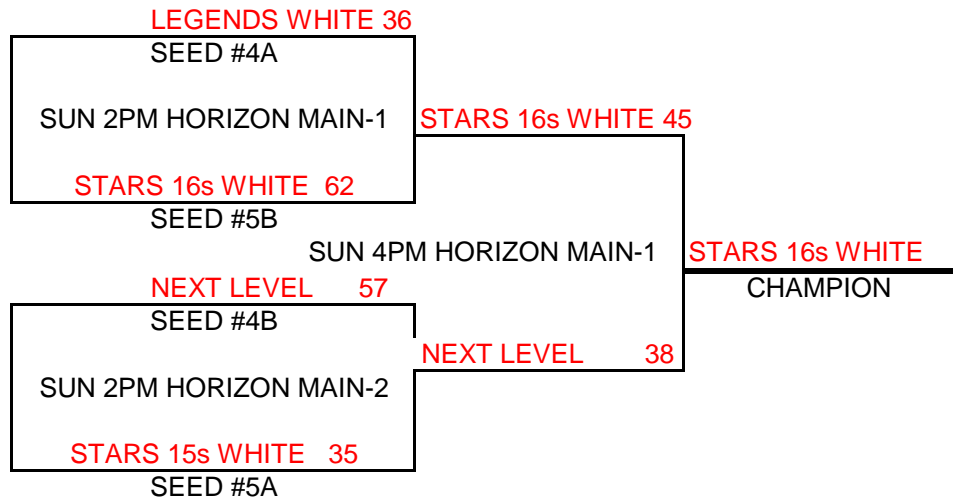

POOL PLAY SCHEDULE

A(1)	VS	A(2)	FRI	5:00 PM	LEGACY MAIN-1	SCORE	55-20
A(3)	VS	A(4)	FRI	5:00 PM	LEGACY MAIN-2	SCORE	41-31
B(1)	VS	B(2)	FRI	6:00 PM	LEGACY MAIN-2	SCORE	34-25
A(1)	VS	A(3)	FRI	7:00 PM	LEGACY MAIN-2	SCORE	30-43
A(2)	VS	A(4)	FRI	9:00 PM	LEGACY MAIN-2	SCORE	46-50
B(3)	VS	B(4)	FRI	10:00 PM	LEGACY MAIN-3	SCORE	32-56
A(1)	VS	A(5)	SAT	8:30 AM	LEGACY MAIN-2	SCORE	36-48
B(2)	VS	B(4)	SAT	9:30 AM	LEGACY MAIN-1	SCORE	51-64
B(1)	VS	B(5)	SAT	9:30 AM	LEGACY MAIN-2	SCORE	48-45
B(1)	VS	B(3)	SAT	11:30 AM	LEGACY MAIN-2	SCORE	33-28
A(3)	VS	A(5)	SAT	12:30 PM	LEGACY MAIN-2	SCORE	34-44
B(3)	VS	B(5)	SAT	3:30 PM	LEGACY MAIN-1	SCORE	30-57
A(2)	VS	A(3)	SAT	4:30 PM	LEGACY MAIN-3	SCORE	24-72
A(4)	VS	A(5)	SAT	6:30 PM	LEGACY MAIN-1	SCORE	25-59
B(2)	VS	B(3)	SAT	6:30 PM	LEGACY MAIN-2	SCORE	58-40
B(4)	VS	B(5)	SAT	7:30 PM	LEGACY MAIN-1	SCORE	32-57
A(1)	VS	A(4)	SAT	8:30 PM	LEGACY MAIN-1	SCORE	64-37
A(2)	VS	A(5)	SAT	8:30 PM	LEGACY MAIN-2	SCORE	27-64
B(1)	VS	B(4)	SAT	9:30 PM	LEGACY MAIN-1	SCORE	48-33
B(2)	VS	B(5)	SAT	9:30 PM	LEGACY MAIN-3	SCORE	39-44

* PLEASE CLICK ON THE TAB IN LOWER LEFT HAND CORNER OF THIS SCREEN TO ACCESS THE "BRACKET" PLAY SCHEDULE, THANK YOU!

K C Premiere MAYB TOURNAMENT

9TH/10TH GRADE BOYS DIVISION

CHAMPIONSHIP ROUND

BRACKET A

BRACKET B

KC PREMIERE MAYB TOURNAMENT

11TH/12TH GRADE BOYS DIVISION

(1)	CO SHINING STARS
(2)	COLORADO MUSTANGS
(3)	FUTURE STARS BBALL ACADEMY
(4)	NEXT LEVEL 16 ELITE
(5)	SAN ANTONIO ELITE-TEAM USA

<u>WINS</u>	<u>LOSSES</u>
11	11
111	1
	1111
1	111
1111	