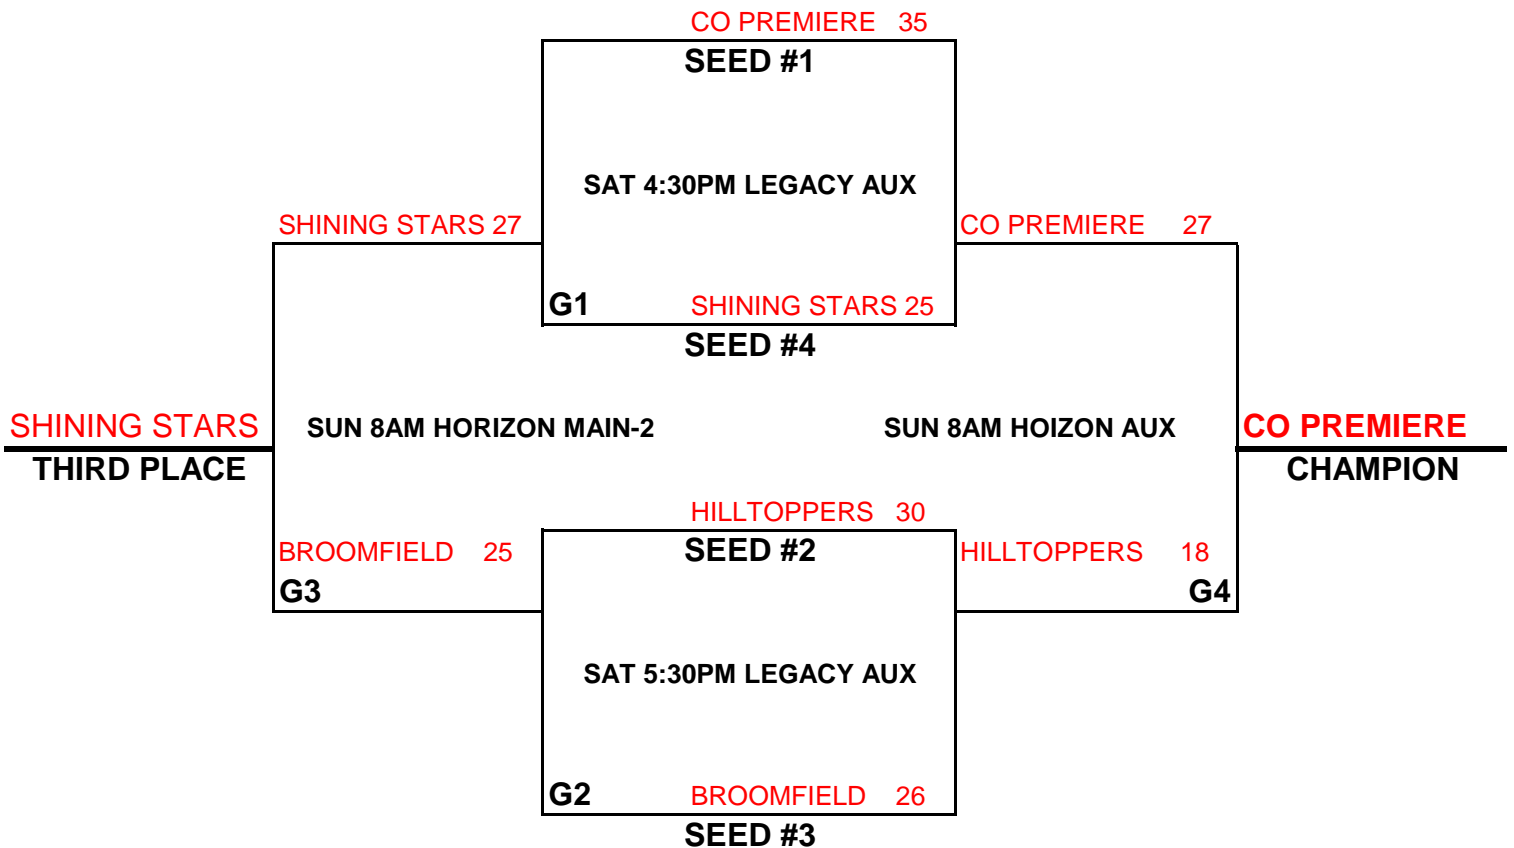

KC PREMIERE MAYB TOURNAMENT

6TH/7TH GRADE GIRLS DIVISION

(1)	CO SHINING STARS BLUE
(2)	COLORADO PREMIERE
(3)	SUMMIT HILLTOPPERS
(4)	BROOMFIELD

<u>WINS</u>	<u>LOSSES</u>
	111
11	1
11	1
11	1

SCHEDULE

1	VS	2	26-34	FRI	5:00 PM	LEGACY AUX
3	VS	4	26-28	FRI	7:00 PM	LEGACY AUX
1	VS	3	20-31	SAT	8:30 AM	LEGACY AUX
2	VS	4	37-28	SAT	9:30 AM	LEGACY AUX
1	VS	4	18-28	SAT	11:30 AM	LEGACY AUX
2	VS	3	38-42	SAT	12:30 PM	LEGACY AUX

CHAMPIONSHIP ROUND

NOTE: TIE BREAKERS

1 - HEAD TO HEAD

2 - POINT SPREAD (MAX 15 POINTS)

3 - DEF. POINTS ALLOWED

KC PREMIERE MAYB TOURNAMENT

8TH GRADE BOYS DIVISION

POOL A		WINS	LOSSES
(1)	DUNCAN	1	11
(2)	HORNETS	1	11
(3)	NORTHGLENN	1	11
(4)	DENVER JAGS	111	