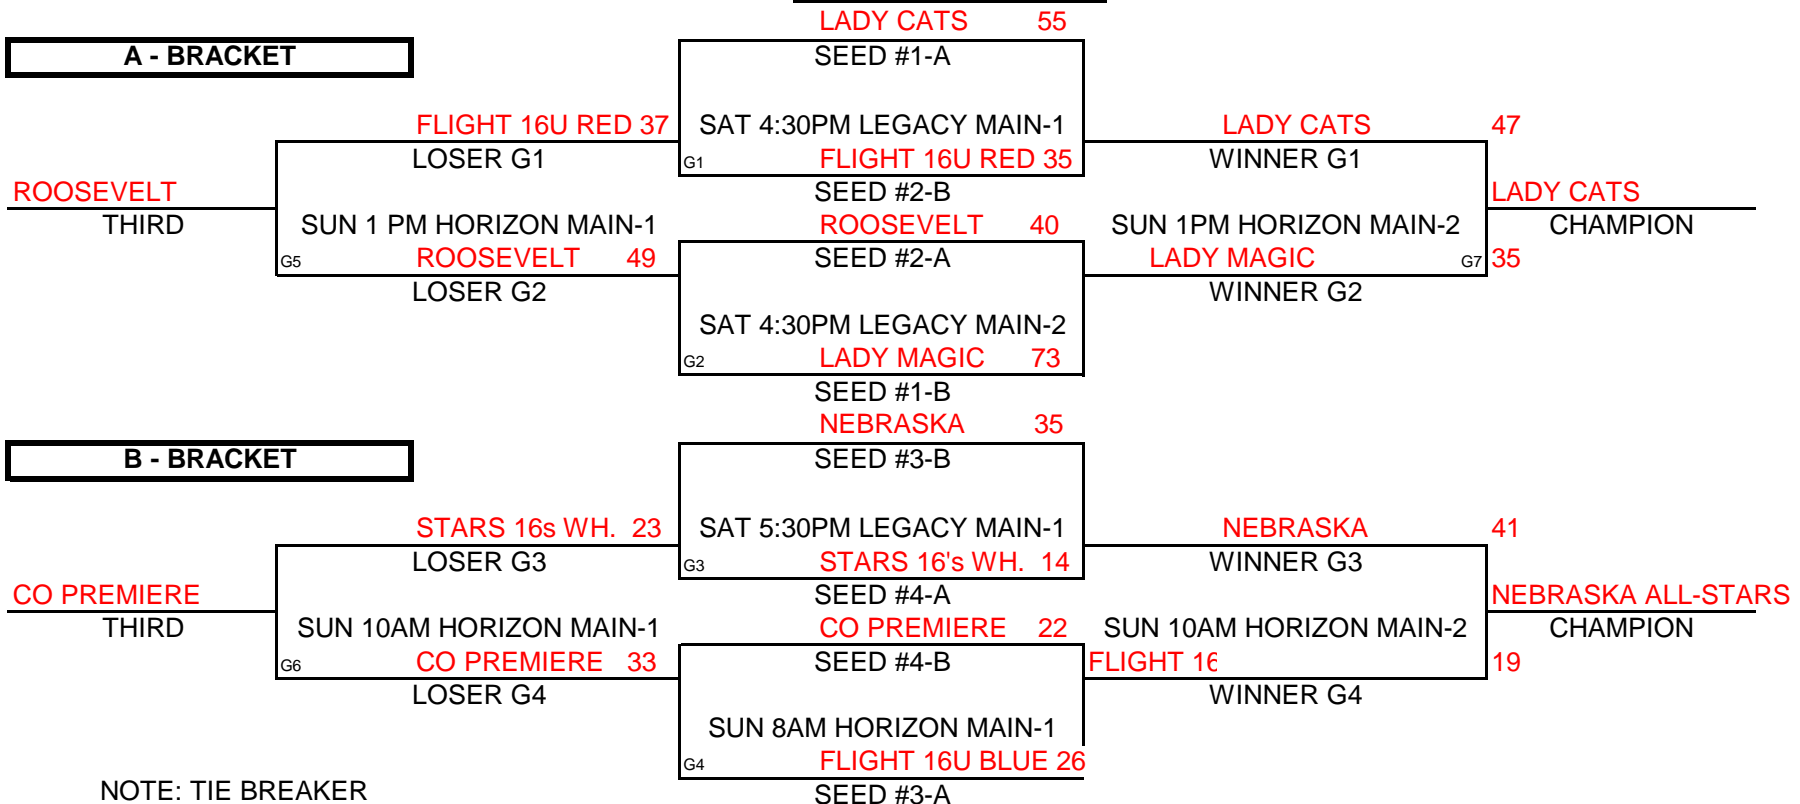

SCHEDULE

1	VS	2	47-56	FRI	8:00 PM	LEGACY MAIN-2
3	VS	4	36-44	FRI	10:00 PM	LEGACY MAIN-1
1	VS	5	54-56	FRI	10:00 PM	LEGACY MAIN-2
2	VS	4	65-57	SAT	3:30 PM	LEGACY MAIN-2
3	VS	5	43-49	SAT	3:30 PM	LEGACY MAIN-3
1	VS	4	67-57	SAT	5:30 PM	LEGACY MAIN-2
2	VS	3	67-45	SAT	5:30 PM	LEGACY MAIN-3
2	VS	5	44-69	SAT	7:30 PM	LEGACY MAIN-2
1	VS	3	59-49	SAT	7:30 PM	LEGACY MAIN-3
4	VS	5	50-58	SAT	9:30 PM	LEGACY MAIN-2

CHAMPIONSHIP ROUND

NOTE: TIE BREAKERS

1 - HEAD TO HEAD

2 - POINT SPREAD (MAX 15 POINTS)

3 - DEF. POINTS ALLOWED

KC PREMIERE MAYB TOURNAMENT

HIGH SCHOOL GIRLS DIVISION

POOL A		WINS	LOSSES
(1)	COLORADO FLIGHT 16U BLUE	1	11
(2)	CO SHINING STARS 16'S WHITE		111
(3)	LADY CATS	111	
(4)	ROOSEVELT	11	1

POOL B		WINS	LOSSES
(1)	COLORADO FLIGHT 16U RED	11	1
(2)	COLORADO PREMIERE		111
(3)	C.S. LADY MAGIC	111	
(4)	W. NEBRASKA ALL STARS	11	11

POOL PLAY ROUND

A-1	VS	A-2	FRI	7PM	30-21	B-1	VS	B-2	FRI	6PM	43-23
A-3	VS	A-4	FRI	7PM	54-36	B-1	VS	B-3	FRI	8PM	40-44
A-1	VS	A-3	FRI	9PM	24-47	B-3	VS	B-4	SAT	8:30AM	29-15
A-2	VS	A-4	FRI	9PM	13-30	B-2	VS	B-4	SAT	10:30AM	22-44
A-1	VS	A-4	SAT	2:30PM	29-35	B-2	VS	B-3	SAT	1:30PM	23-48
A-2	VS	A-3	SAT	2:30PM	15-49	B-1	VS	B-4	SAT	2:30PM	45-42

CHAMPIONSHIP ROUND

NOTE: TIE BREAKER
 1 - HEAD TO HEAD
 2 - POINT SPREAD (MAX. 15 POINTS)
 3 - DEF. POINTS ALLOWED