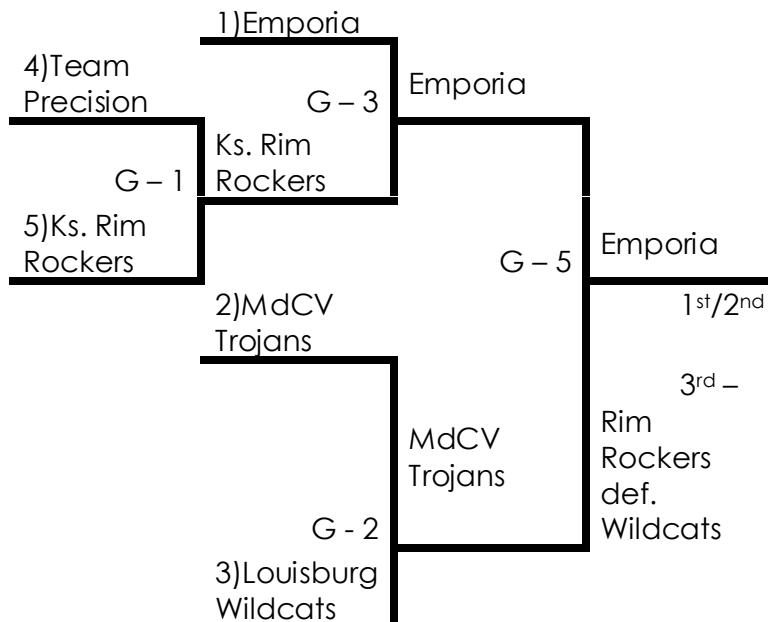

Emporia MAYB
9th – 10th Boys
Round-Robin ~~ Bracket Play
Games played at Emporia High School

		Won	Lost	13 pt +/-
1.	Louisburg Wildcats	2	2	
2.	MdCV Trojans	3	1	
3.	KS Rim Rockers	0	4	
4.	Team Precision	1	3	
5.	Emporia	4	0	

Friday, July 2	
	<u>EHS (V1)</u>
5:00	2 – 5
6:00	4 – 3
7:00	1 – 2
8:00	4 – 5

Saturday, July 3			
	<u>EHS (JV)</u>	<u>EHS (V1)</u>	<u>EHS (V2)</u>
8:00	5 – 3	X	X
9:00	1 – 4	X	X
10:00	2 – 3	X	X
11:00	X	X	1 – 5
12:00	X	X	2 – 4
1:00	X	X	1 – 3
2:00	X	X	G – 1
3:00	X	X	G – 2
4:00	X	X	G – 3
5:00	X	X	X
6:00	X	G – 5	G – 4

Medals – Top 3 Places
Tie-Breaker – Head-to-Head – 13 pt +/-