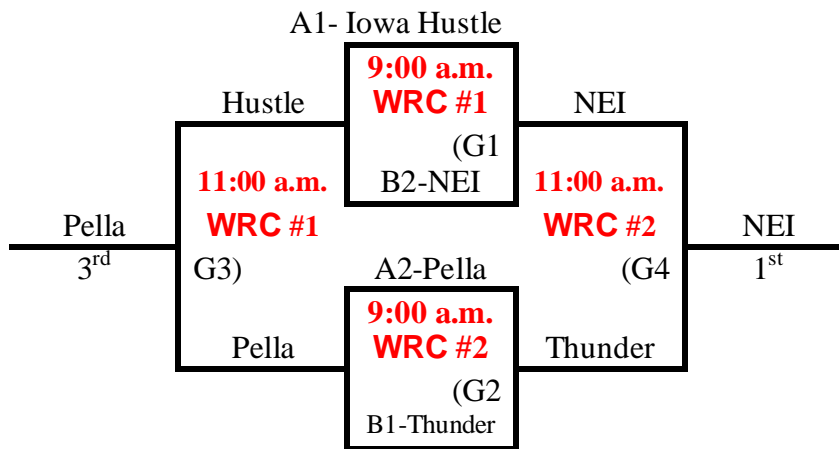

DATE	TIME	GAME	SITE	SCORE	Pts. Diff.	Pts. Diff.
SAT. JUNE 26	10:00 a.m.	1-2	UNI WRC Court #1			
SAT. JUNE 26	10:00 a.m.	3-4	UNI WRC Court #2			
SAT. JUNE 26	10:00 a.m.	5-6	UNI WRC Court #3			
SAT. JUNE 26	10:00 a.m.	7-8	UNI WRC Court #4			
SAT. JUNE 26	12:00 p.m.	1-3	UNI WRC Court #1			
SAT. JUNE 26	12:00 p.m.	5-7	UNI WRC Court #2			
SAT. JUNE 26	2:00 p.m.	1-4	UNI WRC Court #1			
SAT. JUNE 26	2:00 p.m.	6-8	UNI WRC Court #2			
SAT. JUNE 26	4:00 p.m.	2-3	UNI WRC Court #1			
SAT. JUNE 26	4:00 p.m.	5-8	UNI WRC Court #2			
SAT. JUNE 26	6:00 p.m.	2-4	UNI WRC Court #1			
SAT. JUNE 26	6:00 p.m.	6-7	UNI WRC Court #2			
DATE	TIME	GAME	SITE	SCORE		
SUN. JUNE 27	9:00 a.m.	Game 1	UNI WRC Court #1			
SUN. JUNE 27	9:00 a.m.	Game 2	UNI WRC Court #2			
SUN. JUNE 27	9:00 a.m.	Game 5	UNI WRC Court #3			
SUN. JUNE 27	9:00 a.m.	Game 6	UNI WRC Court #4			
SUN. JUNE 27	11:00 a.m.	Game 3	UNI WRC Court #1			
SUN. JUNE 27	11:00 a.m.	Game 4	UNI WRC Court #2			
SUN. JUNE 27	11:00 p.m.	Game 7	UNI WRC Court #3			
SUN. JUNE 27	11:00 p.m.	Game 8	UNI WRC Court #4			

All Games Played at the UNI
Wellnes/Recreation Center

Wellness/Recreation Center
 Human Performance Center
 2301 Hudson Road
 Cedar Falls, IA 50614
 N 42° 31.04280"
 W 92° 28.06199"

High School Boys Division Sunday Brackets

8 TEAMS

2 pools of 4 evenly divided. Round Robin pool play with top 2 teams in each pool going to bracket A and others to Bracket B. This creates 2 4 teams brackets.

Bracket A

Bracket B

12 pool games and 8 bracket games. 27 total. This avoids the 1st seed playing the 8th seed!