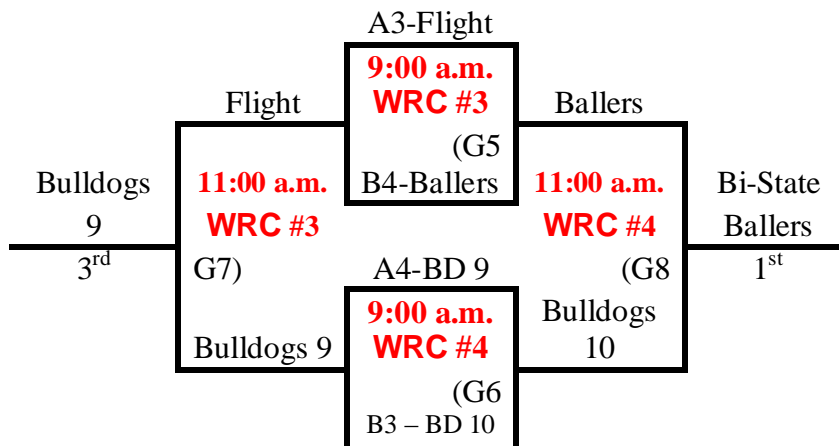

DATE	TIME	GAME	SITE	SCORE	Pts. Diff.	Pts. Diff.
SAT. JUNE 26	10:00 a.m.	1-2	UNI WRC Court #1			
SAT. JUNE 26	10:00 a.m.	3-4	UNI WRC Court #2			
SAT. JUNE 26	10:00 a.m.	5-6	UNI WRC Court #3			
SAT. JUNE 26	10:00 a.m.	7-8	UNI WRC Court #4			
SAT. JUNE 26	12:00 p.m.	1-3	UNI WRC Court #1			
SAT. JUNE 26	12:00 p.m.	5-7	UNI WRC Court #2			
SAT. JUNE 26	2:00 p.m.	1-4	UNI WRC Court #1			
SAT. JUNE 26	2:00 p.m.	6-8	UNI WRC Court #2			
SAT. JUNE 26	4:00 p.m.	2-3	UNI WRC Court #1			
SAT. JUNE 26	4:00 p.m.	5-8	UNI WRC Court #2			
SAT. JUNE 26	6:00 p.m.	2-4	UNI WRC Court #1			
SAT. JUNE 26	6:00 p.m.	6-7	UNI WRC Court #2			
DATE	TIME	GAME	SITE	SCORE		
SUN. JUNE 27	9:00 a.m.	Game 1	UNI WRC Court #1			
SUN. JUNE 27	9:00 a.m.	Game 2	UNI WRC Court #2			
SUN. JUNE 27	9:00 a.m.	Game 5	UNI WRC Court #3			
SUN. JUNE 27	9:00 a.m.	Game 6	UNI WRC Court #4			
SUN. JUNE 27	11:00 a.m.	Game 3	UNI WRC Court #1			
SUN. JUNE 27	11:00 a.m.	Game 4	UNI WRC Court #2			
SUN. JUNE 27	11:00 p.m.	Game 7	UNI WRC Court #3			
SUN. JUNE 27	11:00 p.m.	Game 8	UNI WRC Court #4			

All Games Played at the UNI
Wellnes/Recreation Center

Wellness/Recreation Center
 Human Performance Center
 2301 Hudson Road
 Cedar Falls, IA 50614
 N 42° 31.04280"
 W 92° 28.06199"

High School Boys Division Sunday Brackets

8 TEAMS

2 pools of 4 evenly divided. Round Robin pool play with top 2 teams in each pool going to bracket A and others to Bracket B. This creates 2 4 teams brackets.

Bracket A

Bracket B

12 pool games and 8 bracket games. 27 total. This avoids the 1st seed playing the 8th seed!