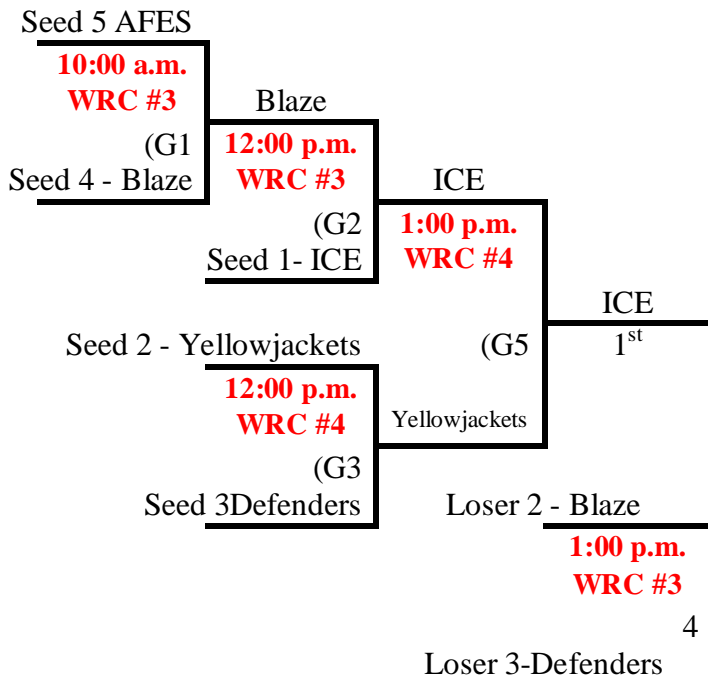

Sunday Games- June 27

All Games played at the UNI WRC
Wellness/Recreation Center
Human Performance Center
2301 Hudson Road
Cedar Falls, IA 50614
N 42° 31.04280"
W 92° 28.06199"