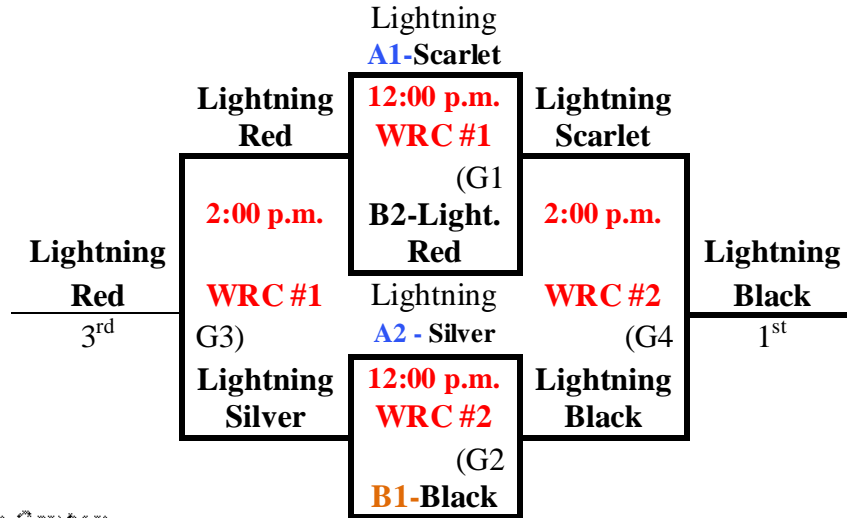

2010 VARSITY GIRLS CHAMPIONSHIP BRACKET CEDAR FALLS MAYB TOURNAMENT

Top 2 teams in each pool to Bracket A. Others to Bracket B.
Avoids top teams vs. bottom teams.

10 TEAMS

Bracket A

Wellness/Recreation Center
Human Performance Center
2301 Hudson Road
Cedar Falls, IA 50614
N 42° 31.04280"
W 92° 28.06199"

Bracket B