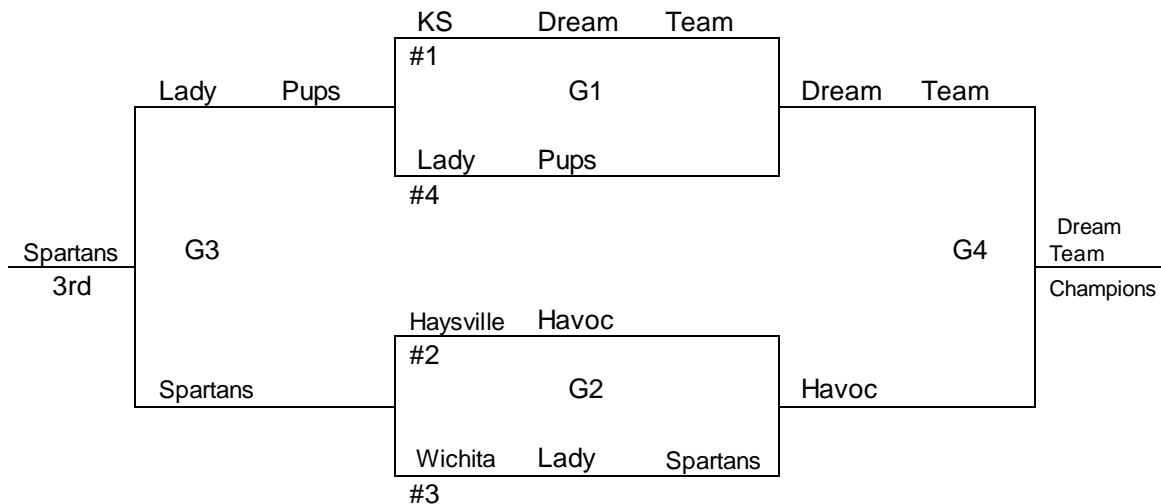

# 7/8 BOYS BRACKET

# 8 GIRLS BRACKET

## *5<sup>th</sup>/6<sup>th</sup> GIRLS*

Records in pool play will determine seeding in tournament. In case of tie in pool play, formula used by MAYB will be used to break tie. Games played at Norwich School, 209 Parkway, Norwich KS 67118 in Eagles Landing Gymnasium.

- 1) McPherson Lady Pups
- 2) KS Dream Team
- 3) Haysville Havoc
- 4) Wichita Lady Spartans

<i>Friday</i>	<i>Saturday</i>	<i>Sunday</i>
6 p.m.	8 a.m. 2-3	8 a.m. G1
7	9 1-4	9 G2
8 3-4	10	10 G3
9	11	11 G4
10	12 p.m. 1-2	12 p.m.
	1	1
	2	2
	3:30	3
	4:30	4
	5:30 1-3	5
	6:30	
	7:30 2-4	