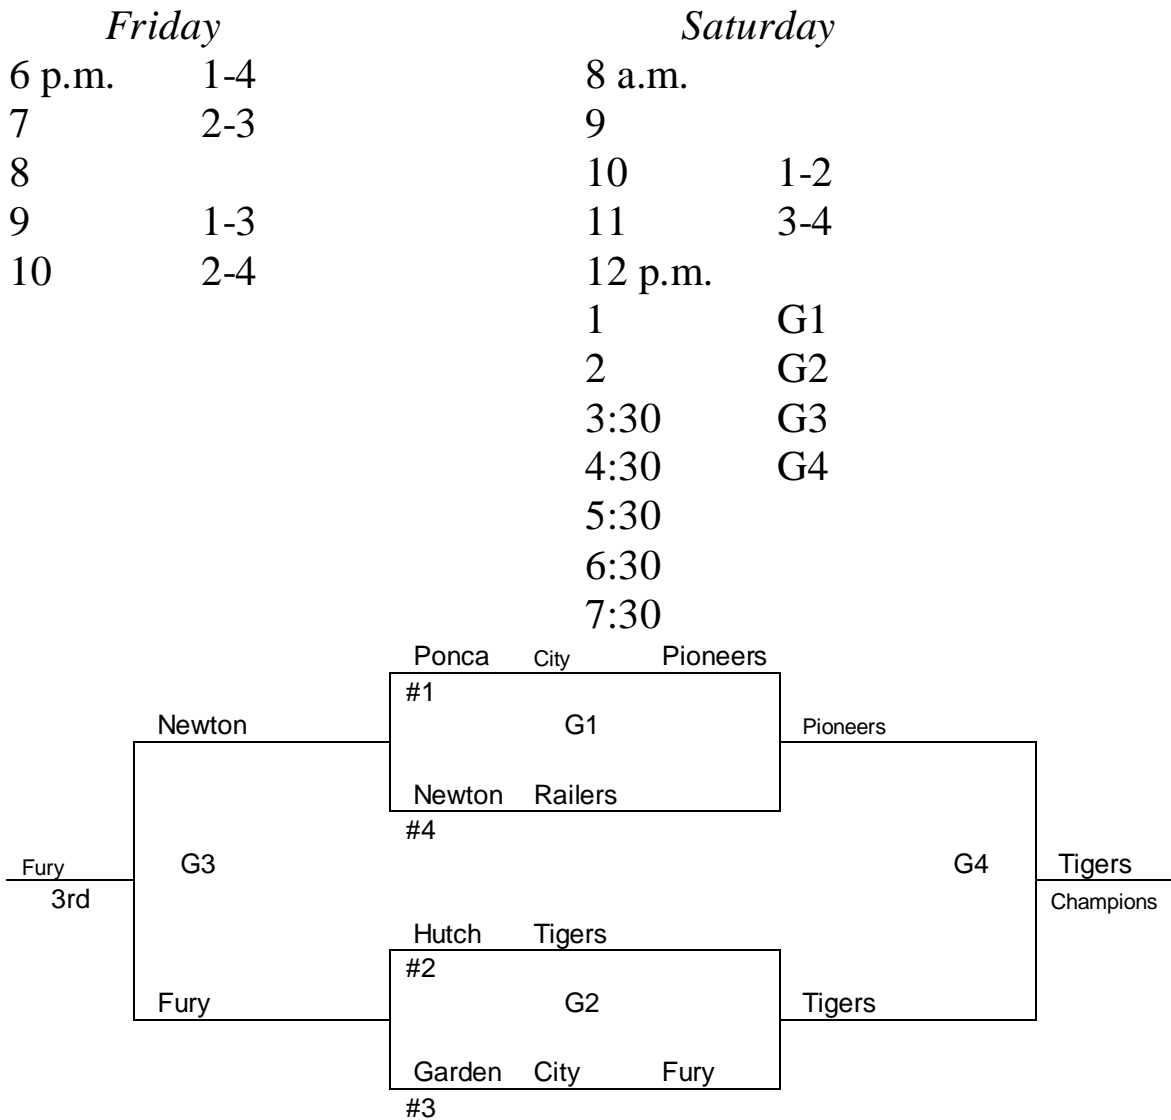

3rd/4th GIRLS

Records in pool play will determine seeding in tournament. In case of tie in pool play, formula used by MAYB will be used to break tie. Games played at Norwich School, 209 Parkway, Norwich KS 67118 in Eagles Landing Gymnasium.

1) Newton Railers
2) Ponca City Pioneers
3) Garden City Fury
4) Hutchinson Tigers