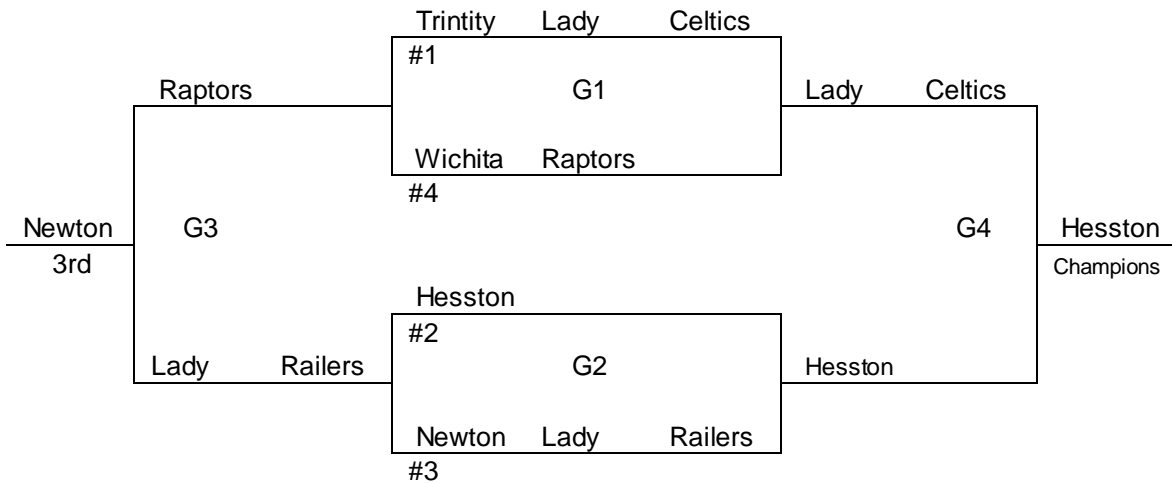

7 GIRLS

Records in pool play will determine seeding in tournament. In case of tie in pool play, formula used by MAYB will be used to break tie. Games played at Kingman Middle School, 607 North Spruce Street, Kingman KS 67068.

1) Trinity Lady Celtics
2) Newton Railers
3) Wichita Raptor
4) Hesston

<i>Friday</i>	<i>Saturday</i>	<i>Sunday</i>
6 p.m.	8 a.m. 2-4	8 a.m.
7	9	9
8 1-3	10	10 G1
9	11 3-4	11 G2
10	12 p.m. 1-2	12
	1	1 G3
	2 1-4	2 G4
	3:30 2-3	3
	4:30	4