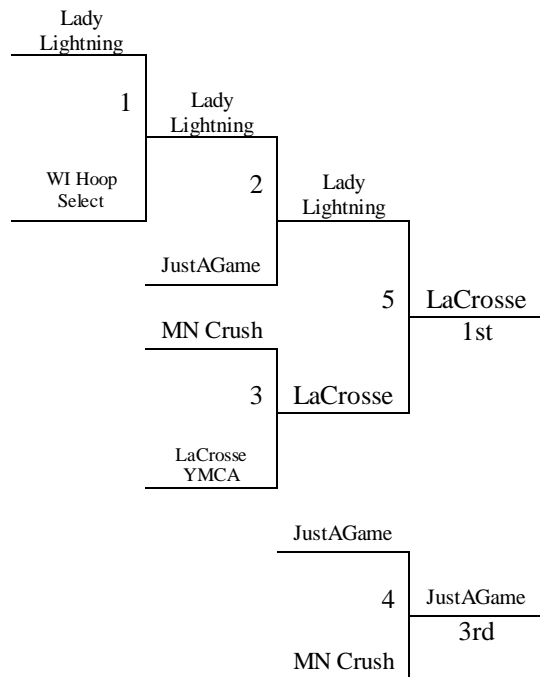

**Wisconsin Dells Classic
June 19-20, 2010
9-10th Grade Girls Division**

Pool A	W	L
1. LaCrosse YMCA Stars		
2. JustAGame		
3. Wisconsin Hoop Select		
4. Lady Lightning		
5. Minnesota Crush		

All teams to Bracket

Saturday	Court 1	Court 2	Court 3
8:00	-	-	-
9:00	-	2-3	-
10:00	-	-	1-4
11:00	-	-	2-5
12:00	-	1-3	-
1:00	-	-	-
2:00	-	-	-
3:00	-	2-4	-
4:00	-	-	-
5:00	-	1-5	-
6:00	3-4	-	-
7:00	-	-	-
8:00	4-5	1-2	-
9:00	-	-	-
Sunday			
8:00	-	-	-
9:00	-	3-5	-
10:00	-	-	-
11:00	G1	-	-
12:00	-	-	-
1:00	-	-	-
2:00	-	-	-
3:00	G2	G3	-
4:00	-	-	-
5:00	G4	G5	-

**ALL GAMES WILL BE PLAYED @ JUSTAGAME FIELDHOUSE
200 LaCrosse St.
Wisconsin Dells, WI 53965**