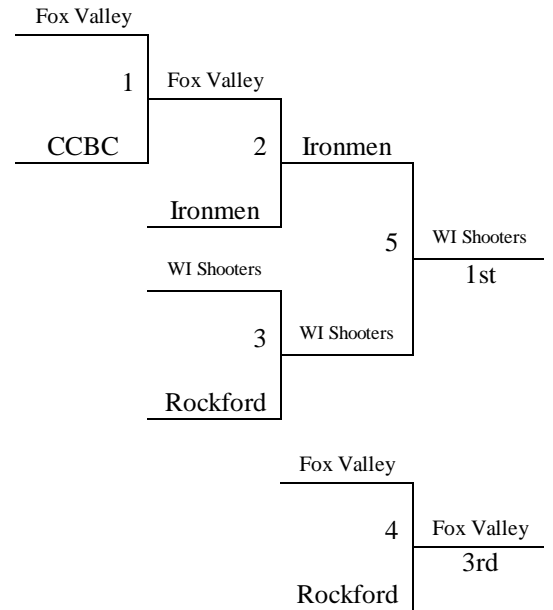

**Wisconsin Dells Classic
June 19-20, 2010
7th Grade Boys Division**

<u>Pool A</u>	<u>W</u>	<u>L</u>
1. Ironmen		
2. CCBC- WI		
3. Wisconsin Shooters		
4. Fox Valley Players		
5. Rockford Wildcats		

All teams to Bracket

Saturday	Court 1	Court 2	Court 3	Court 4
8:00	-	-	-	
9:00	-	-	1-2	3-4
10:00	-	-	-	
11:00	-	-	-	
12:00	-	-	2-5	
1:00	-	-	-	
2:00	-	-	3-5	
3:00	-	-	-	
4:00	-	-	-	
5:00	-	-	-	
6:00	-	-	-	
7:00	-	-	1-3	4-5
8:00	-	-	-	
9:00	-	-	1-5	2-4
Sunday				
8:00	2-3	1-4	-	-
9:00	-	-	-	-
10:00	-	-	G1	-
11:00	-	-	-	-
12:00	-	-	G2	G3
1:00	-	-	-	-
2:00	-	-	-	-
3:00	-	-	-	G4
4:00	-	-	G5	-
5:00	-	-	-	-

ALL GAMES WILL BE PLAYED @ JUSTAGAME FIELDHOUSE
200 LaCrosse St.
Wisconsin Dells, WI 53965