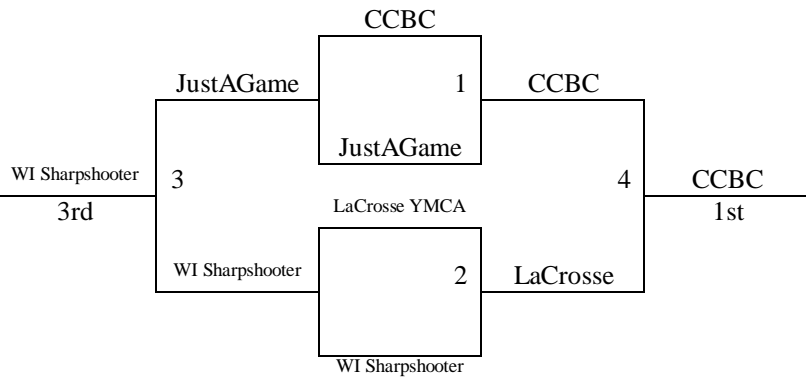

Tie Breaker – 2 way tie = Head to Head

3 way tie = Coin Flip

Winner of game 1 is the first seed, loser is the 2nd Seed. Winner of game 2 is the 3rd seed, loser is the 4th seed.

Winner of game 3 is the 5th seed, loser is the 6th seed.

Saturday	Court 3	Court 4
8:00	-	-
9:00	-	-
10:00	-	4-5
11:00	-	1-2
12:00	-	5-6
1:00	-	2-3
2:00	-	-
3:00	4-6	1-3
4:00	-	-
5:00	G1	G2
6:00	G3	-
7:00	-	-
8:00	-	-
9:00	-	-
Sunday	Court 3	Court 4
8:00	-	-
9:00	G4	G5
10:00	-	-
11:00	G6	G7
12:00	-	-
1:00	-	-
2:00	G8	G9
3:00	G10	-
4:00	-	-
5:00	-	-

ALL GAMES WILL BE PLAYED @ JUSTAGAME FIELDHOUSE
200 LaCrosse St.
Wisconsin Dells, WI 53965

**Wisconsin Dells Classic
June 19-20, 2010
6th Grade Boys Division**

Pool A	W	L
1. LaCrosse YMCA Stars		
2. CCBC- WI		
3. Wisconsin Sharpshooter		
4. JustAGame		

All teams to Bracket

Saturday	Court 1	Court 2
8:00	-	-
9:00	3-4	-
10:00	-	-
11:00	2-3	1-4
12:00	-	-
1:00	1-3	2-4
2:00	-	-
3:00	1-2	-
4:00	-	-
5:00	-	-
6:00	-	-
7:00	-	-
8:00	-	-
9:00	-	-
Sunday	Court 1	Court 2
8:00	-	-
9:00	G1	-
10:00	G2	-
11:00	-	-
12:00	-	-
1:00	G3	G4
2:00	-	-
3:00	-	-
4:00	-	-
5:00	-	-