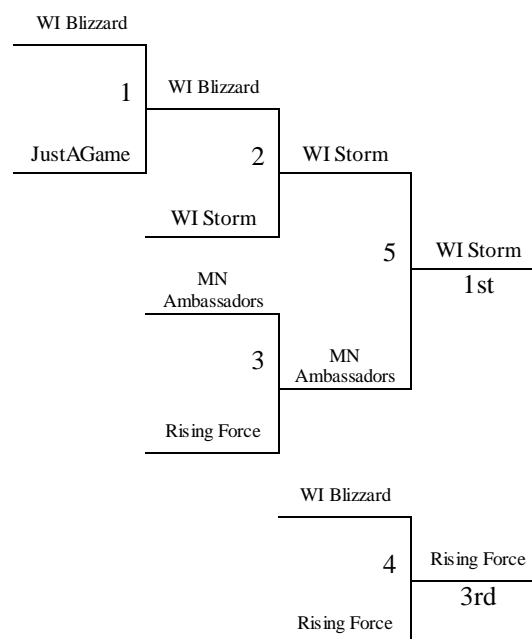

**Wisconsin Dells Classic
June 19-20, 2010
8th Grade Boys Division**

Pool A	W	L
1. Wisconsin Storm Basketball		
2. MN Ambassadors		
3. Rising Force		
4. JustAGame		
5. Wisconsin Blizzard		

All teams to Bracket

Saturday	Court 1	Court 2	Court 3	Court 4
8:00	-	-	-	-
9:00	-	-	-	-
10:00	-	1-5	-	-
11:00	-	-	-	-
12:00	-	-	-	-
1:00	-	-	1-3	-
2:00	-	-	-	2-4
3:00	-	-	-	-
4:00	-	-	3-5	1-2
5:00	-	-	-	-
6:00	-	-	-	3-4
7:00	-	-	-	-
8:00	-	-	2-3	4-5
9:00	-	-	-	-
Sunday				
8:00	-	-	1-4	2-5
9:00	-	-	-	-
10:00	-	-	-	G1
11:00	-	-	-	-
12:00	-	-	-	-
1:00	-	-	G2	G3
2:00	-	-	-	-
3:00	-	-	-	-
4:00	-	-	-	G4
5:00	-	-	G5	-

ALL GAMES WILL BE PLAYED @ JUSTAGAME FIELDHOUSE
200 LaCrosse St.
Wisconsin Dells, WI 53965