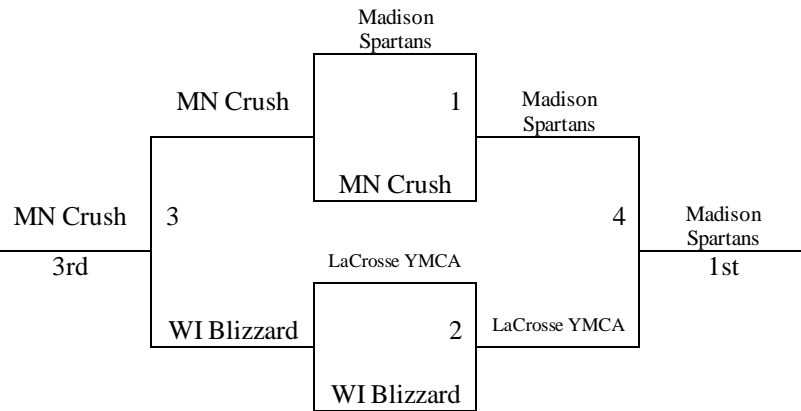

Wisconsin Dells Classic
June 19-20, 2010
7th Grade Girls Division

Pool A	W	L
1. Wisconsin Blizzard		
2. LaCrosse YMCA Stars		
3. Minnesota Crush		
4. Madison Spartans		

All teams to Bracket

Saturday	Court 1	Court 2
8:00	-	-
9:00	-	-
10:00	2-3	-
11:00	-	-
12:00	1-2	-
1:00	-	-
2:00	2-4	1-3
3:00	-	-
4:00	3-4	-
5:00	-	-
6:00	-	1-4
7:00	-	-
8:00	-	-
9:00	-	-
Sunday	Court 1	Court 2
8:00	-	-
9:00	-	-
10:00	-	G1
11:00	-	G2
12:00	-	-
1:00	-	-
2:00	G3	G4
3:00	-	-
4:00	-	-
5:00	-	-

ALL GAMES WILL BE PLAYED @ JUSTAGAME FIELDHOUSE
200 LaCrosse St.
Wisconsin Dells, WI 53965