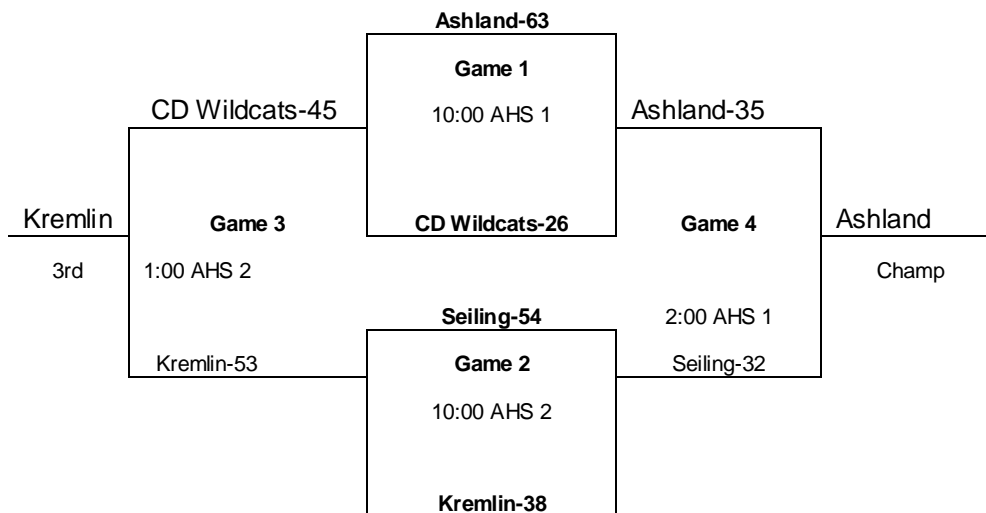

ALVA RECREATION COMPLEX
2010 MAYB Basketball Tournament
11 & 12th Grade Boys

	W	L
1. Ashland Magic-OK	111	1
2. CD Wildcats		111
3. Kremlin Broncs	1	11
4. Seiling Wildcats-OK	11	1

Saturday, June 19th, 2010

10:00 a.m.	AHS 1	Ashland Magic-64	vs	CD Wildcats-22
10:00 a.m.	AHS 2	Kremlin-36	vs	Seiling-48
1:00 p.m.	AHS 1	Ashland Magic-54	vs	Kremlin-53
1:00 p.m.	AHS 2	CD Wildcats-38	vs	Seiling-56
5:00 p.m.	AHS 1	Ashland Magic-38	vs	Seiling-33
5:00 p.m.	AHS 2	CD Wildcats-29	vs	Kremlin-47

Sunday, June 20th, 2010