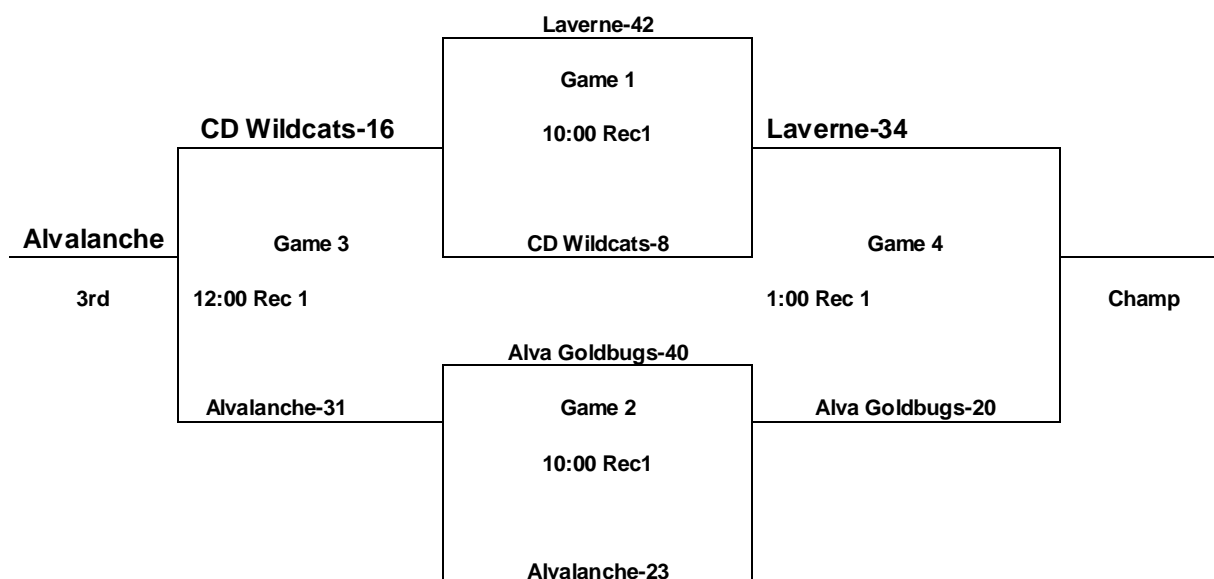

ALVA RECREATION COMPLEX
2010 MAYB Basketball Tournament
5th & 6th Grade Boys

	W	L
1. Alva Goldbugs	11	1
2. Avalanche-OK	1	11
3. CD Wildcats-OK		111
4. Laverne Tigers	111	

Saturday, June 19th, 2010

9:00 a.m.	Rec 2	Alva Goldbugs-31	vs	Avalanche-29
10:00 a.m.	Rec 2	CD Wildcats-5	vs	Laverne-51
12:00 p.m.	Rec 2	Alva Goldbugs-46	vs	CD Wildcats-8
2:00 p.m.	Rec 2	Avalanche-13	vs	Laverne-43
4:00 p.m.	Rec 2	Alva Goldbugs-28	vs	Laverne-31
6:00 p.m.	Rec 2	Avalanche-38	vs	CD Wildcats-14

Sunday, June 20th, 2010