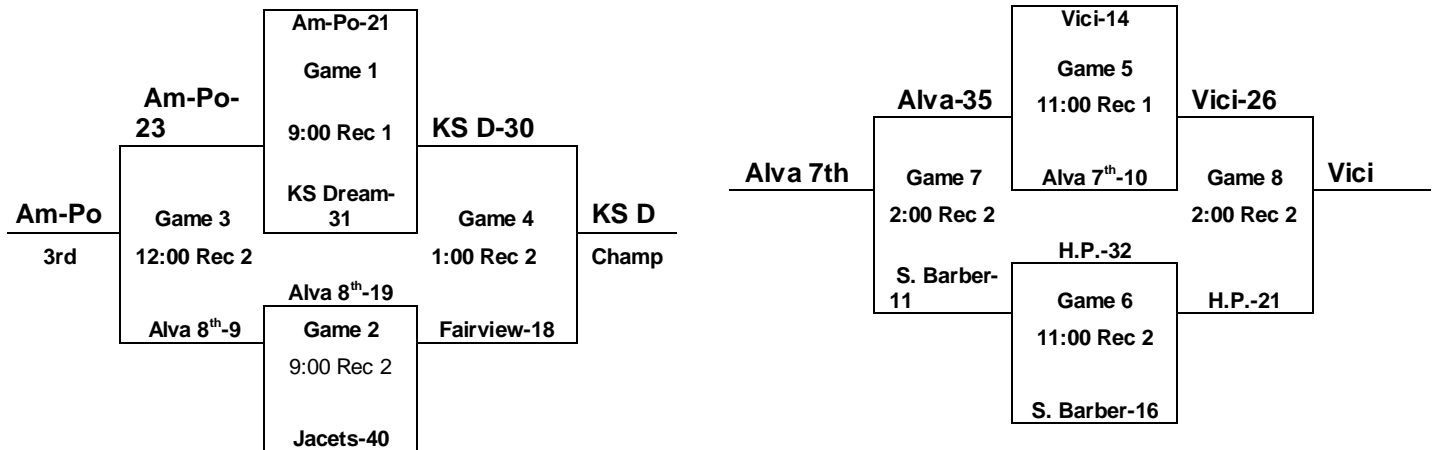

**ALVA RECREATION COMPLEX
2010 MAYB Basketball Tournament
7th & 8th Grade Girls**

<u>POOL A</u>	<u>W</u>	<u>L</u>	<u>POOL B</u>	<u>W</u>	<u>L</u>
1. Am Po Panthers	111		5. Alva 7th		111
2. South Barber		111	6. Jackets-OK	111	
3. Alva 8th	11	1	7. KS Dream	11	1
4. Vici Indians	1	11	8. High Plains	1	11

Saturday, June 19th, 2010

9:00 a.m.	Rec 1	Am Po Panthers-24	vs	South Barber-8
10:00 a.m.	Rec 1	Alva 8th-33	vs	Vici Indians-28
11:00 a.m.	Rec 1	Alva 7th-19	vs	Jackets-OK-37
12:00 p.m.	Rec 1	KS Dream-45	vs	High Plains-26
1:00 p.m.	Rec 1	South Barber-22	vs	Alva 8th-25
2:00 p.m.	Rec 1	Am Po Panthers-24	vs	Vici Indians-9
3:00 p.m.	Rec 1	Jackets-OK-38	vs	KS Dream-33
4:00 p.m.	Rec 1	Alva 7th-17	vs	High Plains-31
5:00 p.m.	Rec 1	South Barber -12	vs	Vici Indians-16
6:00 p.m.	Rec 1	Jackets -35	vs	High Plains-31
7:00 p.m.	Rec 1	Am Po Panthers-28	vs	Alva 8th-21
8:00 p.m.	Rec 1	Alva 7-11	vs	KS Dream-50

Sunday, June 20th, 2010