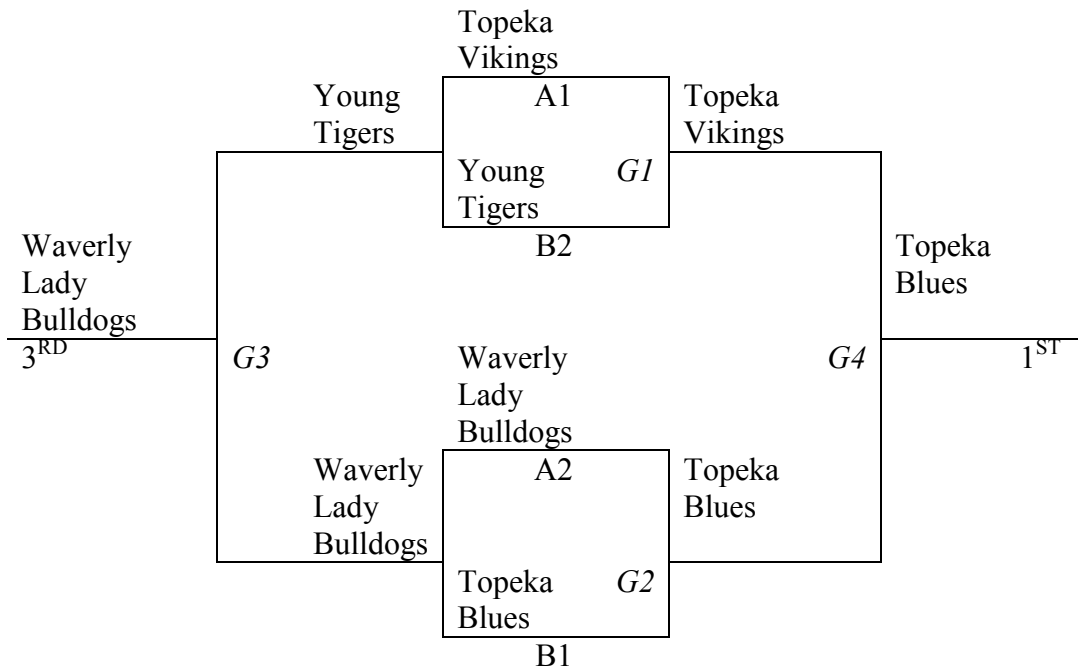

Friday: June 18

	SportZone 5	Seaman North	Seaman South
5:00		①2	
5:55			
6:50	⑤8	2④	
7:45			
8:40		①4	

Saturday: June 19

8:00			
8:55		⑥8	
9:50		3④	
10:45			
11:40		⑤7	
12:35			
1:30			
2:25		②3	
3:20		⑥7	
4:15		①3	
5:10			
6:05		⑦8	
7:00		③6	
7:55			
8:50			

Sunday: June 20

8:00			
8:55		G5	G6
9:50			
10:45		G1	G2
11:40			
12:35		G7	G8
1:30			
2:25		G3	G4
3:20			

Gyms:

SportZone
Seaman North
Seaman South

9th & 10th Girls

BRACKET A

CONSOLATION BRACKET

11th & 12th Girls

Pool A	W	L	Pool B	W	L
1. Topeka Tigers	0	5	7. Miego - Blue	2	2
2. Miego - Red	4	1	8. Sabetha	3	1
3. Jefferson County North	3	2	9. BL Ladycats	4	0
4. Holton Wildcats	5	0	10. Wetmore Cardinals	1	3
5. Freemont NE	2	3	11. Horton Chargers	0	4
6. Lady Vikings	1	4			

Friday: June 18

	SportZone 3	SportZone 4	SportZone 5	Seaman South	Seaman North
5:00			7-11	1-4	
5:55			9-10	2-5	
6:50				4-6	
7:45			9-11	1-5	
8:40			7-10	2-6	

Saturday: June 19

8:00				3-5	1-6
8:55				8-9	
9:50				2-3	
10:45				8-11	
11:40				7-9	
12:35				1-3	2-4
1:30				4-5	8-10
2:25				3-6	
3:20					
4:15	1-2	3-4	5-6		
5:10	7-8	10-11			
6:05					
7:00					
7:55					
8:50					