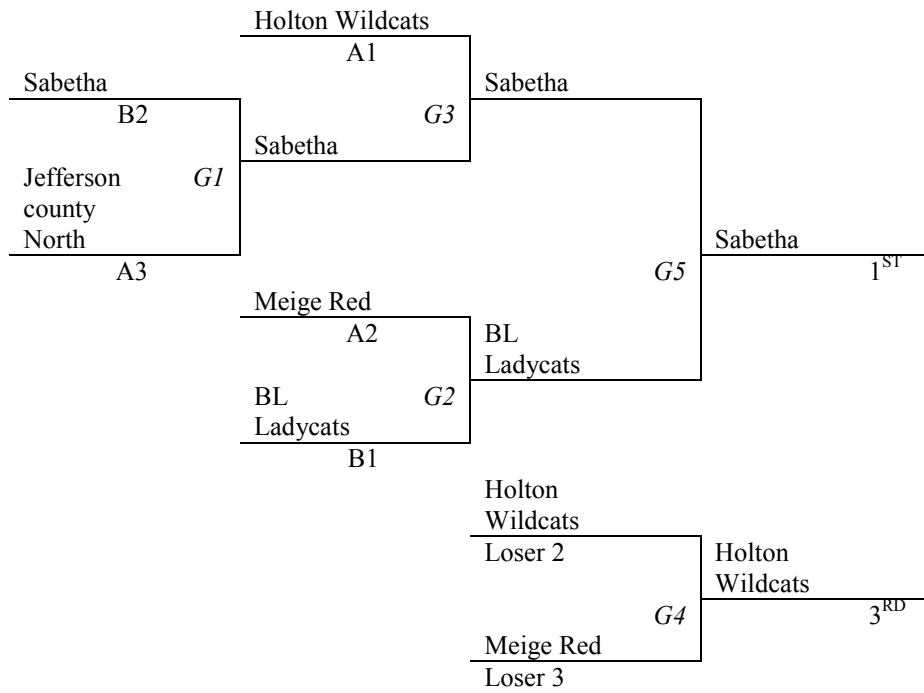

11th & 12th Grade Girls

BRACKET A