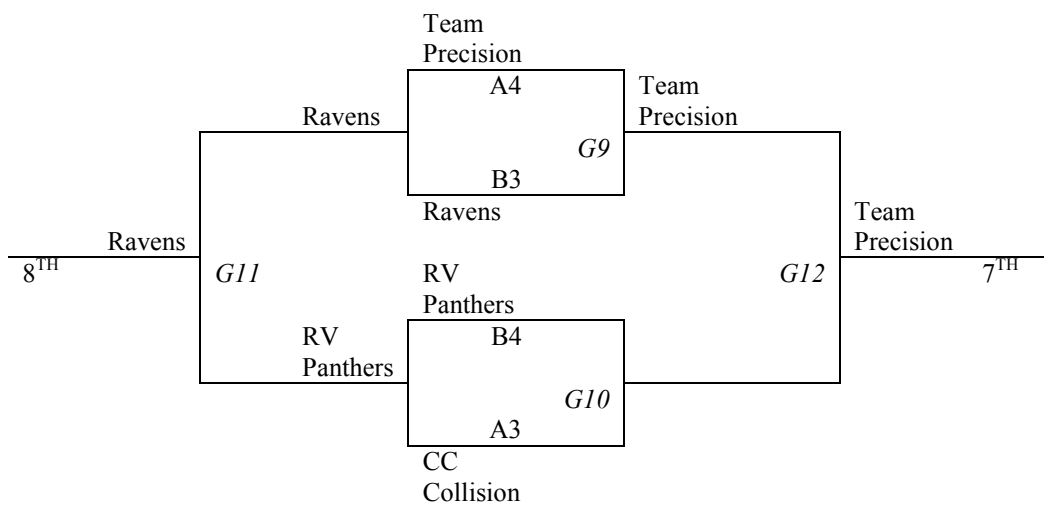

Sunday: June 20

8:00				
8:55				
9:50			G1	G2
10:45				
11:40			G5	G6
12:35	G9			G10
1:30			G7	G8
2:25		G3	G4	G11
3:20				G12

Gyms:
SportZone

11th & 12th Grade Boys

BRACKET A

CONSOLATION BRACKET A

CONSOLATION BRACKET B