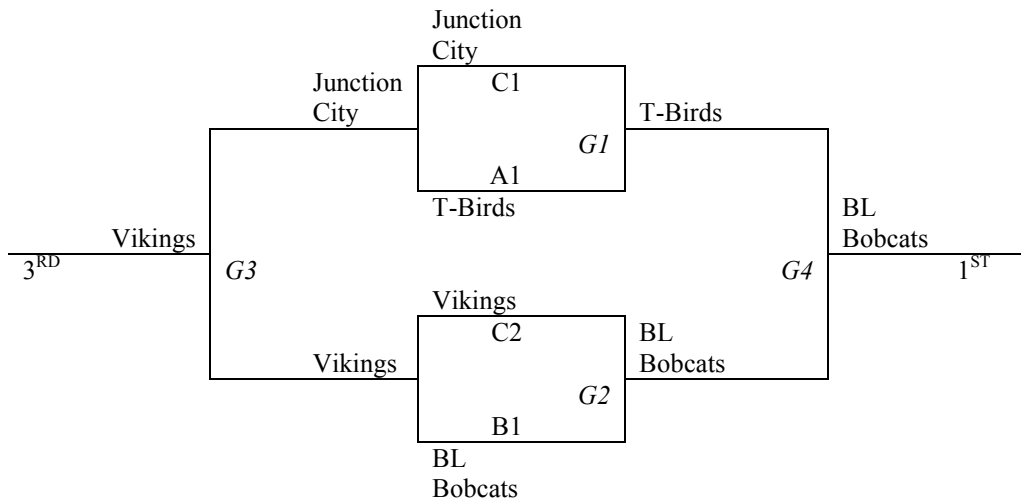

Sunday: June 20

8:55	G9	G10	G11	G12
9:50				
10:45	G13	G14	G15	G16
11:40				
12:35		G20	G21	
1:30				
2:25				
3:20	G19	G18	G17	

Gyms:
SportZone

9th & 10th Boys: Division

11th & 12th Grade Boys

Pool A	W	L	Pool B	W	L
1. T-Birds 2. Louisburg Wildcats 3. Team Precision - KS 4. CC Collision			5. BL Bobcats 6. Ravens - KS 7. RV Panthers 8. Lone Jack - MO		
Pool C	W	L			
9. Junction City 10. Fort Scott Tigers 11. Topeka Vikings 12. JW Tigers					

Friday: June 18

	SportZone 2	SportZone 3	SportZone 4	SportZone 5
5:00			⑨-11	
5:55			①-2	
6:50				
7:45	③-6		7-⑧	
8:40				

Saturday: June 19

8:00				
8:55				⑩-12
9:50				
10:45				②-3
11:40				⑤-8
12:35				10-①
1:30				
2:25				①-4
3:20		⑨-12		⑥-7
4:15				
5:10				3-④
6:05				
7:00	⑨-10			
7:55	①-12	②-4		
8:50	6-⑧	③-7	①-3	

Sunday: June 20

8:00				
8:55				
9:50			G1	G2
10:45				
11:40			G5	G6
12:35	G9			G10
1:30			G7	G8
2:25		G3	G4	G11
3:20				G12

Gyms:
SportZone

11th & 12th Grade Boys

BRACKET A

CONSOLATION BRACKET A

CONSOLATION BRACKET B

Friday: June 18

	SportZone 3	SportZone 4	SportZone 5	Seaman MS	Seaman North
5:00					
5:55				②-4	
6:50				5⑥	
7:45					
8:40				②-6	

Saturday: June 19

8:00					
8:55					
9:50					
10:45				1③	
11:40					
12:35					
1:30					
2:25				3④	
3:20					
4:15				1④	
5:10				②-5	
6:05				3⑥	
7:00					
7:55				1⑤	④-6
8:50					