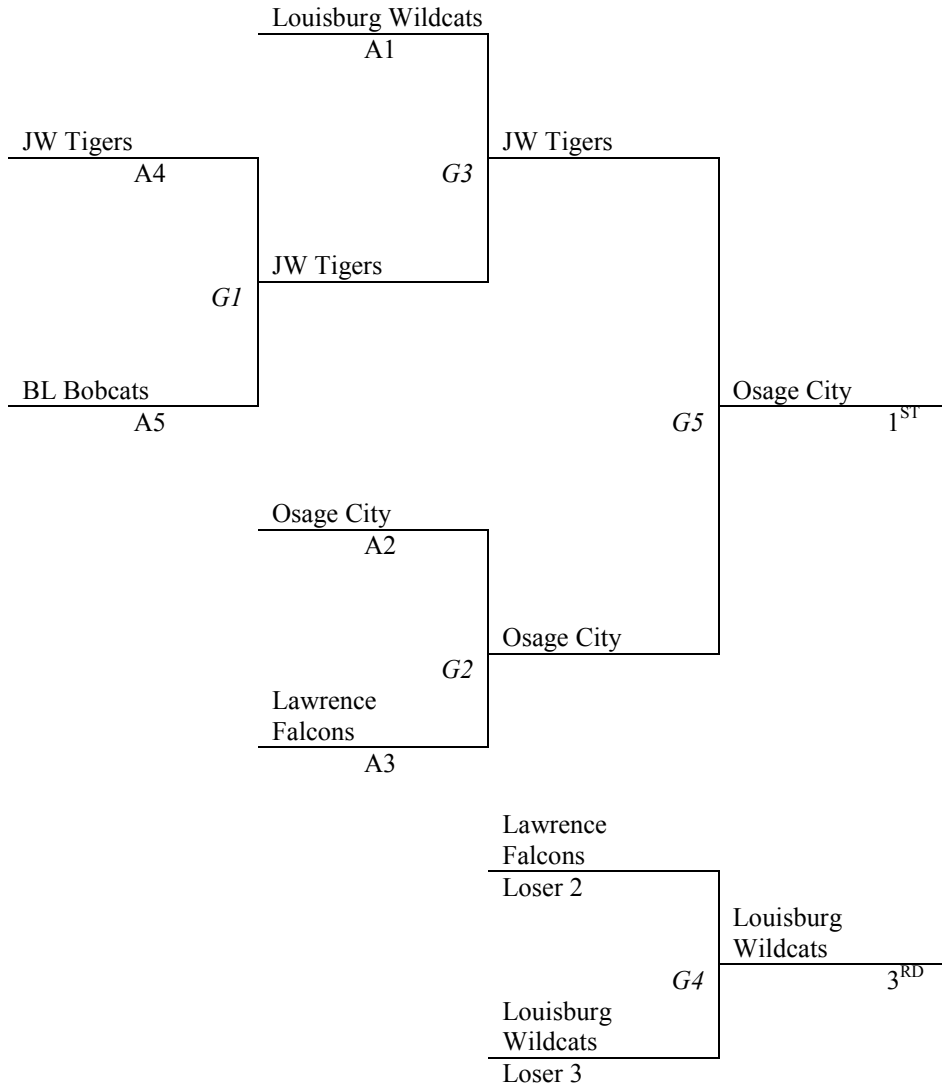

7th Grade Boys

Pool A	W	L
1. Lawrence Falcons	3	1
2. JW Tigers	1	3
3. Louisburg Wildcats	3	1
4. Osage City Indians	2	2
5. BL Bobcats	1	3

Friday: June 18

	SportZone 1	SportZone 2	SportZone 3
5:00		2③	
5:55		④5	
6:50			
7:45	3⑤		
8:40			

Saturday: June 19

8:00		①2	
8:55		③4	
9:50		①5	
10:45		2④	
11:40		1③	
12:35			
1:30		②5	
2:25			
3:20			
4:15			
5:10		1④	
6:05			
7:00			
7:55			
8:50			

Sunday: June 20

8:00			
8:55			
9:50			G1
10:45			
11:40		G2	G3
12:35			
1:30		G4	G5
2:25			
3:20			

Gyms:
SportZone

7th Grade Boys

Gyms:
SportZone