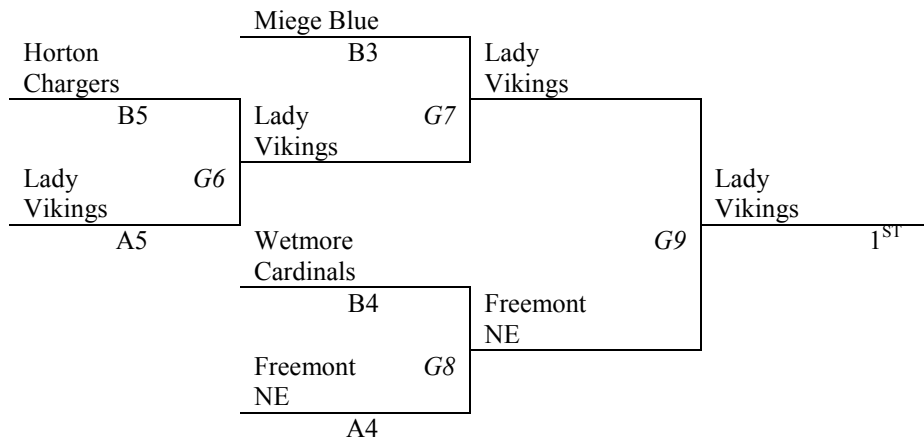

CONSOLATION BRACKET