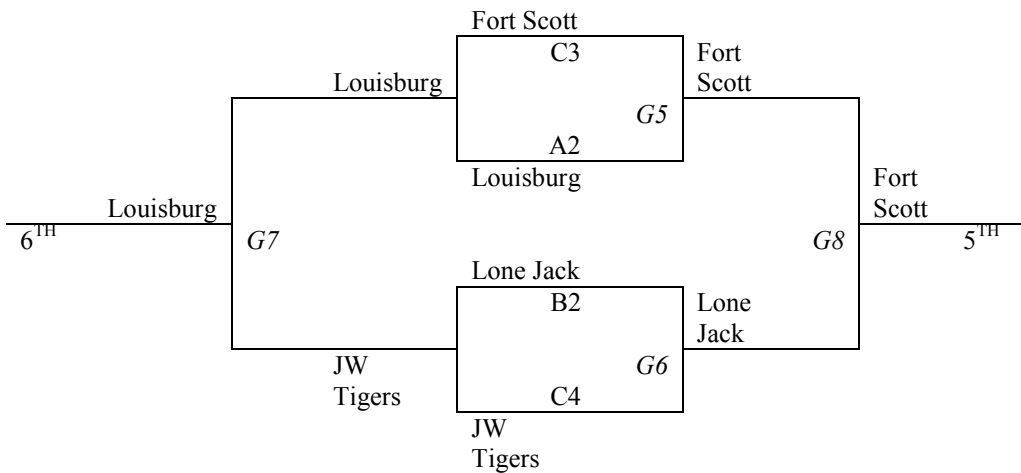

Friday: June 18

	SportZone 2	SportZone 3	SportZone 4	SportZone 5
5:00			⑨-11	
5:55			①-2	
6:50				
7:45	③-6		7-⑧	
8:40				

Saturday: June 19

8:00				
8:55				⑩-12
9:50				
10:45				②-3
11:40				⑤-8
12:35				10-①
1:30				
2:25				①-4
3:20		⑨-12		⑥-7
4:15				
5:10				3-④
6:05				
7:00	⑨-10			
7:55	①-12	②-4		
8:50	6-⑧	③-7	①-3	

Sunday: June 20

8:00				
8:55				
9:50			G1	G2
10:45				
11:40			G5	G6
12:35	G9			G10
1:30			G7	G8
2:25		G3	G4	G11
3:20				G12

Gyms:
SportZone

11th & 12th Grade Boys

BRACKET A

CONSOLATION BRACKET A

CONSOLATION BRACKET B

Friday: June 18

	SportZone 3	SportZone 4	SportZone 5	Seaman MS	Seaman North
5:00					
5:55				②-4	
6:50				5⑥	
7:45					
8:40				②-6	

Saturday: June 19

8:00					
8:55					
9:50					
10:45				1③	
11:40					
12:35					
1:30					
2:25				3④	
3:20					
4:15				1④	
5:10				②-5	
6:05				3⑥	
7:00					
7:55				1⑤	④-6
8:50					