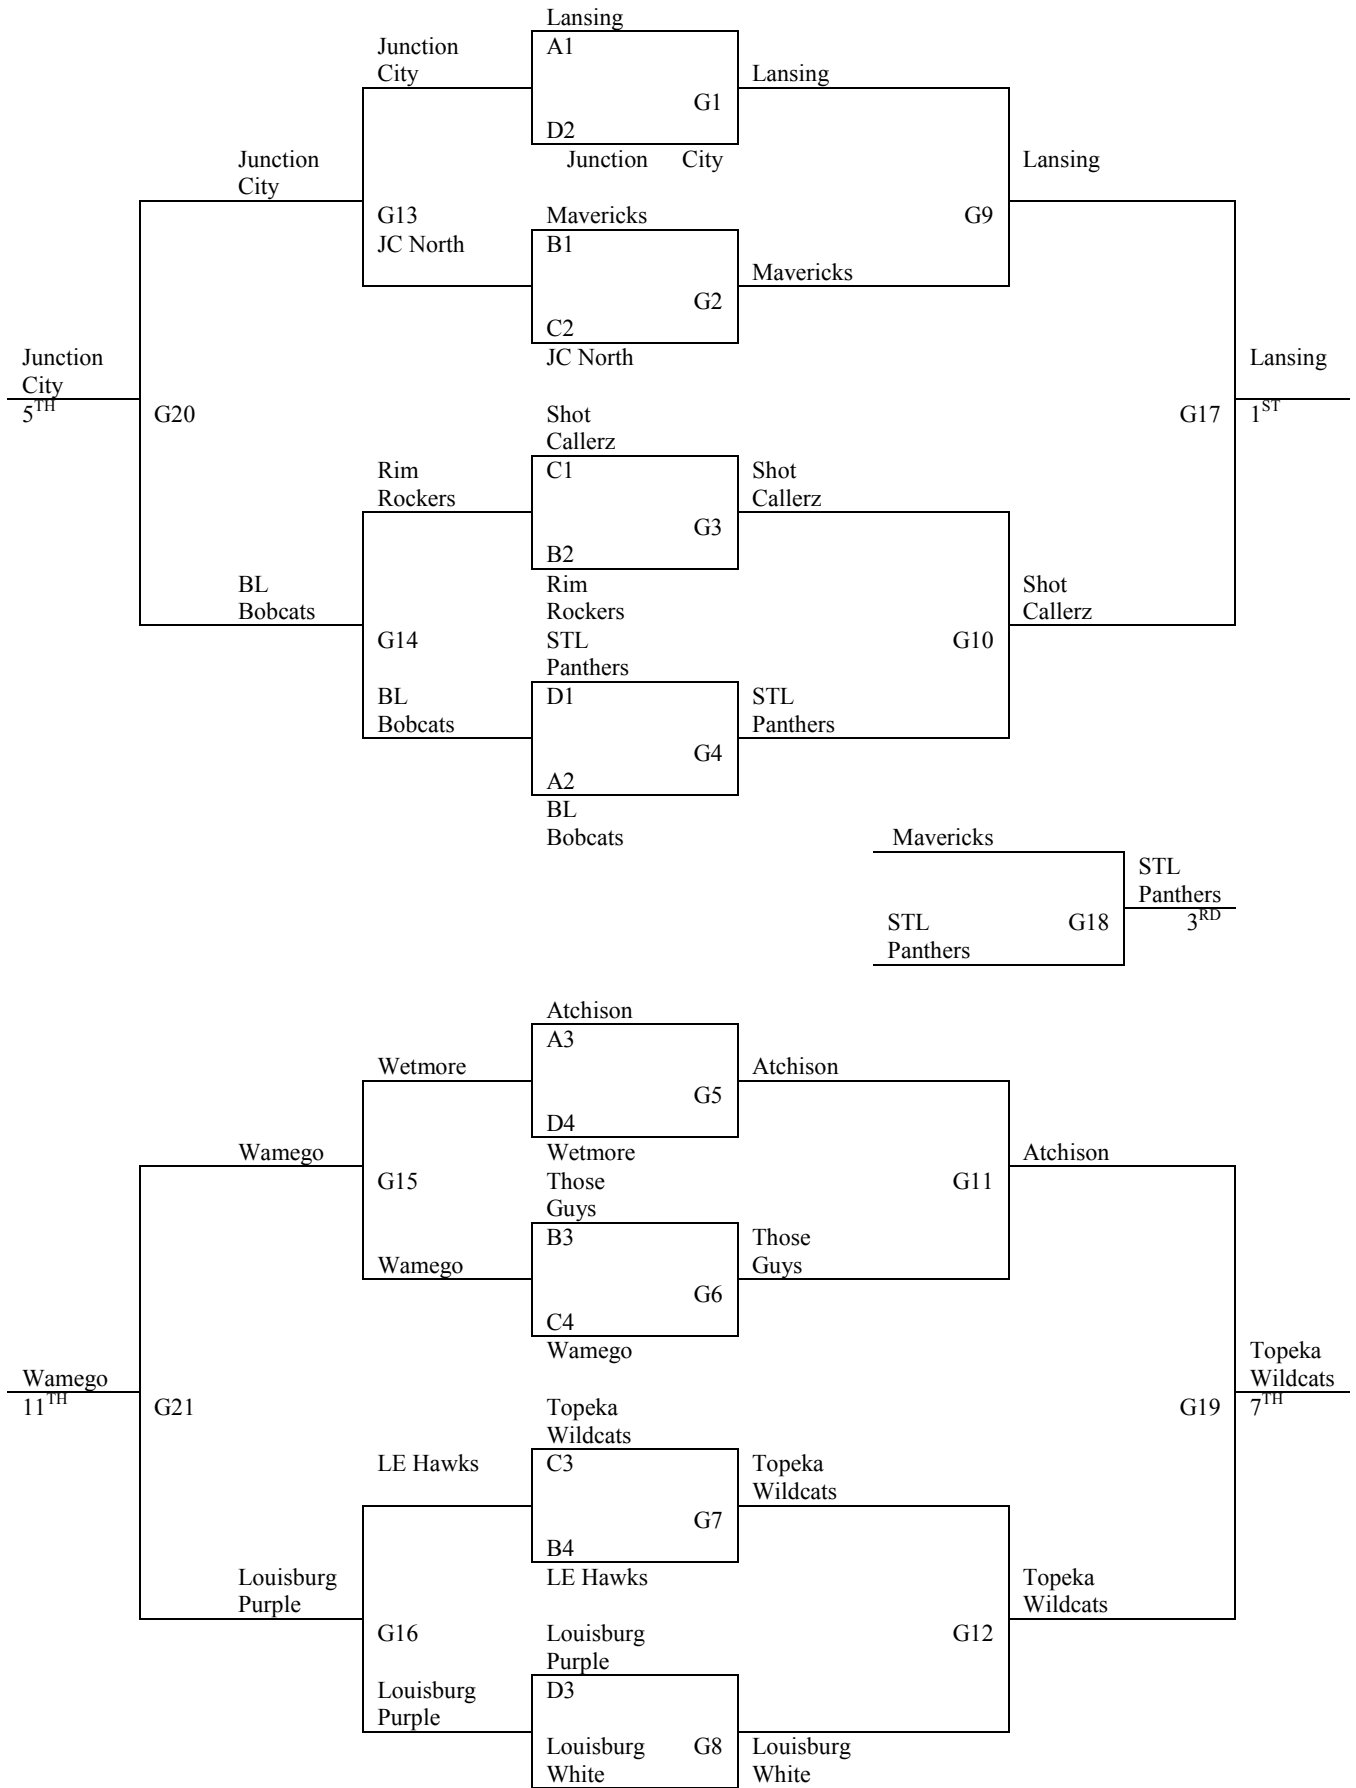

9th & 10th Grade Boys

Pool A	W	L	Pool B	W	L
1. BL Bobcats	2	1	5. LE Hawks	0	3
2. Atchison	1	2	6. Those Guys - NE	1	2
3. Lansing Lions	3	0	7. Mavericks - KS	3	0
4. Louisburg Wildcats White	0	3	8. KS Rim Rockers	2	1
Pool C	W	L	Pool D	W	L
9. Topeka Wildcats	1	2	13. STL Panthers	3	0
10. Wamego Red Raiders	0	3	14. Junction City	2	1
11. Jefferson County North	2	1	15. Louisburg Wildcats Purple	1	2
12. Shot Callerz - KS	3	0	16. Wetmore Cardinals	0	3

Friday: June 18

	SportZone 2	SportZone 3	SportZone 4	SportZone 5
5:00		9-10		
5:55		3-4		
6:50		14-15		
7:45		10-12		
8:40		1-4		

Saturday: June 19

8:00		13-16	6-8	9-11
8:55		1-2	5-7	
9:50		10-11	13-16	9-12
10:45		2-4	5-8	
11:40		1-3	14-16	
12:35		6-7	13-15	
1:30		2-3	11-12	
2:25		5-6	7-8	
3:20			13-14	
4:15				
5:10				
6:05		G1	G2	G3
7:00		G4	G5	G6
7:55			G7	G8
8:50				

Sunday: June 20

8:55	G9	G10	G11	G12
9:50				
10:45	G13	G14	G15	G16
11:40				
12:35		G20	G21	
1:30				
2:25				
3:20	G19	G18	G17	

Gyms:
SportZone

9th & 10th Boys: Division