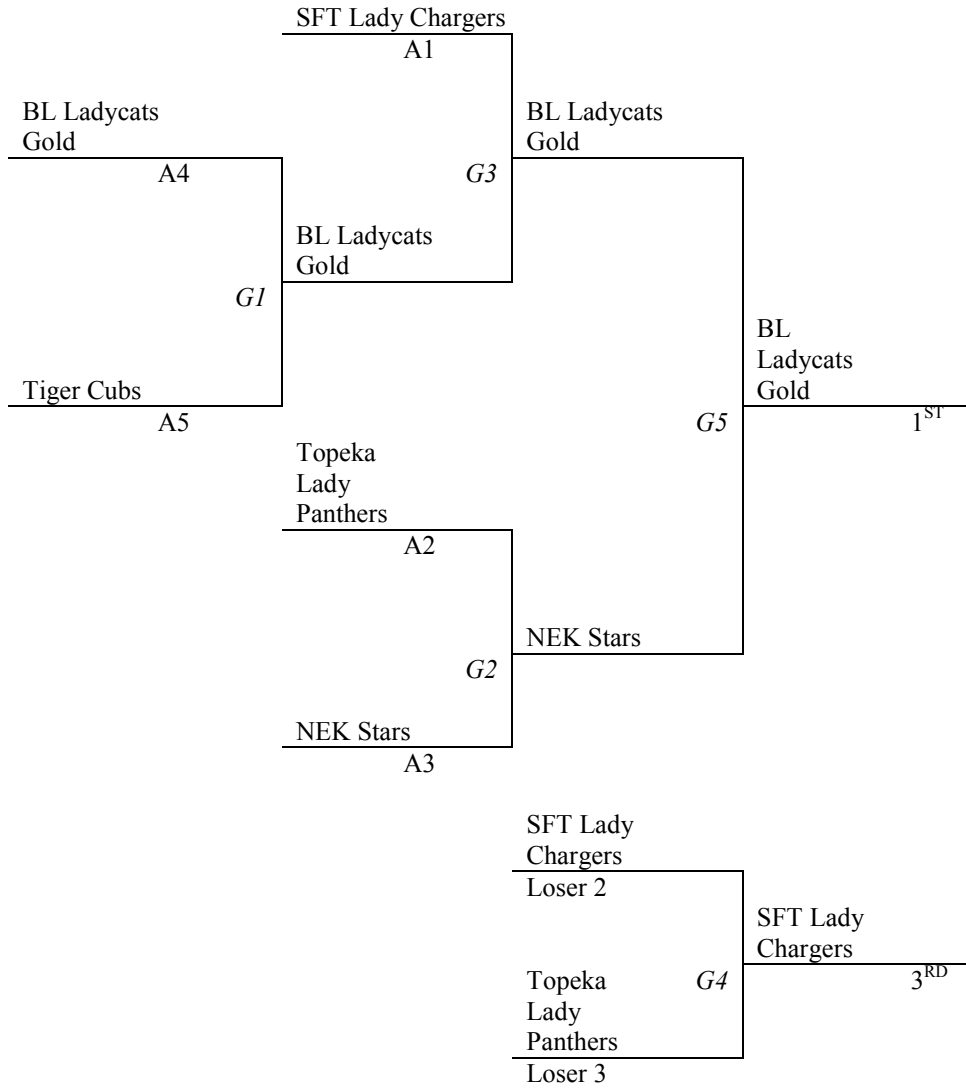

8th Grade Girls

Pool A	W	L
1. NEK Stars	2	2
2. Santa Fe Trail Lady Chargers	3	1
3. Topeka Lady Panthers	3	1
4. Tiger Cubs - KS	0	4
5. BL Ladycats Gold	2	2

Friday: June 18

	Seaman MS	Seaman North	Seaman South
5:00			
5:55		②-3	
6:50			
7:45		③-5	
8:40			

○

Saturday: June 19

8:00	①-4		
8:55			
9:50			
10:45		4⑤	
11:40			
12:35	2⑤		
1:30			
2:25			
3:20			1-②
4:15			③-4
5:10			①-5
6:05			
7:00			1-③
7:55			②-4
8:50			

Sunday: June 20

8:00			
8:55	G1		
9:50	G2		
10:45	G3		
11:40			
12:35			
1:30			
2:25	G4		
3:20	G5		

Gyms:

Seaman MS

Seaman North

Seaman South

8th Grade Girls