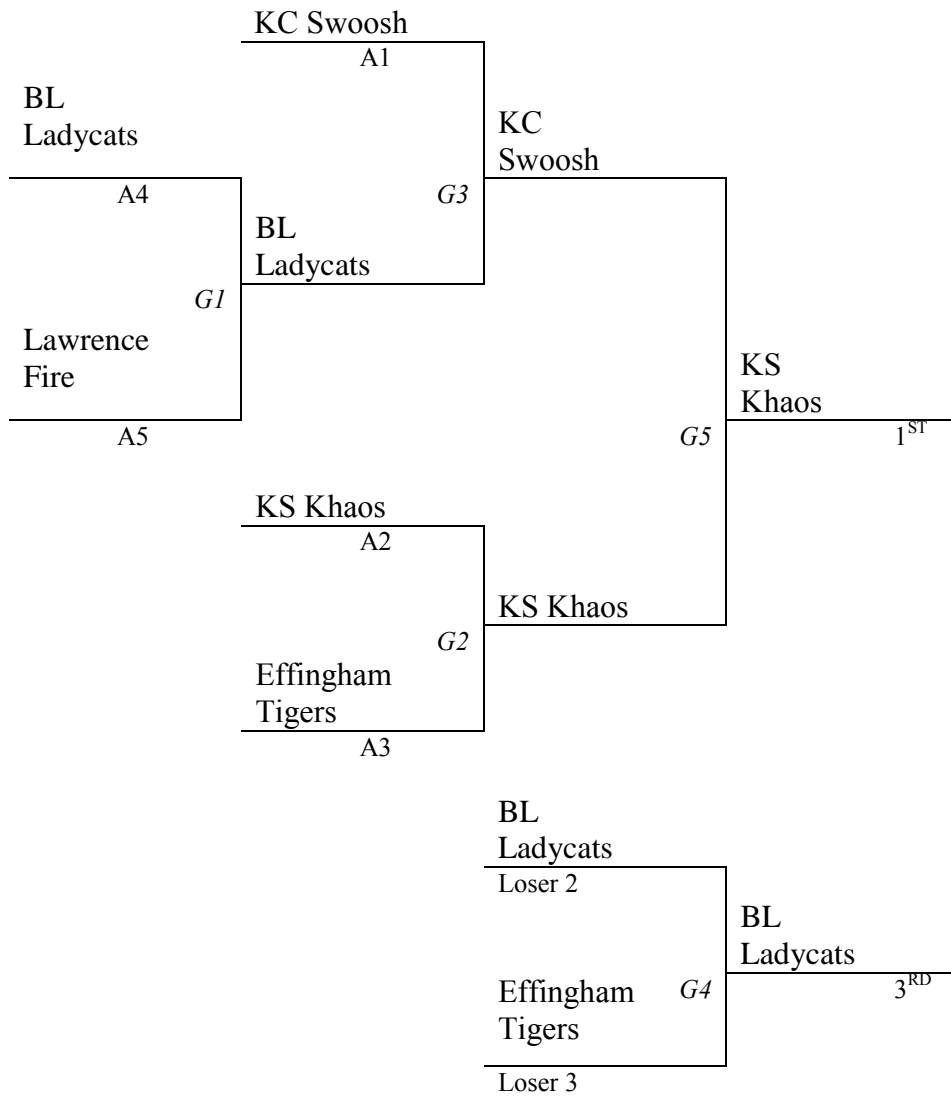

Friday: June 18

	SportZone 1	SportZone 2	SportZone 5	Seaman MS	Seaman North	Seaman South
5:00				2④		
5:55						
6:50						
7:45				①-5		
8:40						

Saturday: June 19

8:00						
8:55				3④		
9:50				①-2		
10:45						
11:40				①-3		
12:35						
1:30				④-5		
2:25						
3:20				2③		
4:15						
5:10					2⑤	
6:05						④-4
7:00				③-5		
7:55						
8:50			G1			

Sunday: June 20

8:00	G2	G3				
8:55						
9:50						
10:45						
11:40				G4		
12:35				G5		
1:30						
2:25						
3:20						

Gyms:

Seaman MS

Seaman North

Seaman South

7th Grade Girls

8th Grade Girls

Pool A	W	L
1. NEK Stars	2	2
2. Santa Fe Trail Lady Chargers	3	1
3. Topeka Lady Panthers	3	1
4. Tiger Cubs - KS	0	4
5. BL Ladycats Gold	2	2

Friday: June 18

	Seaman MS	Seaman North	Seaman South
5:00			
5:55		②-3	
6:50			
7:45		③-5	
8:40			