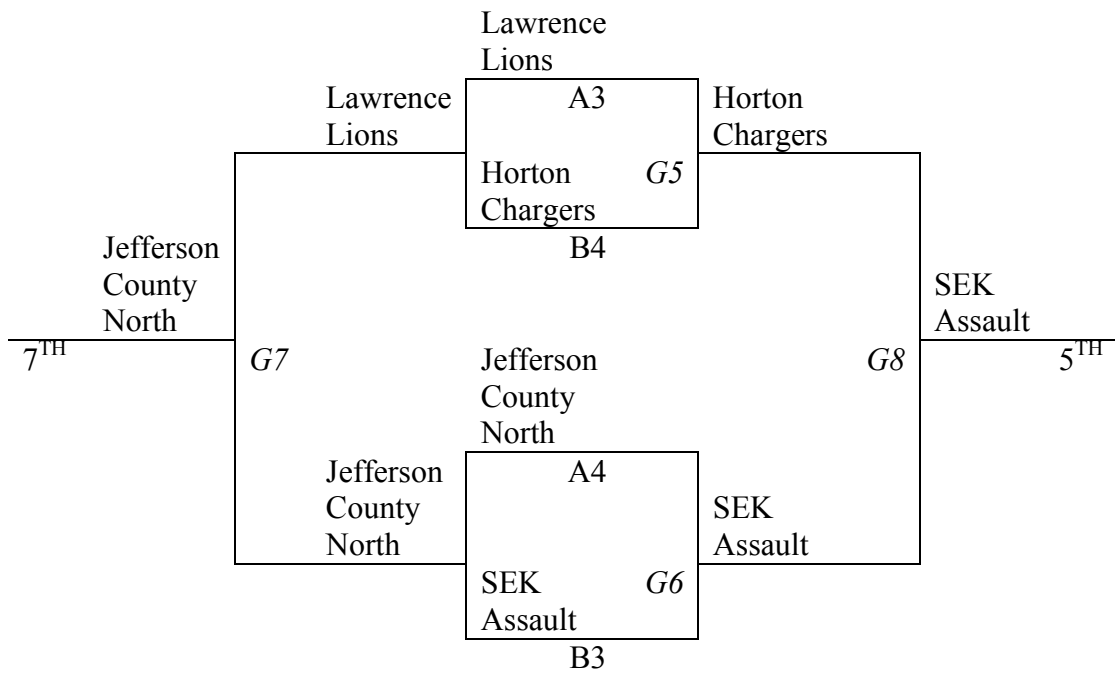

Friday: June 18

	SportZone 5	Seaman North	Seaman South
5:00		①2	
5:55			
6:50	⑤8	2④	
7:45			
8:40		①4	

Saturday: June 19

8:00			
8:55		⑥8	
9:50		3④	
10:45			
11:40		⑤7	
12:35			
1:30			
2:25		②3	
3:20		⑥7	
4:15		①3	
5:10			
6:05		⑦8	
7:00		③6	
7:55			
8:50			

Sunday: June 20

8:00			
8:55		G5	G6
9:50			
10:45		G1	G2
11:40			
12:35		G7	G8
1:30			
2:25		G3	G4
3:20			

Gyms:

SportZone
Seaman North
Seaman South

9th & 10th Girls

BRACKET A

CONSOLATION BRACKET

11th & 12th Girls

Pool A	W	L	Pool B	W	L
1. Topeka Tigers	0	5	7. Miego - Blue	2	2
2. Miego - Red	4	1	8. Sabetha	3	1
3. Jefferson County North	3	2	9. BL Ladycats	4	0
4. Holton Wildcats	5	0	10. Wetmore Cardinals	1	3
5. Freemont NE	2	3	11. Horton Chargers	0	4
6. Lady Vikings	1	4			

Friday: June 18

	SportZone 3	SportZone 4	SportZone 5	Seaman South	Seaman North
5:00			7-11	1-4	
5:55			9-10	2-5	
6:50				4-6	
7:45			9-11	1-5	
8:40			7-10	2-6	

Saturday: June 19

8:00				3-5	1-6
8:55				8-9	
9:50				2-3	
10:45				8-11	
11:40				7-9	
12:35				1-3	2-4
1:30				4-5	8-10
2:25				3-6	
3:20					
4:15	1-2	3-4	5-6		
5:10	7-8	10-11			
6:05					
7:00					
7:55					
8:50					