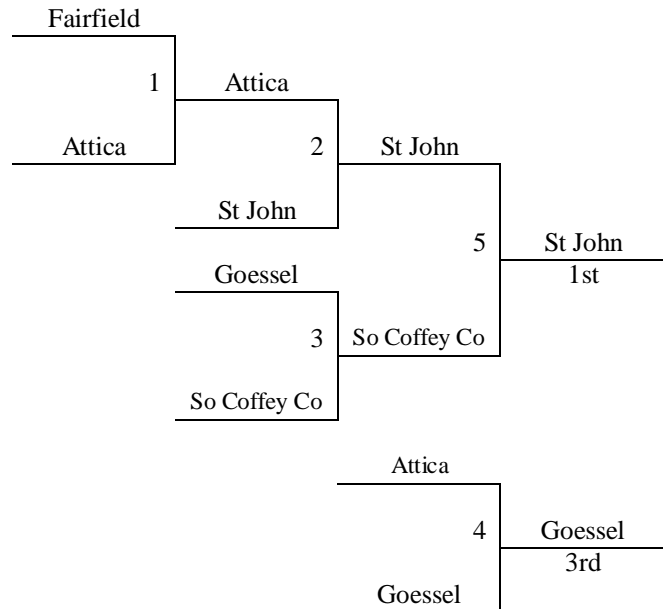

**Maize, KS
1A-2A School Event
June 19-20, 2010
Varsity Boys Division II**

Pool A	W	L
1. So. Coffey Co. Titans	II	II
2. St. John Tigers	III	
3. Attica Finishers		III
4. Fairfield Falcons	I	III
5. Goessel	III	I

All teams to Bracket
Tie Breaker – 2 way tie = Head to Head
3 way tie = Coin Flip

Saturday	Maize S HS 1	Maize S HS 2	Maize S MS 1	Maize S MS 2
8:00	4-5	-	-	-
9:00	2-3	-	-	-
10:00	-	-	-	-
11:00	-	-	-	-
12:00	1-2	3-4	-	-
1:00	-	-	-	-
2:00	2-5	1-3	-	-
3:00	-	-	-	-
4:00	-	-	-	-
5:00	1-4	3-5	-	-
6:00	-	-	-	-
7:00	1-5	2-4	-	-
8:00	-	-	-	-
9:00	-	-	-	-
Sunday	Maize S HS 1	Maize S HS 2	Maize S MS 1	Maize S MS 2
8:00	-	-	-	-
9:00	-	-	-	-
10:00	-	-	-	G1
11:00	-	-	-	-
12:00	G2	G3	-	-
1:00	-	-	-	-
2:00	-	-	-	-
3:00	-	-	G5	G4
4:00	-	-	-	-

Maize S. HS 1= Maize South High School Court 1 – 3701 N. Tyler, Wichita, KS 67205
Maize S. HS 2= Maize South High School Court 2 – 3701 N. Tyler, Wichita, KS 67205
Maize S. MS 1= Maize South Middle School Court 1– 3701 N. Tyler, Wichita, KS 67205
Maize S. MS 2= Maize South Middle School Court 2– 3701 N. Tyler, Wichita, KS 67205