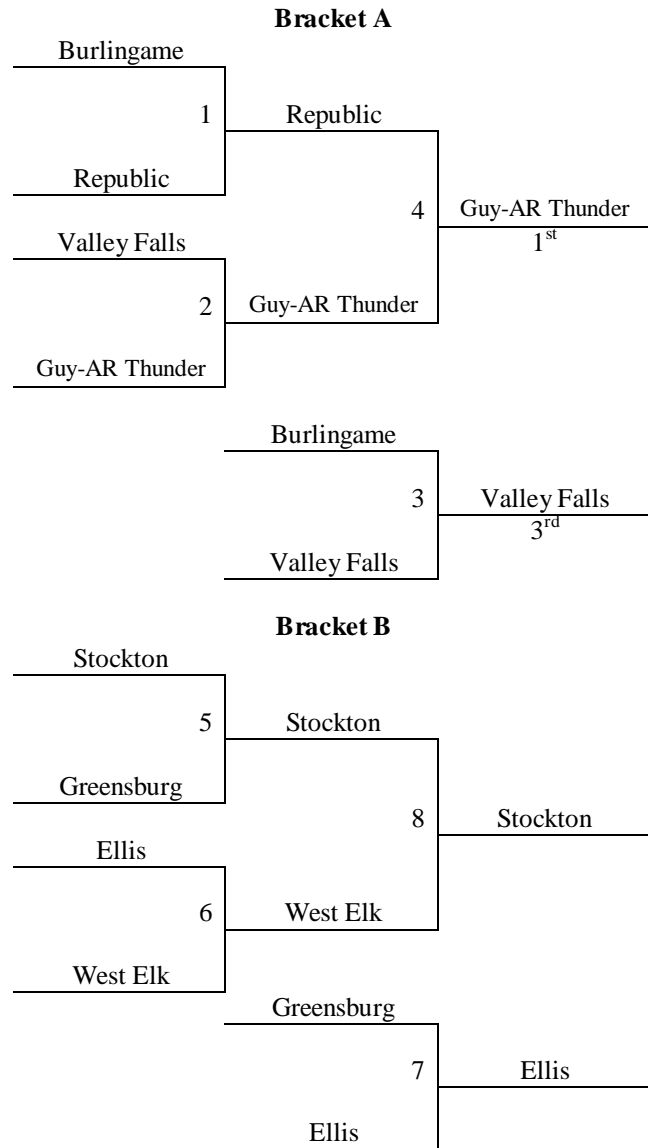

**Maize, KS
1A-2A School Event
June 19-20, 2010
Varsity Boys Division I**

<u>Pool A</u>	<u>W</u>	<u>L</u>	<u>Pool B</u>	<u>W</u>	<u>L</u>
1. Ellis		III	5. Guy – AR Thunder	III	
2. Valley Falls – KS	II	I	6. West Elk	I	II
3. Stockton Tigers	I	II	7. Republic County	II	I
4. Burlingame	III		8. Greensburg/Haviland Mavericks		III

Top 2 teams in each pool to bracket A, others to bracket B.

Tie Breaker – 2 way tie = Head to Head

3 way tie = Coin Flip

Saturday	Maize S HS 1	Maize S HS 2	Maize S MS 1	Maize S MS 2
8:00	-	-	-	-
9:00	-	-	-	-
10:00	1-2	3-4	-	-
11:00	5-6	7-8	-	-
12:00	-	-	-	-
1:00	-	-	-	-
2:00	-	-	-	-
3:00	-	-	-	-
4:00	1-3	2-4	5-7	6-8
5:00	-	-	-	-
6:00	-	-	-	-
7:00	-	-	-	-
8:00	5-8	6-7	1-4	2-3
9:00	-	-	-	-
Sunday	Maize S HS 1	Maize S HS 2	Maize S MS 1	Maize S MS 2
8:00	-	-	-	-
9:00	G5	G6	-	-
10:00	G1	G2	-	-
11:00	-	-	-	-
12:00	-	-	-	-
1:00	-	G7	-	-
2:00	G3	G8	-	-
3:00	G4	-	-	-
4:00	-	-	-	-