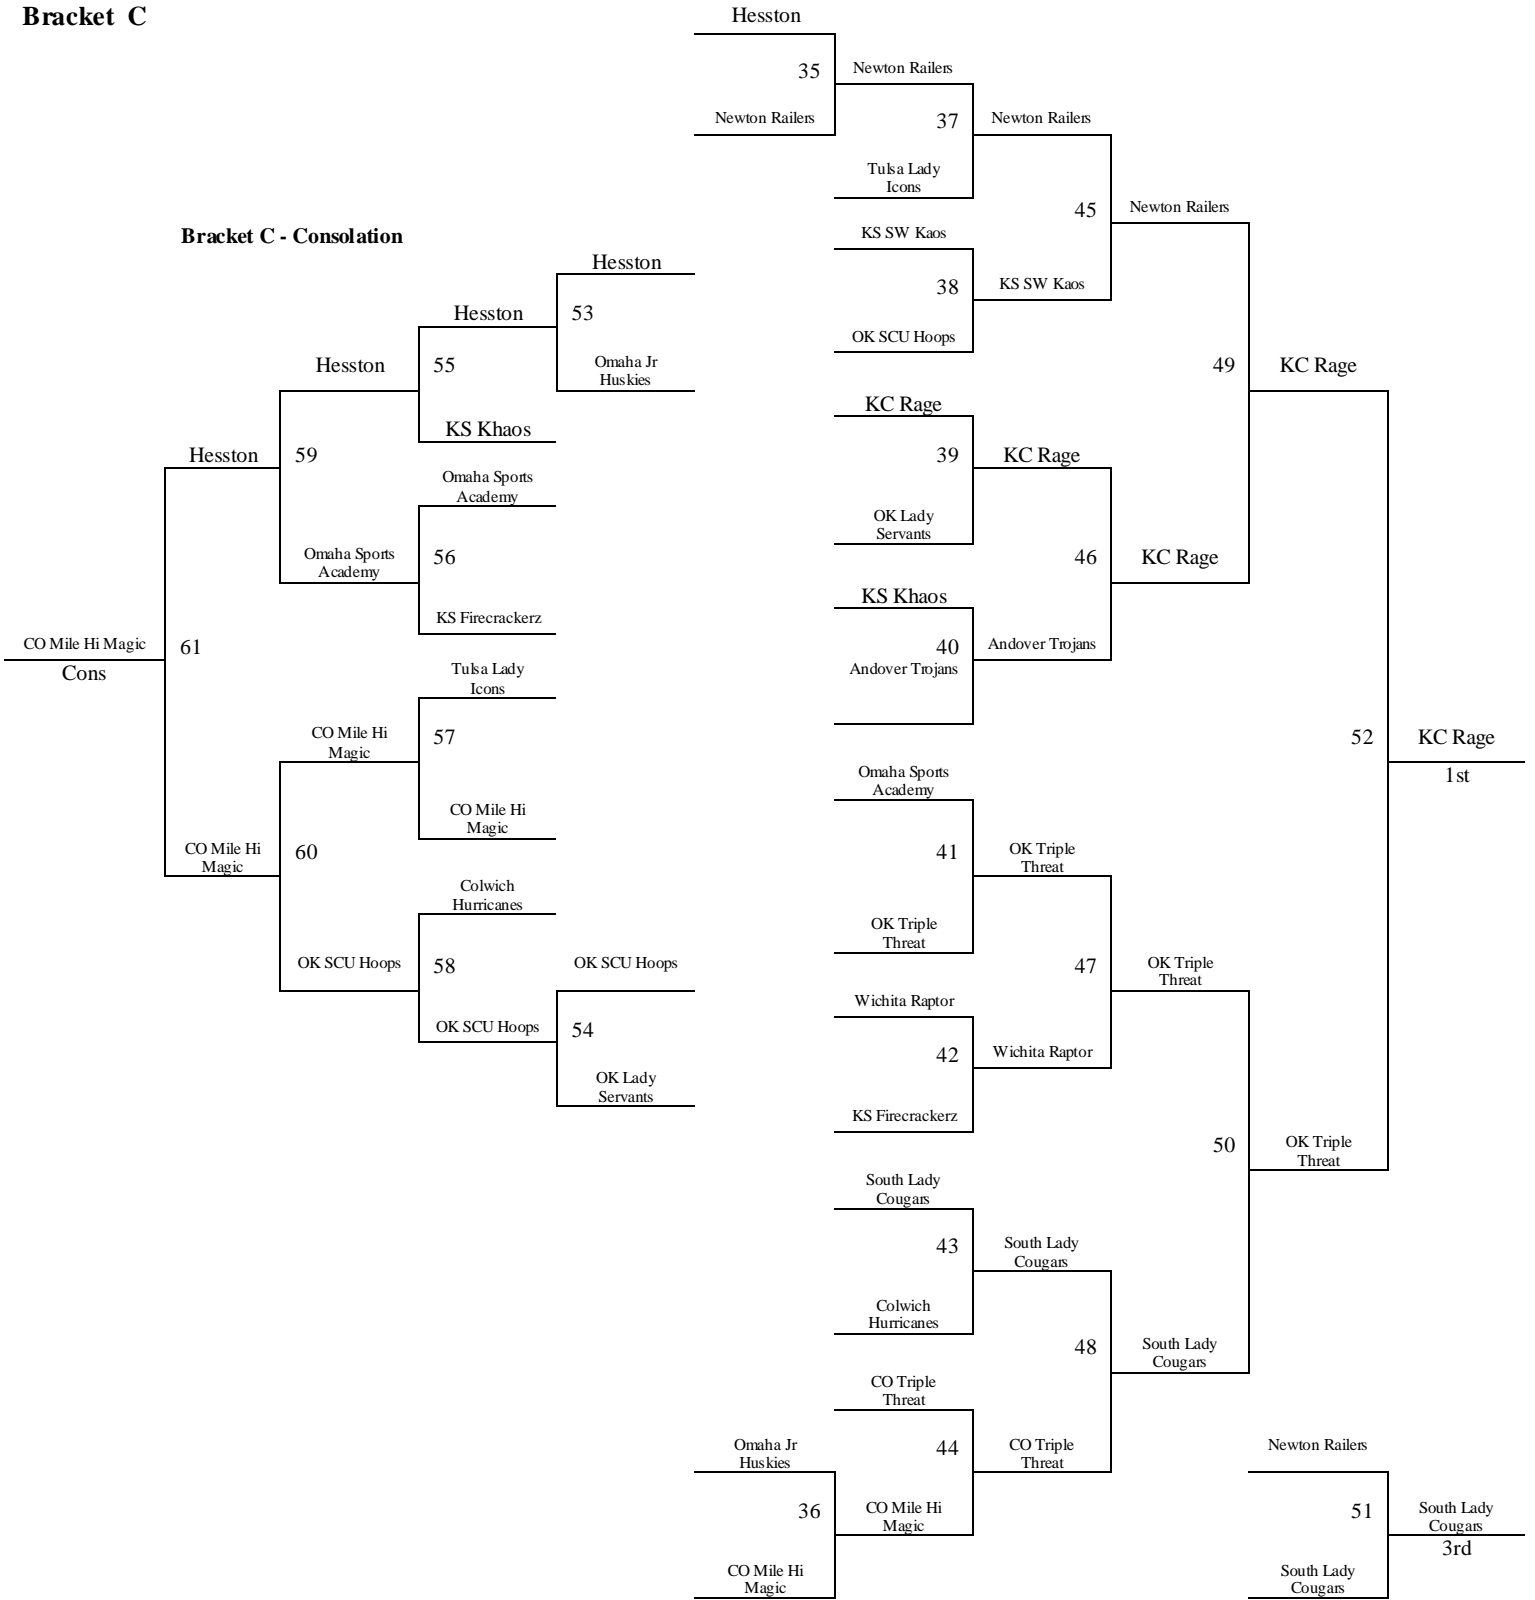

**2010 Summer Kickoff
June 11-13, 2010
7th Grade Girls**

Bracket A

Wichita Sooner
Dream Team

Bracket B

Bracket C

Bracket C - Consolation

**2010 Summer Kickoff
June 11-13, 2010
7th Grade Girls**

Bracket D