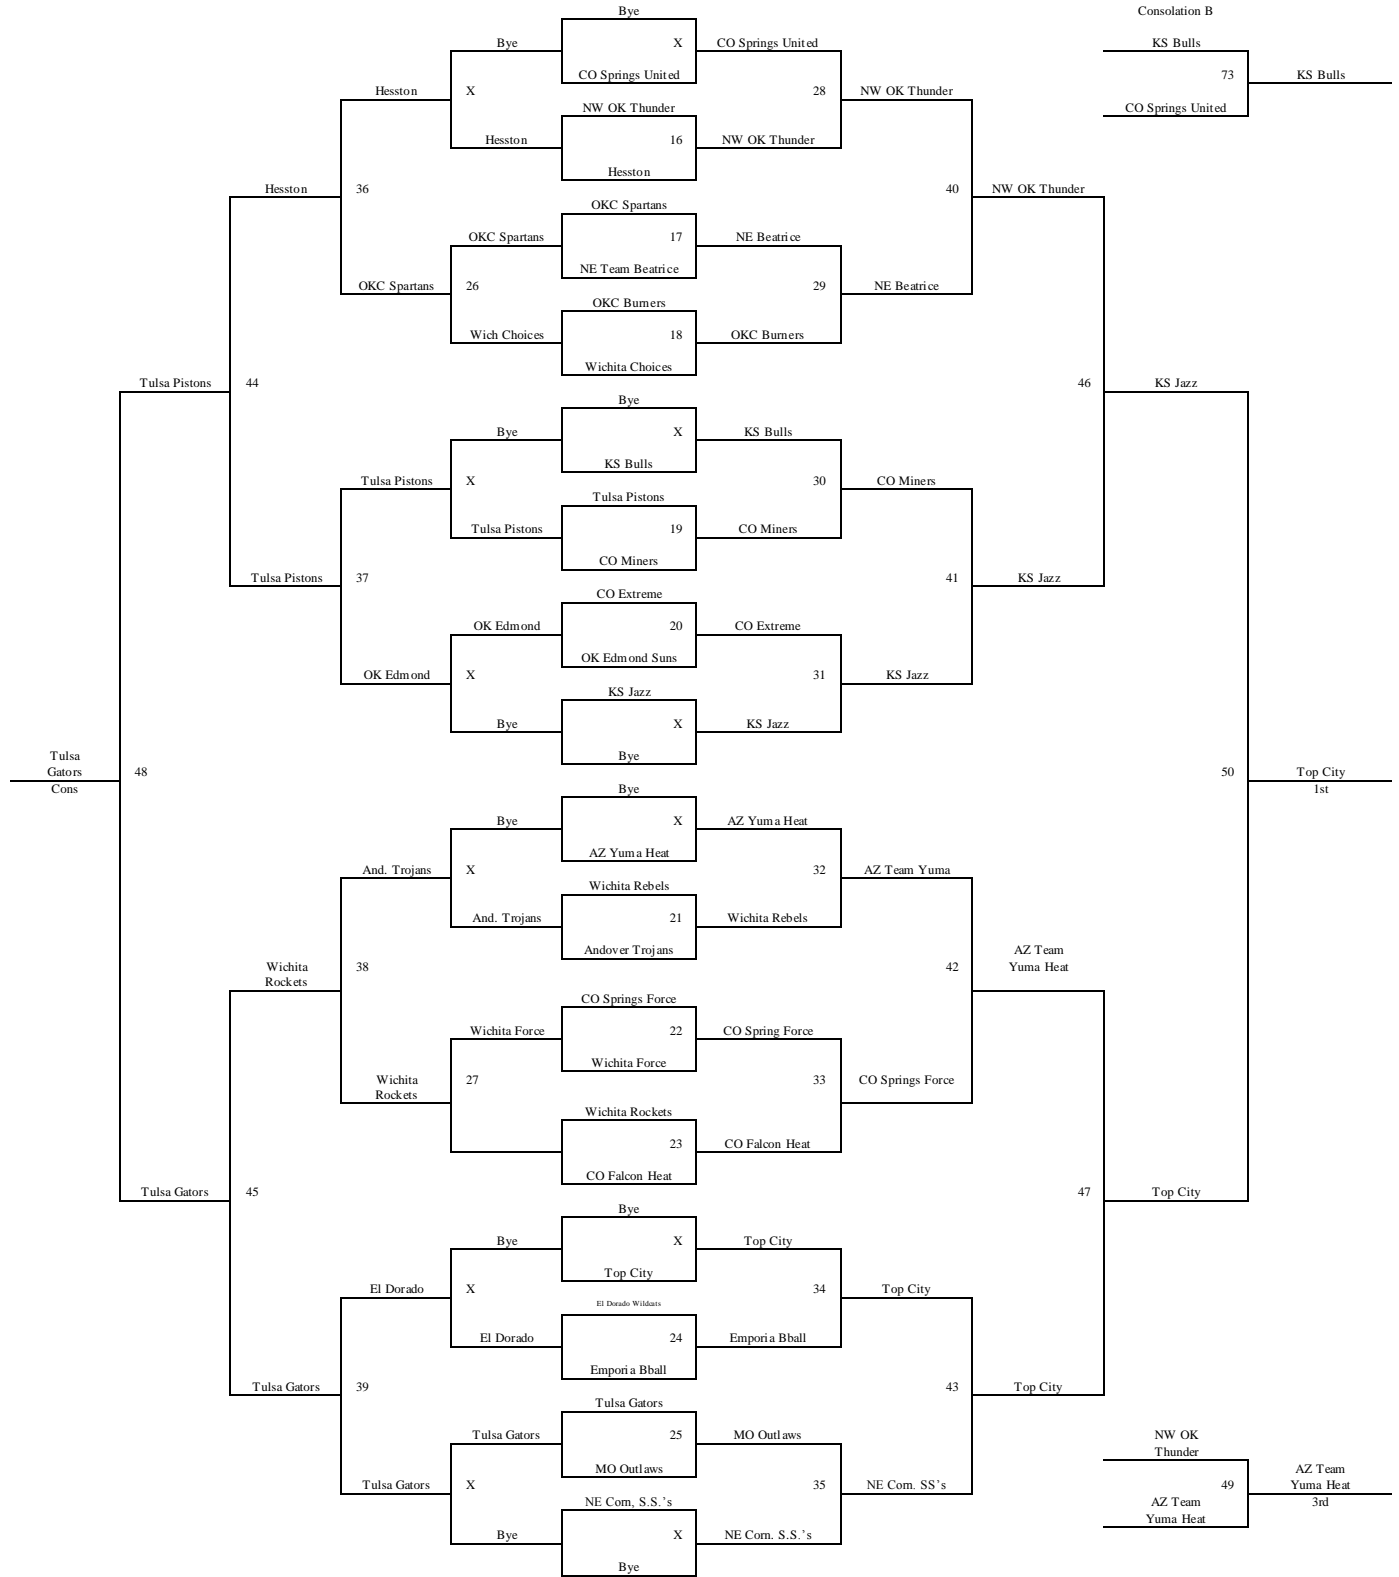

**2010 Summer Kickoff
June 11-13, 2010
7th Grade Boys
Bracket B**