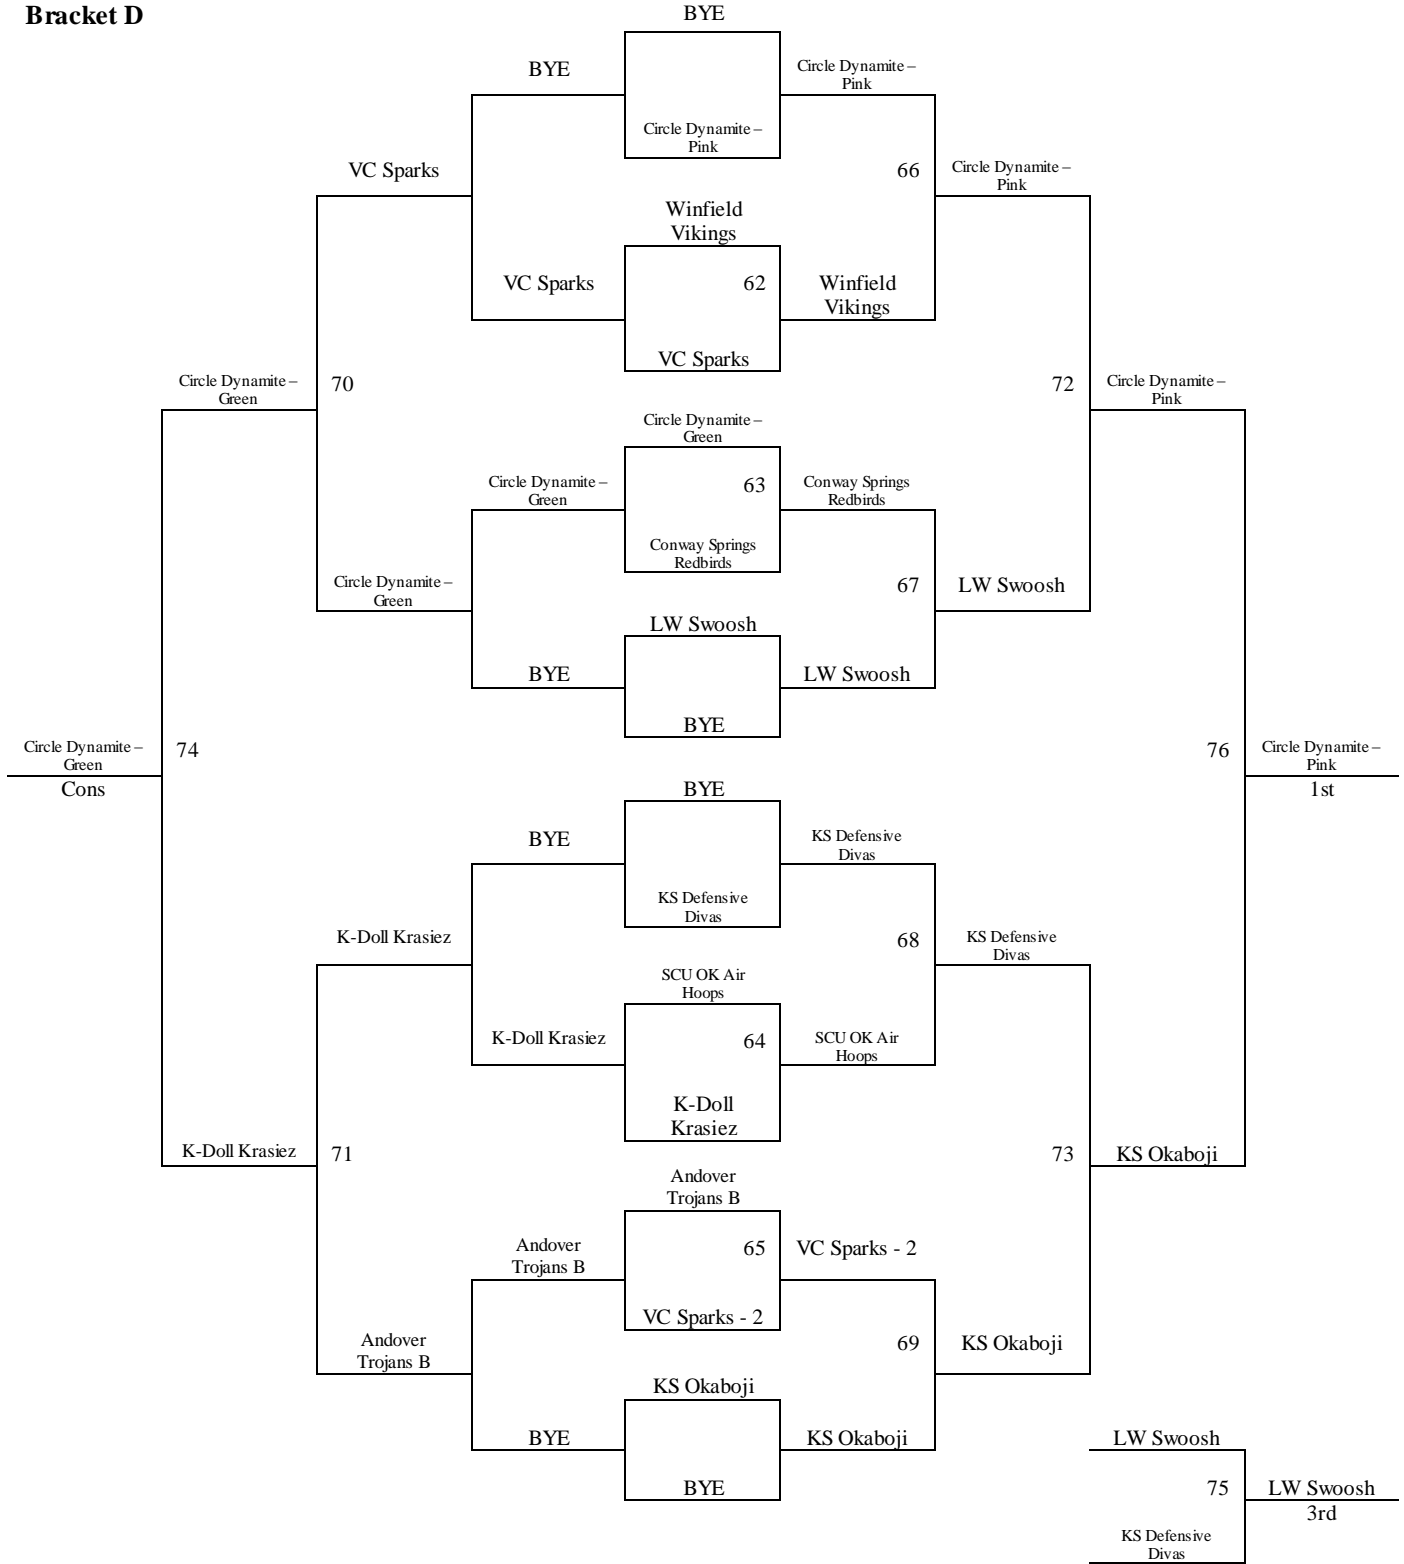

**2010 Summer Kickoff
June 11-13, 2010
7th Grade Girls**

Bracket D