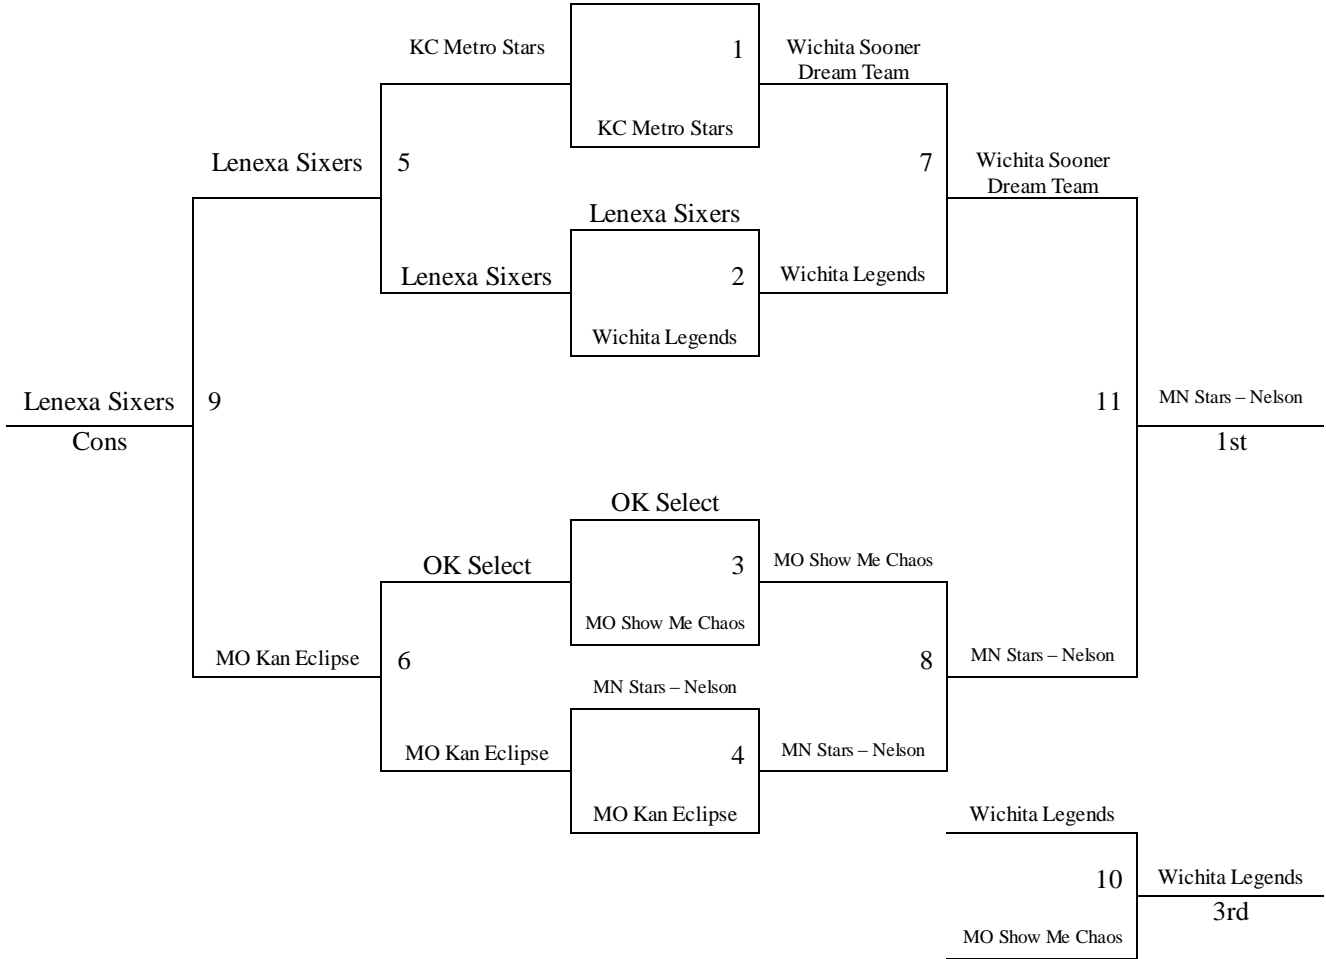

**2010 Summer Kickoff
June 11-13, 2010
7th Grade Girls**

Bracket A

Wichita Sooner
Dream Team