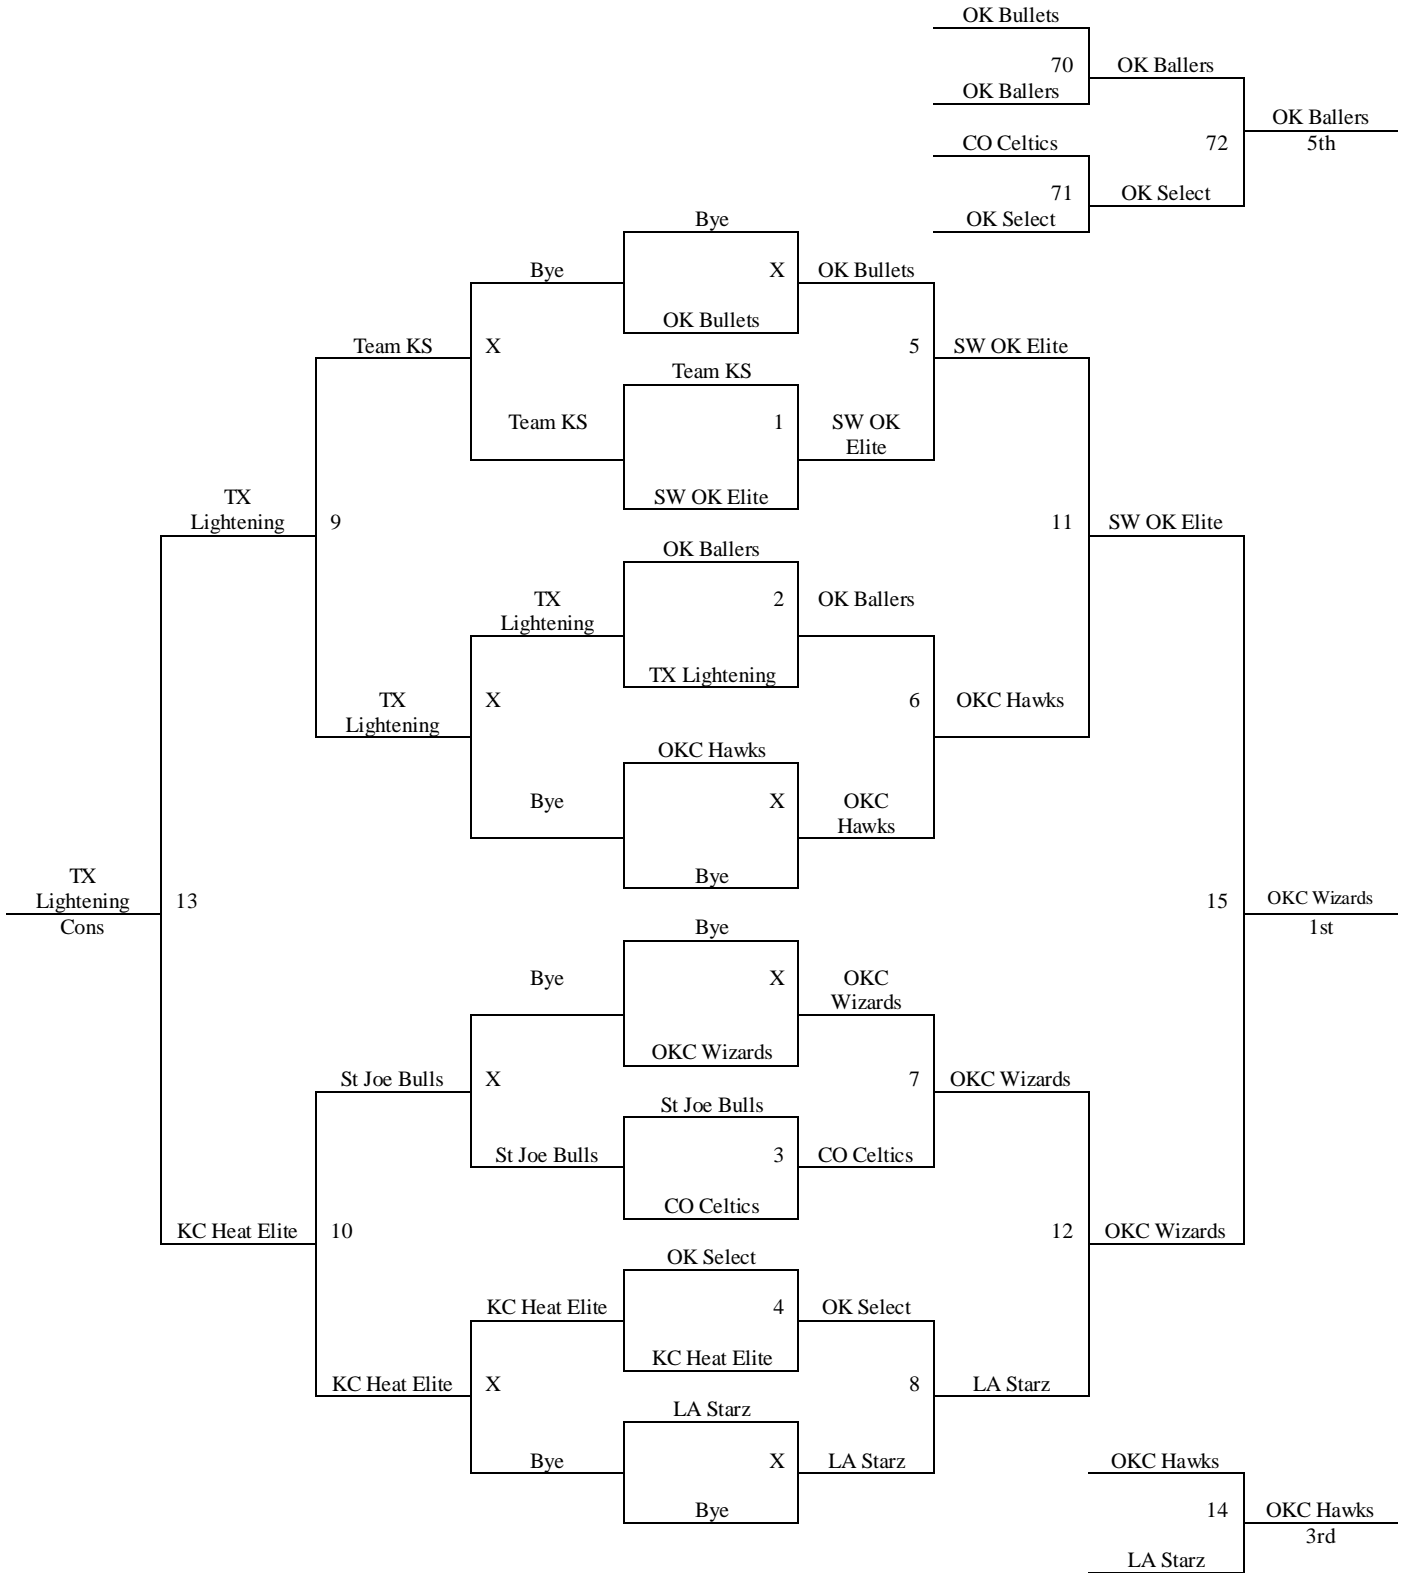

**2010 Summer Kickoff
June 11-13, 2010
7th Grade Boys
Bracket A**