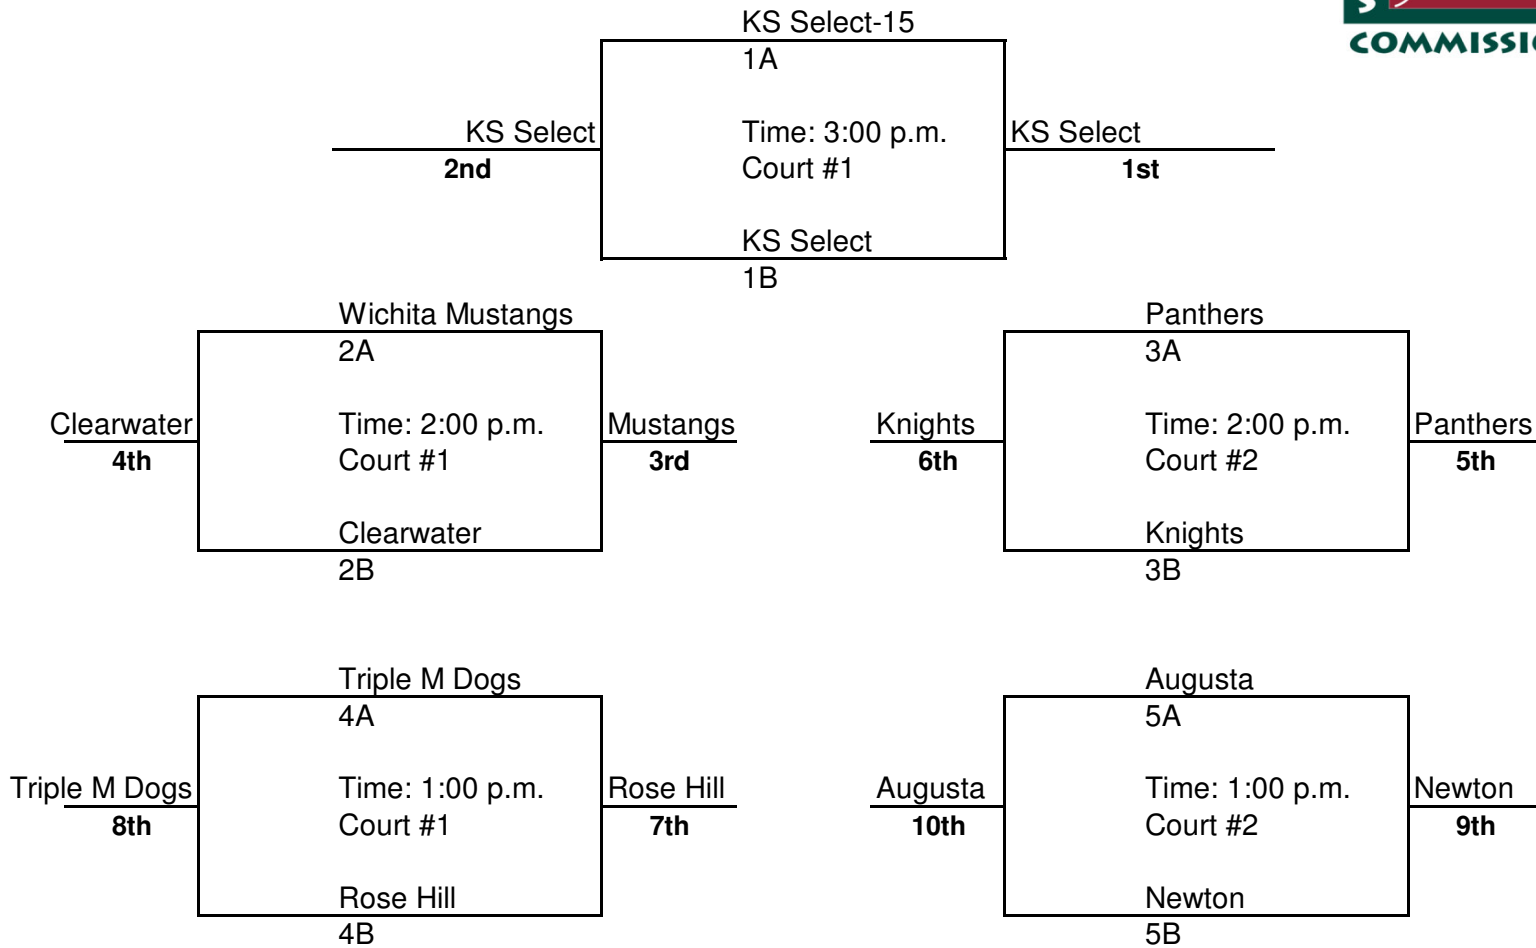

9th/10th Boys

Circle High School