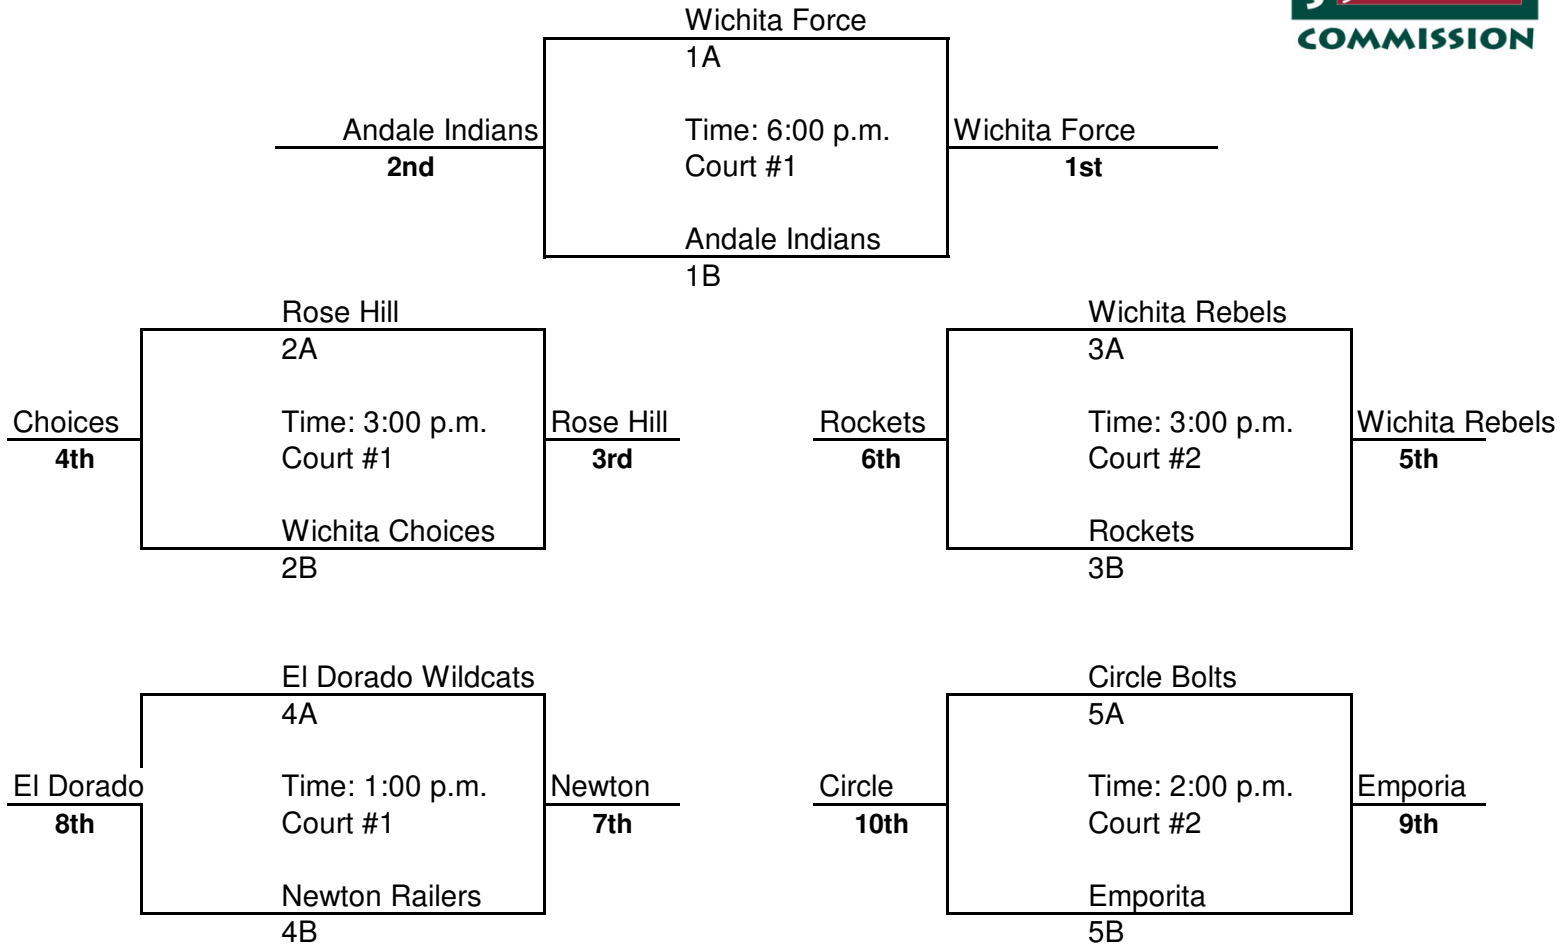

7th Grade Boys

Benton Middle School