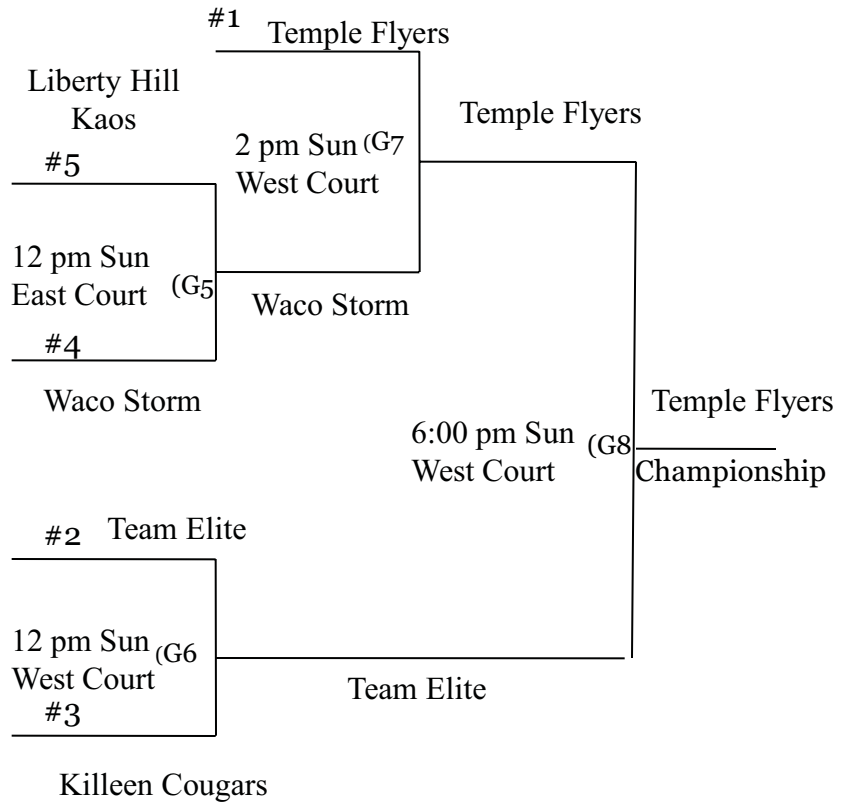

City of Killeen Classic
Family Recreation Center
1700 East Stan Schlueter Loop
Killeen, Texas
May 21 – 23, 2010
8th Grade Girls

Champion: Temple Flyers
2nd: Team Elite
3rd: Waco Storm