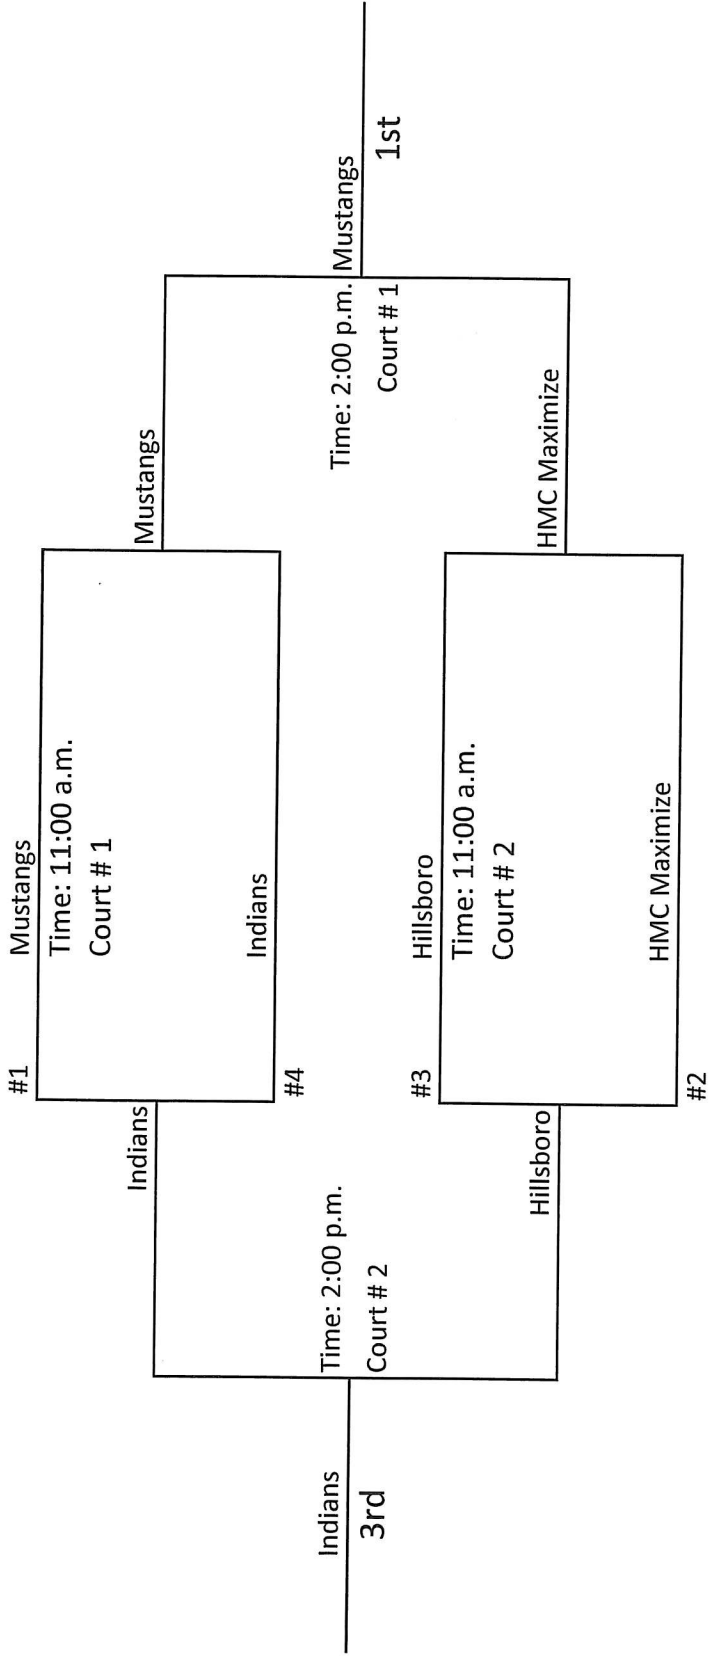

9th/10th Grade Boys

Circle High School