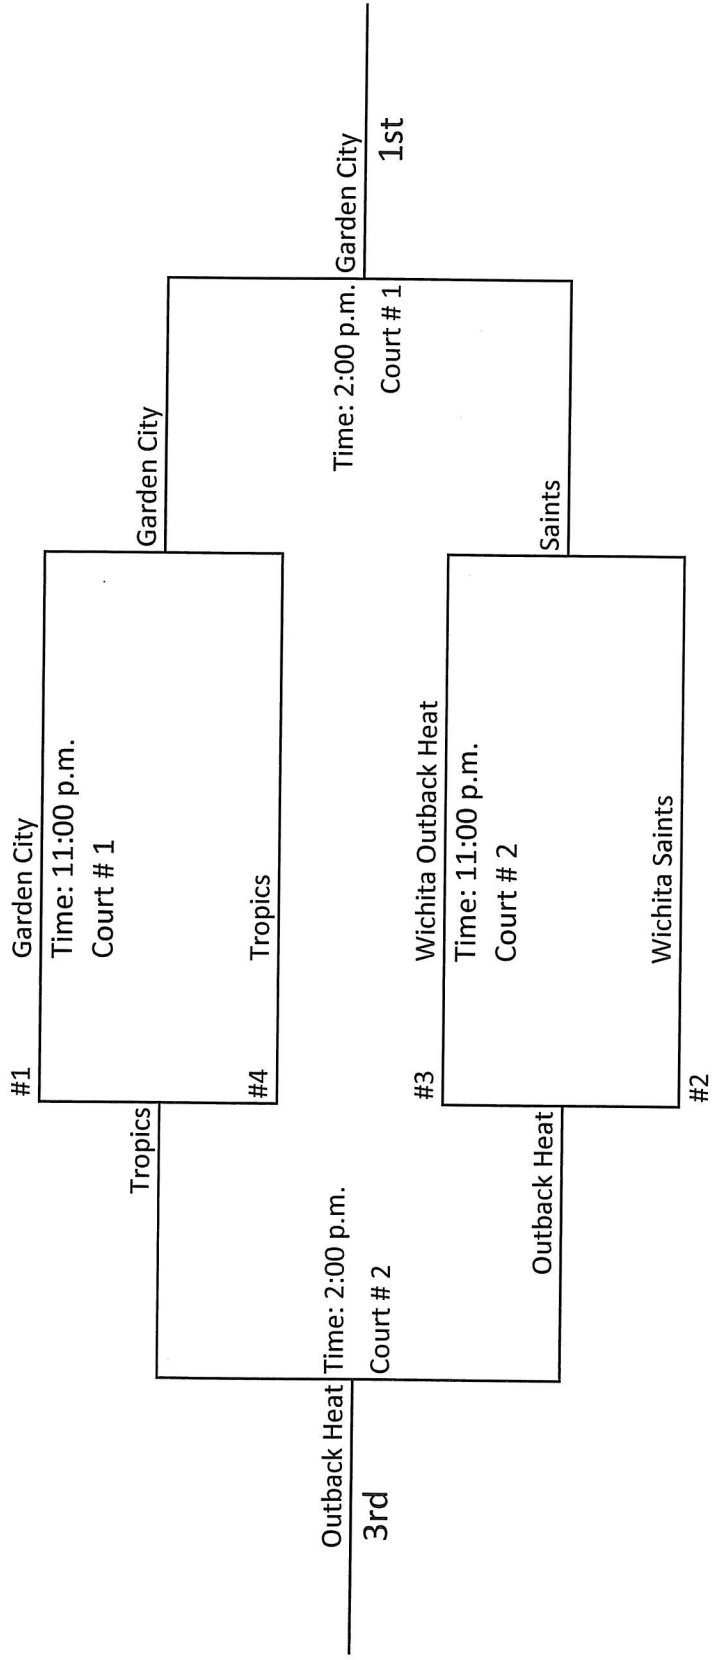

6th Grade Boys

Benton Middle School