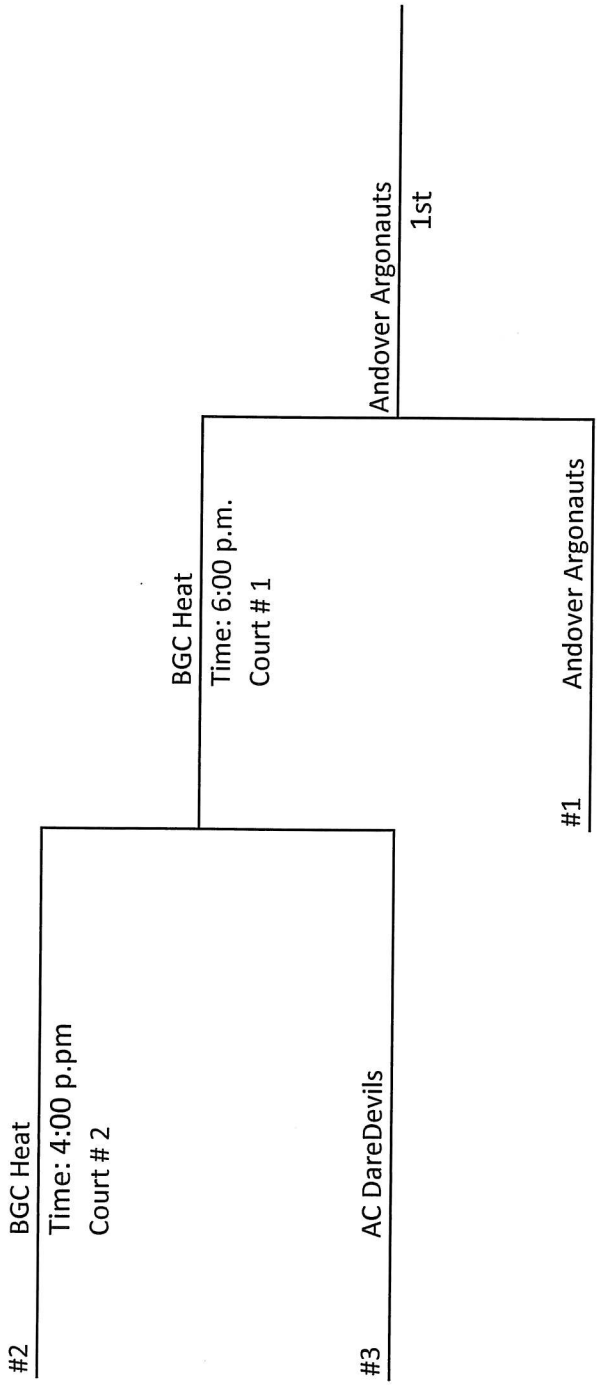

3rd/4th boys

Circle High School