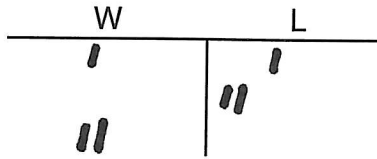

**3rd/4th Boys - Circle High School**

- 1. BGC Heat
- 2. Ark City Daredevils
- 3. Andover Argonauts

**Saturday, May 22**    **Court #1**    **Court #2**

8:00 AM		
9:00 AM	2 vs 3	
10:00 AM		
11:00 AM	1 vs 2	
12:00 PM		
1:00 PM	1 vs 3	
2:00 PM		
3:00 PM		
4:00 PM		tournament
5:00 PM		
6:00 PM	tournament	