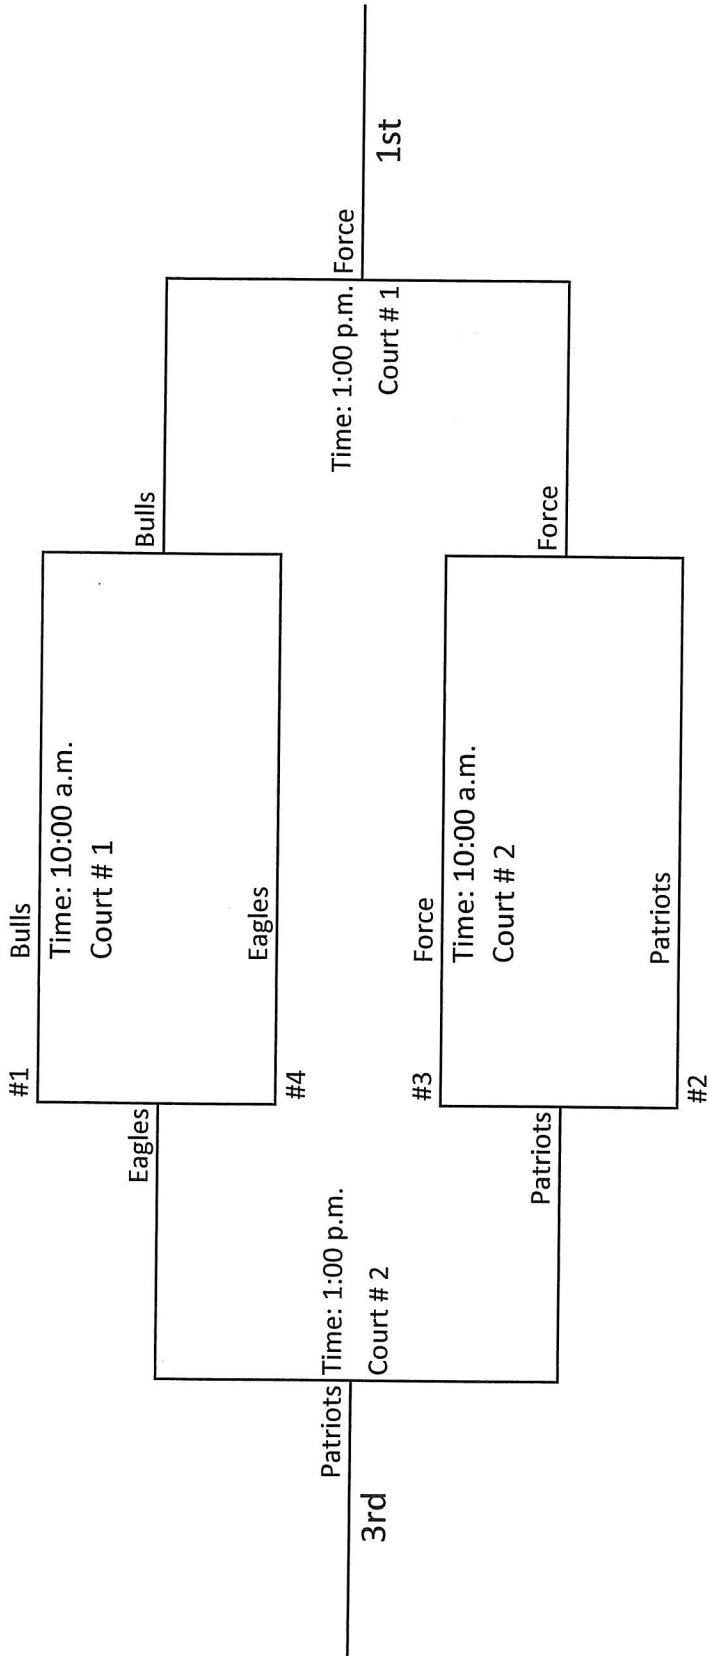

7th Grade Boys

Benton Middle School