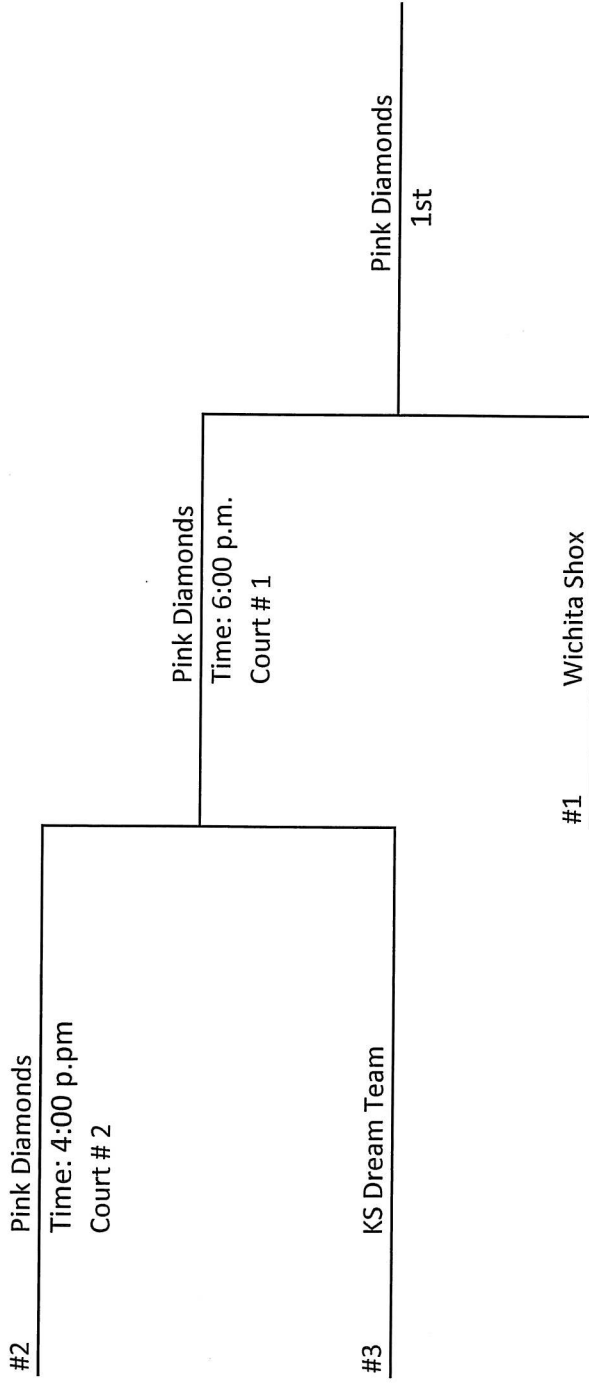

5th Grade Girls

Benton Middle School