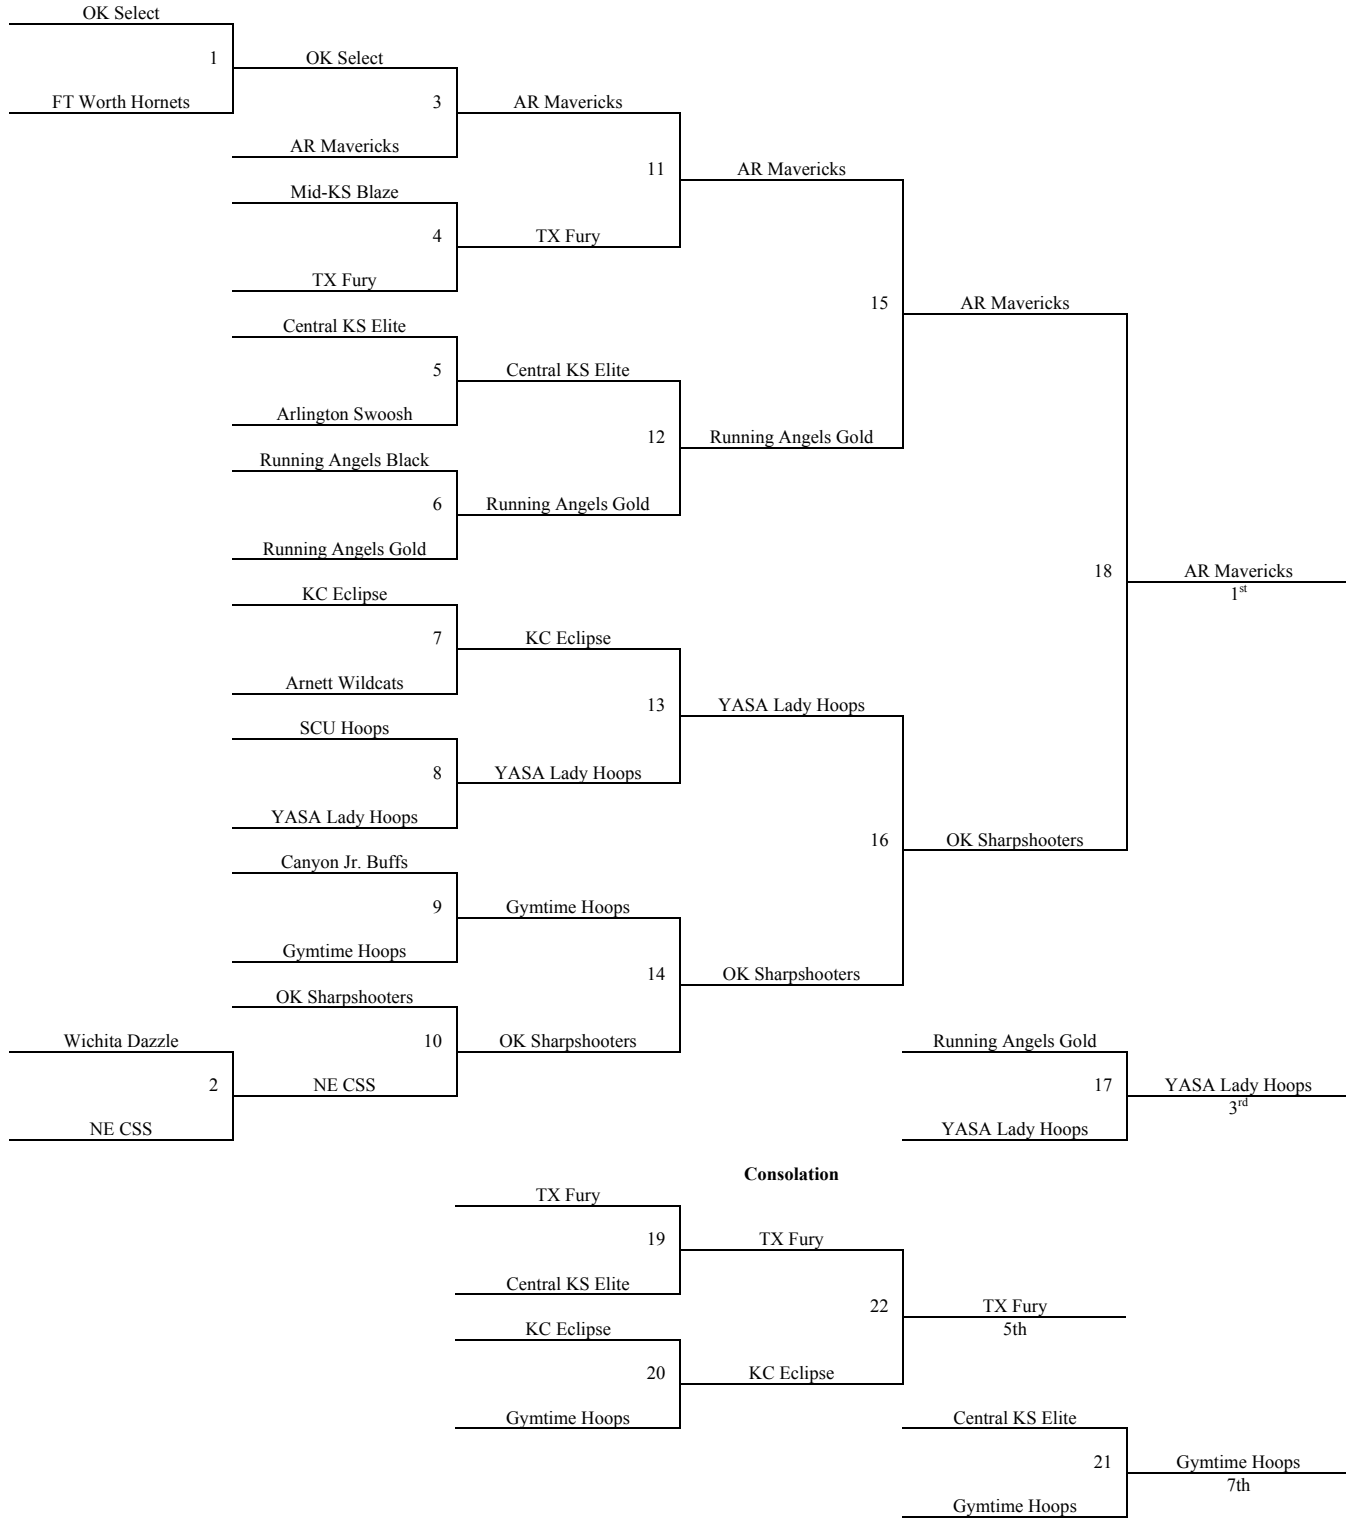

2008 MAYB Girls Nationals 4th Grade Girls

Pool A	W	L	Pool B	W	L	Pool C	W	L
1.OK- SCU Hoops	1	2	5.OK- Gym Time Hoops	1	2	9.OK- Select	1	3
2.AR- Mavericks	3	0	6.TX- Arnett Wildcats	0	3	10.KS- Wichita Dazzle	0	4
3.TX- Canyon Jr Buffs	1	2	7.MO-KC Running Angels-Gold	3	0	11.TX- Arlington Swoosh	3	1
4.MO- KC Running Angels-Black	1	2	8.TX- YASA Lady Hoops	2	1	12.KS Mid KS Blaze	2	2
						18.MO-KC Eclipse	4	0

Pool D	W	L
13.OK- Sharpshooters	4	0
14.KS- Central KS Elite	2	2
15.TX- Fury	3	1
16.TX- Ft Worth Lady Hornets	0	4
17.NE- Cornhusker Shooting Stars	1	3

All teams to Bracket

Thursday	Colvin 3	Colvin 6	Stillwater HS	Colvin 7	Colvin 8
6:00					
7:00					
8:00					
9:00					
Friday					
9:00	9-10	13-14			
10:05	1-2	5-6			
11:10	11-12	15-16			
12:15	13-17	9-18			
1:20	14-16	10-12			
2:25	3-4	7-8			
3:30	9-11	10-18			
4:35	13-15	14-17			
5:40	5-7	1-3			
6:45	6-8	2-4			
7:50	9-12	11-18			
8:55	13-16	15-17			
10:00					
Saturday					
8:00	1-4	5-8			
9:05	2-3	6-7			
10:10	10-11	12-18			
11:15	14-15	16-17			
12:20					
1:25	G1	G2			
2:30	G4	G5			
3:35	G3	G6			
4:40	G8	G7			
5:45	G9	G10			
6:50	G12	G11			
7:55	G13				
9:00	G14				
10:00					
Sunday					
8:00			G15	G19	G20
9:05			G16		
10:10					
11:15				G22	G21
12:20					
1:25				G17	
2:30			G18		
3:35					
4:40					
5:45					
6:50					

Colvin 3-8 = Colvin Center on OSU Campus

Still HS = Stillwater High School

Please make sure to click the refresh button on your internet browser to ensure you have the most up to date schedule.

We are a Grade based organization! Please make sure you have Grade Verification with you at the tournament!

2008 MAYB Girls Nationals 4th Grade Girls