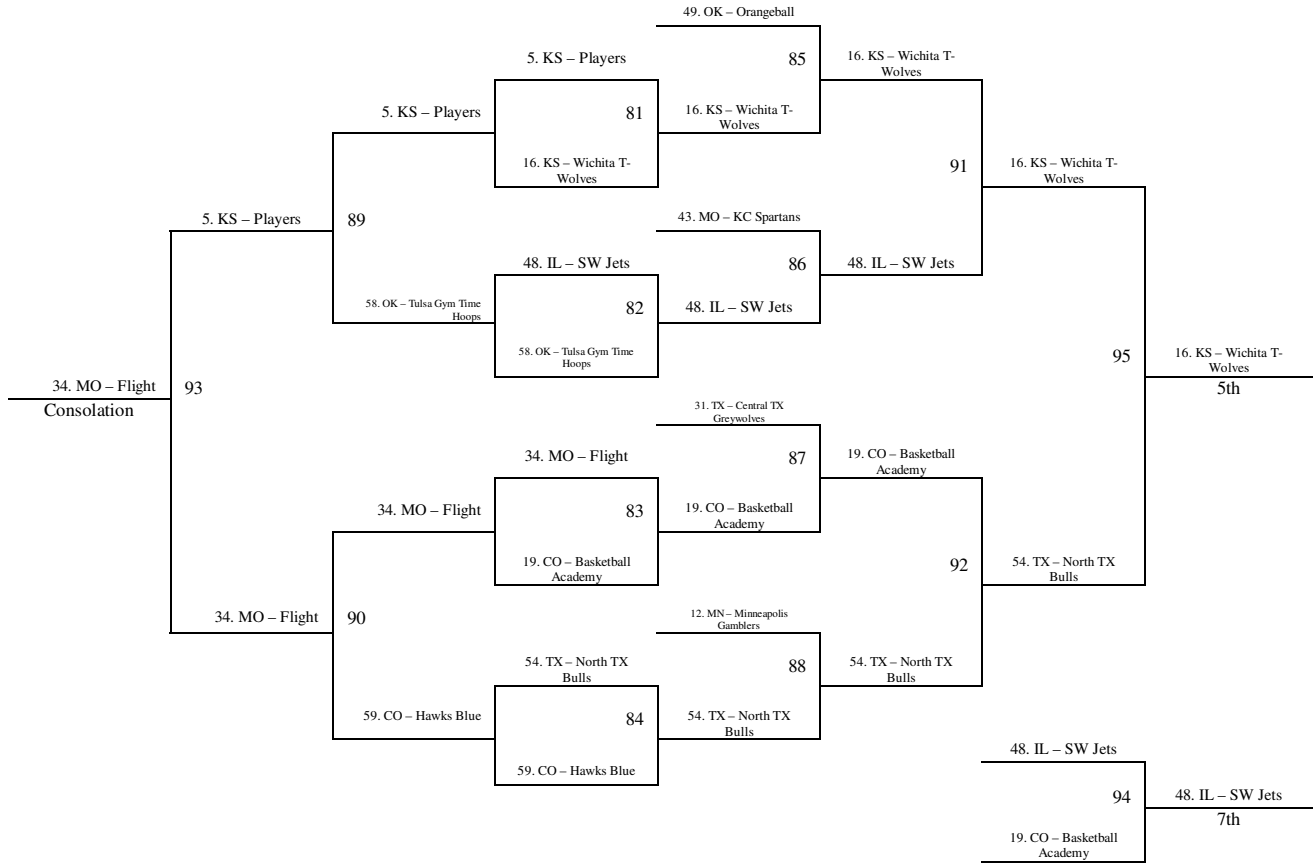

**2008 MAYB Boys Nationals
9/10th Grade Boys
5th – 8th Place Games**