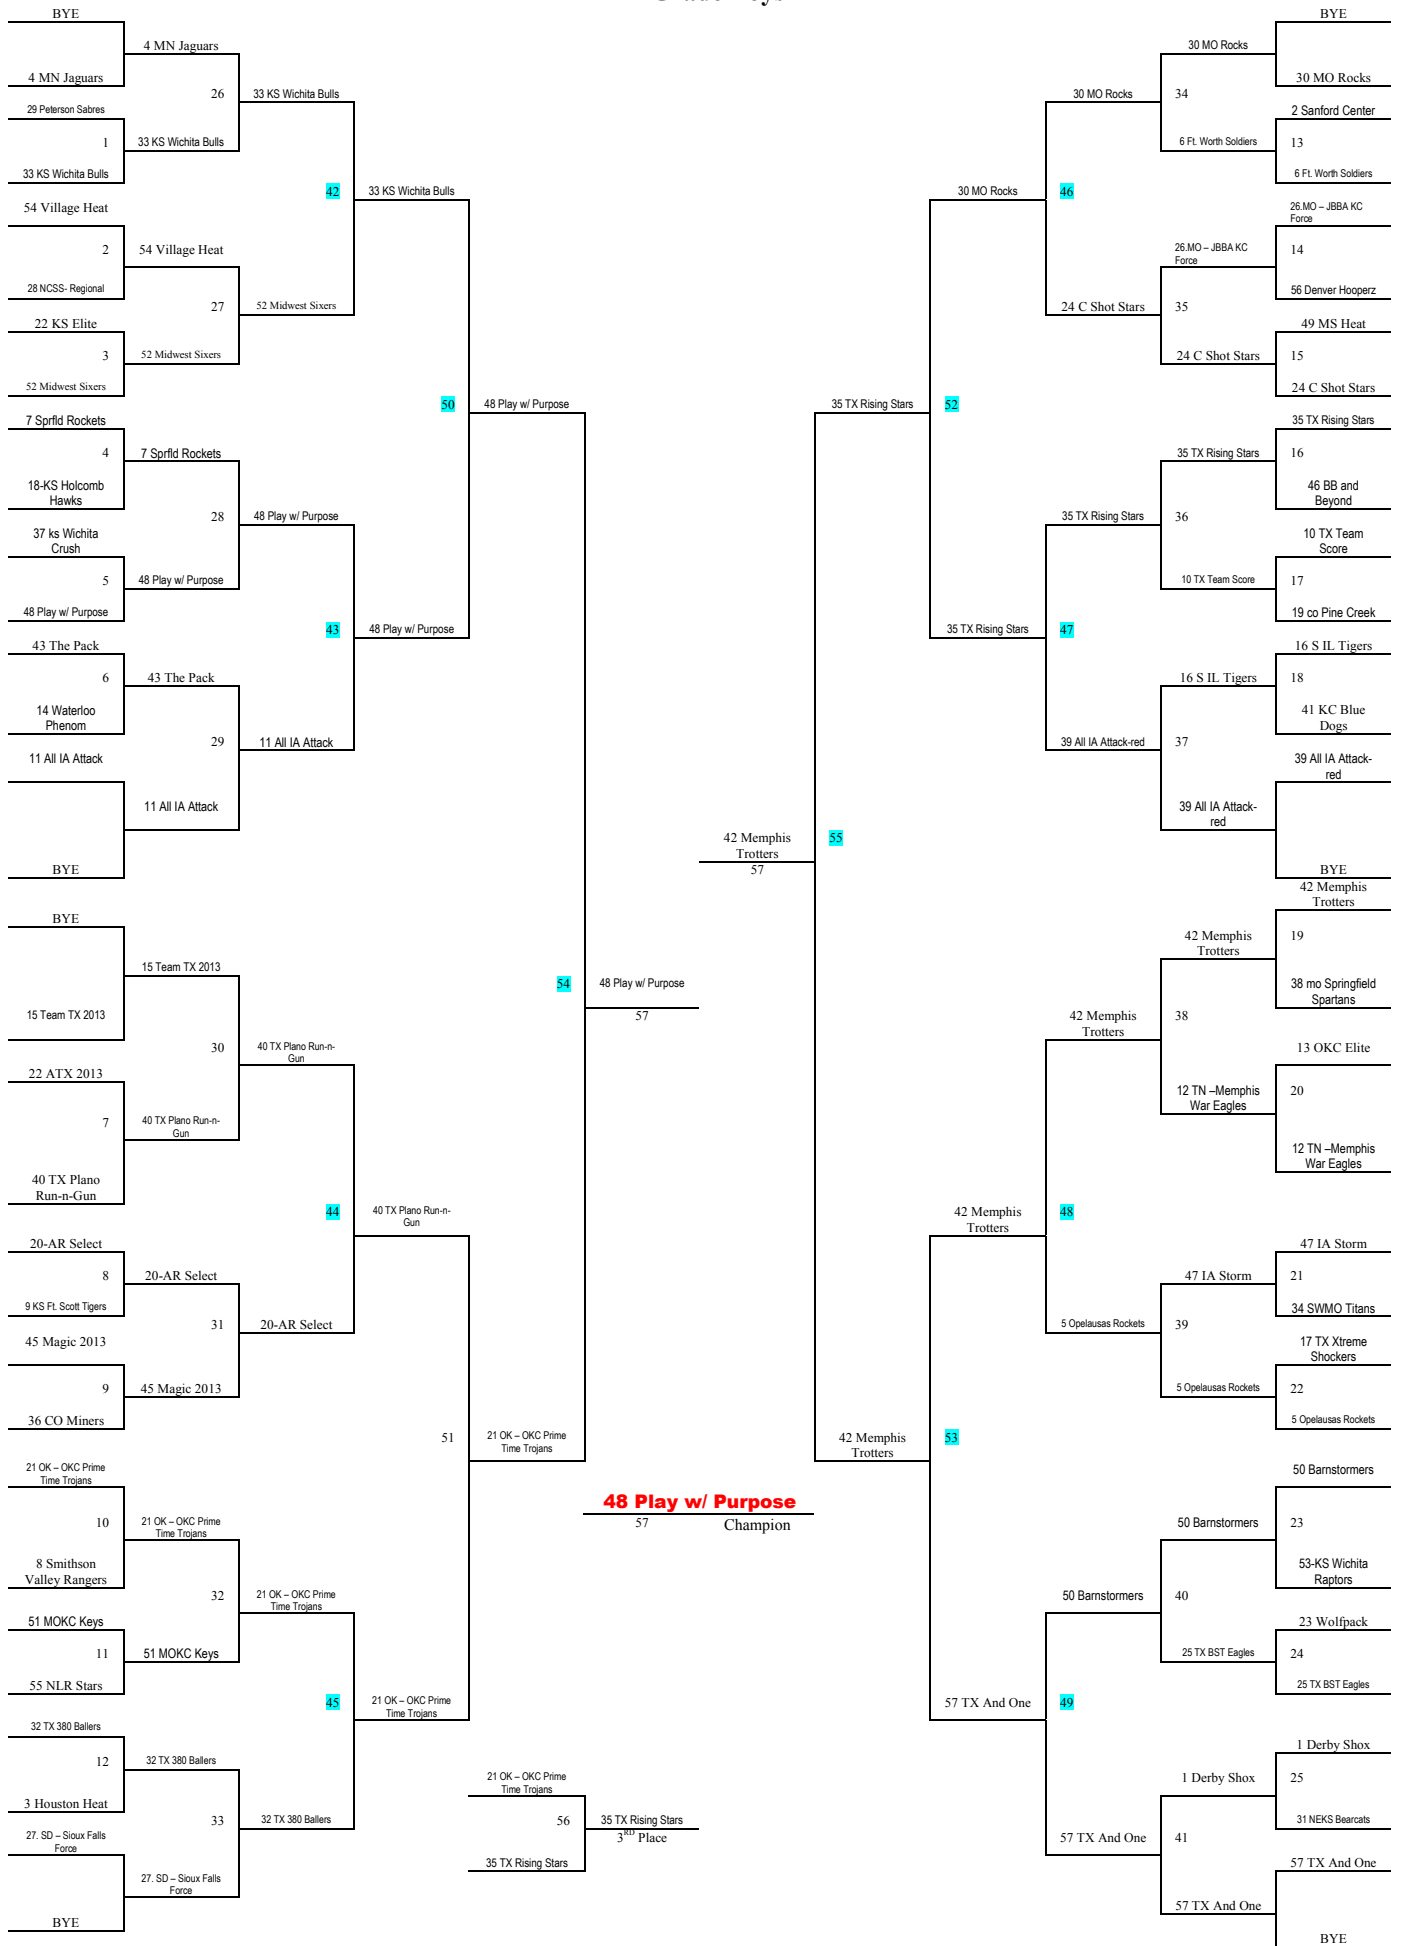

2008 MAYB Boys Nationals 7th Grade Boys

All 7th Grade teams will use the Men's Basketball at the National Championships!