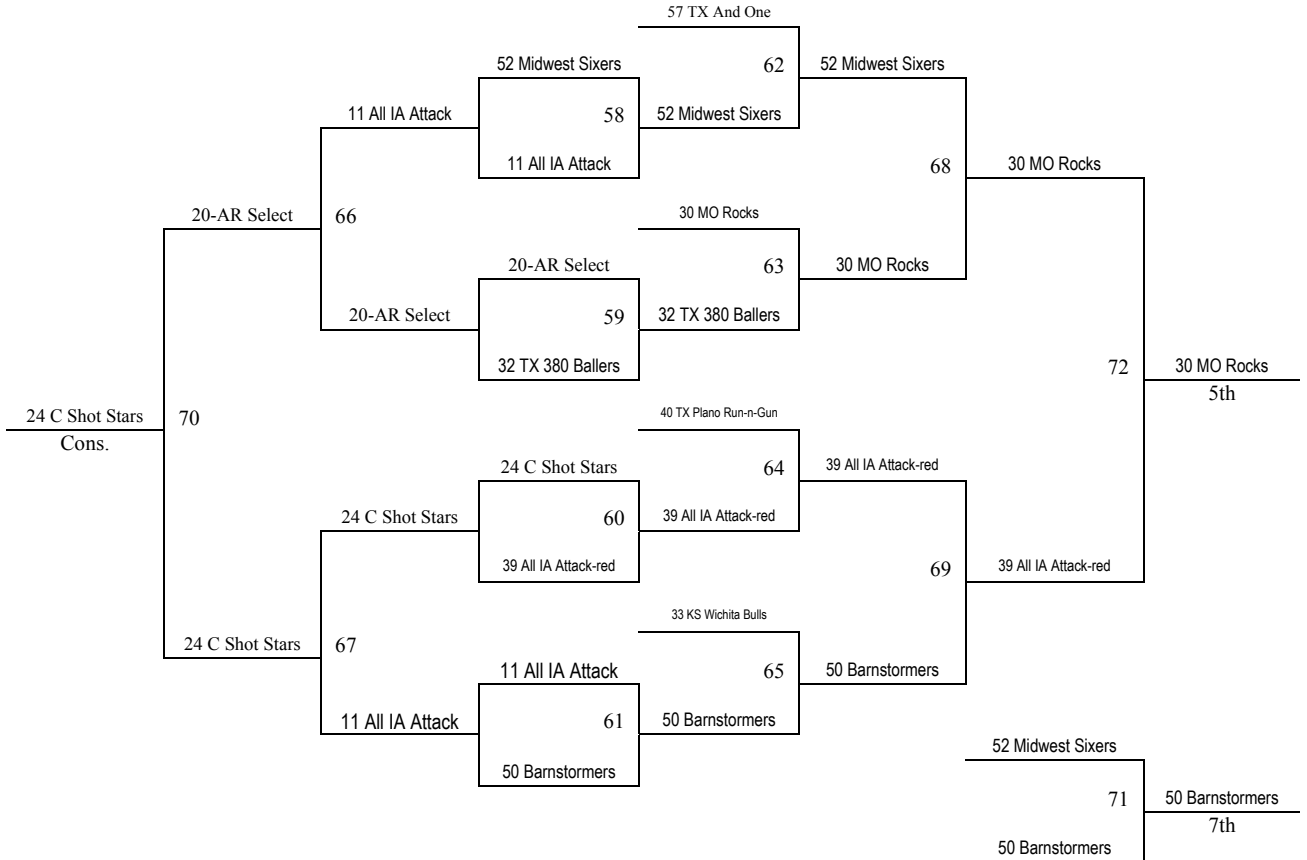

**2008 MAYB Boys Nationals
7th Grade Boys
Consolation Bracket**

All 7th Grade teams will use the Men's Basketball at the National Championships!