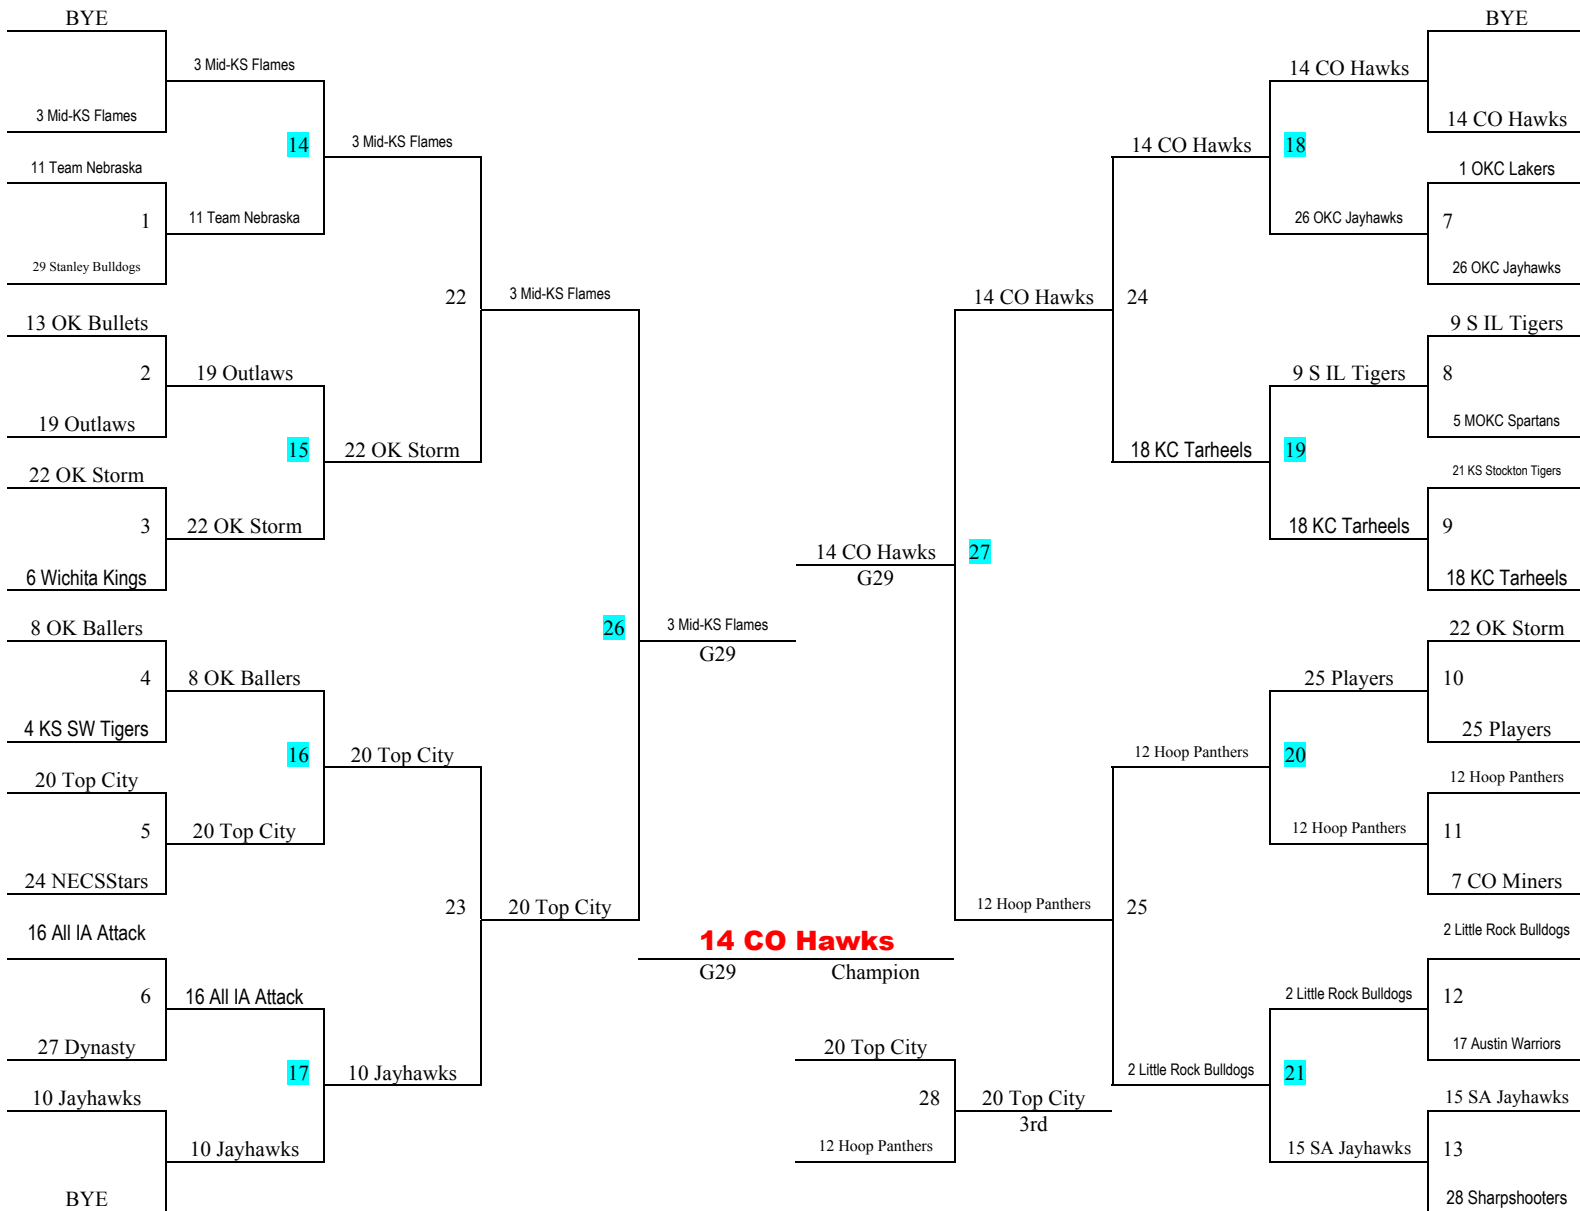

2008 MAYB Boys Nationals 5th Grade Boys

Pool A	R	W	L	Pool B	R	W	L	Pool C	R	W	L
1. OK OKC Lakers	3	I	II	5. MO – KC Spartans	3	I	I	9. IL - Southern IL Tigers	2	II	I
2. AR – Little Rock Bulldogs	2	II	I	6. KS – Wichita Kings	4		III	10. MO – Jayhawks	1	II	I
3. KS – Mid KS Flames	1	III		7. CO Miners	2	II	I	11. Team Nebraska	4	I	II
4. KS – SW Tigers	4		III	8. OK - Ballers	1	III		12. MN – NWS Hoops Panthers	3	I	II

Pool D	R	W	L	Pool E	R	W	L	Pool F	R	W	L
13. OK Bullets	3	I	II	17. TX – Austin Warriors	4		III	21. KS – Stockton Tigers	4		III
14. CO – Hawks	1	III		18. MO – KC Tarheels	1	III		22. OK – Storm	2	II	I
15. TX – San Antonio Jayhawks	4		III	19. OK – Outlaws	3	I	II	23. MO – KC Kings	1	III	
16. IA - All IA Attack	2	II	I	20. KS – Top City	2	II	I	24. NE Cornhusker Shooting Stars	3	I	II

Pool G	R	W	L
25. KS Players	4	II	II
26. OK – OKC Jayhawks	5		III
27. MO Dynasty	3	II	II
28. OK – OKC Sharpshooters	1	III	I
29. TX – Stanly Bulldogs	2	III	I

Thursday	Farha 1	Farha 2	Farha 3	El Dor Rec 1	El Dor Rec 2	El Dor Rec 3	WSU 1	WSU 2	WSU 3	Farha 4
6:00	-			-	-	-	-	-	-	-
7:00	-			-	-	25-29	-	-	-	-
8:00	-			-	-	3-4	-	-	-	-
9:00	-			-	-	14-15	-	-	-	-
Friday										
9:00	13-16	1-2	27-28	-	-	-	-	-	-	-
10:05	5-6	7-8	25-26	-	-	-	-	-	-	-
11:10	9-10	11-12	27-29	-	-	-	-	-	-	-
12:15	17-18	19-20	21-22	-	-	-	-	-	-	-
1:20	23-24	25-27	28-29	-	-	-	-	-	-	-
2:25	1-3	2-4	5-7	-	-	-	-	-	-	-
3:30	9-11	26-28	6-8	-	-	-	-	-	-	13-14
4:35	2-3	10-12	1-4	-	-	-	-	-	-	15-16
5:40	21-23	26-27	18-20	-	-	-	-	-	-	17-19
6:45	22-24	5-8	6-7	-	-	-	-	-	-	9-12
7:50	17-20	14-16	13-15	-	-	-	-	-	-	10-11
8:55	18-19	21-24	22-23	-	-	-	-	-	-	25-28
10:00	26-29	-	-	-	-	-	-	-	-	-
Saturday										
8:00	G1 - 11	G2 - 19	G3 - 22	-	-	-	-	-	-	-
9:05	G4 - 8	G5 - 20	G6 - 16	-	-	-	-	-	-	-
10:10	G14 - 3	G7 - 26	G8 - 9	-	-	-	-	-	-	-
11:15	G10 - 25	G9 - 18	G17 - 10	-	-	-	-	-	-	-
12:20	G11 - 12	G18 - 14	G12 - 2	-	-	-	-	-	-	-
1:25	G15 - 22	G16 - 20	G13 - 15	-	-	-	-	-	-	-
2:30	G19 - 18	G20 - 12	-	-	-	-	-	-	-	-
3:35	G21 - 2	G30 - 11	G31 - 16	-	-	-	-	-	-	-
4:40	G22 - 3	G23 - 20	G32 - 9*	-	-	-	-	-	-	-
5:45	G25 - 12	G24 - 14	G33 - 25	-	-	-	-	-	-	-
6:50	G36 - 10	G38 - 19	-	-	-	-	-	-	-	-
7:55	G34 - 2	G35 - 18	-	-	-	-	-	-	-	-
9:00	G37 - 25	G39 - 15*	-	-	-	-	-	-	-	-
10:00	-	-	-	-	-	-	-	-	-	-
Sunday										
8:00	-	-	-	-	-	G40 - 18	-	-	-	-
9:05	-	-	-	-	-	G41 - 25	-	G26 - 3	G27 - 14	-
10:10	-	-	-	-	-	-	-	G28 - 20	-	-
11:15	-	-	-	-	-	-	-	-	-	-
12:20	-	-	-	-	-	-	G29 - 14	-	-	-
1:25	-	-	-	G44 - 18	G43 - 10	G42 - 15	-	-	-	-
2:30	-	-	-	-	-	-	-	-	-	-
3:35	-	-	-	-	-	-	-	-	-	-
4:40	-	-	-	-	-	-	-	-	-	-
5:45	-	-	-	-	-	-	-	-	-	-
6:50	-	-	-	-	-	-	-	-	-	-

El Rec 1 – 3 = El Dorado Recreation Center/High School
Farha 1-4 = Farha Sports Complex (SW YMCA)

WSU 1-3 = Wichita State University

2008 MAYB Boys Nationals 5th Grade Boys

*Please make sure to click the refresh button on your internet browser to ensure you have the most up to date schedule.
We are a Grade based organization! Please make sure you have Grade Verification with you at the tournament!*