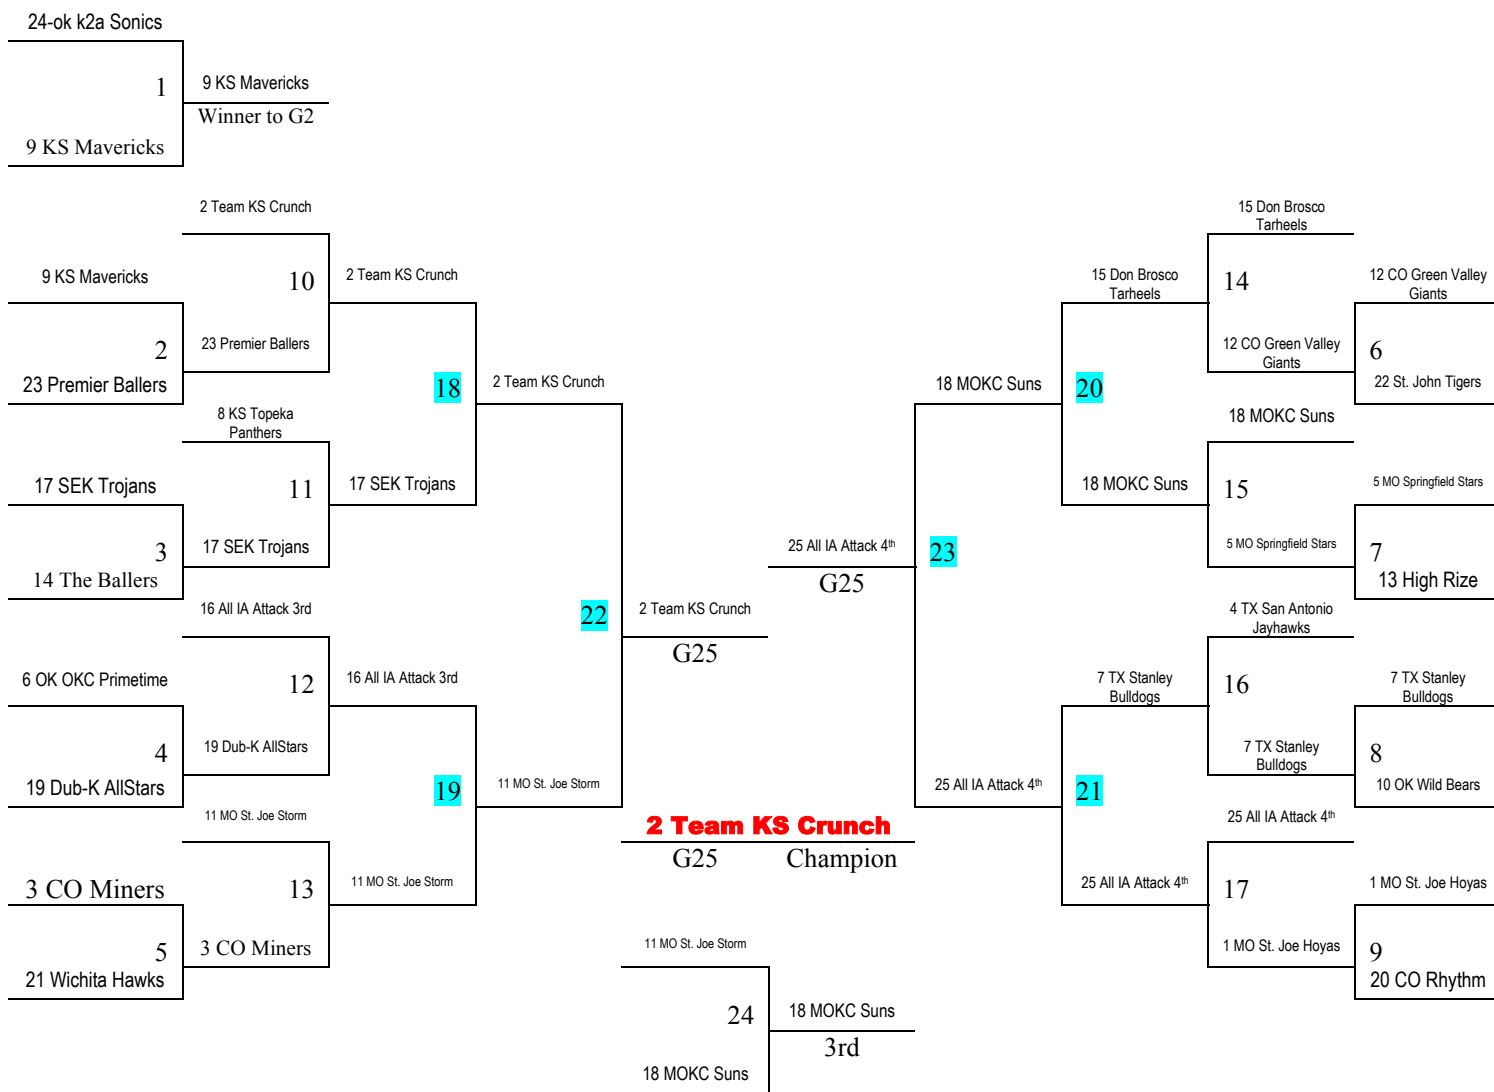

2008 MAYB Boys Nationals 4th Grade Boys

Pool A	R	W	L	Pool B	R	W	L	Pool C	R	W	L
1. MO- St. Joe Hoyas	3	I	II	5. MO- Springfield Stars	2	II	I	9. KS- Mavericks	4		III
2. KS- Team KS Crunch	1	III		6. OK- OKC Primetime	4		III	10. OK- Wild Bears	3	I	III
3. CO- Miners	4		III	7. TX- Stanley Bulldogs	3	I	II	11. MO- St. Joe Storm	1	III	
4. TX- San Antonio Jayhawks	2	II	I	8. KS- Topeka Panthers	1	III		12. CO- Green Valley Giants	2	II	I

Pool D	R	W	L	Pool E	R	W	L	Pool F	R	W	L
13. AR- High Rize Bulldogs	4		III	17. KS- SEK Trojans	3	I	II	21. KS- Wichita Hawks	3	II	II
14. KS - The Bankers	3	I	II	18. MO- KC Suns	1	III		22. KS- St. John Tigers	4	I	III
15. MO- KC Don Bosco Tarheels	1	III		19. KS- Wichita Dub K All Stars	2	II	I	23. MO- KC Premier Ballers	2	III	I
16. IA- All IA Attack 3rd	2	II	I	20. CO- Rhythm	4		III	24. OK- K2A Sonics	5		III
								25. IA- All IA Attack 4th	1	III	

Thursday	El Rec 1	El Rec 2	El Rec 3	WSU 1	WSU 2	WSU 3
6:00	-	-				
7:00	21-22	23-24				
8:00	5-6	7-8				
9:00	21-25	22-24				
Friday						
9:00	1-2	3-4	9-10			
10:05	13-14	15-16	11-12			
11:10	17-18	21-23	22-25			
12:15	19-20	9-11	10-12			
1:20	21-24	23-25	1-3			
2:25	5-7	6-8	2-4			
3:30	17-19	13-15	14-16			
4:35	18-20	9-12	10-11			
5:40	1-4	22-23	24-25*			
6:45	2-3	5-8	6-7			
7:50	13-16	14-15	17-20			
8:55	18-19	G1-9				
10:00						
Saturday						
8:00	G3-17	G4-19	G5-3			
9:05	G2-23	G6-12	G7-5			
10:10	G8-7	G9-1	G11-17			
11:15	G10-2	G13-11	G12-19			
12:20	G14-15	G15-18	G16-7			
1:25	G17-25					
2:30	G18-2	G19-11	G26-8			
3:35	G20-18	G27-3	G28-5			
4:40	G21-25	G29-4				
5:45						
6:50						
7:55	G30-8	G31-15	G32-5			
9:00	G33-4	G34-23	G35-1			
10:00						
Sunday						
8:00	G36-15	G37-4			G22-2	G23-25
9:05						
10:10						
11:15				G38-23	G24-18	
				G39-8	G25-2	
12:20				G40-15		
1:25						
2:30						
3:35						
4:40						
5:45						
6:50						

WSU 1-3 = Wichita State University

El Rec 1 = El Dorado Recreation Center/ High School

Please make sure to click the refresh button on your internet browser to ensure you have the most up to date schedule.

We are a Grade based organization! Please make sure you have Grade Verification with you at the tournament!

2008 MAYB Boys Nationals 4th Grade Boys