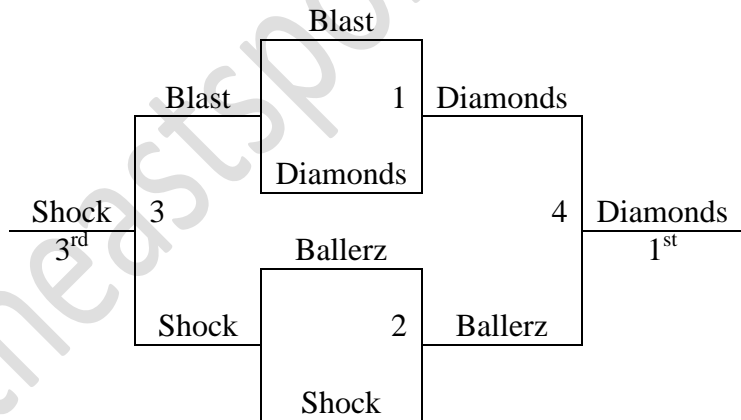

Fri	Court 1	Court 2
6:00		1-2
7:00		3-4
8:00		1-5
9:00	2-3	
Sat		
8:00	4-5	
9:00	1-3	
10:00		
11:00		
12:00		
1:00		
2:00		
3:00		
4:00		
5:00		
6:00		2-5
7:00		1-4
8:00		3-5
9:00		2-4
Sun		
8:00		
9:00		
10:00	G1	
11:00	G3	
12:00	G2	
1:00		
2:00		
3:00		
4:00		G4
5:00		G5

Office:

1st Place Game – 5PM court 2

2nd Place Game – 5PM court 2

Physical Address *note this facility is too new for the address. Please input the GPS coordinates into any online map or your GPS.

- 6525 US Highway 60, Paducah, KY 42001
- GPS: N 37.07373 W 088.72876

Paducah MAYB
July 25-27, 2008

5-6th Girls

Team	W	L
1. GC Lady Ballerz	1	2
2. SEMO Blast	0	3
3. Jackson Shock	2	1
4. IL Lady Diamonds	3	0

Fri	Court 1	Court 2
6:00		
7:00		
8:00		
Sat		
8:00		
9:00		
10:00	1-2	
11:00	3-4	
12:00		
1:00		
2:00	1-3	
3:00	2-4	
4:00		
5:00		
6:00	1-4	
7:00	2-3	
8:00		
9:00		
Sun		
8:00		G1
9:00		G2
10:00		
11:00		
12:00		G3
1:00		G4
2:00		
3:00		
4:00		
5:00		