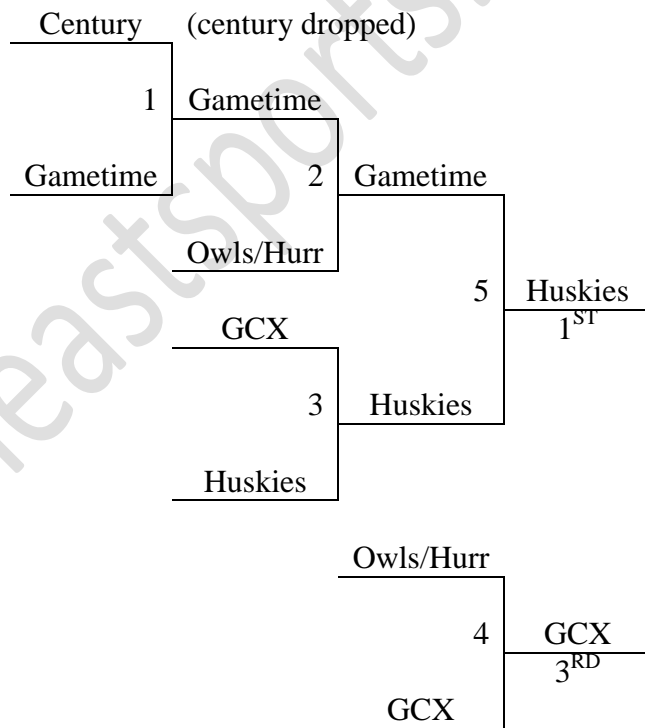

Paducah MAYB
July 25-27, 2008

6-7th Grade Boys

Team	W	L
1. Paducah Game time	1	3
2. Huskies	2	2
3. Century – IL	0	4
4. GCX – KY	3	1
5. Owls/Hurricanes	4	0

Fri	Court 1	Court 2
6:00		1-2
7:00		3-4
8:00		1-5
9:00	2-3	
Sat		
8:00	4-5	
9:00	1-3	
10:00		
11:00		
12:00		
1:00		
2:00		
3:00		
4:00		
5:00		
6:00		2-5
7:00		1-4
8:00		3-5
9:00		2-4
Sun		
8:00		
9:00		
10:00	G1	
11:00	G3	
12:00	G2	
1:00		
2:00		
3:00		
4:00		G4
5:00		G5

Office:

1st Place Game – 5PM court 2

2nd Place Game – 5PM court 2

Physical Address *note this facility is too new for the address. Please input the GPS coordinates into any online map or your GPS.

1. 6525 US Highway 60, Paducah, KY 42001
2. GPS: N 37.07373 W 088.72876