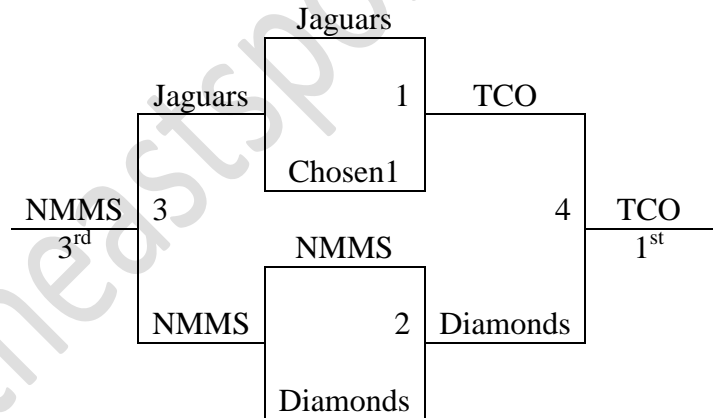

Paducah MAYB
July 25-27, 2008

5-6th Girls

Team	W	L
1. GC Lady Ballerz	1	2
2. SEMO Blast	0	3
3. Jackson Shock	2	1
4. IL Lady Diamonds	3	0

Fri	Court 1	Court 2
6:00		
7:00		
8:00		
Sat		
8:00		
9:00		
10:00	1-2	
11:00	3-4	
12:00		
1:00		
2:00	1-3	
3:00	2-4	
4:00		
5:00		
6:00	1-4	
7:00	2-3	
8:00		
9:00		
Sun		
8:00		G1
9:00		G2
10:00		
11:00		
12:00		G3
1:00		G4
2:00		
3:00		
4:00		
5:00		

Office:

1st Place Game – 1PM Court 2

2nd Place Game – 1PM Court 2

Physical Address *note this facility is too new for the address. Please input the GPS coordinates into any online map or your GPS.

- 6525 US Highway 60, Paducah, KY 42001
- GPS: N 37.07373 W 088.72876

Paducah MAYB
July 25-27, 2008

7-8th Girls

Team	W	L
1. Jaguars	0	3
2. NMMS	1	2
3. IL Lady Diamonds	2	1
4. The Chosen Ones II	3	0

Fri	Court 1	Court 2
6:00		
7:00		
8:00		
Sat		
8:00		
9:00		
10:00		
11:00		
12:00	1-2	
1:00	3-4	
2:00		
3:00		
4:00	2-4	
5:00	1-3	
6:00		
7:00		
8:00	1-4	
9:00	2-3	
Sun		
8:00		
9:00		
10:00		G1
11:00		G2
12:00		
1:00		
2:00		G3
3:00		G4
4:00		