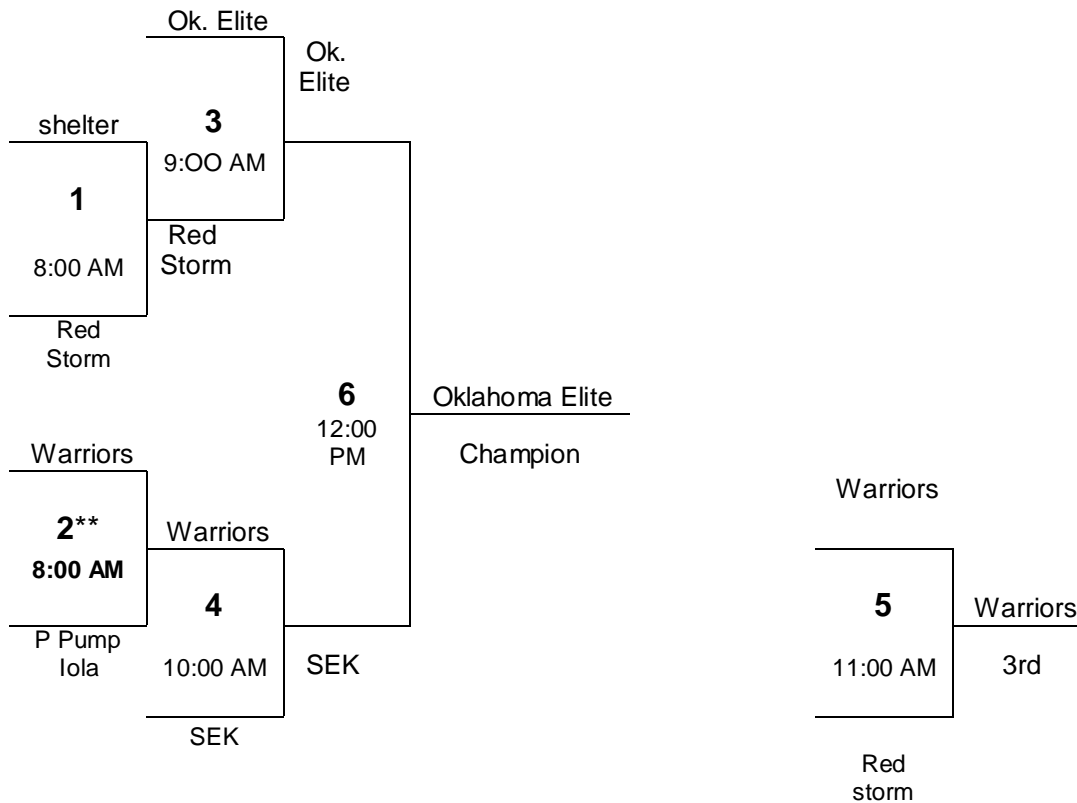

2008 Joplin
MAYB
11-12 Boys
Riverton
High School
66770

G1= 4th seed vs 5th seed
G2= 2nd seed vs 3rd seed
G 3= winner game 1 vs 1st seed
G4= 3rd place game
G5= Championship

**2008 Joplin MAYB
8th boys
Riverton Senior High School
SOUTH GYM
Game 2 played in North Gym****

- game 1= 5th seed vs 4th seed
- game 2= 3rd seed vs 6thseed
- game 3= 1st seed vs winner of game 1
- game 4= 2nd seed vs winner of game 2
- game 5= 3rd place game
- game 6= championship game