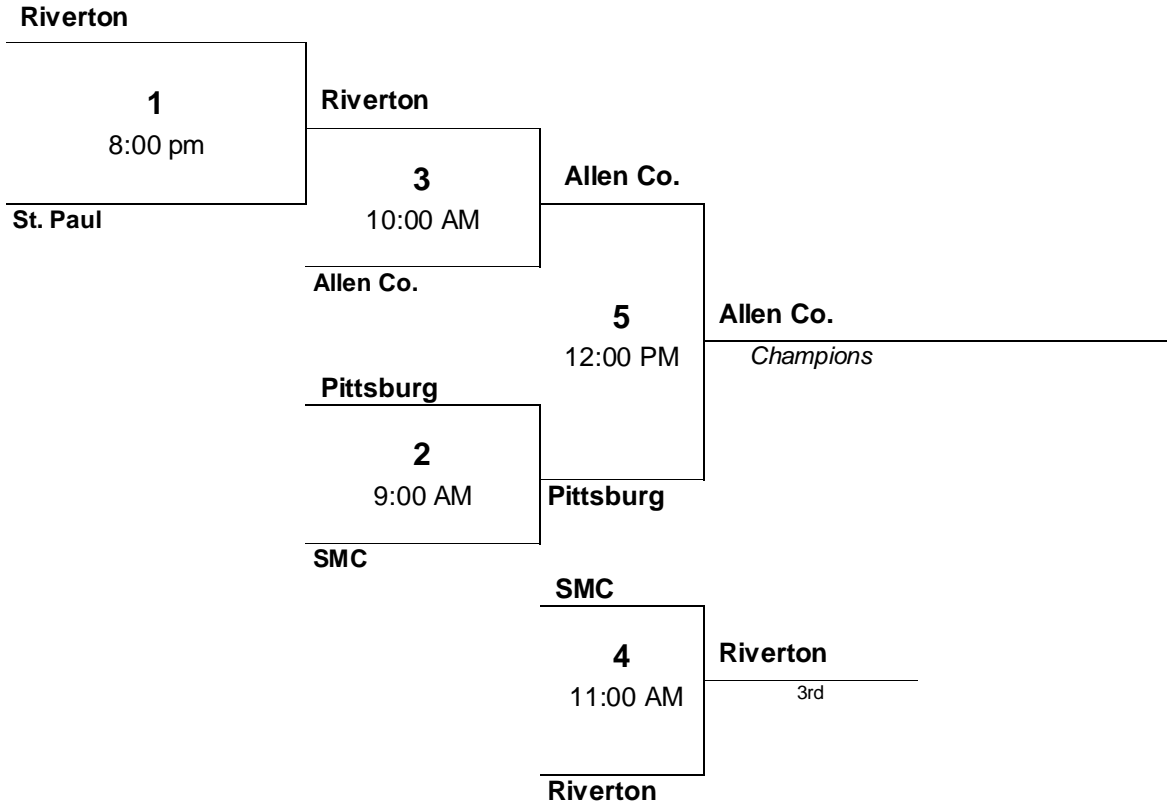

2008 Joplin
MAYB
11-12 Boys
Riverton
High School
66770

G1= 4th seed vs 5th seed
G2= 2nd seed vs 3rd seed
G 3= winner game 1 vs 1st seed
G4= 3rd place game
G5= Championship

**2008 Joplin MAYB
8th boys
Riverton Senior High School
SOUTH GYM
Game 2 played in North Gym****

- game 1= 5th seed vs 4th seed
- game 2= 3rd seed vs 6thseed
- game 3= 1st seed vs winner of game 1
- game 4= 2nd seed vs winner of game 2
- game 5= 3rd place game
- game 6= championship game