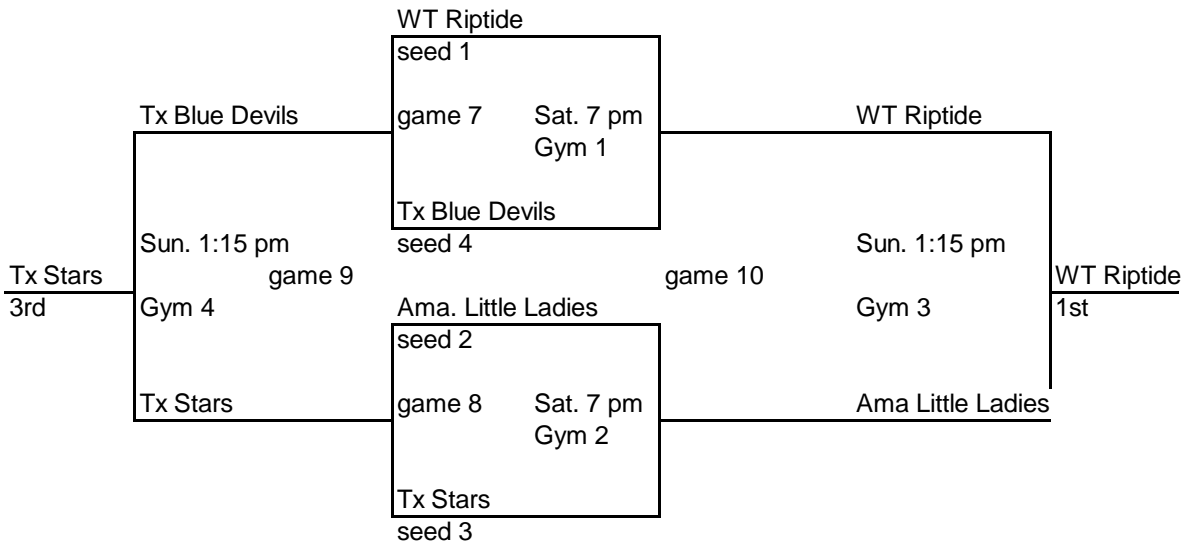

3rd & 4th Girls

1. WT Riptide
2. Texas Blue Devils
3. Amarillo Little Ladies
4. Tx Stars

Wins	Losses
111	
	111
11	1
1	11

Games	Teams	Day	Time	Gym
1	2 vs 4	Friday	6:40 PM	2
2	1 vs 3	Friday	7:50 PM	2
3	1 vs 2	Saturday	11:00 AM	1
4	3 vs 4	Saturday	11:00 AM	2
5	1 vs 4	Saturday	3:30 PM	1
6	2 vs 3	Saturday	3:30 PM	2