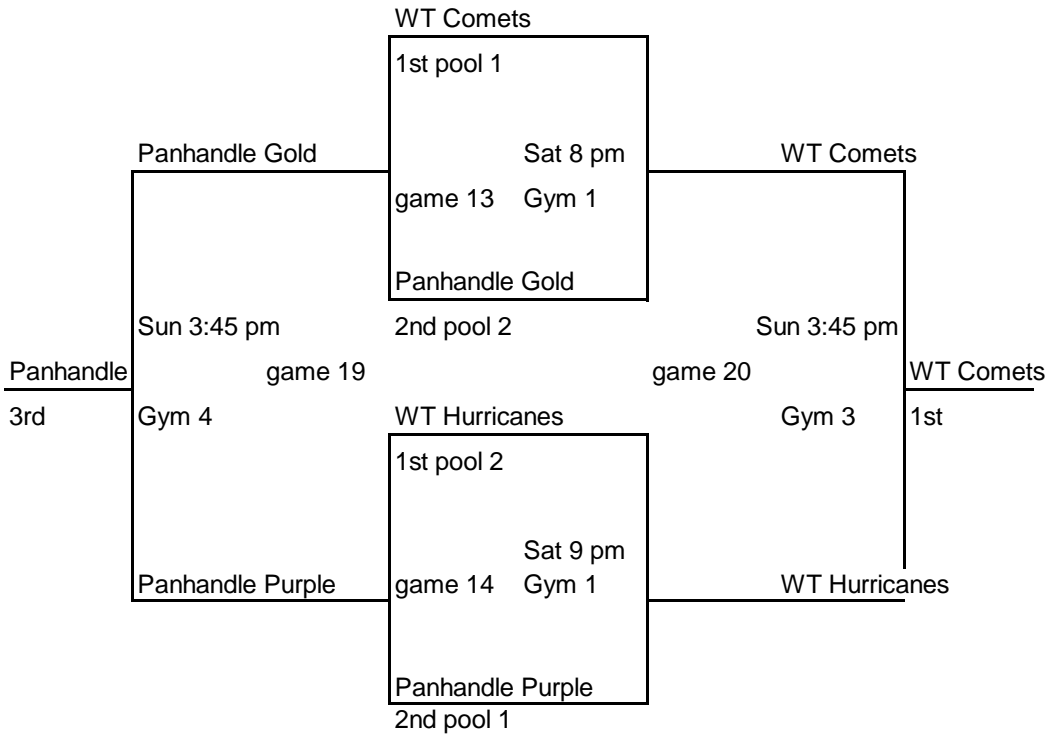

11th & 12th Girls

Bracket A