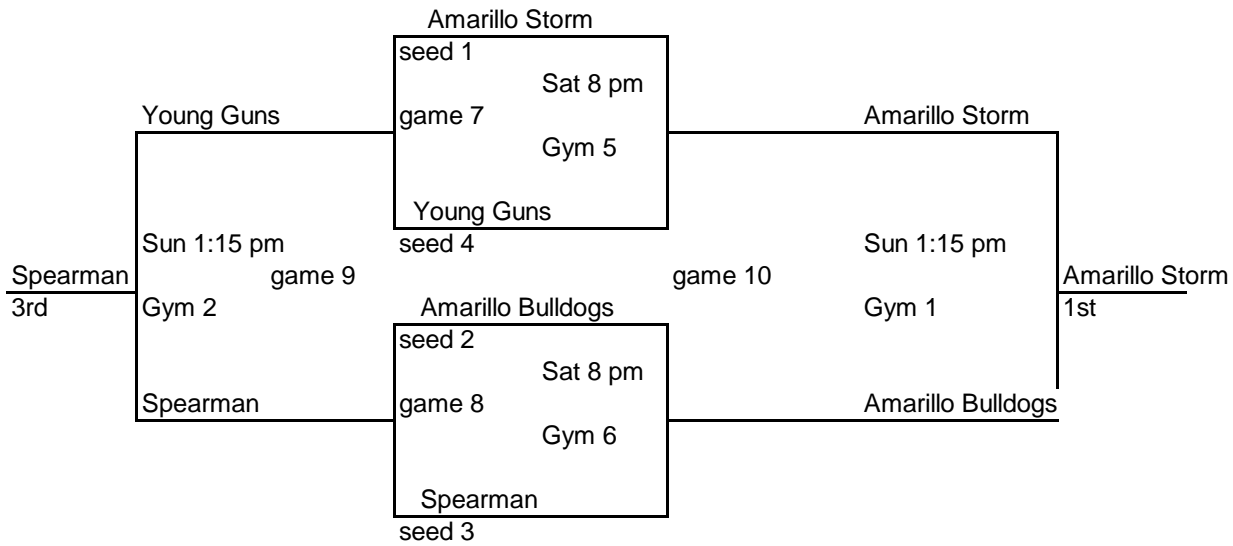

3rd & 4th Girls

1. WT Riptide
2. Texas Blue Devils
3. Amarillo Little Ladies
4. Tx Stars

Wins	Losses
111	
	111
11	1
1	11

Games	Teams	Day	Time	Gym
1	2 vs 4	Friday	6:40 PM	2
2	1 vs 3	Friday	7:50 PM	2
3	1 vs 2	Saturday	11:00 AM	1
4	3 vs 4	Saturday	11:00 AM	2
5	1 vs 4	Saturday	3:30 PM	1
6	2 vs 3	Saturday	3:30 PM	2

3rd & 4th Boys

1. Amarillo Bulldogs
2. Spearman 3rd
3. Amarillo Storm
4. Amarillo Young Guns

Wins	Losses
11	1
11	1
11	1
	111

Games	Teams	Day	Time	Gym
1	1 vs 3	Friday	6:40 PM	5
2	2 vs 4	Friday	6:40 PM	6
3	3 vs 4	Saturday	10:00 AM	5
4	1 vs 2	Saturday	10:00 AM	6
5	1 vs 4	Saturday	3:30 PM	6
6	2 vs 3	Saturday	4:30 PM	6