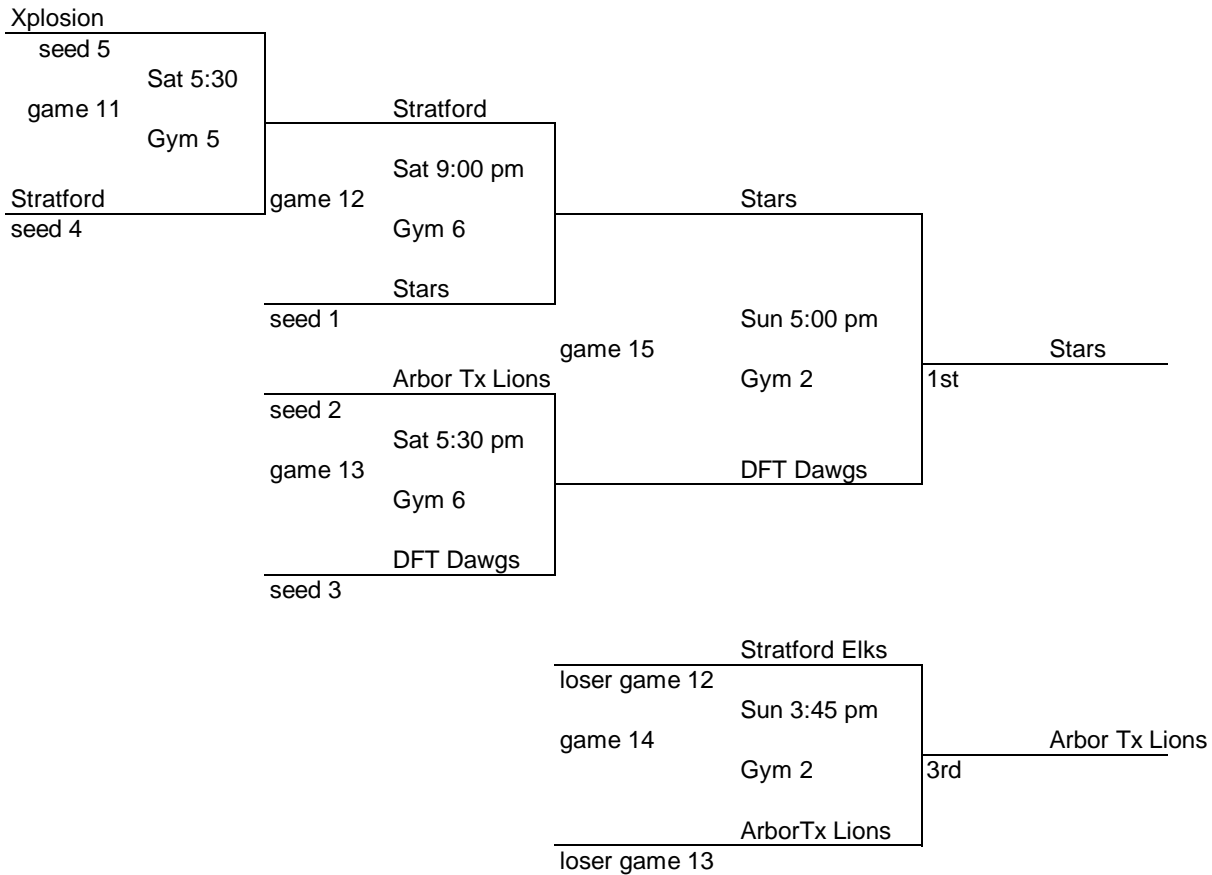

6th & 7th Boys

1. DFT Dawgs
2. Xplosion - Tx
3. Stars
4. Arbor Tx Lions
5. Stratford Elks

Wins	Losses
11	11
	1111
1111	
111	1
1	111

Games	Teams	Day	Time	Gym
1	3 vs 4	Friday	5:30 PM	6
2	1 vs 5	Friday	7:50 PM	5
3	2 vs 3	Friday	7:50 PM	6
4	1 vs 2	Saturday	8:00 AM	5
5	3 vs 5	Saturday	8:00 AM	6
6	1 vs 4	Saturday	11:00 AM	5
7	2 vs 5	Saturday	11:00 AM	6
8	2 vs 4	Saturday	1:30 PM	5
9	1 vs 3	Saturday	1:30 PM	6
10	4 vs 5	Saturday	3:30 PM	5