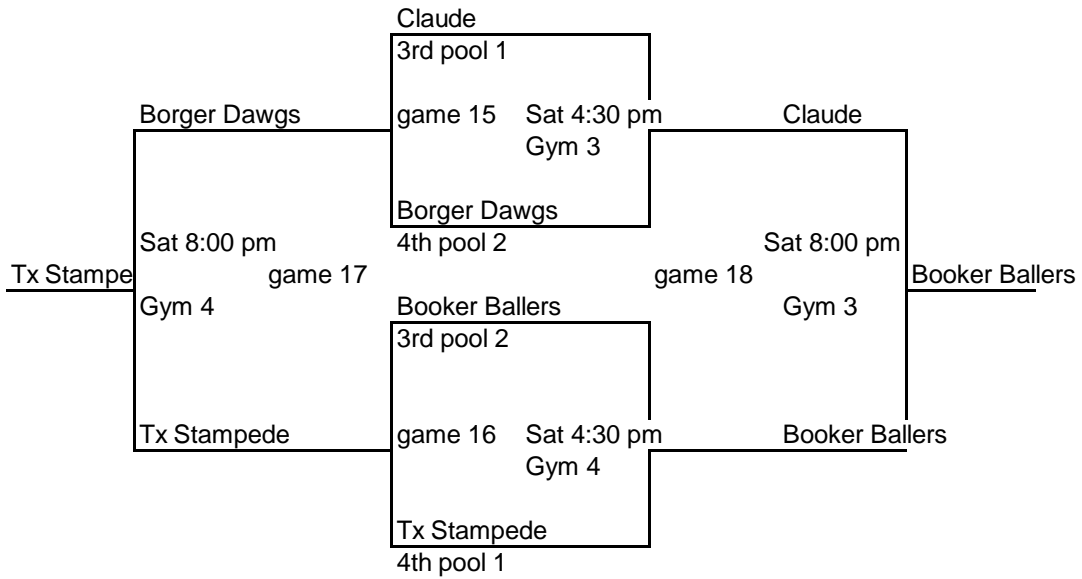

9th & 10th Girls

Bracket A

Bracket B