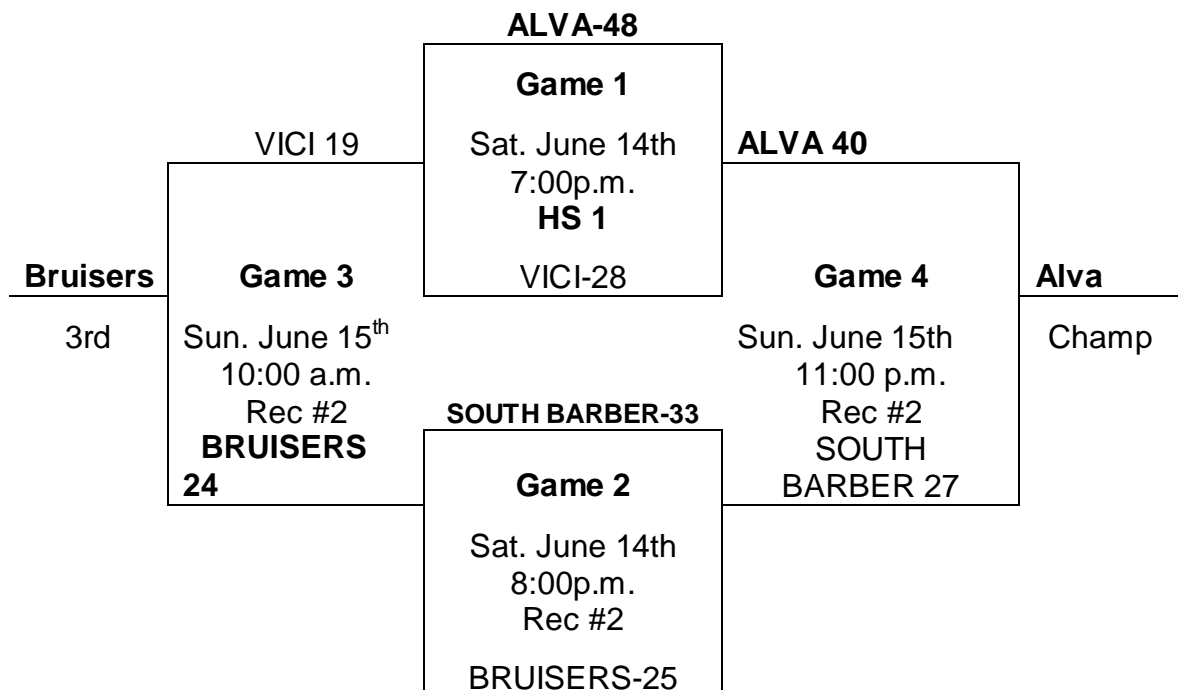

ALVA RECREATION COMPLEX
2008 MAYB Basketball Tournament
6th Grade Boys

South Barber	II	I
Alva	III	
The Bruisers	I	II
Vici		III

Saturday June 14th, 2008

Rec #2 8:00 A.M. South Barber 36 vs Alva 38
 Rec #2 9:00 A.M. The Bruisers 31 vs Vici 29
 Rec #2 12:00 P.M. South Barber 44 vs The Bruisers 28
 Rec #2 1:00 P.M. Alva 53 vs Vici 18
 Rec #2 4:00P.M. South Barber 46 vs Vici 18
 Rec #2 5:00P.M. Alva 38 vs The Bruisers 25

ALVA RECREATION COMPLEX
2008 MAYB Basketball Tournament
6th Grade Girls

	W	L
1. Fairview	3 II	II
2. Alva 6th	I	III
3. Vici Lady Indians	5 I	III
4. Woodward	IIII	
5. Tigers	2 III	I

Friday July 13th, 2008

Rec #2 5:00 P.M. **Fairview 20** vs Alva 6th 13
 Rec #2 6:00 P.M. Vici 20 vs **Woodward 33**
 Rec #2 7:00P.M. Fairview 12 vs **Tigers 26**

Saturday July 14th, 2008

HS 2 3:00 P.M. Alva 12 vs **Woodward 29**
 HS 2 4:00 P.M. Vici 18 vs **Tigers 56**
 HS 2 5:00 P.M. Fairview 20 vs **Woodward 33**
 HS 2 6:00 P.M. **Alva 6TH 21** vs Vici 13
 HS 2 7:00 P.M. **Woodward 40** vs Tigers 37
 HS 2 8:00 P.M. **Fairview 24** vs Vici 17
 HS 2 9:00 P.M. Alva 6th 20 vs **Tigers 28**