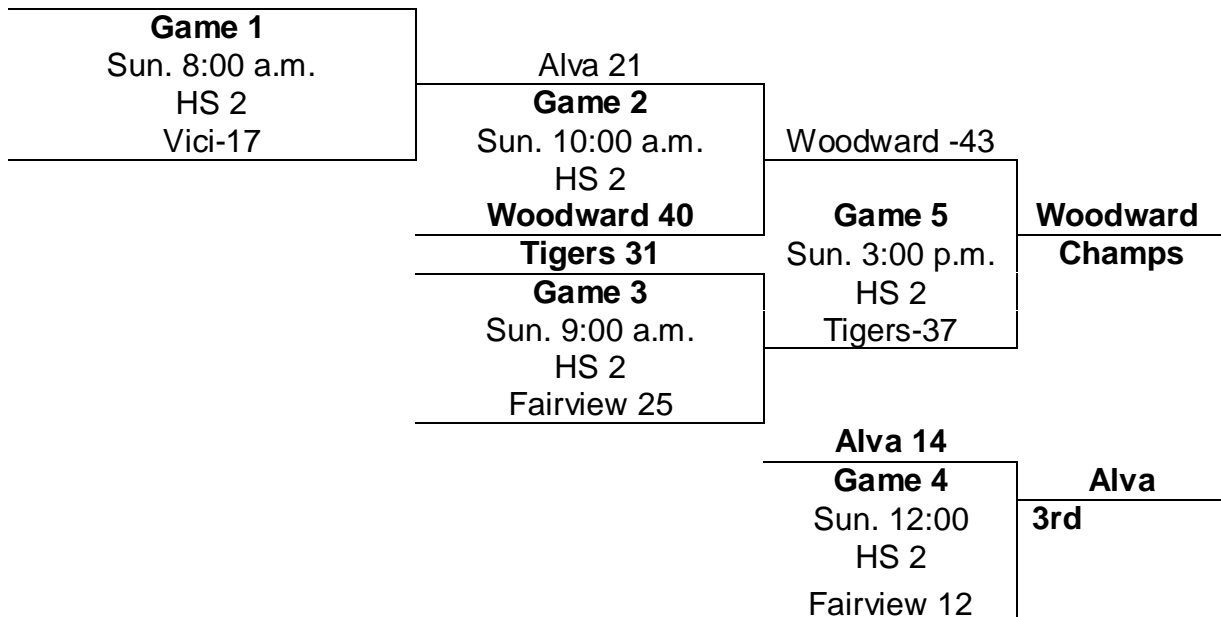

ALVA RECREATION COMPLEX
2008 MAYB Basketball Tournament
6th Grade Girls

	W	L
1. Fairview	3 II	II
2. Alva 6th	I	III
3. Vici Lady Indians	5 I	III
4. Woodward	IIII	
5. Tigers	2 III	I

Friday July 13th, 2008

Rec #2 5:00 P.M. **Fairview 20** vs Alva 6th 13
Rec #2 6:00 P.M. Vici 20 vs **Woodward 33**
Rec #2 7:00P.M. Fairview 12 vs **Tigers 26**

Saturday July 14th, 2008

HS 2 3:00 P.M. Alva 12 vs **Woodward 29**
HS 2 4:00 P.M. Vici 18 vs **Tigers 56**
HS 2 5:00 P.M. Fairview 20 vs **Woodward 33**
HS 2 6:00 P.M. **Alva 6TH 21** vs Vici 13
HS 2 7:00 P.M. **Woodward 40** vs Tigers 37
HS 2 8:00 P.M. **Fairview 24** vs Vici 17
HS 2 9:00 P.M. Alva 6th 20 vs **Tigers 28**

Alva -23

HS 2: Alva High School Gym #2