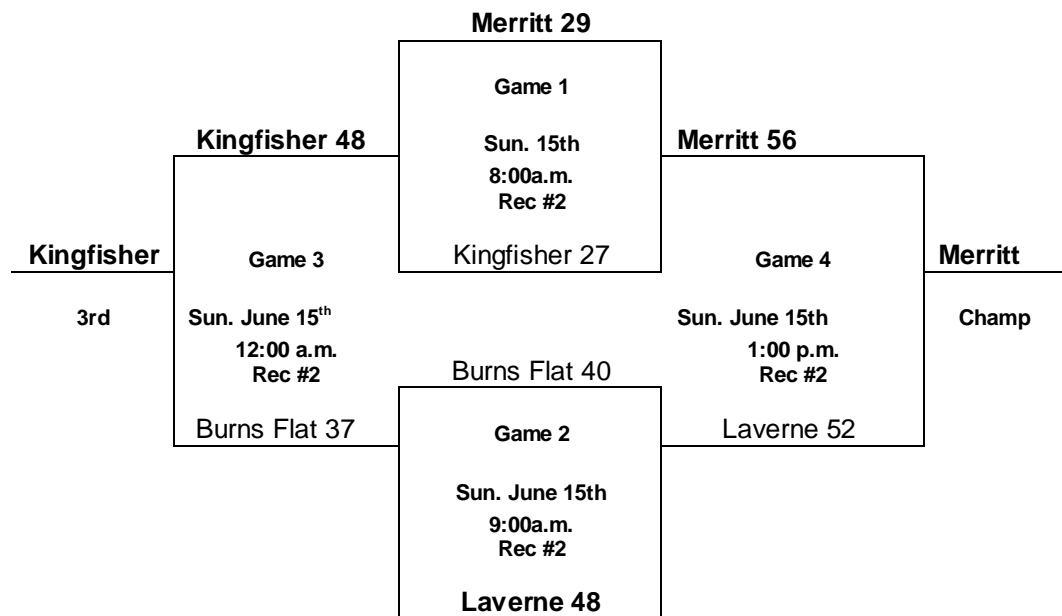

Rec #2 5:00 P.M. **Fairview 20** vs Alva 6th 13
 Rec #2 6:00 P.M. Vici 20 vs **Woodward 33**
 Rec #2 7:00P.M. Fairview 12 vs **Tigers 26**

Saturday July 14th, 2008

HS 2 3:00 P.M. Alva 12 vs **Woodward 29**
 HS 2 4:00 P.M. Vici 18 vs **Tigers 56**
 HS 2 5:00 P.M. Fairview 20 vs **Woodward 33**
 HS 2 6:00 P.M. **Alva 6TH 21** vs Vici 13
 HS 2 7:00 P.M. **Woodward 40** vs Tigers 37
 HS 2 8:00 P.M. **Fairview 24** vs Vici 17
 HS 2 9:00 P.M. Alva 6th 20 vs **Tigers 28**

Alva -23

HS 2: Alva High School Gym #2

ALVA RECREATION COMPLEX

2008 MAYB Basketball Tournament

7th & 8th Grade Boys

Kingfisher		
Laverne		
Merritt		
Burns Flat		

Saturday June 14th, 2008

Rec #2	10:00 A.M.	Kingfisher 38	vs	Laverne 52
Rec #2	11:00 A.M.	Merritt 47	vs	Burns Flat 38
Rec #2	2:00 P.M.	Kingfisher 33	vs	Merritt 53
Rec #2	3:00 P.M.	Laverne 47	vs	Burns Flat 49
Rec #2	6:00P.M.	Kingfisher 19	vs	Burns Flat 41
Rec #2	7:00P.M.	Laverne 45	vs	Merritt 48

All games played at the Alva Recreation Complex-#2

Alva Recreation Complex
2008 MAYB Basketball Tournament
7th & 8th Grade Girls

Pool A	W	L	Pool B	W	L
Fairview	IIII		Lomega 2	III	I
Merritt-NO SHOW			Cimarron 5		IIII
Eclipse	III	II	Alva 3	II	II
Intensity	III	I	Shooting Stars 4	I	III
Lady Chiefs	I	III	OK All Stars 1	IIII	
Western OK Bears	II	II			

Friday June 13th, 2008

Rec #1 5:00 P.M.	Fairview	vs	Merritt-F
Rec #1 6:00P.M.	Eclipse 20	vs	Intensity 22
Rec #1 7:00P.M.	Lady Chiefs 9	vs	Western Bears 27
Rec #1 8:00P.M.	Fairview 26	vs	Eclipse 19
Rec #1 9:00P.M.	Merritt-F	vs	Lady Chiefs