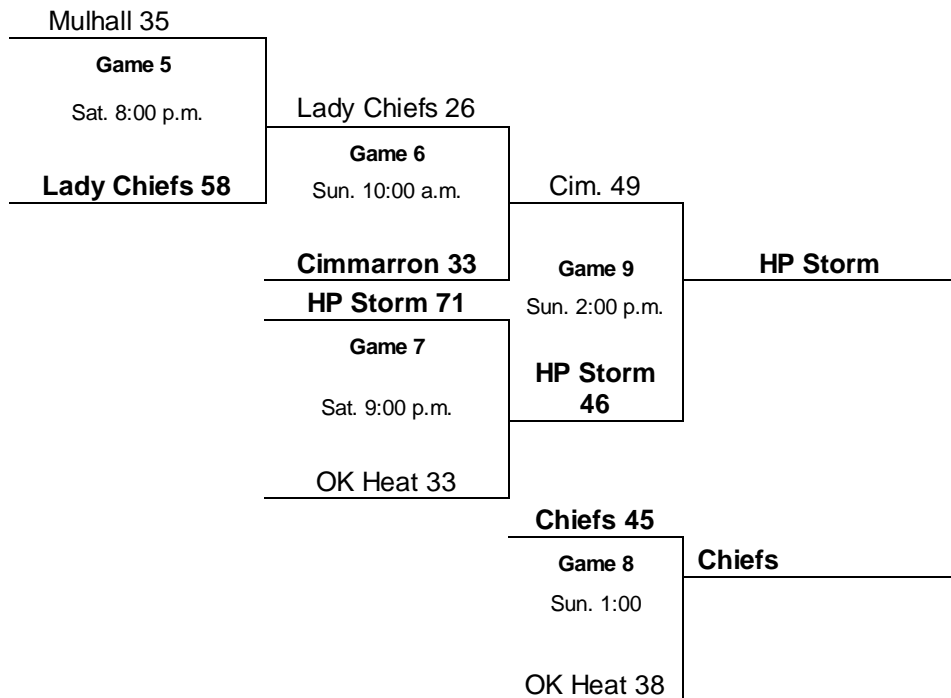

Saturday June 14th, 2008

HS 1 8:00 A. M	Fairview 11 vs	Seiling 34
HS 1 9:00 A.M.	Cimarron 36 vs	OK Heat 27
HS 1 10:00 A.M.	High Plains 36 vs	Mulhall 21
HS 1 11:00A.M.	South Barber 32 vs	Skyline 25
HS 1 12:00P.M.	Fairview 41 vs	Cimarron 14
HS 1 1:00 P.M.	Seiling 65 vs	OK Heat 20
HS 1 2:00 P.M.	S. Barber 45 vs	Lady Chiefs 25
HS 1 3:00 P.M.	High Plains 36 vs	Skyline 48
HS 1 4:00 P.M.	Mulhall 47 vs	Lady Chiefs 37
HS 1 5:00 P.M.	Fairview 46 vs	OK Heat 32
HS 1 6:00 P.M.	Seiling 59 vs	Cimarron 35

Top 2 Teams in Each Pool to Bracket A, Others to Bracket B

Bracket A

Bracket B

All Games Played at Alva High School