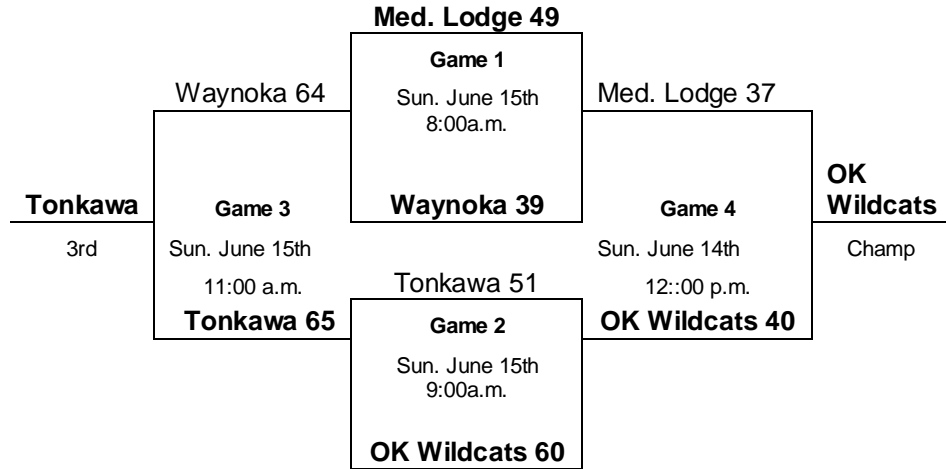

2008 MAYB Basketball Tournament 11th & 12th Grade Boys

Top 2 Teams in Each Pool to Bracket A, Others to Bracket B

Bracket A

Bracket B