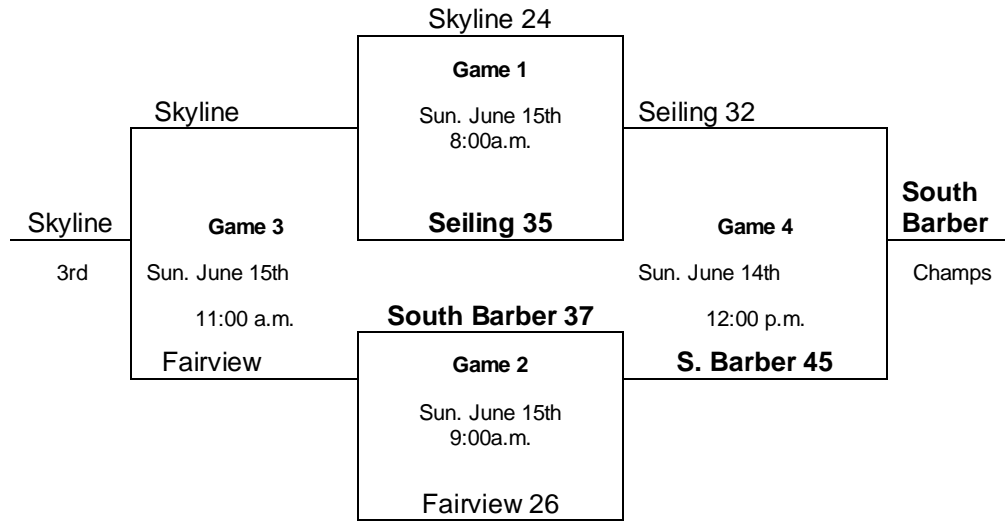

Top 2 Teams in Each Pool to Bracket A, Others to Bracket B

Bracket A