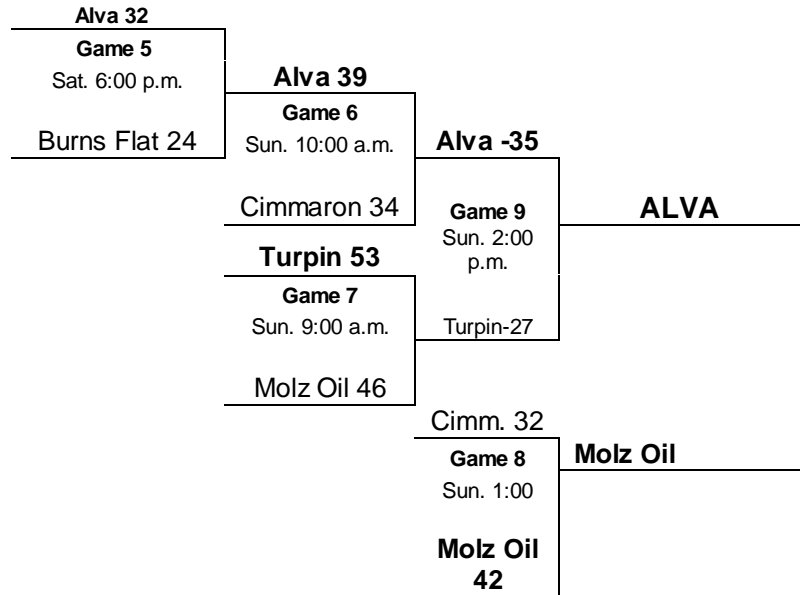

Saturday June 14th, 2008

College	8:00 A. M.	Waynoka 32	vs	OK Wildcats 45
College	9:00 A.M.	Cimmaron 38	vs	Molz Oil 28
College	10:00 A.M.	Alva 38	vs	Turpin 41
College	11:00A.M.	Burns Flat 46	vs	Tonkawa 50
College	12:00P.M.	Waynoka 53	vs	Cimmaron 39
College	1:00 P.M.	OK Wildcats 37	vs	Molz Oil 29
College	2:00 P.M.	Burns Flat 32	vs	Medicine Lodge 38
College	3:00 P.M.	Alva 41	vs	Tonkawa 37
College	4:00 P.M.	Turpin 24	vs	Medicine Lodge 42
College	5:00 P.M.	Waynoka 49	vs	Molz Oil 39
College	6:00 P.M.	OK Wildcats 52	vs	Cimmaron 31

2008 MAYB Basketball Tournament 11th & 12th Grade Boys

Top 2 Teams in Each Pool to Bracket A, Others to Bracket B

Bracket A

Bracket B

All Games Played at the College

ALVA RECREATION COMPLEX
2008 MAYB Basketball Tournament
High School Girls